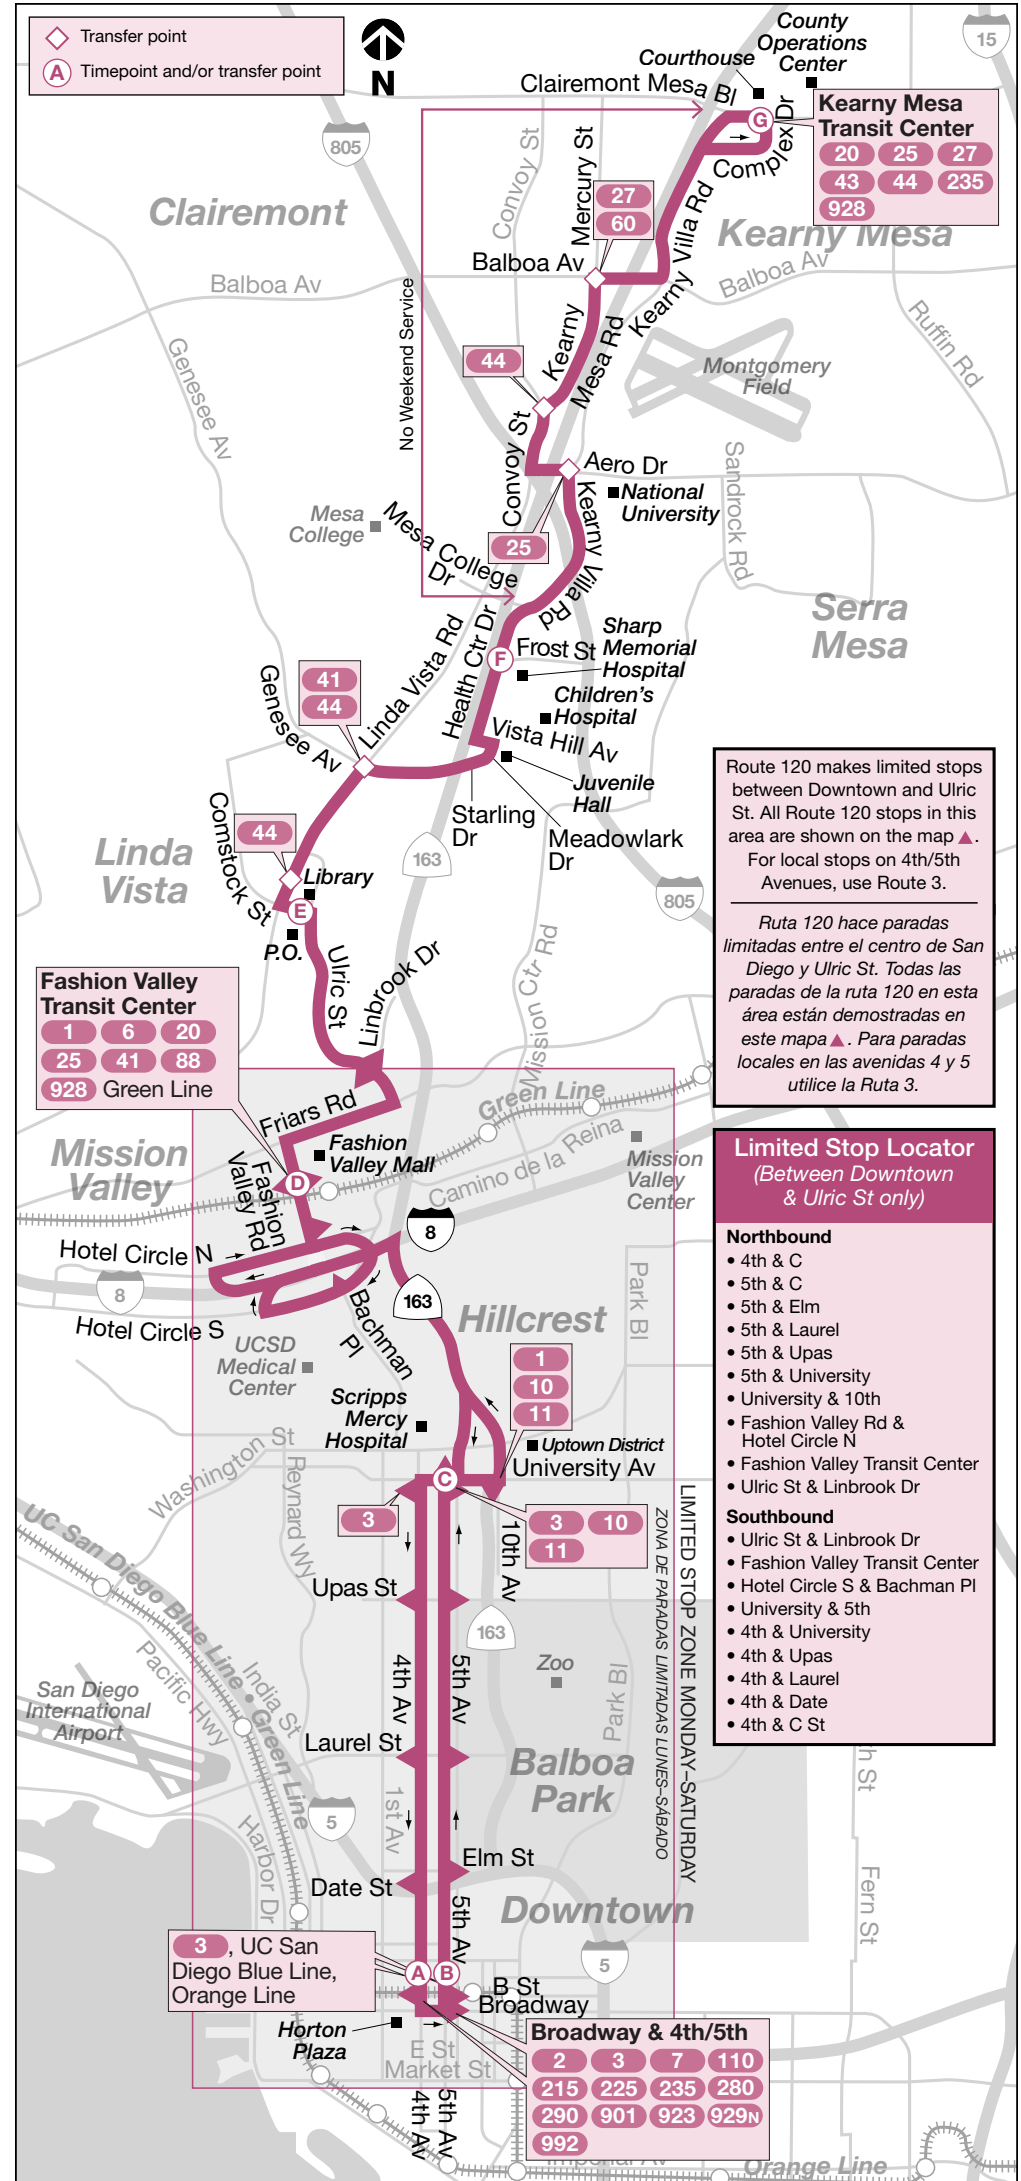

Route 120 makes limited stops between Downtown and Ulric St. All Route 120 stops in this area are shown on the map ▲. For local stops on 4th/5th Avenues, use Route 3.

Ruta 120 hace paradas limitadas entre el centro de San Diego y Ulric St. Todas las paradas de la ruta 120 en esta área están demostradas en este mapa ▲. Para paradas locales en las avenidas 4 y 5 utilice la Ruta 3.

- Limited Stop Locator (Between Downtown & Ulric St only)**
- Northbound**
- 4th & C
  - 5th & C
  - 5th & Elm
  - 5th & Laurel
  - 5th & Upas
  - 5th & University
  - University & 10th
  - Fashion Valley Rd & Hotel Circle N
  - Fashion Valley Transit Center
  - Ulric St & Linbrook Dr
- Southbound**
- Ulric St & Linbrook Dr
  - Fashion Valley Transit Center
  - Hotel Circle S & Bachman Pl
  - University & 5th
  - 4th & University
  - 4th & Upas
  - 4th & Laurel
  - 4th & Date
  - 4th & C St