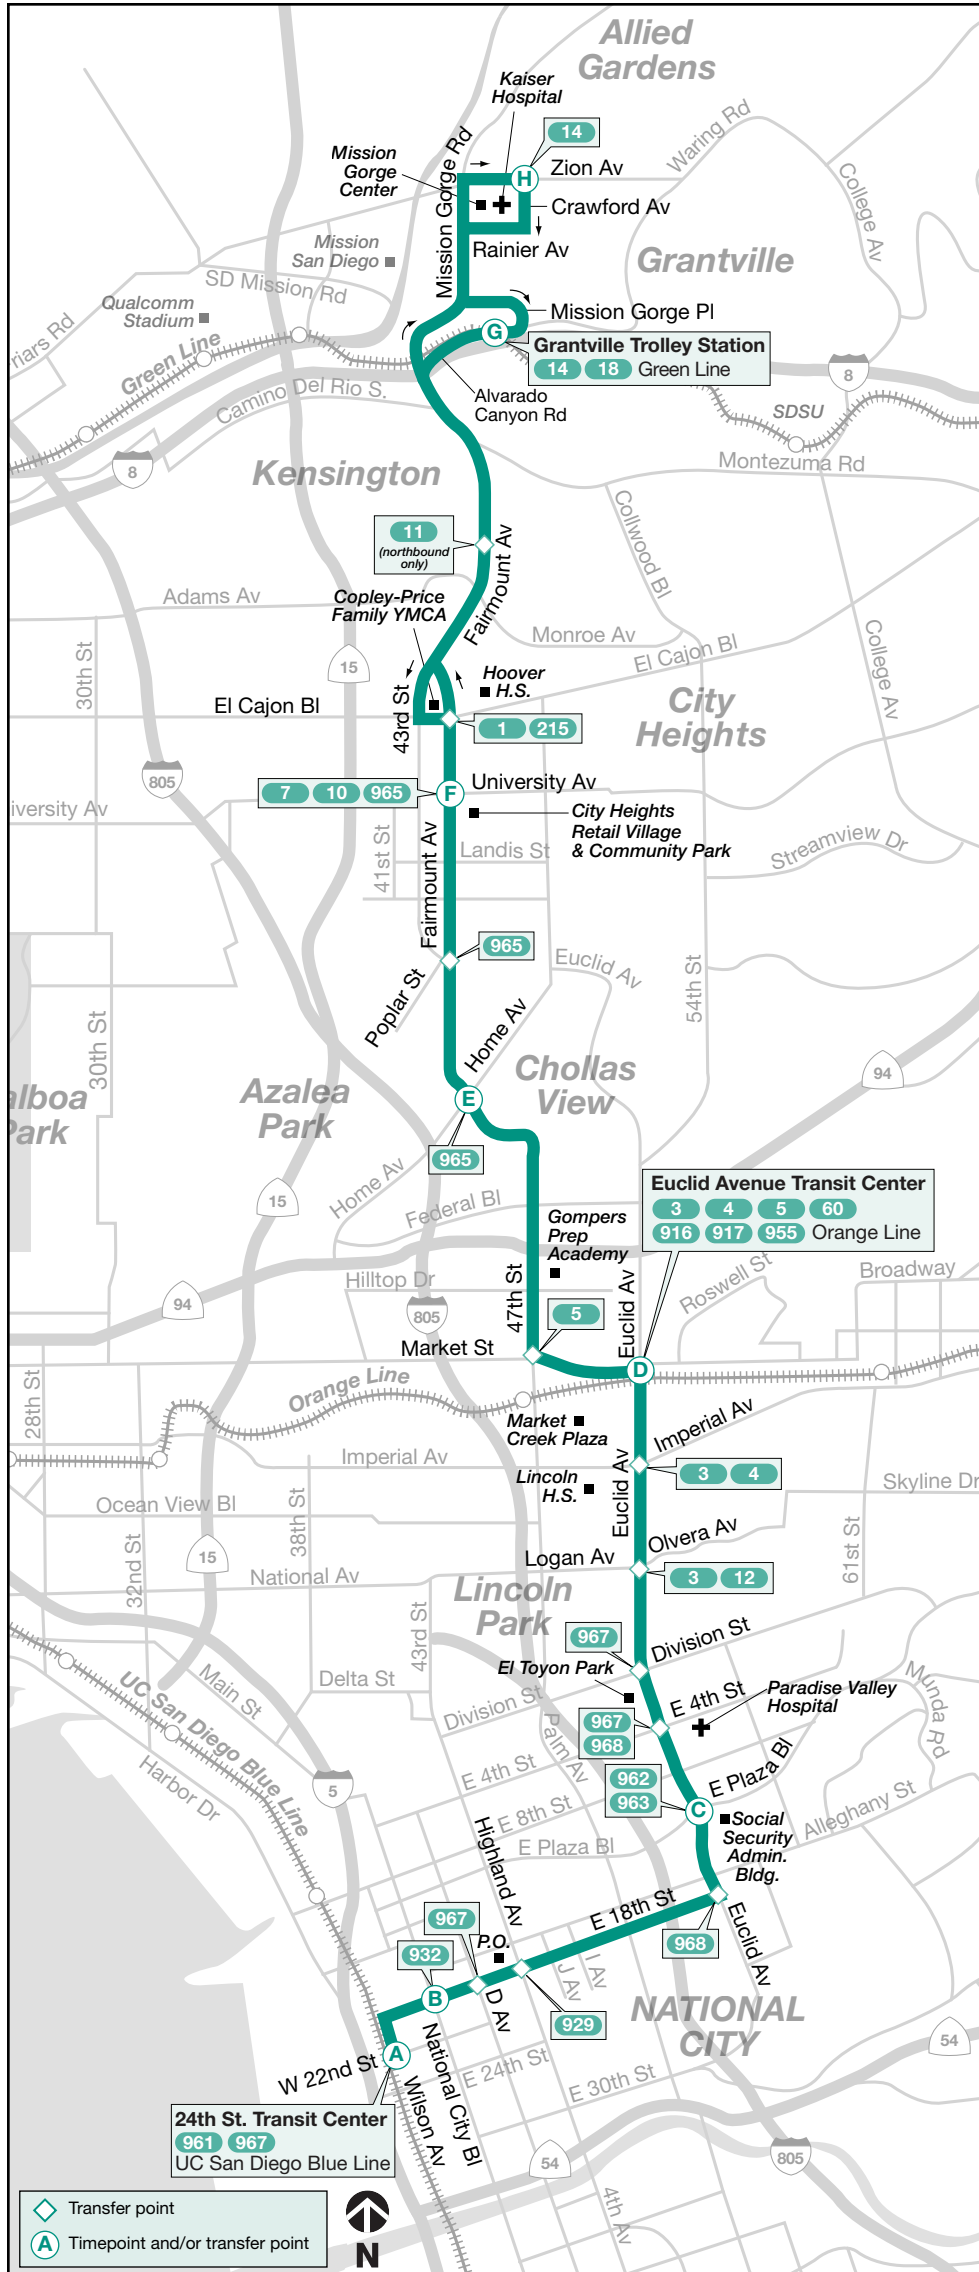

Subject to change without notice
Sujeto a cambios sin previo aviso

Destinations

- City Heights Community Park
- Euclid Avenue
- Fairmount Avenue
- Gompers Prep Academy
- Mission Gorge Center
- Paradise Valley Hospital

Trolley Connections

- 24th St.
- Euclid Avenue
- Grantville

PRONTO

Easy transit fare. Get a card or download the app.

¡Tarifa de transporte fácil! Obtén una tarjeta o descarga la aplicación.

RidePRONTO.com • 619-595-5636

All timetables are available online

Todos los horarios están disponibles en línea.

sdmts.com/timetables

Real Time Arrivals

Download the free OneBusAway app.

Llegadas en tiempo real. Descarga la aplicación gratuita OneBusAway.

sdmts.com/oba

MTS Security 619-595-4960

MTS Seguridad

MTS Information & Trip Planning 619-233-3004

MTS Información y planeo de viaje

Customer Service / Suggestions 619-557-4555

Servicio al cliente / Sugerencias

Lost and Found 619-233-3004

Objetos extraviados

Transit Store 619-234-1060

12th & Imperial Transit Center
M-F / L-V 8am-5pm

TTY/TDD 619-234-5005

(teletype for hearing impaired)

Teletipo para sordos 888-722-4889

Buses on all MTS routes are accessible via lift or ramp.
Autobuses en todas las rutas de MTS son accesibles mediante un ascensor o rampa.

Alternative formats available upon request. Call: (619) 231-1466.
Formato alternativo disponible al preguntar. Llamar: (619) 231-1466.

13 Sunday • domingo

24th St. Transit Center → Kaiser Hospital

A	B	C	D	E	F	G	H
24th St. Transit Center DEPART	18th St. & National City Bl.	Euclid Av. & E. Plaza Bl.	Euclid Av. Transit Center	Fairmount Av. & Home Av.	Fairmount Av. & University Av.	Grantville Trolley Station	Kaiser Hospital ARRIVE
—	—	—	5:47a	5:53a	6:01a	6:10a	6:16a
5:52a	5:54a	6:02a	6:17	6:23	6:31	6:40	6:46
—	—	—	6:47	6:53	7:01	7:10	7:16
6:52	6:54	7:02	7:17	7:23	7:31	7:40	7:46
—	—	—	7:47	7:54	8:03	8:12	8:18
7:52	7:54	8:03	8:18	8:25	8:34	8:43	8:49
—	—	—	8:48	8:55	9:04	9:13	9:20
8:51	8:53	9:02	9:18	9:25	9:34	9:43	9:50
9:17	9:19	9:29	9:45	9:53	10:02	10:11	10:18
9:47	9:49	9:59	10:15	10:23	10:32	10:41	10:48
10:17	10:19	10:29	10:45	10:53	11:02	11:11	11:18
10:45	10:47	10:57	11:14	11:22	11:32	11:41	11:48
11:15	11:17	11:27	11:44	11:52	12:02p	12:11p	12:18p
11:45	11:47	11:57	12:14p	12:22p	12:32	12:41	12:48
12:15p	12:17p	12:27p	12:44	12:52	1:02	1:11	1:18
12:45	12:47	12:57	1:14	1:22	1:32	1:41	1:48
1:15	1:17	1:27	1:44	1:52	2:02	2:11	2:18
1:45	1:47	1:57	2:14	2:22	2:32	2:41	2:48
2:15	2:17	2:27	2:44	2:52	3:02	3:11	3:18
2:45	2:47	2:57	3:14	3:22	3:32	3:41	3:48
3:15	3:17	3:27	3:44	3:52	4:02	4:11	4:18
3:45	3:47	3:57	4:14	4:22	4:32	4:41	4:48
4:15	4:17	4:27	4:44	4:52	5:02	5:11	5:18
4:45	4:47	4:57	5:14	5:22	5:32	5:41	5:48
5:22	5:24	5:33	5:49	5:56	6:06	6:15	6:22
5:52	5:54	6:03	6:19	6:26	6:36	6:45	6:52
6:22	6:24	6:33	6:49	6:56	7:05	7:14	7:20
6:52	6:54	7:03	7:19	7:26	7:35	7:44	7:50
7:22	7:24	7:33	7:49	7:56	8:05	8:13	8:19
7:52	7:54	8:03	8:18	8:25	8:34	8:42	8:48
8:22	8:24	8:33	8:48	—	—	—	—

13 Sunday • domingo

Kaiser Hospital → 24th St. Transit Center