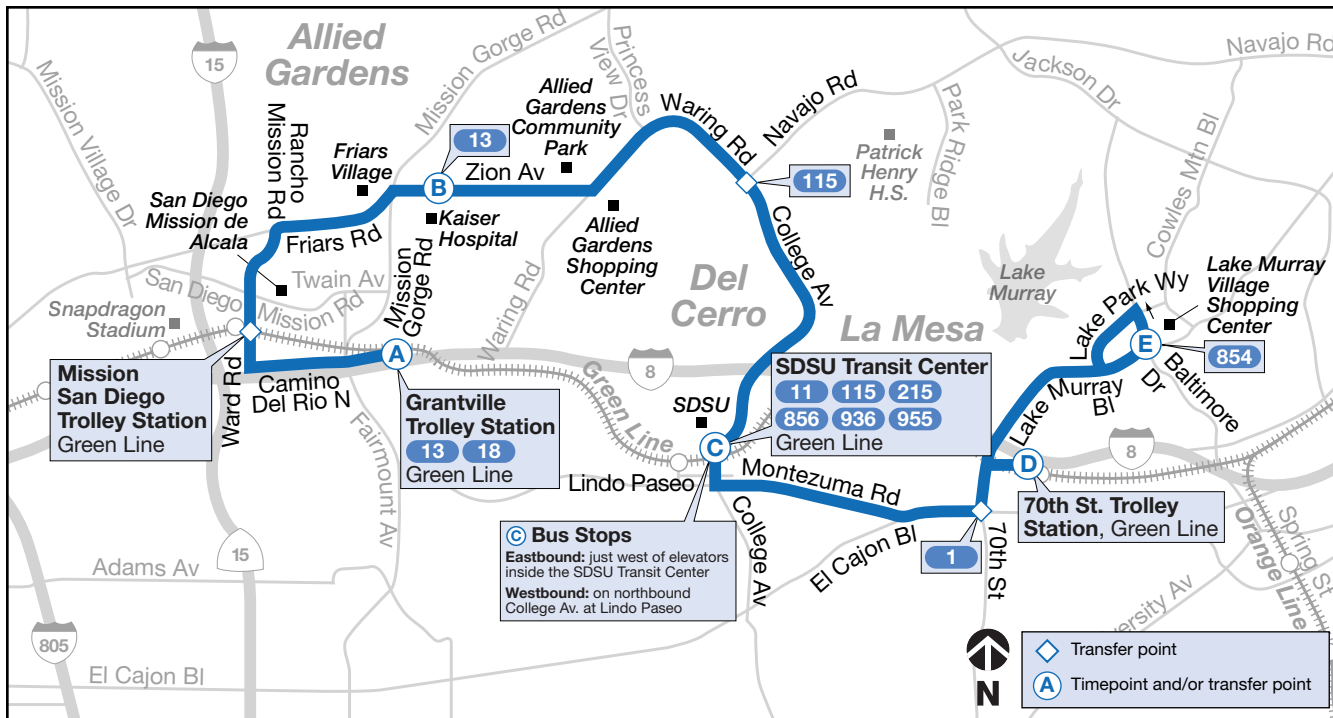

¡Tarifa de transporte fácil! Obtén una tarjeta o descarga la aplicación.

RidePRONTO.com • 619-595-5636

All timetables are available online

Todos los horarios están disponibles en línea.

sdmts.com/timetables

Real Time Arrivals

Download the free OneBusAway app.

Llegadas en tiempo real. Descarga la aplicación gratuita OneBusAway.

sdmts.com/oba

MTS Security
MTS Seguridad 619-595-4960

MTS Information & Trip Planning
MTS Información y planeo de viaje 619-233-3004

Customer Service / Suggestions
Servicio al cliente / Sugerencias 619-557-4555

Lost and Found
Objetos extraviados 619-233-3004

Transit Store
12th & Imperial Transit Center
M-F / L-V 8am-5pm 619-234-1060

TTY/TDD
(teletype for hearing impaired)
Teletipo para sordos 619-234-5005
888-722-4889

Buses on all MTS routes are accessible via lift or ramp.
Autobuses en todas las rutas de MTS son accesibles mediante un ascensor o rampa.

Alternative formats available upon request. Call: (619) 231-1466.
Formato alternativo disponible al preguntar. Llamar: (619) 231-1466.

14

Bus Route

Grantville Trolley Station ↔
Lake Murray Boulevard
via Kaiser Hospital / SDSU

Destinations

- Allied Gardens Community Park
- Kaiser Hospital
- SD Mission de Alcala
- SDSU

Trolley Connections

- Grantville
- Mission San Diego
- SDSU
- 70th Street

Subject to change without notice
Sujeto a cambios sin previo aviso

MTS Rider Insider

Stay Informed. Ride with Confidence.

Sign up for the MTS Rider Insider e-newsletter and receive MTS news, service changes and construction notices right to your inbox. Also enjoy exclusive access to sweepstakes, events, special deals with partners and more.

Learn More

sdmts.com/RiderInsider