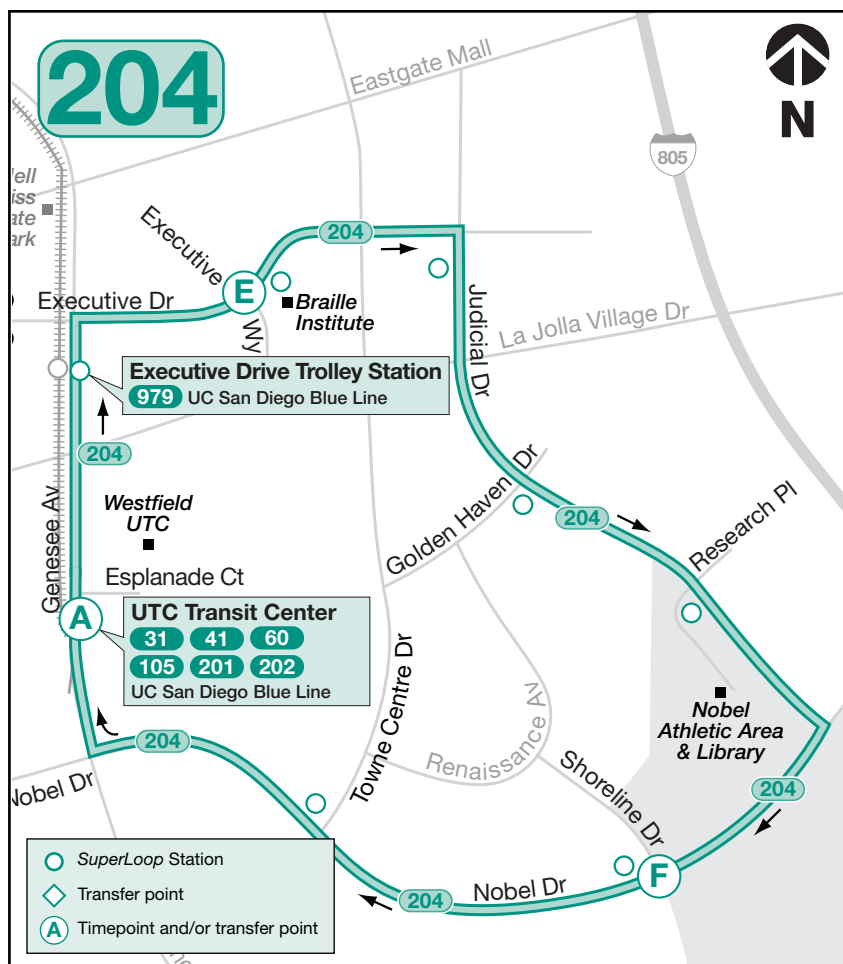

Bus Routes

Trolley Connections

- Executive Drive (204)
- Nobel Drive (201/202)
- UTC

SuperLoop
Rapid

Subject to change without notice
Sujeto a cambios sin previo aviso

PRONTO

Easy transit fare. Get a
card or download the app.

¡Tarifa de transporte fácil! Obtén una
tarjeta o descarga la aplicación.

RidePRONTO.com • 619-595-5636

All timetables are available online

Todos los horarios están disponibles en línea.

sdmts.com/timetables

Real Time Arrivals

Download the free OneBusAway app.

Llegadas en tiempo real. Descarga la
aplicación gratuita OneBusAway.

sdmts.com/oba

MTS Security

MTS Seguridad

619-595-4960

MTS Information & Trip Planning

MTS Información y planeo de viaje

619-233-3004

Customer Service / Suggestions

Servicio al cliente / Sugerencias

619-557-4555

Lost and Found

Objetos extraviados

619-233-3004

Transit Store

12th & Imperial Transit Center

M-F / L-V 8am-5pm

619-234-1060

TTY/TDD

(teletype for hearing impaired)

Teletipo para sordos

619-234-5005

888-722-4889

Buses on all MTS routes are accessible via lift or ramp.

Autobuses en todas las rutas de MTS son accesibles mediante
un ascensor o rampa.

Alternative formats available upon request. Call: (619) 231-1466.

Formato alternativo disponible al preguntar. Llamar: (619) 231-1466.