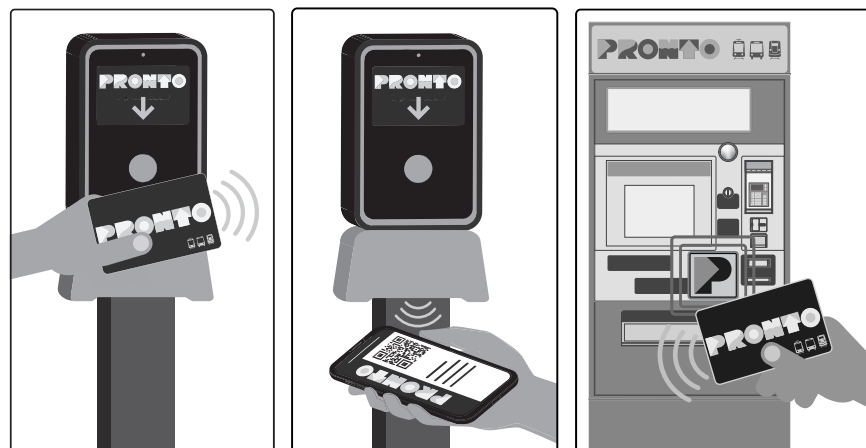

PRONTO

TAP or SCAN -
Required
Before Boarding
TOCA o ESCANEA -
Se requiere antes de abordar

619-595-5636
RidePRONTO.com

Route 204 does not operate on weekends or on following holidays and observed holidays / La ruta 204 no ofrece servicio durante el fin de semana ó durante los siguientes días festivos y feriados observados: New Year's Day, Presidents' Day, Memorial Day, Independence Day, Labor Day, Thanksgiving, Christmas