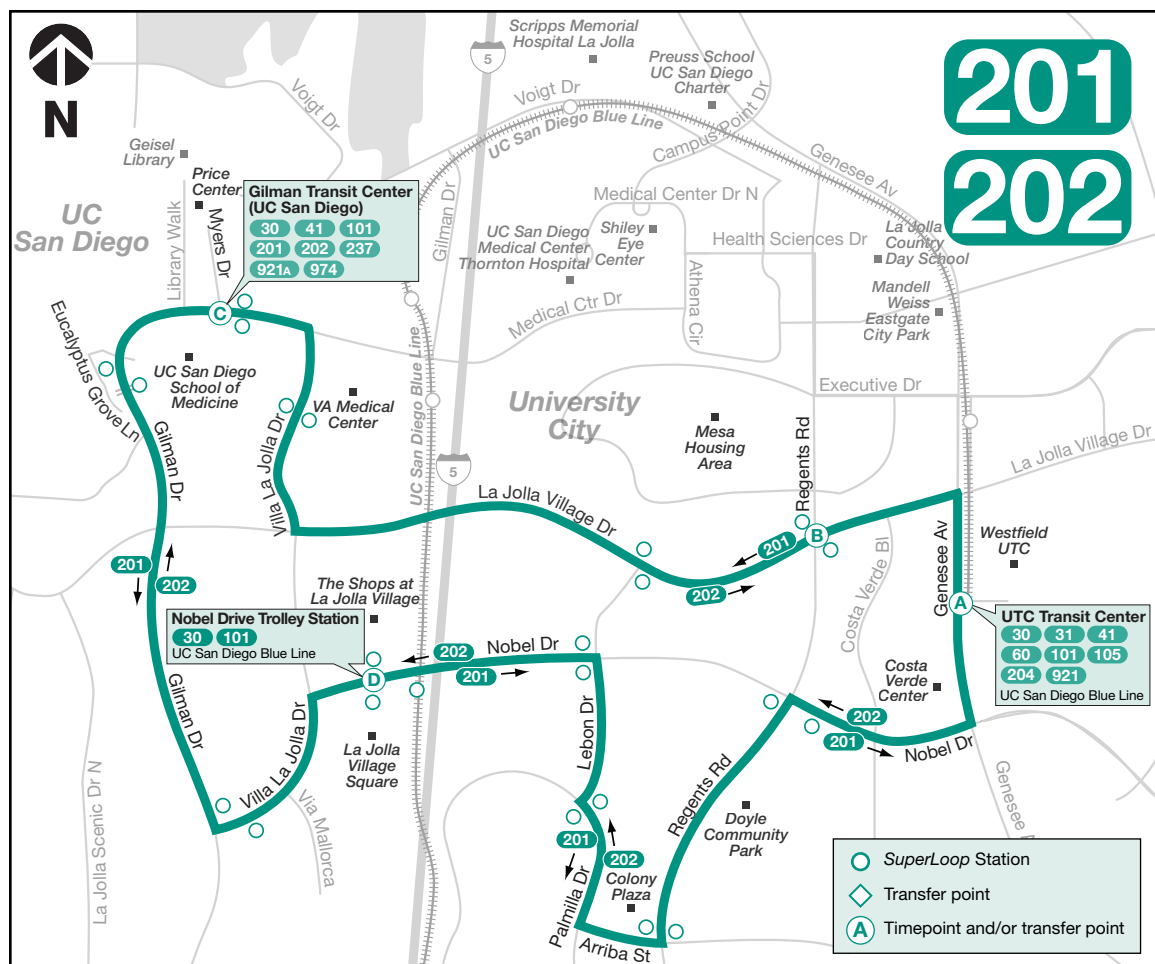

Bus Routes

Trolley Connections

- Executive Drive (204)
- Nobel Drive (201/202)
- UTC

SuperLoop
Rapid

Subject to change without notice
Sujeto a cambios sin previo aviso

PRONTO

Easy transit fare. Get a
card or download the app.

¡Tarifa de transporte fácil! Obtén una
tarjeta o descarga la aplicación.

RidePRONTO.com • 619-595-5636

All timetables are available online

Todos los horarios están disponibles en línea.

sdmts.com/timetables

Real Time Arrivals

Download the free OneBusAway app.

Llegadas en tiempo real. Descarga la
aplicación gratuita OneBusAway.

sdmts.com/oba

MTS Security

MTS Seguridad

619-595-4960

MTS Information & Trip Planning

MTS Información y planeo de viaje

619-233-3004

Customer Service / Suggestions

Servicio al cliente / Sugerencias

619-557-4555

Lost and Found

Objetos extraviados

619-233-3004

Transit Store

12th & Imperial Transit Center

M-F / L-V 8am-5pm

619-234-1060

TTY/TDD

(teletype for hearing impaired)

Teletipo para sordos

619-234-5005

888-722-4889

Buses on all MTS routes are accessible via lift or ramp.

Autobuses en todas las rutas de MTS son accesibles mediante
un ascensor o rampa.

Alternative formats available upon request. Call: (619) 231-1466.

Formato alternativo disponible al preguntar. Llamar: (619) 231-1466.