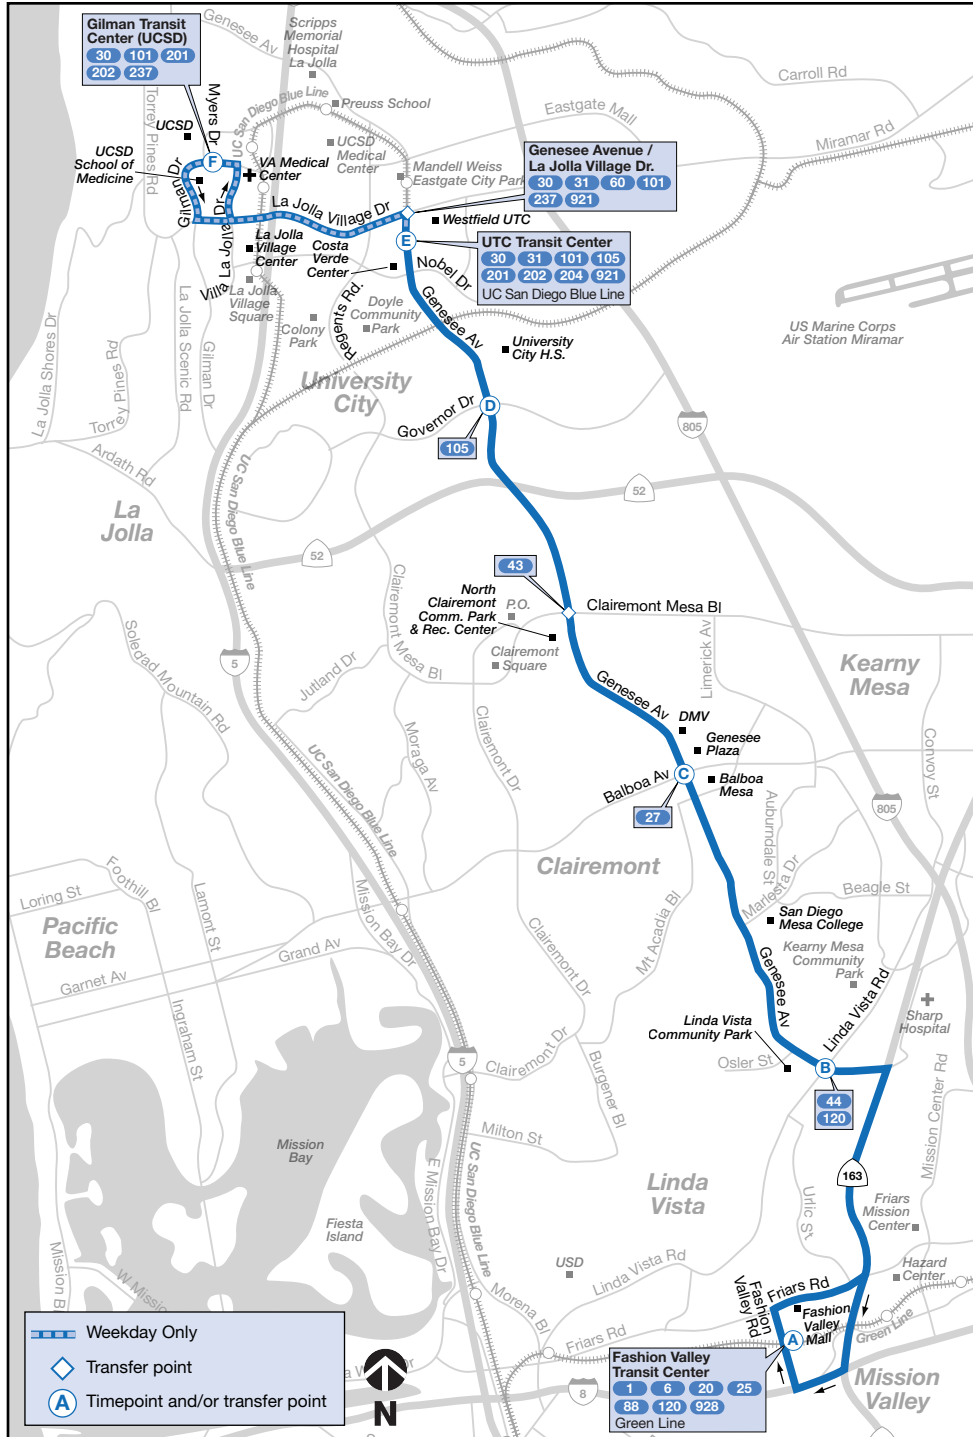

41

Bus Route

Fashion Valley Transit Center ↔
UC San Diego
via Genesee Avenue

PRONTO

Easy transit fare. Get a card or download the app.

¡Tarifa de transporte fácil! Obtén una tarjeta o descarga la aplicación.

RidePRONTO.com • 619-595-5636

All timetables are available online

Todos los horarios están disponibles en línea.

sdmts.com/timetables

Real Time Arrivals

Download the free OneBusAway app.

Llegadas en tiempo real. Descarga la aplicación gratuita OneBusAway.

sdmts.com/oba

MTS Security 619-595-4960

MTS Seguridad

MTS Information & Trip Planning 619-233-3004

MTS Información y planeo de viaje

Customer Service / Suggestions 619-557-4555

Servicio al cliente / Sugerencias

Lost and Found 619-233-3004

Objetos extraviados

Transit Store 619-234-1060

12th & Imperial Transit Center
M-F / L-V 8am-5pm

TTY/TDD 619-234-5005

(teletype for hearing impaired)
Teletipo para sordos

Buses on all MTS routes are accessible via lift or ramp.
Autobuses en todas las rutas de MTS son accesibles mediante un ascensor o rampa.

Alternative formats available upon request. Call: (619) 231-1466.
Formato alternativo disponible al preguntar. Llamar: (619) 231-1466.

Destinations

- Fashion Valley Mall
- Genesee Plaza
- Linda Vista Community Park
- Mesa College
- University City High School
- Westfield UTC

Trolley Connections

- Fashion Valley
- UTC

Subject to change without notice
Sujeto a cambios sin previo aviso

PRONTO

TAP or SCAN - Required Before Boarding

TOCA o ESCANEA - Se requiere antes de abordar

619-595-5636

RidePRONTO.com

41 Sunday • domingo

Fashion Valley Transit Center → UTC Transit Center

(A) Fashion Valley Transit Center DEPART	(B) Genesee Av. & Linda Vista Rd.	(C) Genesee Av. & Balboa Av.	(D) Genesee Av. & Governor Dr.	(E) UTC Transit Center ARRIVE	(F) Gilman Transit Center (UCSD)
6:37a	6:45a	6:51a	7:00a	7:04a	
7:07	7:15	7:22	7:31	7:35	
7:37	7:45	7:52	8:01	8:05	
8:07	8:15	8:22	8:31	8:35	
8:37	8:46	8:54	9:04	9:08	
9:07	9:16	9:24	9:34	9:38	
9:37	9:46	9:54	10:04	10:08	
10:07	10:16	10:24	10:34	10:38	
10:37	10:46	10:54	11:04	11:08	
11:07	11:16	11:24	11:34	11:38	
11:37	11:47	11:55	12:05p	12:10p	
12:07p	12:17p	12:25p	12:35	12:40	
12:37	12:47	12:55	1:05	1:10	
1:07	1:17	1:25	1:35	1:40	
1:37	1:47	1:55	2:05	2:10	
2:07	2:17	2:25	2:35	2:40	
2:37	2:47	2:55	3:05	3:10	
3:07	3:17	3:25	3:35	3:40	
3:37	3:47	3:55	4:05	4:10	
4:07	4:17	4:25	4:35	4:40	
4:37	4:47	4:55	5:05	5:10	
5:07	5:17	5:25	5:35	5:40	
5:39	5:49	5:56	6:06	6:10	
6:09	6:19	6:26	6:36	6:40	
6:39	6:49	6:56	7:06	7:10	
7:09	7:18	7:25	7:34	7:38	
7:39	7:48	7:55	8:04	8:08	
8:09	8:18	8:25	8:34	8:38	
9:09	9:17	9:24	9:32	9:36	

Alternate service available on Routes 30, 201, 202, and UC San Diego Blue Line Trolley
Servicio alternativo por las rutas 30, 201, 202, y UC San Diego Blue Line Trolley

UTC Transit Center → Fashion Valley Transit Center

(F) Gilman Transit Center (UCSD)	(E) UTC Transit Center DEPART	(D) Genesee Av. & Governor Dr.	(C) Genesee Av. & Balboa Av.	(B) Genesee Av. & Linda Vista Rd.	(A) Fashion Valley Transit Center ARRIVE
	6:27a	6:32a	6:40a	6:47a	6:53a
	6:57	7:02	7:10	7:17	7:23
	7:27	7:32	7:40	7:47	7:53
	7:56	8:01	8:10	8:17	8:23
	8:24	8:29	8:39	8:46	8:53
	8:52	8:58	9:09	9:16	9:23
	9:22	9:28	9:39	9:46	9:53
	9:52	9:58	10:09	10:16	10:23
	10:23	10:29	10:40	10:47	10:54
	10:53	10:59	11:10	11:17	11:24
	11:22	11:28	11:40	11:47	11:55
	11:52	11:58	12:10p	12:17p	12:25p
	12:22p	12:28p	12:40	12:47	12:55
	12:52	12:58	1:10	1:17	1:25
	1:22	1:28	1:40	1:47	1:55
	1:52	1:58	2:10	2:17	2:25
	2:22	2:28	2:40	2:47	2:55
	2:52	2:58	3:10	3:17	3:25
	3:22	3:28	3:40	3:47	3:55
	3:52	3:58	4:10	4:17	4:25
	4:22	4:28	4:40	4:47	4:55
	4:52	4:58	5:10	5:17	5:25
	5:23	5:29	5:40	5:47	5:55
	5:53	5:59	6:10	6:17	6:25
	6:21	6:27	6:38	6:45	6:53
	6:51	6:57	7:08	7:15	7:23
	7:23	7:28	7:39	7:45	7:53
	7:55	8:00	8:10	8:16	8:23
	8:27	8:32	8:41	8:47	8:53
	9:27	9:32	9:41	9:47	9:53

Alternate service available on Routes 30, 201, 202, and UC San Diego Blue Line Trolley
Servicio alternativo por las rutas 30, 201, 202, y UC San Diego Blue Line Trolley