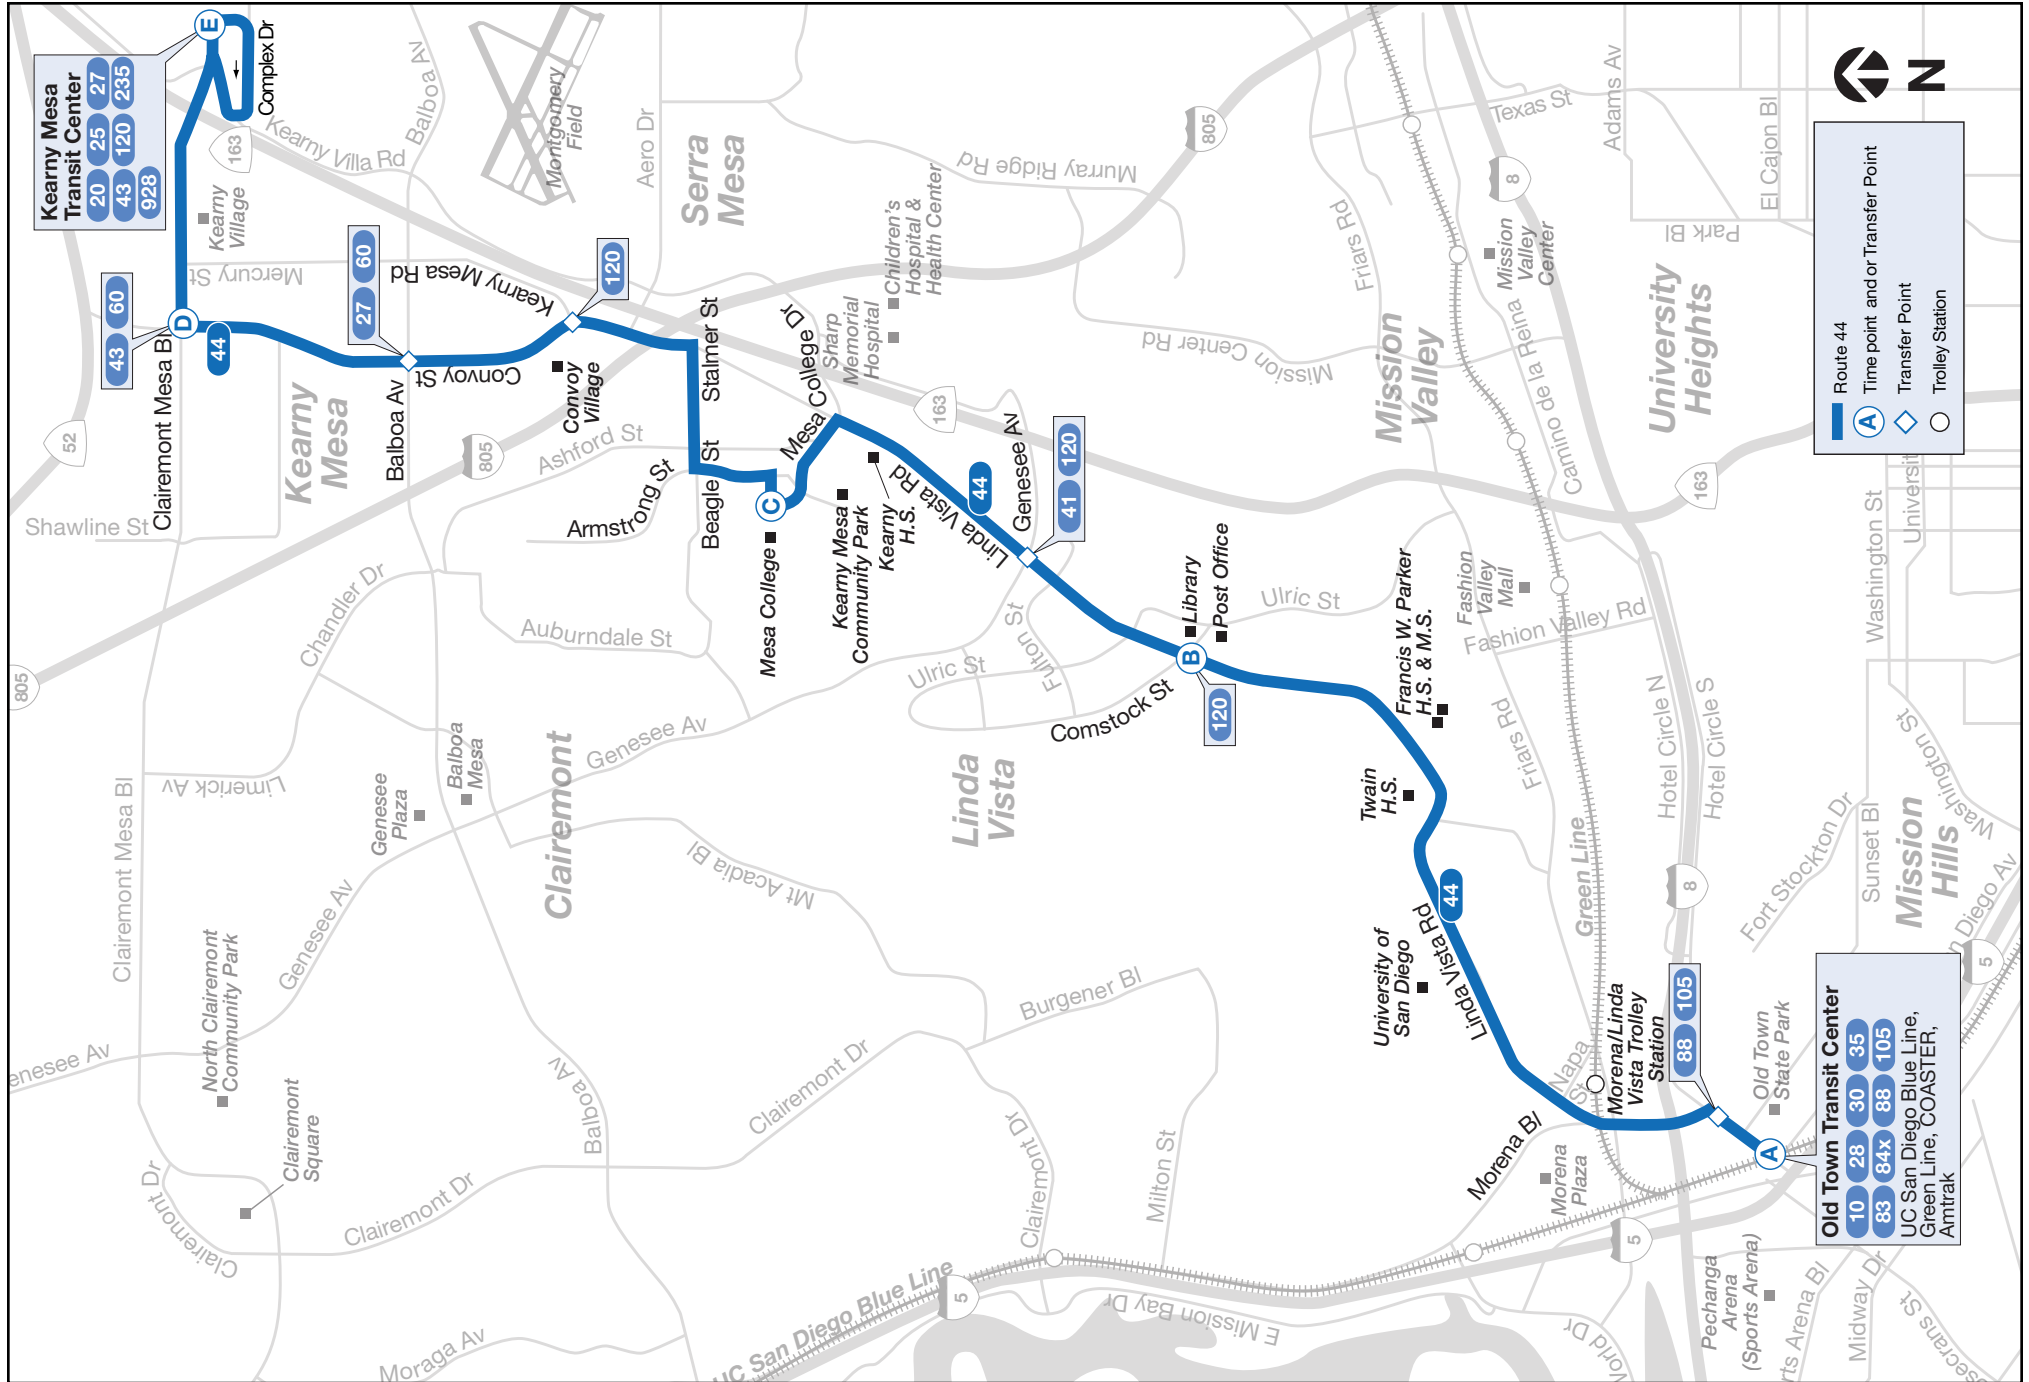

44

Kearny Mesa Transit Center ←
Old Town Transit Center
via Linda Vista / Mesa College

Destinations

- Convoy Village
- Kearny High School
- Mesa College
- University of San Diego

Trolley Connections

- Morena/Linda Vista
- Old Town

PRONTO

Easy transit fare. Get a card or download the app.

¡Tarifa de transporte fácil! Obtén una tarjeta o descarga la aplicación.

RidePRONTO.com • 619-595-5636

All timetables are available online

Todos los horarios están disponibles en línea.

sdmts.com/timetables

Real Time Arrivals

Download the free OneBusAway app.

Llegadas en tiempo real. Descarga la aplicación gratuita OneBusAway.

sdmts.com/oba

MTS Security 619-595-4960

MTS Seguridad

MTS Information & Trip Planning 619-233-3004

MTS Información y planeo de viaje

Customer Service / Suggestions 619-557-4555

Servicio al cliente / Sugerencias

Lost and Found 619-233-3004

Objetos extraviados

Transit Store 619-234-1060

12th & Imperial Transit Center
M-F / L-V 8am-5pm

TTY/TDD 619-234-5005

(teletype for hearing impaired)

Teletipo para sordos 888-722-4889

Buses on all MTS routes are accessible via lift or ramp.

Autobuses en todas las rutas de MTS son accesibles mediante un ascensor o rampa.

Alternative formats available upon request. Call: (619) 231-1466.

Formato alternativo disponible al preguntar. Llamar: (619) 231-1466.

Subject to change without notice
Sujeto a cambios sin previo aviso

44 Sunday • domingo

Old Town Transit Center → Kearny Mesa Transit Center

A	B	C	D	E
Old Town Transit Center DEPART	Linda Vista Rd. & Comstock St.	Mesa College	Clairemont Mesa Bl. & Convoy St.	Kearny Mesa Transit Center ARRIVE
6:25a	6:34a	6:41a	6:51a	6:55a
6:55	7:04	7:11	7:21	7:25
7:19	7:28	7:36	7:46	7:51
7:49	7:58	8:06	8:16	8:21
8:19	8:29	8:37	8:48	8:53
8:49	9:00	9:09	9:21	9:26
9:19	9:30	9:39	9:51	9:56
9:55	10:06	10:15	10:27	10:32
10:25	10:36	10:45	10:57	11:02
10:55	11:06	11:15	11:27	11:32
11:25	11:36	11:45	11:57	12:02p
11:55	12:06p	12:15p	12:27p	12:32
12:25p	12:37	12:46	1:00	1:05
12:55	1:07	1:16	1:30	1:35
1:25	1:37	1:46	2:00	2:05
1:55	2:07	2:16	2:30	2:35
2:25	2:37	2:46	3:00	3:05
2:55	3:07	3:16	3:30	3:35
3:25	3:37	3:46	4:00	4:05
3:55	4:07	4:16	4:30	4:35
4:18	4:29	4:38	4:51	4:56
4:48	4:59	5:08	5:21	5:26
5:19	5:30	5:38	5:51	5:56
5:49	6:00	6:08	6:21	6:26
6:19	6:30	6:38	6:51	6:56
6:49	7:00	7:08	7:21	7:26
7:19	7:30	7:38	7:51	7:56
7:49	8:00	8:07	8:19	8:24
8:19	8:29	8:36	8:47	8:52
8:49	8:59	9:06	9:17	9:22
9:19	9:29	9:36	9:47	9:52
9:49	9:59	10:06	10:17	10:22

Kearny Mesa Transit Center → Old Town Transit Center

E	D	C	B	A
Kearny Mesa Transit Center DEPART	Convoy St. & Clairemont Mesa Bl.	Mesa College	Linda Vista Rd. & Comstock St.	Old Town Transit Center ARRIVE
6:01a	6:07a	6:55a	6:24a	6:33a
6:32	6:38	6:47	6:55	7:04
7:05	7:12	7:21	7:29	7:39
7:35	7:42	7:51	7:59	8:09
8:03	8:10	8:20	8:29	8:39
8:32	8:39	8:50	8:59	9:09
9:02	9:09	9:20	9:29	9:39
9:33	9:40	9:51	10:00	10:10
10:03	10:10	10:21	10:30	10:40
10:31	10:38	10:50	10:59	11:10
10:54	11:01	11:13	11:22	11:33
11:24	11:31	11:43	11:52	12:03p
11:54	12:01p	12:13p	12:22p	12:33
12:24p	12:31	12:43	12:52	1:03
12:54	1:01	1:13	1:22	1:33
1:24	1:31	1:43	1:52	2:03
1:54	2:01	2:13	2:22	2:33
2:24	2:31	2:43	2:52	3:03
2:54	3:01	3:13	3:22	3:33
3:24	3:31	3:43	3:52	4:03
3:54	4:01	4:13	4:22	4:33
4:24	4:31	4:43	4:52	5:03
5:03	5:10	5:21	5:29	5:40
5:33	5:40	5:51	5:59	6:10
6:03	6:10	6:21	6:29	6:40
6:33	6:40	6:51	6:59	7:10
7:05	7:11	7:22	7:29	7:39
7:35	7:41	7:52	7:59	8:09
8:05	8:11	8:22	8:29	8:39
8:35	8:41	8:52	8:59	9:09
9:05	9:11	9:22	9:29	9:39