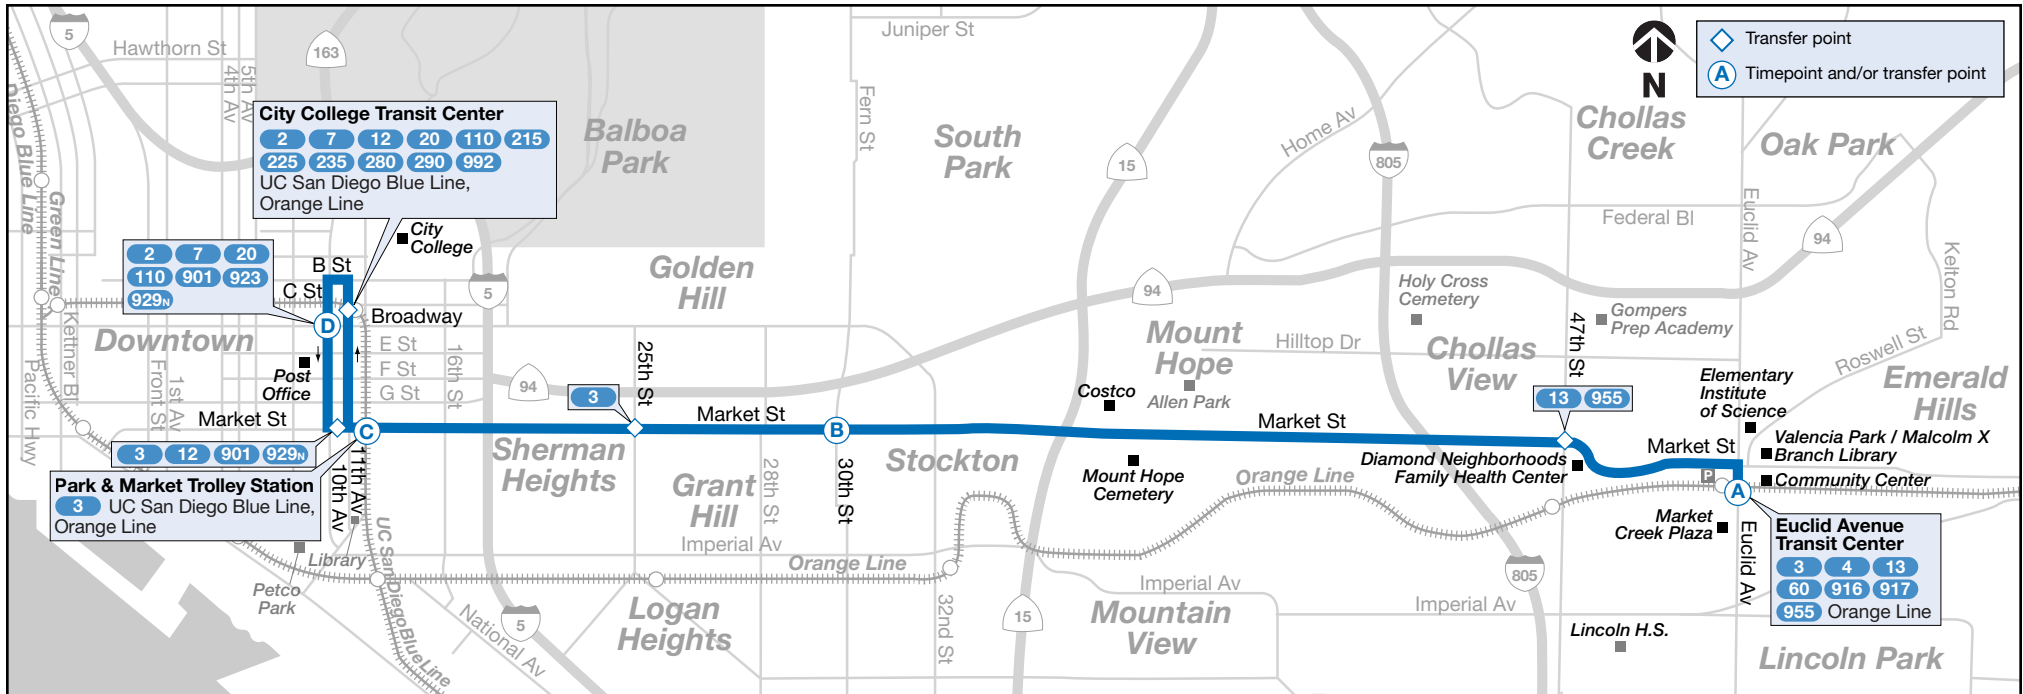

¡Tarifa de transporte fácil! Obtén una tarjeta o descarga la aplicación.

RidePRONTO.com • 619-595-5636

All timetables are available online

Todos los horarios están disponibles en línea.

sdmts.com/timetables

Real Time Arrivals

Download the free OneBusAway app.

Llegadas en tiempo real. Descarga la aplicación gratuita OneBusAway.

sdmts.com/oba

sdmts.com

MTS Security
MTS Seguridad 619-595-4960

MTS Information & Trip Planning
MTS Información y planeo de viaje 619-233-3004

Customer Service / Suggestions
Servicio al cliente / Sugerencias 619-557-4555

Lost and Found
Objetos extraviados 619-233-3004

Transit Store
12th & Imperial Transit Center
M-F / L-V 8am-5pm 619-234-1060

TTY/TDD
(teletype for hearing impaired)
Teletipo para sordos 619-234-5005
888-722-4889

Buses on all MTS routes are accessible via lift or ramp.
Autobuses en todas las rutas de MTS son accesibles mediante un ascensor o rampa.

Alternative formats available upon request. Call: (619) 231-1466.
Formato alternativo disponible al preguntar. Llamar: (619) 231-1466.

Effective June 30, 2023

5

Bus Route

Euclid Avenue Transit Center ↔
Downtown San Diego
via Market Street

Destinations

- City College Transit Center
- Market Creek Plaza
- Mt. Hope Cemetery
- Sherman Heights

Trolley Connections

- Park & Market
- City College
- Euclid Avenue

Subject to change without notice
Sujeto a cambios sin previo aviso