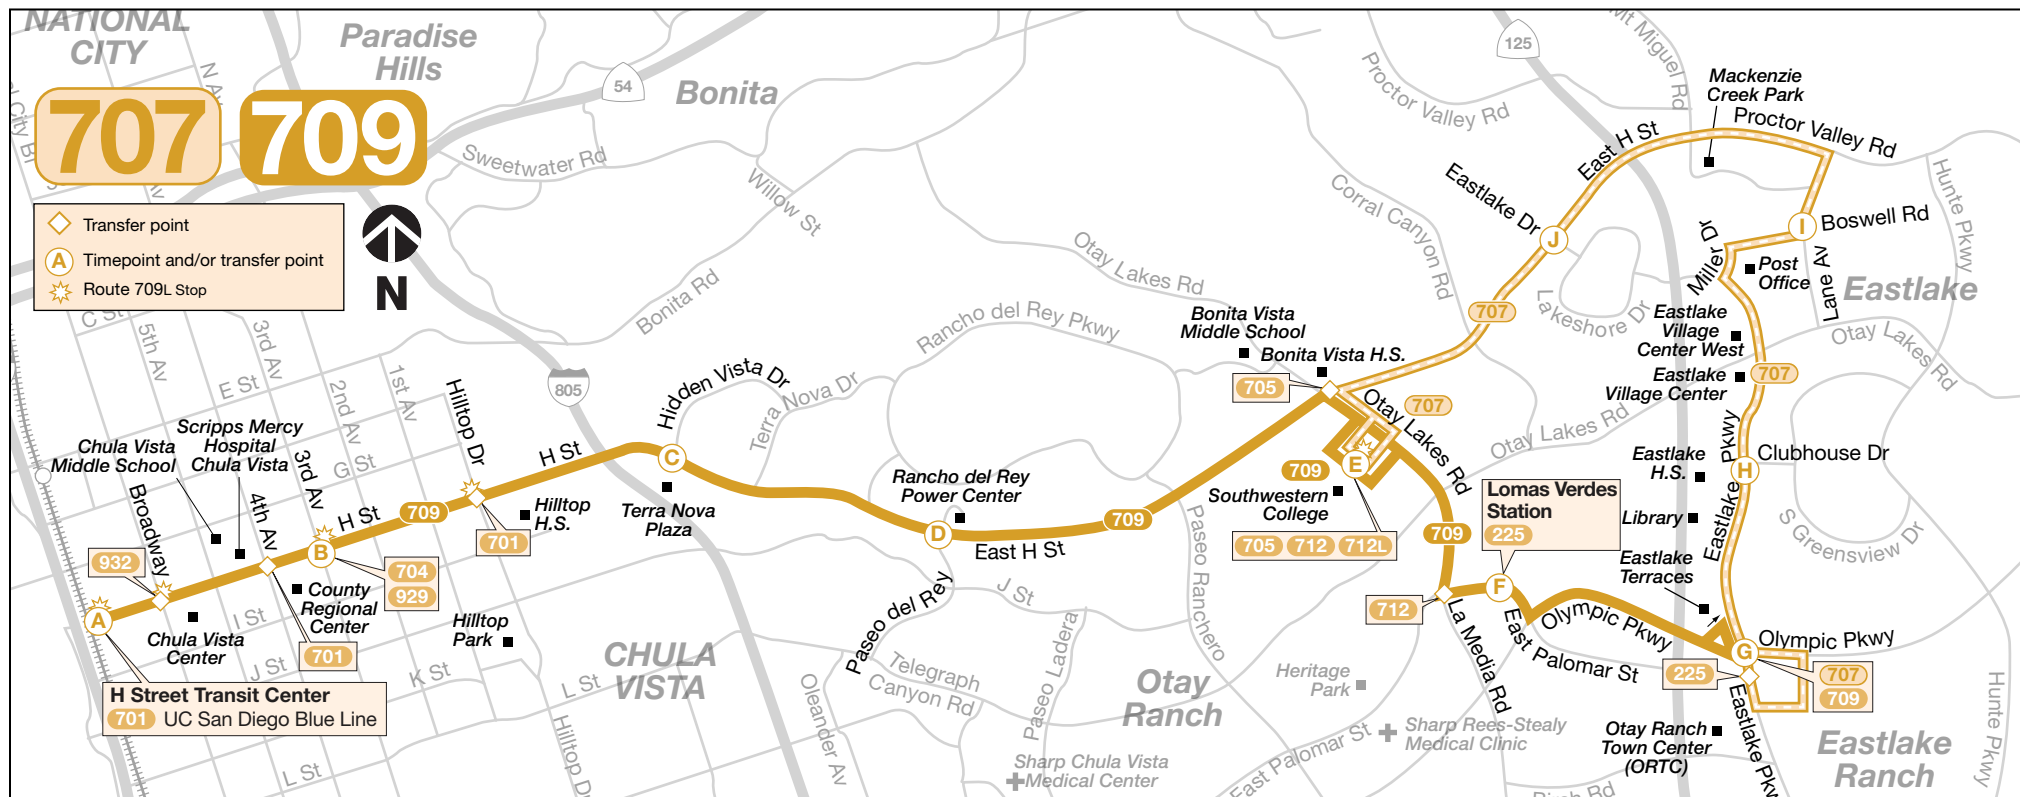

707 Monday through Friday • lunes a viernes

Otay Ranch Town Center → Southwestern College

| G | H | I | J | E |
|--|--------------------------------|------------------------|---------------------------|-----------------------------|
| Eastlake Pkwy. & Olympic Pkwy. (ORTC) DEPART | Eastlake Pkwy. & Clubhouse Dr. | Boswell Rd. & Lane Av. | East H St. & Eastlake Dr. | Southwestern College ARRIVE |
| 5:49a | 5:54a | 6:00a | 6:06a | 6:14a |
| 6:35 | 6:40 | 6:46 | 6:52 | 7:00 |
| 7:07 | 7:12 | 7:18 | 7:24 | 7:32 |
| 7:37 | 7:42 | 7:48 | 7:54 | 8:02 |
| 8:07 | 8:12 | 8:18 | 8:24 | 8:32 |
| 8:37 | 8:42 | 8:48 | 8:54 | 9:02 |
| 9:10 | 9:15 | 9:21 | 9:27 | 9:35 |
| 9:48 | 9:53 | 9:59 | 10:05 | 10:13 |
| 10:48 | 10:53 | 10:59 | 11:05 | 11:13 |
| 11:48 | 11:53 | 11:59 | 12:05p | 12:13p |
| 12:48p | 12:53p | 12:59p | 1:05 | 1:13 |
| 1:38 | 1:44 | 1:50 | 1:56 | 2:05 |
| 2:08 | 2:14 | 2:20 | 2:26 | 2:35 |
| 2:37 | 2:43 | 2:49 | 2:55 | 3:04 |
| 3:03 | 3:09 | 3:15 | 3:21 | 3:30 |
| 3:29 | 3:35 | 3:41 | 3:47 | 3:56 |
| 3:59 | 4:05 | 4:11 | 4:17 | 4:26 |
| 4:29 | 4:35 | 4:41 | 4:47 | 4:56 |
| 5:02 | 5:08 | 5:14 | 5:20 | 5:29 |
| 5:32 | 5:38 | 5:44 | 5:50 | 5:59 |
| 6:27 | 6:33 | 6:39 | 6:45 | 6:54 |
| 7:15 | 7:30 | 7:26 | 7:32 | 7:40 |