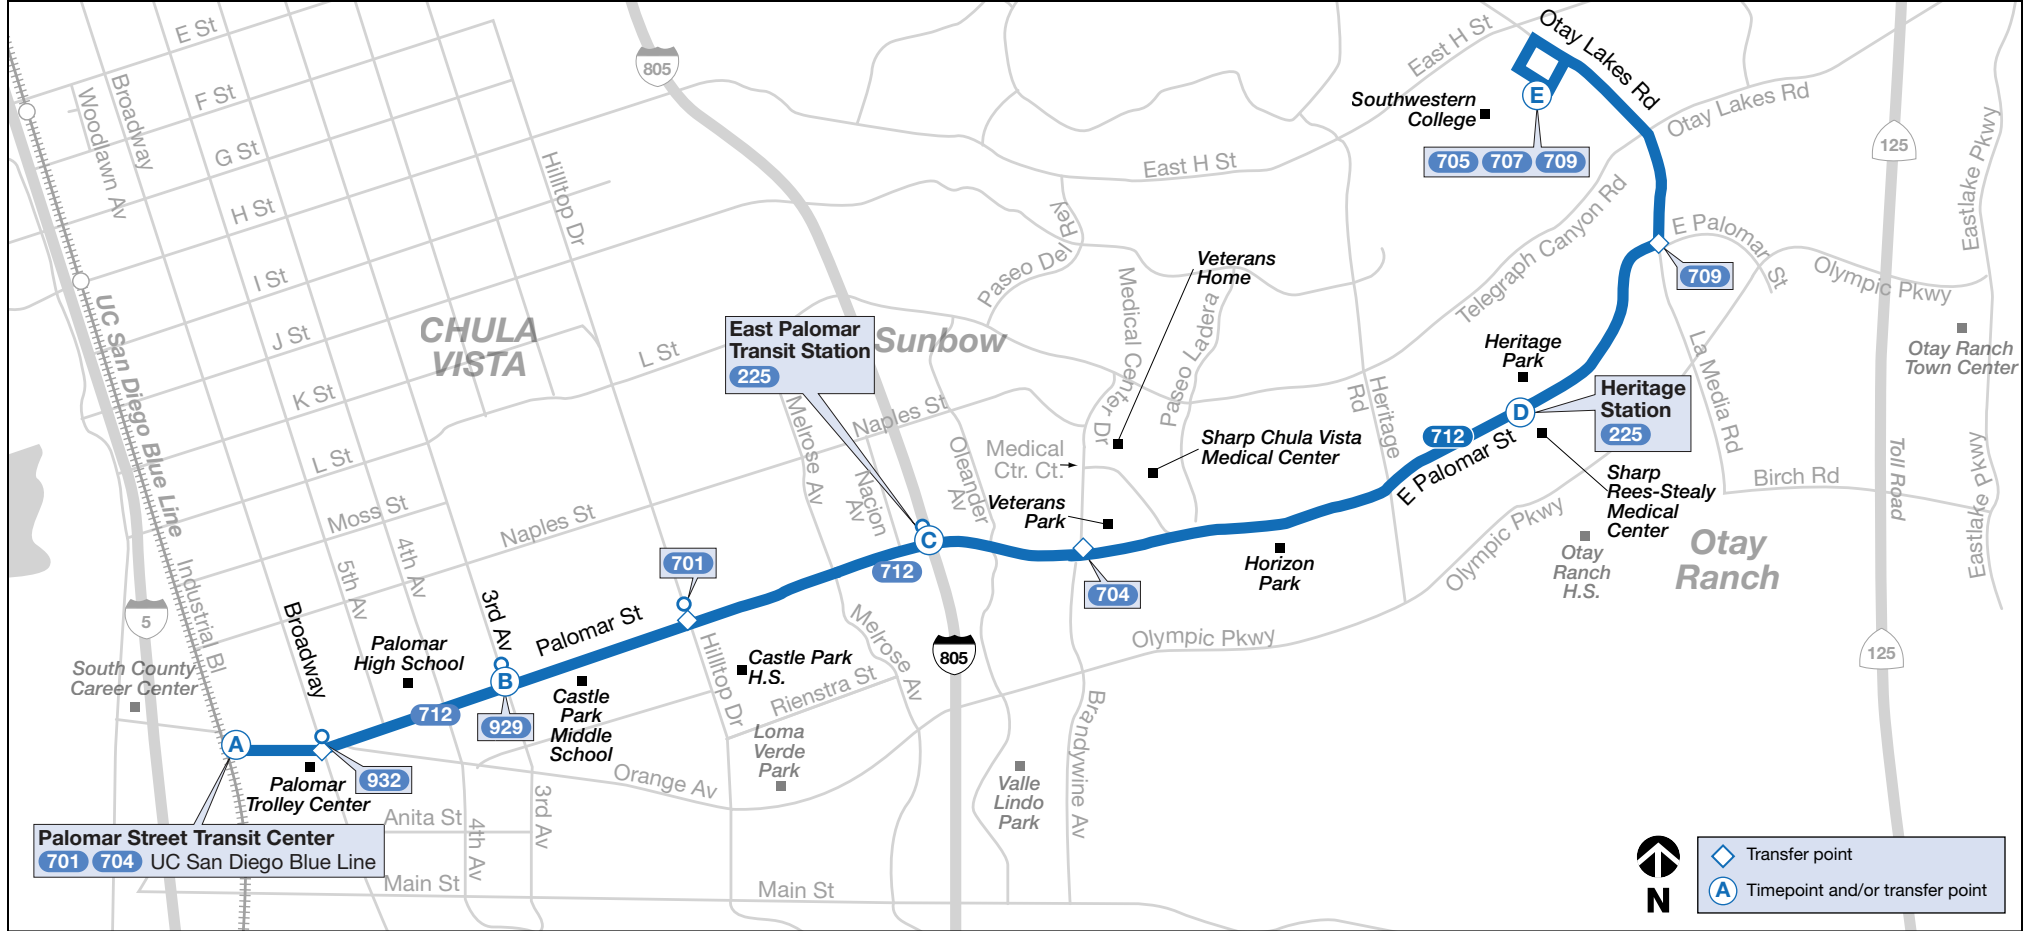

**Destinations**

- Castle Park Middle School
- Castle Park High School
- Heritage Park
- Palomar High School
- Sharp Medical Center
- Veterans Park

**Trolley Connections**

- Palomar Street

Subject to change without notice  
Sujeto a cambios sin previo aviso

## 712 Saturday • sábado

A	B	C	D	E
Palomar Street Transit Center DEPART	Palomar St. & 3rd Av.	East Palomar Transit Station	Heritage Station	Southwestern College ARRIVE
6:34a	6:40a	6:46a	6:55a	7:02a
7:04	7:10	7:16	7:25	7:32
7:34	7:40	7:46	7:55	8:02
8:04	8:10	8:16	8:25	8:32
8:36	8:43	8:50	8:59	9:06
9:06	9:13	9:20	9:29	9:36
9:36	9:43	9:50	9:59	10:06
10:05	10:13	10:20	10:29	10:37
10:35	10:43	10:50	10:59	11:07
11:05	11:13	11:20	11:29	11:37
11:35	11:43	11:50	11:59	12:07p
12:05p	12:13p	12:20p	12:29p	12:37
12:35	12:43	12:50	12:59	1:07
1:05	1:13	1:20	1:29	1:37
1:35	1:43	1:50	1:59	2:07
2:05	2:13	2:20	2:29	2:37
2:35	2:43	2:50	2:59	3:07
3:05	3:13	3:20	3:29	3:37
3:35	3:43	3:50	3:59	4:07
4:05	4:13	4:20	4:29	4:37
4:35	4:43	4:50	4:59	5:07
5:05	5:13	5:20	5:29	5:37
5:35	5:43	5:50	5:59	6:07
6:06	6:13	6:20	6:29	6:36
6:36	6:43	6:50	6:59	7:06
7:06	7:13	7:20	7:29	7:36
7:36	7:43	7:50	7:59	8:06
8:06	8:13	8:20	8:28	8:35
8:36	8:42	8:48	8:56	9:03

## Southwestern College → Palomar Street Transit Center

E	D	C	B	A
Southwestern College DEPART	Heritage Station	East Palomar Transit Station	Palomar St. & 3rd Av.	Palomar Street Transit Center ARRIVE
6:39a	6:45a	6:53a	7:00a	7:07a
7:39	7:45	7:53	8:00	8:07
8:37	8:44	8:52	8:59	9:07
9:35	9:42	9:50	9:57	10:05
10:35	10:42	10:50	10:57	11:06
11:35	11:42	11:50	11:57	12:06p
12:34p	12:41p	12:50p	12:58p	1:07
1:34	1:41	1:50	1:58	2:07
2:33	2:40	2:49	2:57	3:06
3:33	3:40	3:50	3:58	4:07
4:33	4:40	4:50	4:57	5:06
5:34	5:41	5:50	5:57	6:06
6:36	6:43	6:51	6:58	7:06