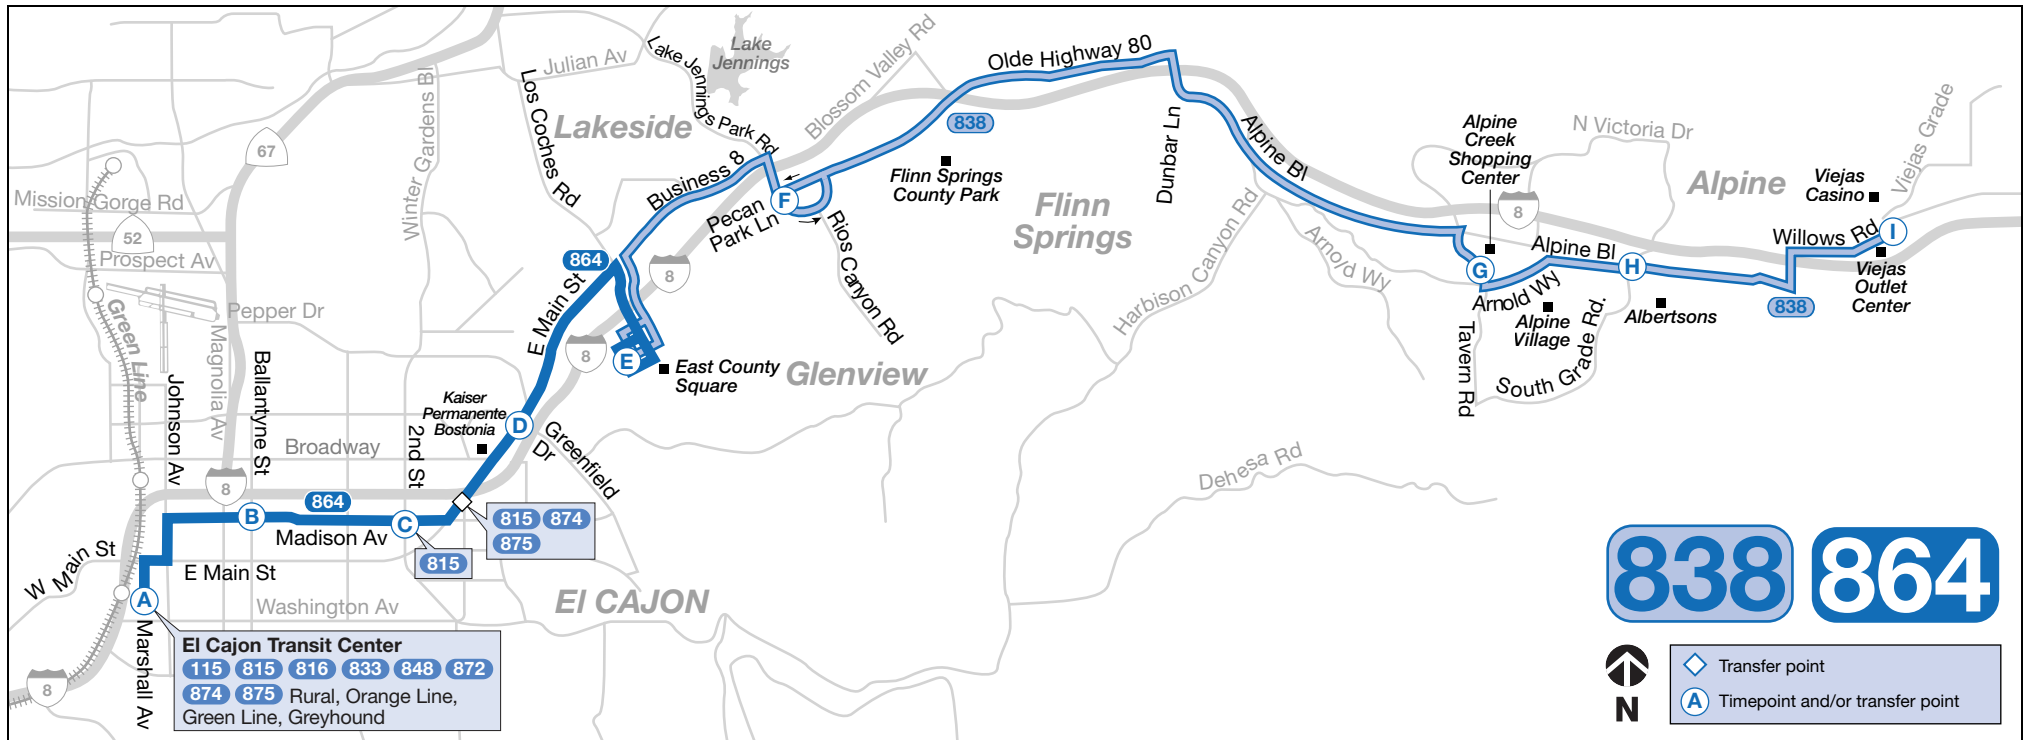

Destinations

- Alpine Creek Shopping Center (838)
- East County Square
- Kaiser Permanente Bostonia (864)
- Viejas Casino & Outlets (838)

Trolley Connections

- El Cajon

Bus Routes

Subject to change without notice
Sujeto a cambios sin previo aviso

838 Monday through Friday • lunes a viernes

East County Square → Viejas				
E	F	G	H	I
East County Square DEPART	Old Hwy. 80 & Pecan Park Ln.	Tavern Rd. & Arnold Wy.	Alpine Bl. & South Grade Rd.	Viejas ARRIVE
5:49a	5:56a	6:11a	6:16a	6:23a
6:51	6:58	7:13	7:18	7:25
7:52	8:00	8:16	8:22	8:29
8:54	9:02	9:18	9:24	9:31
9:54	10:02	10:18	10:24	10:31
10:57	11:05	11:21	11:27	11:34
11:57	12:05p	12:21p	12:27p	12:34p
12:57p	1:05	1:21	1:27	1:34
1:57	2:06	2:22	2:29	2:36
2:57	3:07	3:23	3:30	3:37
3:57	4:07	4:23	4:30	4:37
4:57	5:07	5:23	5:30	5:37
5:57	6:07	6:23	6:30	6:37
6:54	7:03	7:19	7:25	7:32
7:54	8:02	8:17	8:22	8:29

Viejas → East County Square				
I	H	G	F	E
Viejas DEPART	Alpine Bl. & South Grade Rd.	Tavern Rd. & Arnold Wy.	Old Hwy. 80 & Pecan Park Ln.	East County Square ARRIVE
5:05a	5:10a	5:15a	5:29a	5:39a
6:05	6:10	6:16	6:31	6:42
7:05	7:10	7:16	7:31	7:42
8:07	8:12	8:18	8:33	8:44
9:07	9:12	9:18	9:33	9:44
10:07	10:12	10:18	10:33	10:44
11:07	11:12	11:18	11:33	11:44
12:05p	12:10p	12:17p	12:32p	12:44p
1:05	1:10	1:17	1:32	1:44
2:05	2:10	2:17	2:32	2:44
3:05	3:10	3:17	3:32	3:44
4:05	4:10	4:17	4:32	4:44
5:05	5:10	5:17	5:32	5:44
6:05	6:10	6:16	6:31	6:42
7:05	7:10	7:16	7:31	7:42
8:08	8:13	8:18	8:32	8:42