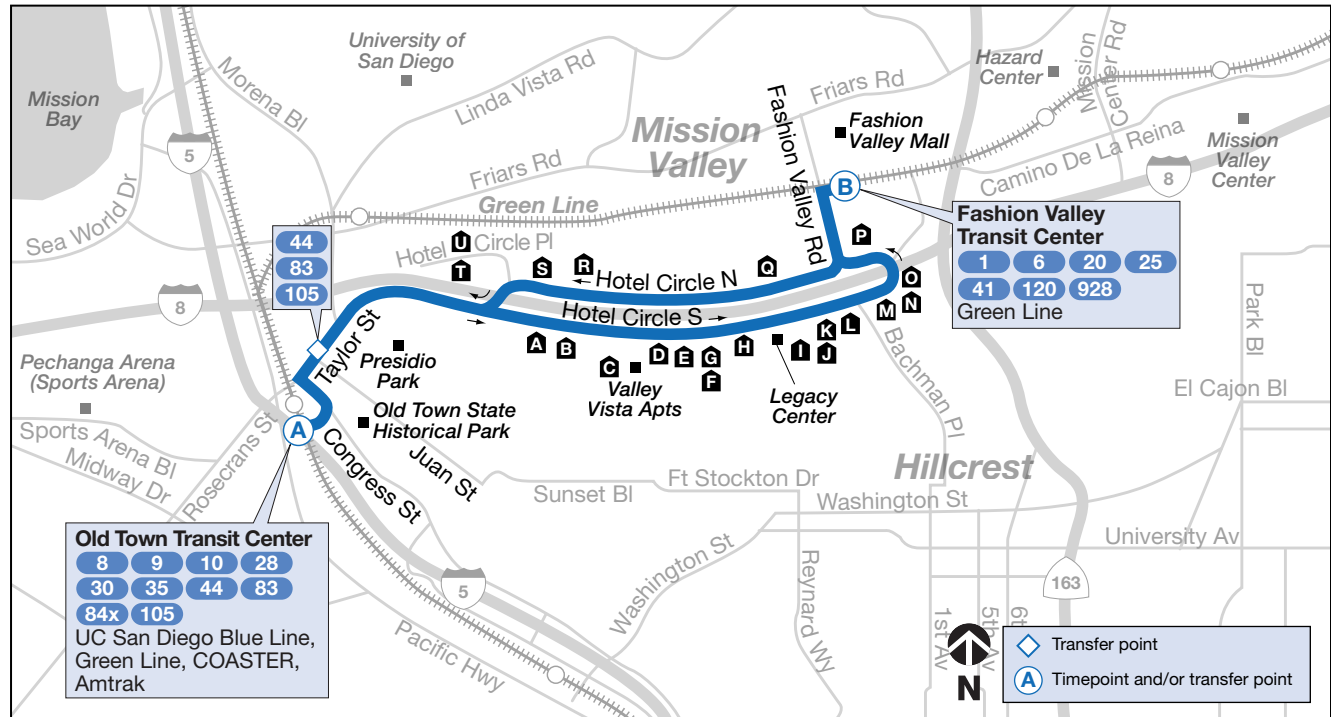

88 Monday through Friday • *lunes a viernes*

Old Town → Fashion Valley

via Hotel Circle South

Old Town Transit Center DEPART	Fashion Valley Transit Center ARRIVE
6:10a	6:20a
6:40	6:51
7:10	7:21
7:40	7:51
8:10	8:21
8:40	8:51
9:10	9:21
9:40	9:51
10:10	10:21
10:40	10:51
11:10	11:21
11:40	11:51
12:10p	12:21p
12:40	12:51
1:10	1:21
1:40	1:51
1:59	2:10
2:28	2:40
2:58	3:10
3:28	3:40
3:58	4:10
4:28	4:40
4:58	5:10
5:39	5:51
6:09	6:21
6:39	6:51
7:11	7:23
7:42	7:53
8:13	8:23
8:43	8:53

Fun places to go from Route 88...

Embarcadero, Seaport Village, Gaslamp Quarter

Transfer from Route 88 at Old Town to the Green Line towards Downtown.

La Jolla

Transfer from Route 88 at Old Town to Route 30 towards UCSD/UTC.

SeaWorld

Transfer from Route 88 to Route 9 at Old Town.

Balboa Park

Transfer from Route 88 at Fashion Valley to Route 120 towards Downtown. (take Route 120 to 4th Ave./Laurel St. – Balboa Park is just two blocks east)

Old Town

State Historical Park

Route 88 takes you right there! Across Congress Street from the Old Town Transit Center.