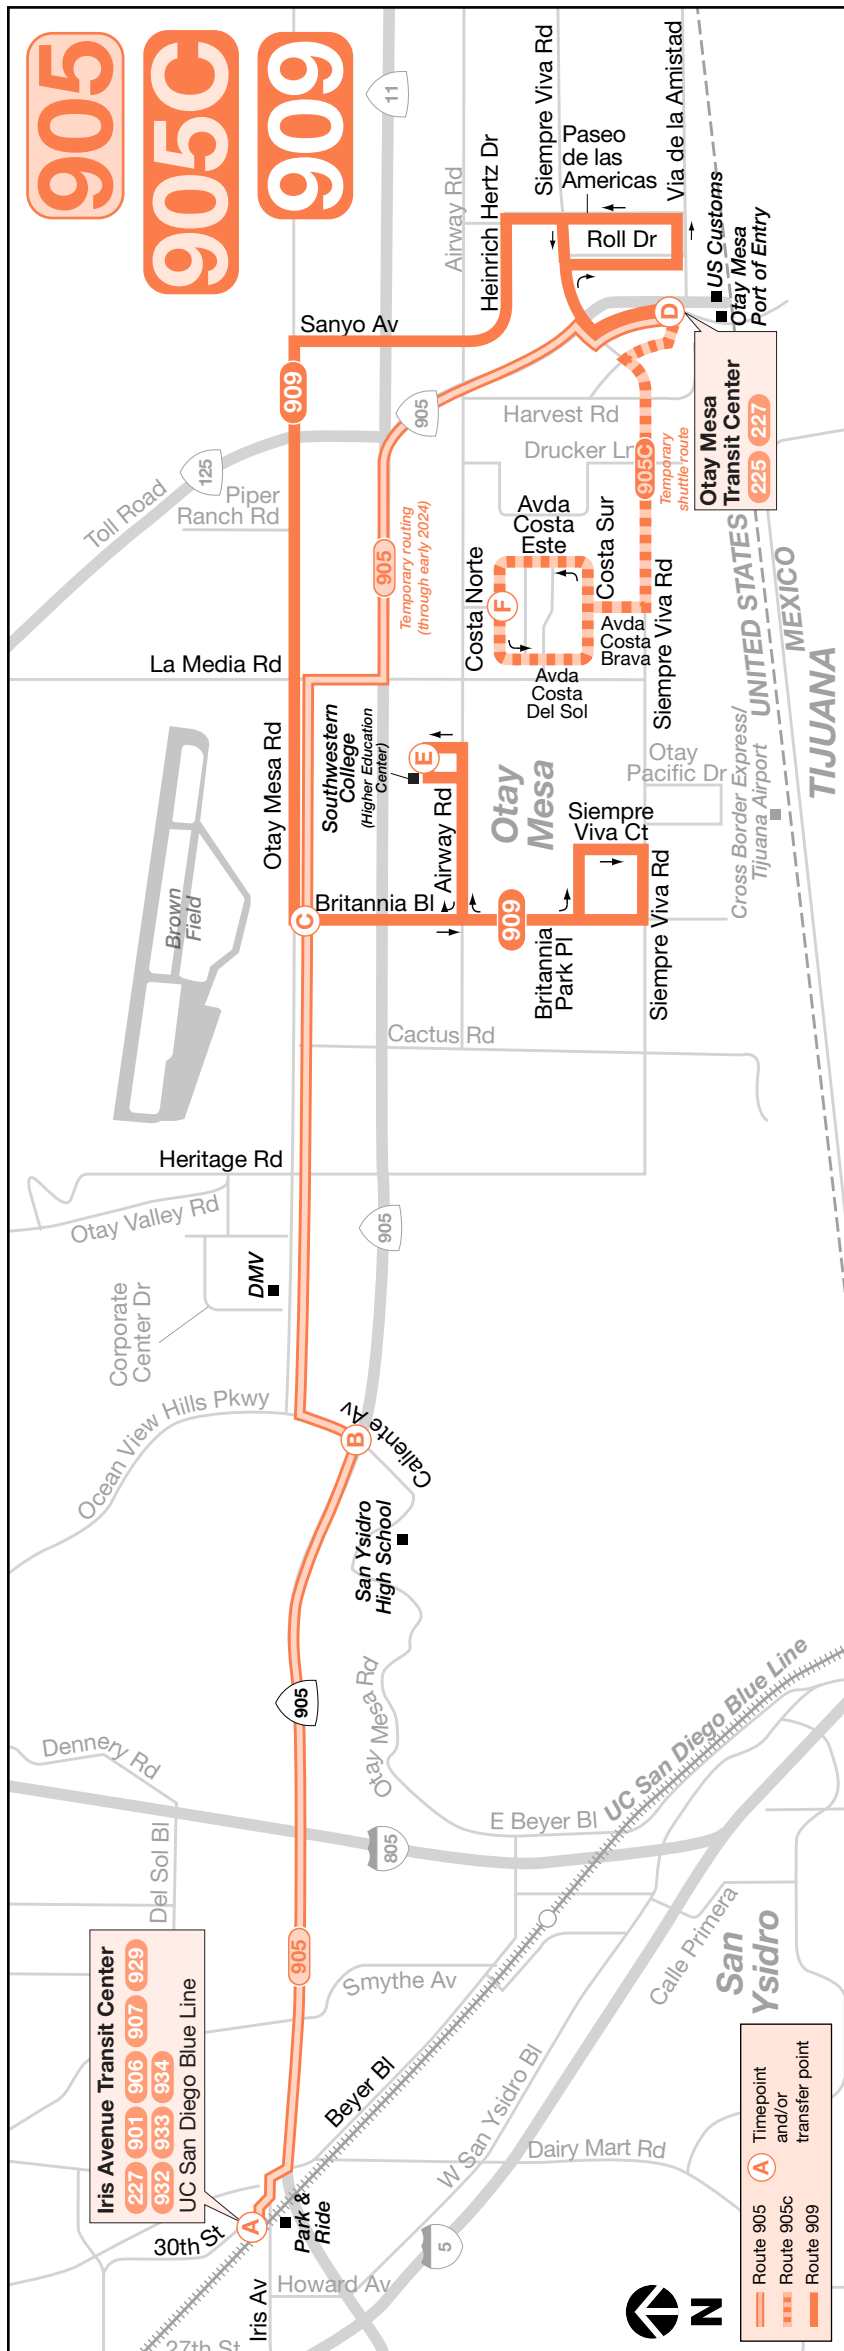

Bus Routes

905 Otay Mesa Transit Center ↔
Iris Avenue Transit Center
via SR-905 / Otay Mesa Road

905C Otay Mesa Transit Center ↔
Otay Business Park
via Siempre Viva Road

909 Otay Mesa Transit Center ↔
Southwestern College Otay Mesa

905C

Monday through Friday •
lunes a viernes

Otay Mesa Transit Center →
Ave. Costa Norte & Ave. Costa Azul

Otay Mesa Transit Center DEPART	Avenida Costa Norte & Avenida Costa Azul	Otay Mesa Transit Center ARRIVE
4:00a	4:07a	4:13a
4:30	4:37	4:43
5:08	5:15	5:21
5:38	5:45	5:51
6:06	6:13	6:19
6:31	6:38	6:44
6:45	6:52	6:58
7:01	7:08	7:14
7:16	7:23	7:29
7:31	7:38	7:44
7:46	7:53	7:59
8:01	8:08	8:14
8:16	8:23	8:29
8:31	8:38	8:44
8:46	8:53	8:59
9:01	9:08	9:14
9:26	9:33	9:39
9:57	10:04	10:10
10:29	10:36	10:42
10:59	11:06	11:12
11:29	11:36	11:42
11:59	12:06p	12:12p
12:29p	12:36	12:42
12:58	1:05	1:11
1:28	1:35	1:41
2:00	2:08	2:15
2:25	2:33	2:40
2:40	2:48	2:55
2:55	3:03	3:10
3:10	3:18	3:25
3:25	3:33	3:40
3:45	3:53	4:00
4:00	4:08	4:15
4:15	4:23	4:30
4:30	4:38	4:45
4:49	4:57	5:04
5:04	5:12	5:19
5:26	5:34	5:41
5:57	6:05	6:12
6:28	6:35	6:41
6:59	7:06	7:12
7:29	7:36	7:42
7:58	8:05	8:11
8:24	8:31	8:37
8:54	9:01	9:07
9:32	9:39	9:45
10:02	10:09	10:15