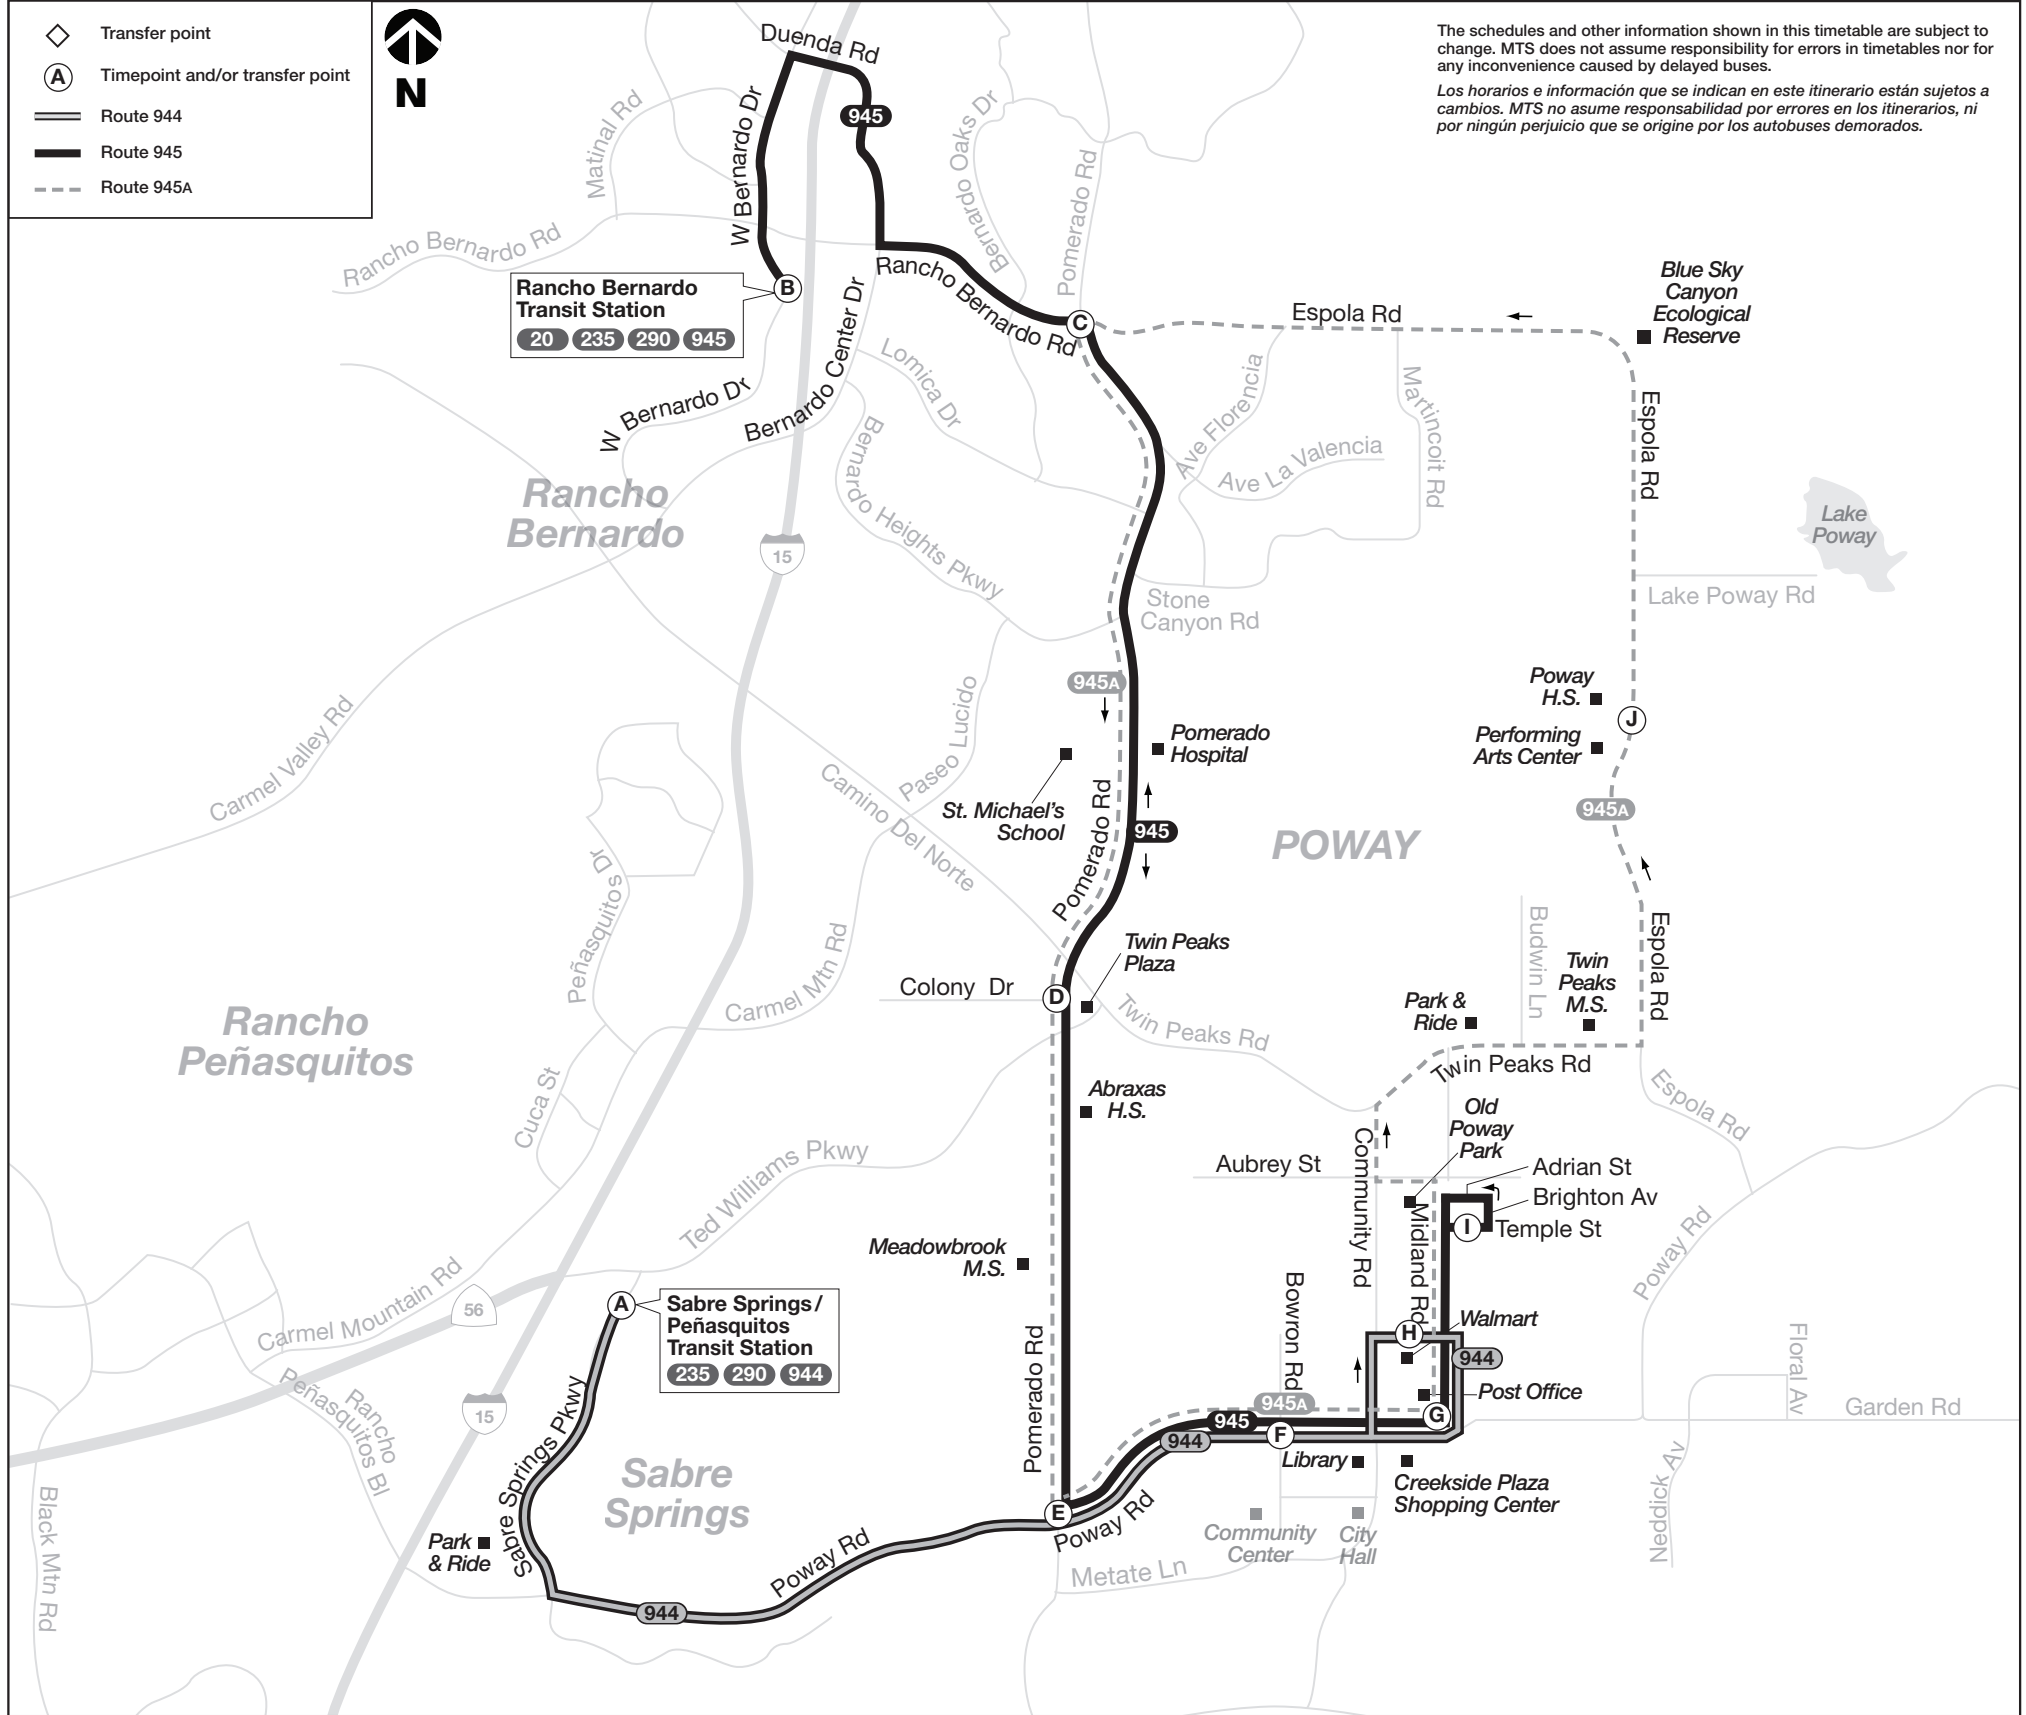

MTS Information & Trip Planning MTS Información y planeo de viaje	(619) 233-3004
TTY/TDD (teletype for hearing impaired) Teletipo para sordos	(619) 234-5005 or/ó (888) 722-4889
InfoExpress (24-hour info via Touch-Tone phone) Información las 24 horas (via teléfono de teclas)	(619) 685-4900
Customer Service / Suggestions Servicio al cliente / Sugerencias	(619) 557-4555
MTS Security MTS Seguridad	(619) 595-4960
Lost & Found Objetos extraviados	(619) 233-3004
Transit Store 12th & Imperial Transit Center M-F 8am-5pm	(619) 234-1060
For MTS online trip planning Planificación de viajes por Internet	sdmts.com

For more information on riding MTS services, pick up a Rider's Guide on a bus or at the Transit Store, or visit sdmts.com.

Para obtener más información sobre el uso de los servicios de MTS, recoja un 'Rider's Guide' en un autobús o en la Transit Store, o visita a sdmts.com.

Thank you for riding MTS! ¡Gracias por viajar con MTS!

Effective SEPTEMBER 4, 2022

944

Sabre Springs – Poway
via Poway Road

945

Rancho Bernardo – Old Poway Park
via Pomerado Road / Poway Road

DESTINATIONS

- Abraxas High School (945)
- Meadowbrook Middle School (945)
- Pomerado Hospital (945)
- Poway Library
- Poway High School (945A)
- Rancho Bernardo Transit Station (945)
- Twin Peaks Plaza (945)
- Sabre Springs / Peñasquitos Transit Station (944)

sdmts.com

Route Alerts, Updated Schedules, Connections & More

The schedules and other information shown in this timetable are subject to change. MTS does not assume responsibility for errors in timetables nor for any inconvenience caused by delayed buses.

Los horarios e información que se indican en este itinerario están sujetos a cambios. MTS no asume responsabilidad por errores en los itinerarios, ni por ningún perjuicio que se origine por los autobuses demorados.

Alternative formats available upon request. Please call: (619) 557-4555 / Formato alternativo disponible al preguntar. Favor de llamar: (619) 557-4555

Route 945A – Monday through Friday / Lunes a viernes

Morning only Pomerado → Poway → Espola Loop					
C	D	E	G	J	C
Pomerado Rd. & R. Bernardo Rd. DEPART	Pomerado Rd. & Colony Dr.	Poway Rd. & Pomerado Rd.	Midland Rd. & Poway Rd.	Poway High School	Pomerado Rd. & R. Bernardo Rd. ARRIVE
6:30a	6:37a	6:44a	6:53a	7:06a	7:16a
7:35	7:42	7:49	7:58	8:15	8:25

Afternoon only Poway → Espola → Pomerado Loop					
G	J	C	D	E	G
Midland Rd. & Poway Rd. DEPART	Poway High School	Pomerado Rd. & R. Bernardo Rd.	Pomerado Rd. & Colony Dr.	Poway Rd. & Pomerado Rd.	Midland Rd. & Poway Rd. ARRIVE
3:46p	4:00p	4:09p	4:18p	4:27p	4:36p
5:03	5:15	5:24	5:32	5:40	5:48

Route 945A does not operate on weekends or on the following holidays and observed holidays >>> New Year's Day, Presidents' Day, Memorial Day, Independence Day, Labor Day, Thanksgiving, Christmas
La ruta 945A no ofrece servicio durante el fin de semana ó durante los siguientes días festivos y feriados observados