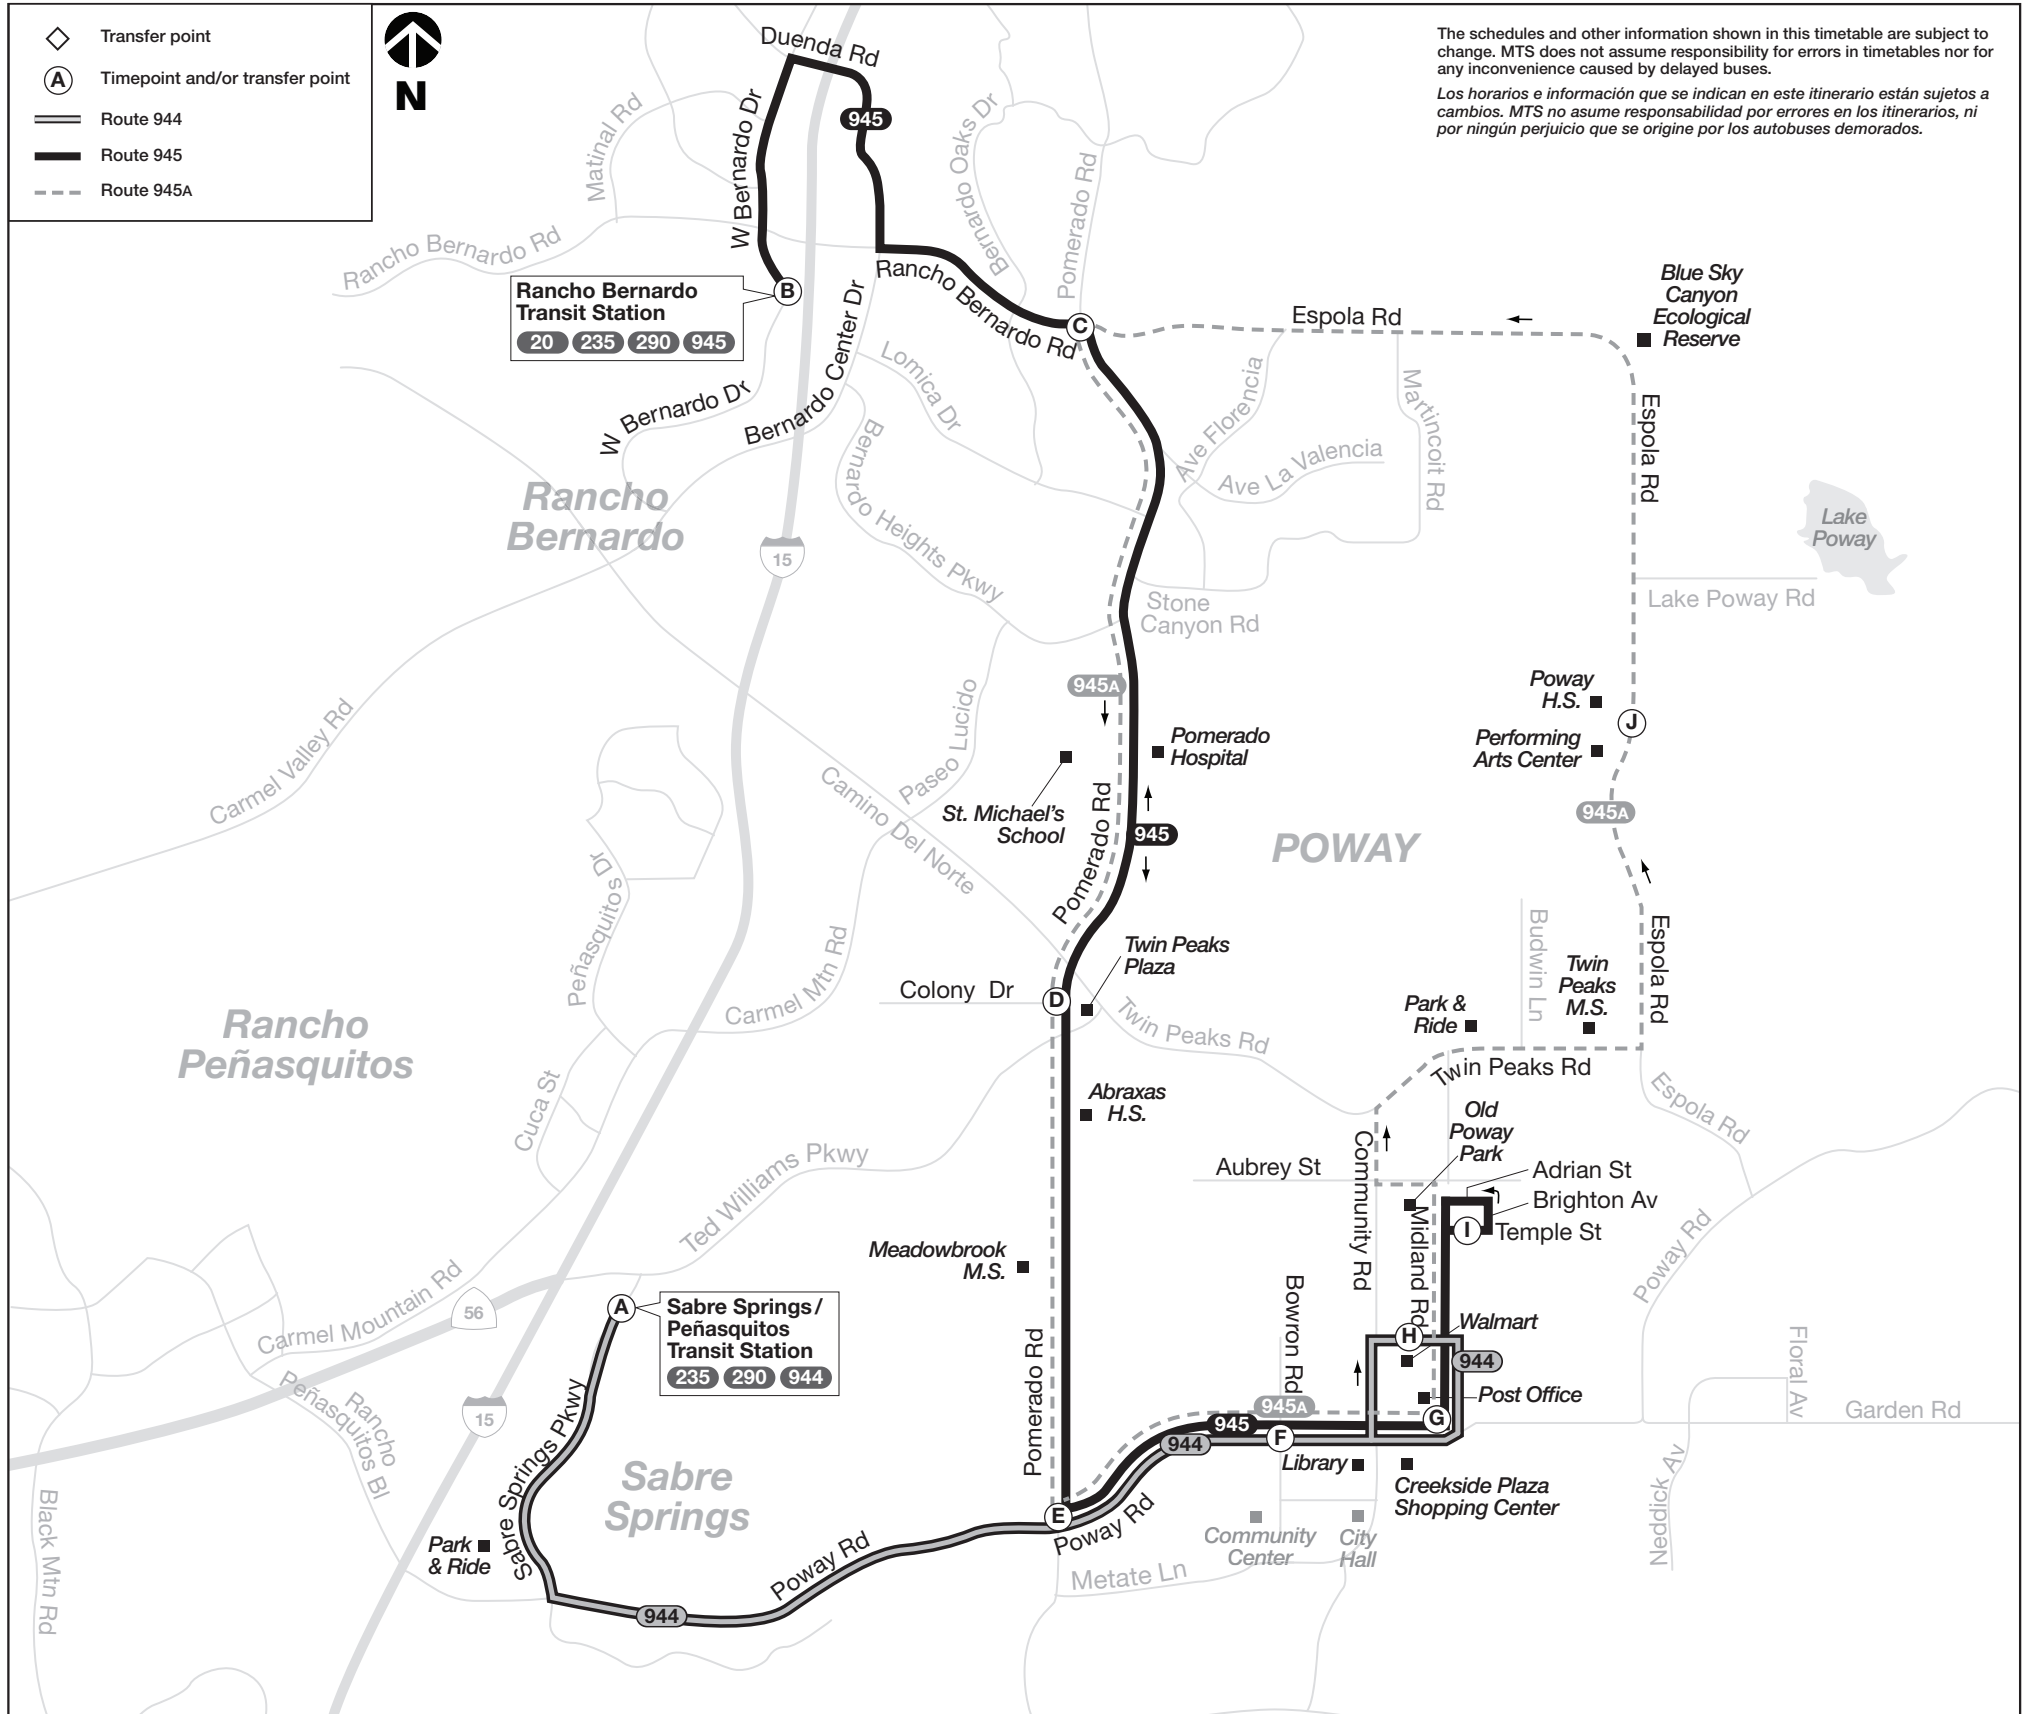

MTS Information & Trip Planning MTS Información y planeo de viaje	(619) 233-3004
TTY/TDD (teletype for hearing impaired) Teletipo para sordos	(619) 234-5005 or/ó (888) 722-4889
InfoExpress (24-hour info via Touch-Tone phone) Información las 24 horas (via teléfono de teclas)	(619) 685-4900
Customer Service / Suggestions Servicio al cliente / Sugerencias	(619) 557-4555
MTS Security MTS Seguridad	(619) 595-4960
Lost & Found Objetos extraviados	(619) 233-3004
Transit Store 12th & Imperial Transit Center M-F 8am-5pm	(619) 234-1060
For MTS online trip planning Planificación de viajes por Internet	sdmts.com

For more information on riding MTS services, pick up a Rider's Guide on a bus or at the Transit Store, or visit sdmts.com.

Para obtener más información sobre el uso de los servicios de MTS, recoja un 'Rider's Guide' en un autobús o en la Transit Store, o visita a sdmts.com.

Thank you for riding MTS! ¡Gracias por viajar con MTS!

Effective SEPTEMBER 4, 2022

944

Sabre Springs –
Poway
via Poway Road

945

Rancho Bernardo –
Old Poway Park
via Pomerado Road / Poway Road

DESTINATIONS

- Abraxas High School (945)
- Meadowbrook Middle School (945)
- Pomerado Hospital (945)
- Poway Library
- Poway High School (945A)
- Rancho Bernardo Transit Station (945)
- Twin Peaks Plaza (945)
- Sabre Springs / Peñasquitos Transit Station (944)

sdmts.com

Route Alerts, Updated Schedules,
Connections & More

The schedules and other information shown in this timetable are subject to change. MTS does not assume responsibility for errors in timetables nor for any inconvenience caused by delayed buses.

Los horarios e información que se indican en este itinerario están sujetos a cambios. MTS no asume responsabilidad por errores en los itinerarios, ni por ningún perjuicio que se origine por los autobuses demorados.

Alternative formats available upon request. Please call: (619) 557-4555 / Formato alternativo disponible al preguntar. Favor de llamar: (619) 557-4555

Route 945A – Monday through Friday / Lunes a viernes

Morning only

Pomerado → Poway → Espola Loop

C	D	E	G	J	C
Pomerado Rd. & R. Bernardo Rd. DEPART	Pomerado Rd. & Colony Dr.	Poway Rd. & Pomerado Rd.	Midland Rd. & Poway Rd.	Poway High School	Pomerado Rd. & R. Bernardo Rd. ARRIVE
6:30a	6:37a	6:44a	6:53a	7:06a	7:16a
7:35	7:42	7:49	7:58	8:15	8:25

Afternoon only

Poway → Espola → Pomerado Loop

G	J	C	D	E	G
Midland Rd. & Poway Rd. DEPART	Poway High School	Pomerado Rd. & R. Bernardo Rd.	Pomerado Rd. & Colony Dr.	Poway Rd. & Pomerado Rd.	Midland Rd. & Poway Rd. ARRIVE
3:46p	4:00p	4:09p	4:18p	4:27p	4:36p
5:03	5:15	5:24	5:32	5:40	5:48

Route 945A does not operate on weekends or on the following holidays and observed holidays
La ruta 945A no ofrece servicio durante el fin de semana ó durante los siguientes días festivos y feriados observados

New Year's Day, Presidents' Day, Memorial Day, Independence Day, Labor Day, Thanksgiving, Christmas