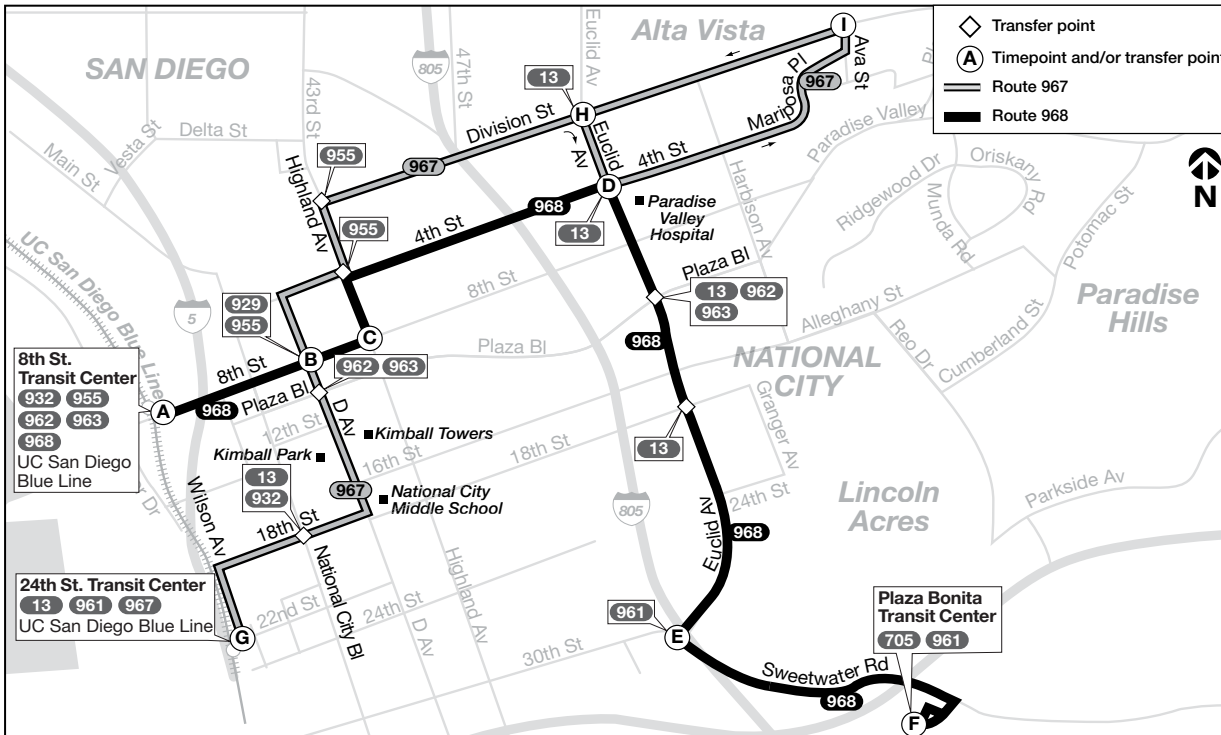

DIRECTORY / Directorio

MTS Information & Trip Planning MTS Información y planeo de viaje	511 or/ó (619) 233-3004
TTY/TDD (teletype for hearing impaired) Teletipo para sordos	(619) 234-5005 or/ó (888) 722-4889
InfoExpress (24-hour info via Touch-Tone phone) Información las 24 horas (via teléfono de teclas)	(619) 685-4900
Customer Service / Suggestions Servicio al cliente / Sugerencias	(619) 557-4555
MTS Security MTS Seguridad	(619) 595-4960
Lost & Found Objetos extraviados	(619) 233-3004
Transit Store	(619) 234-1060 12th & Imperial Transit Center M-F 8am-5pm
For MTS online trip planning Planificación de viajes por Internet	sdmts.com

For more information on riding MTS services, pick up a Rider's Guide on a bus or at the Transit Store, or visit sdmts.com.

Para obtener más información sobre el uso de los servicios de MTS, recoja un 'Rider's Guide' en un autobús o en la Transit Store, o visita a sdmts.com.

Thank you for riding MTS! ¡Gracias por viajar con MTS!

Effective NOVEMBER 21, 2021

967

24th St. Transit Center
– Division / Ava
via D Ave. / Division St.

968

8th St. Transit Center
– Plaza Bonita
via 4th St. / Euclid Ave.

DESTINATIONS

- Kimball Park (967)
- Kimball Towers (967)
- National City Middle School (967)
- Paradise Valley Hospital
- Plaza Bonita (968)

TROLLEY CONNECTIONS

- 8th St.
- 24th St.

11/21

sdmts.com

Route Alerts, Updated Schedules,
Connections & More

MTS Jobs We're Hiring

- **Entry & senior level positions available**
- **Competitive pay & benefits**
- **Free transit passes for you & your family**
- **And more!**

Apply Today!
sdmts.com/Careers

The schedules and other information shown in this timetable are subject to change. MTS does not assume responsibility for errors in timetables nor for any inconvenience caused by delayed buses.

Los horarios e información que se indican en este itinerario están sujetos a cambios. MTS no asume responsabilidad por errores en los itinerarios, ni por ningún perjuicio que se origine por los autobuses demorados.