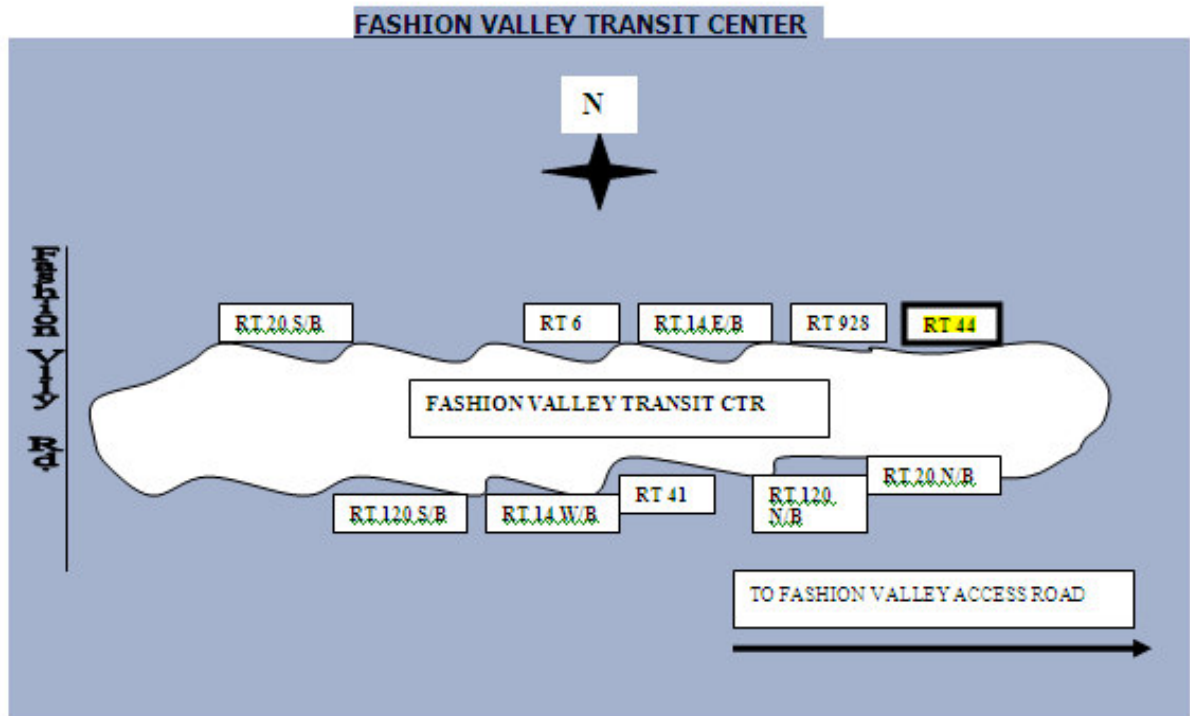

**12<sup>TH</sup> ANNUAL ROCK 'N ROLL MARATHON  
MTS BUS DETOURS  
SUNDAY, MAY 31, 2009 - 4:00 am UNTIL cleared**

**ROUTE 14 (EFFECTIVE UNTIL 2:45PM)**

<i><b>EASTBOUND</b></i>	<i><b>WESTBOUND</b></i>
From the <b>TEMPORARY TERMINAL</b> bus will proceed to the E/B 14 Bay 5 minutes before scheduled E/B departure	Regular route to Camino de la Reina & Mission Ctr. Rd.
(Leaving Fashion Valley follow access road behind Fashion Valley)	AHEAD Camino de la Reina
RIGHT ON Avenida del Rio	RIGHT ON Avenida del Rio
LEFT ON Camino de la Reina	LEFT ON Fashion Valley. Access road to Service Bay, Rt. 14 ( <b>STAGING AT THE W/B 14 BAY AS A TEMPORARY TERMINAL</b> )
AHEAD Camino de la Reina to Regular route	

**See Station Maps Below**

# OLD TOWN TRANSIT CENTER (EAST) TEMPORARY TERMINALS/BUS STOPS