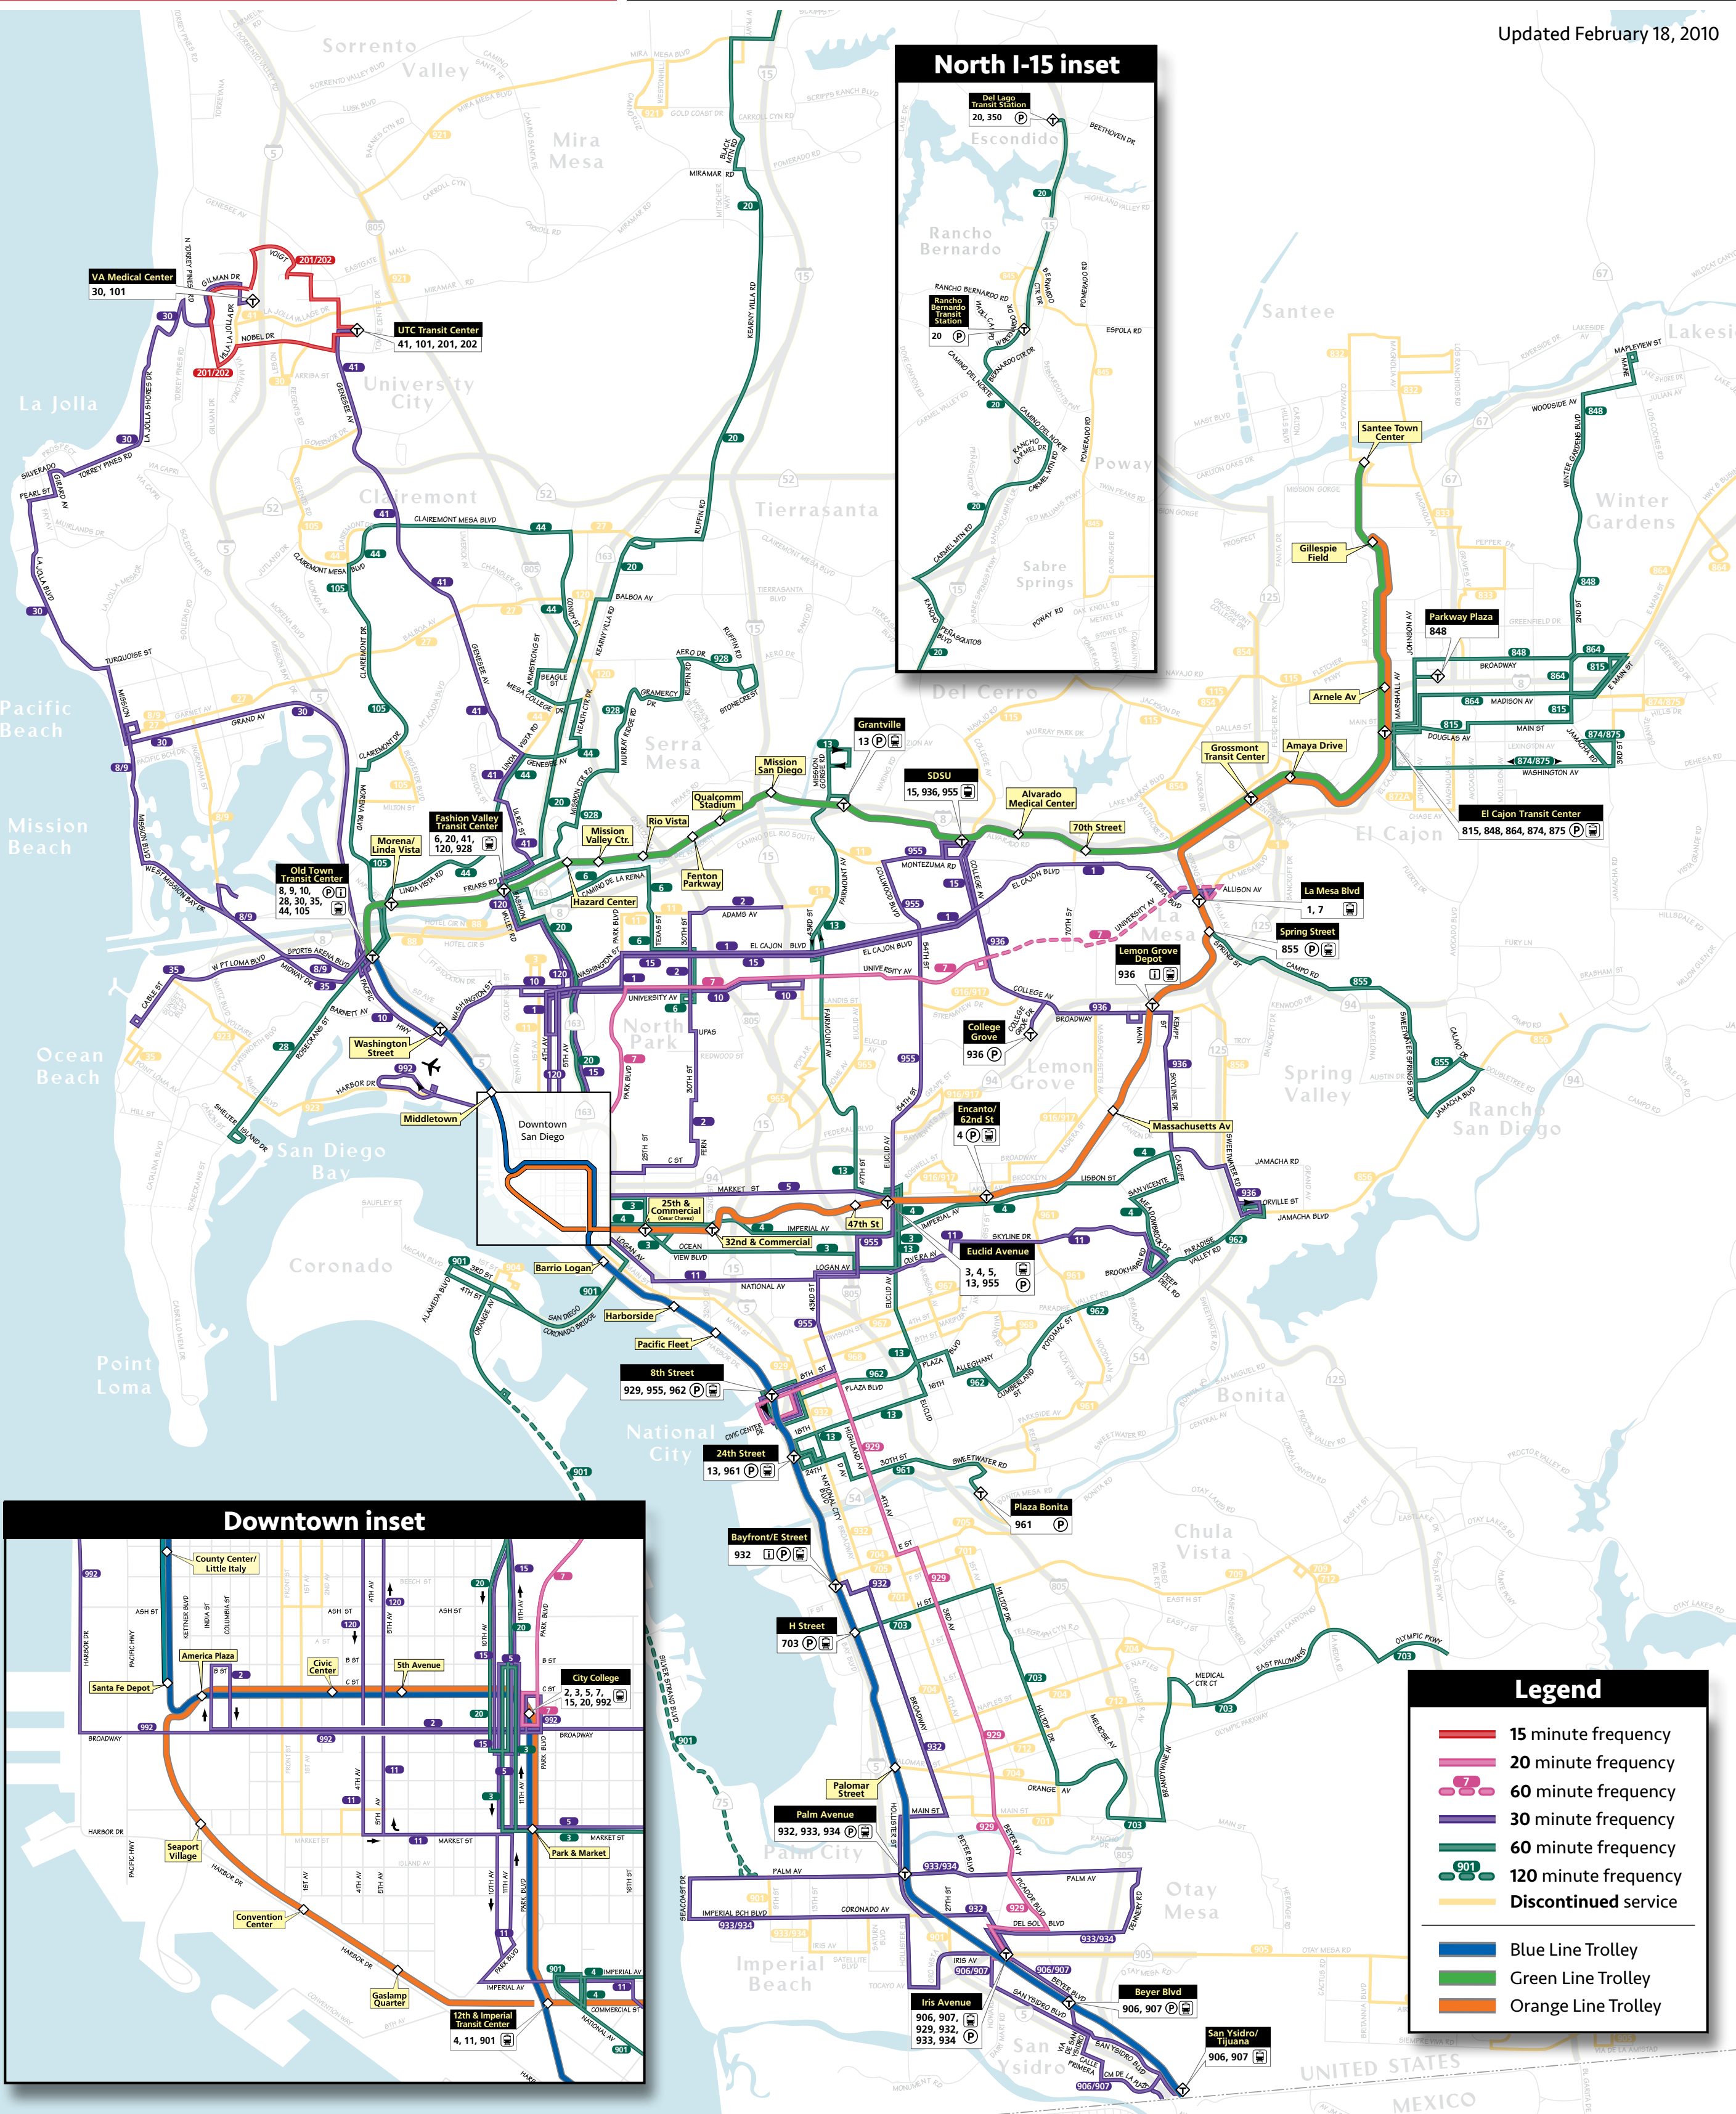

Sunday Service Network

Effective Feb. 28, 2010

Updated February 18, 2010

Legend

- 15 minute frequency
- 20 minute frequency
- 60 minute frequency
- 30 minute frequency
- 60 minute frequency
- 120 minute frequency
- Discontinued service

- Blue Line Trolley
- Green Line Trolley
- Orange Line Trolley