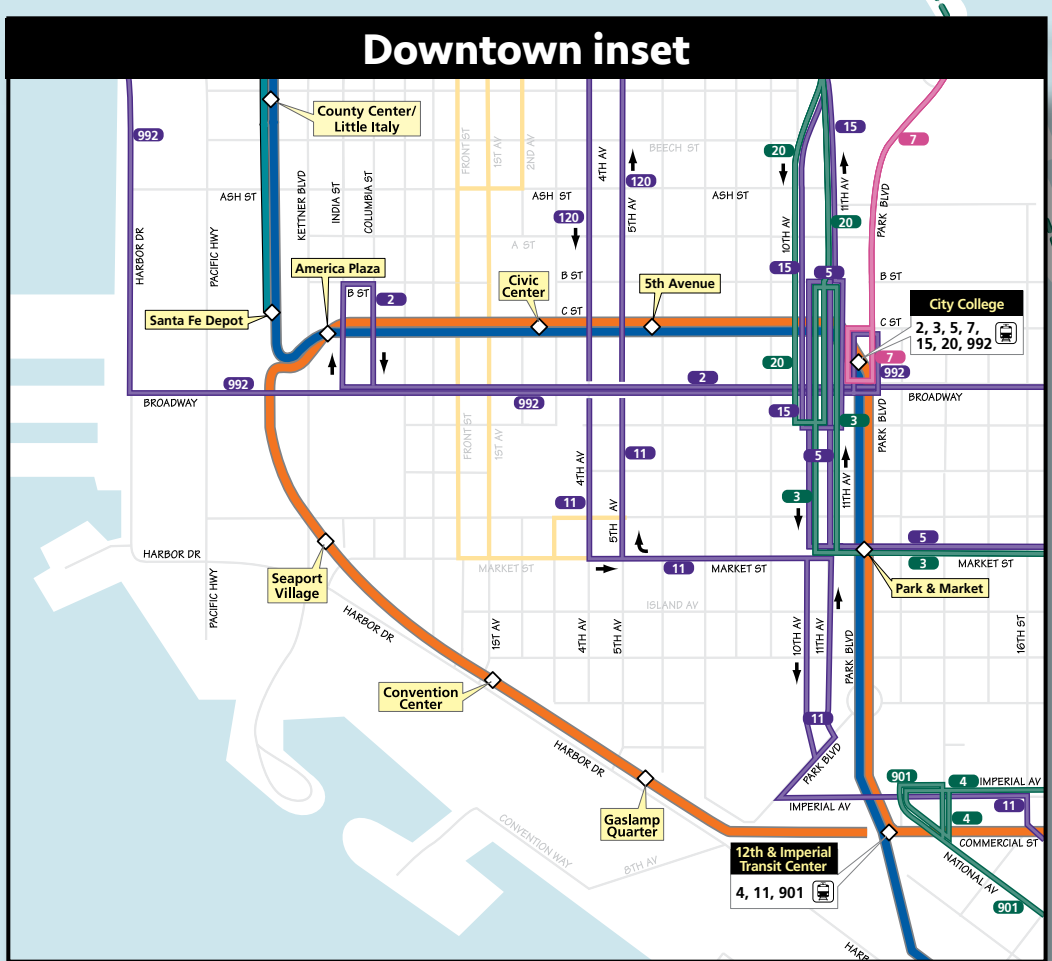

Sunday Service Network

Effective Feb. 28, 2010

Updated February 18, 2010

Legend

- 15 minute frequency
- 20 minute frequency
- 60 minute frequency
- 30 minute frequency
- 60 minute frequency
- 120 minute frequency
- Discontinued service

- Blue Line Trolley
- Green Line Trolley
- Orange Line Trolley