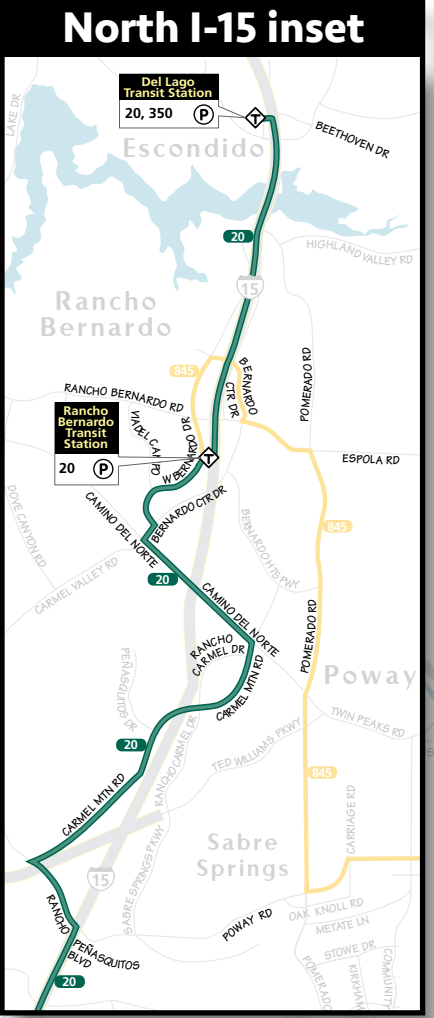

Sunday Service Network

Effective Feb. 28, 2010

Updated February 18, 2010

Legend

- 15 minute frequency
- 20 minute frequency
- 60 minute frequency
- 30 minute frequency
- 60 minute frequency
- 120 minute frequency
- Discontinued service

- Blue Line Trolley
- Green Line Trolley
- Orange Line Trolley