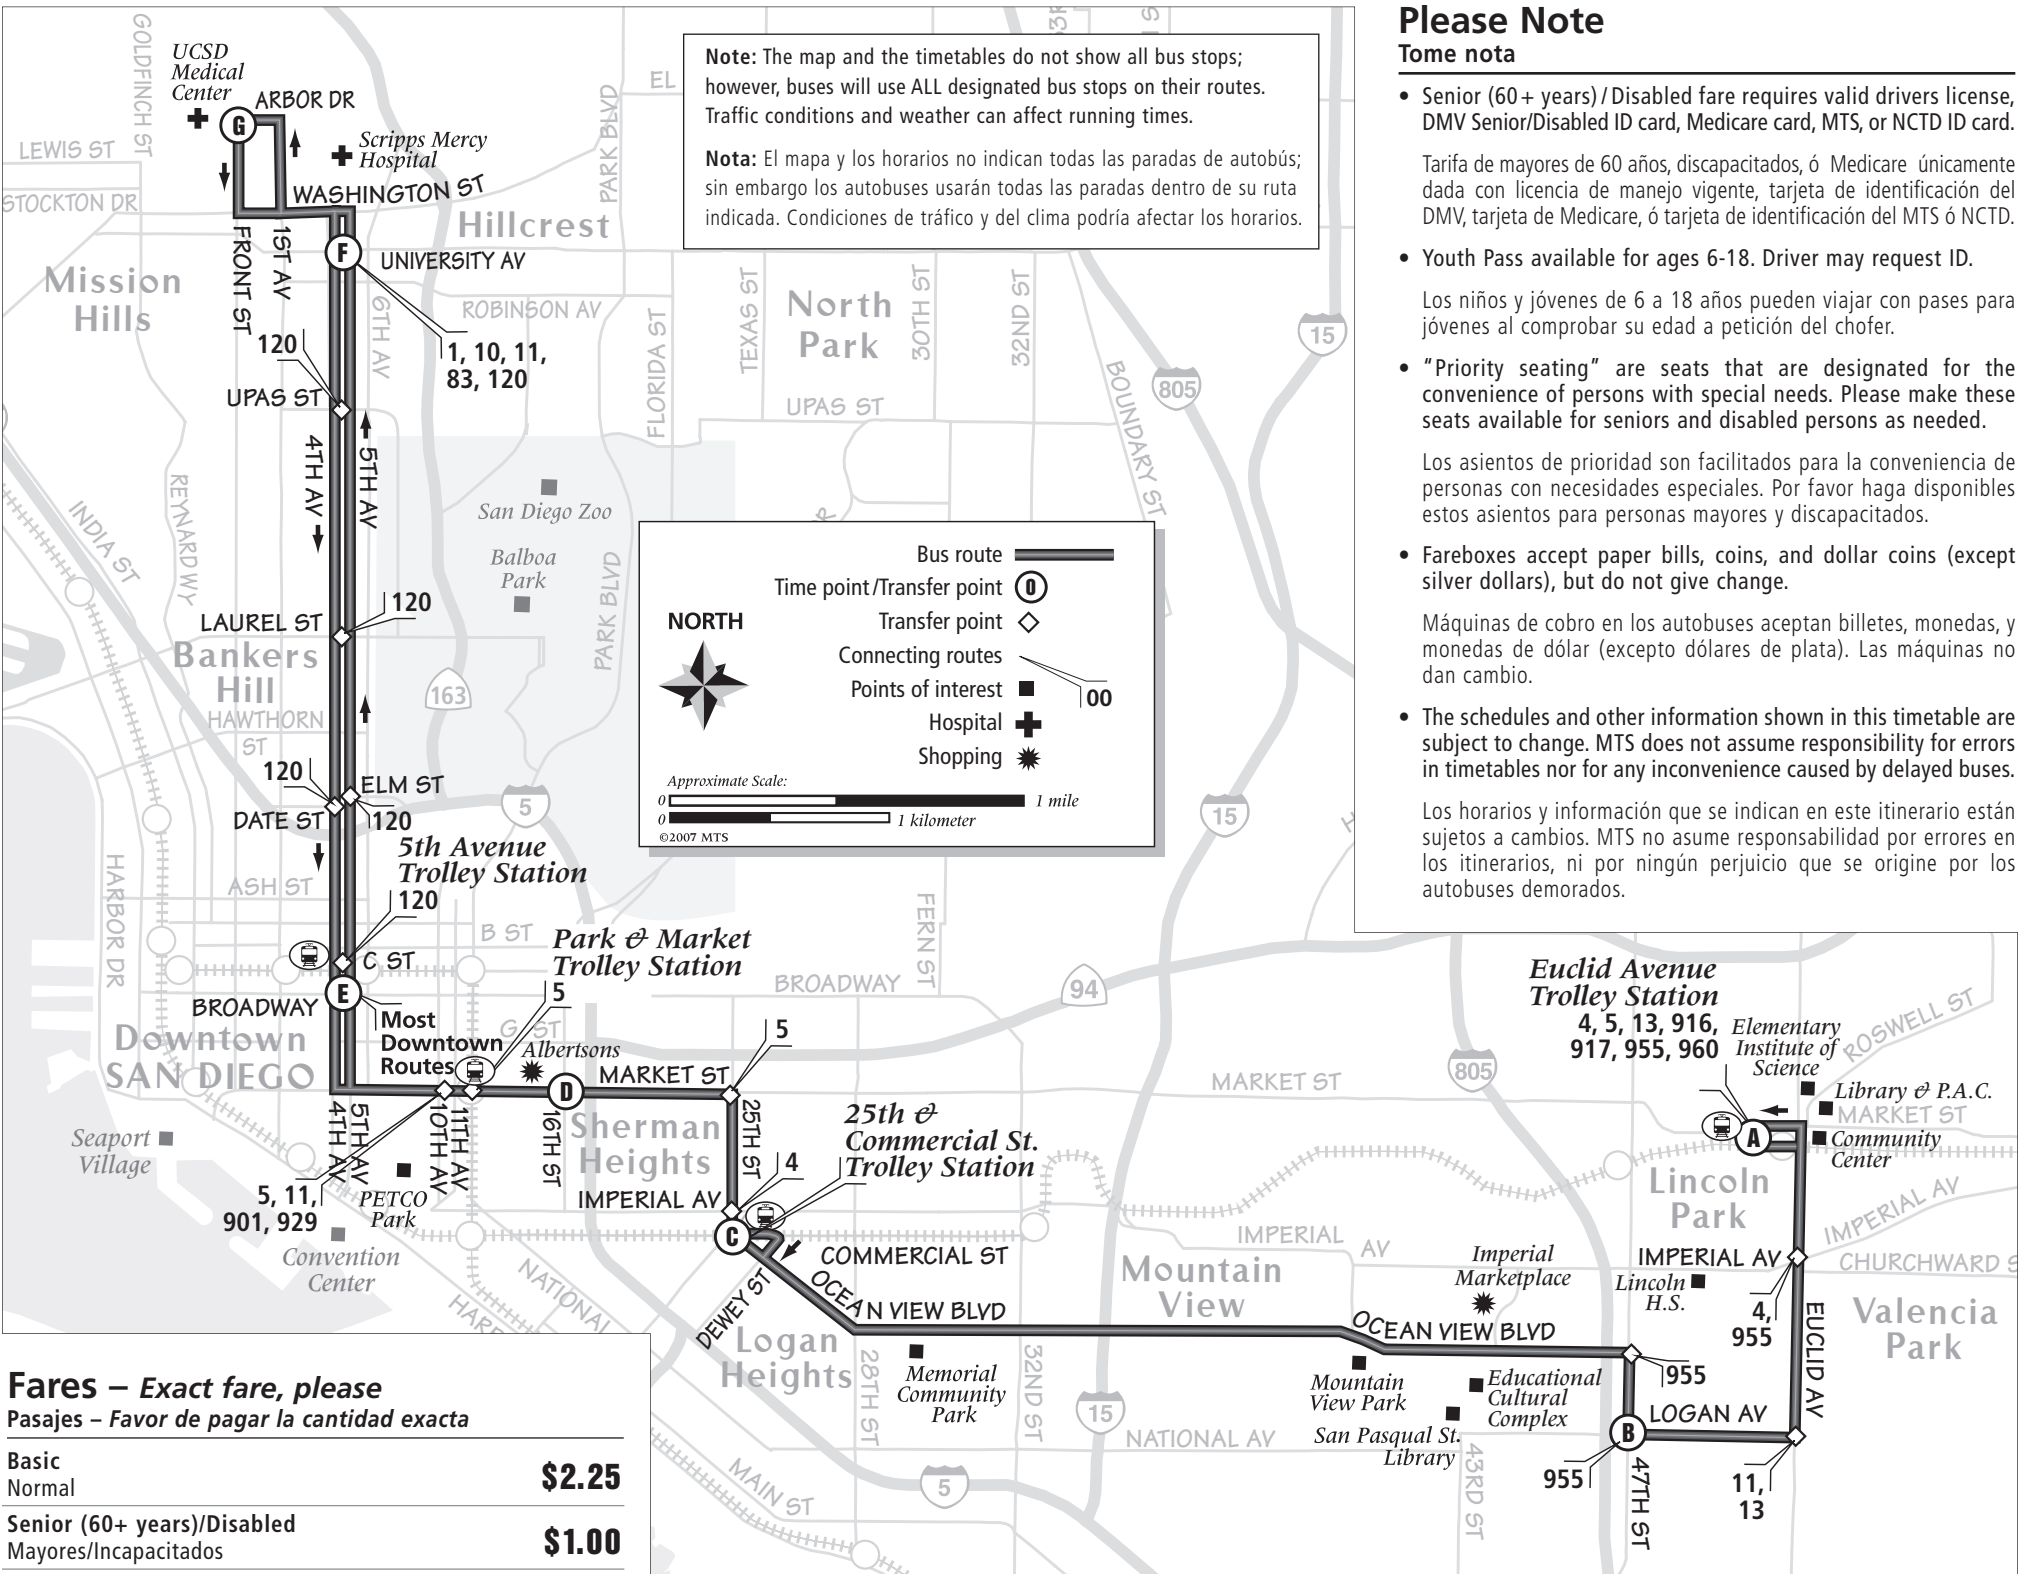

PHONE DIRECTORY DIRECTORIO TELEFONICO

Customer Service/Suggestions

Servicio al cliente/Sugerencias (619) 238-0100

SafeWatch

(619) 557-4500

Information Información

Regional Transit Information: or/o 5-1-1

Información de transporte público regional: (800) 266-6883

TTY/TDD (teletype for hearing impaired): or/o (619) 234-5005

Teletipo para sordos: (888) 722-4889

InfoExpress (24-hour info via Touch-Tone phone):

Información las 24 horas (via teléfono de teclas): (619) 685-4900

For MTS on-line trip planning:

Planificación de viajes por Internet: www.sdmts.com

The Transit Store/Lost & Found

The Transit Store/Objetos extraviados

Articles found on the bus are turned in at The Transit Store:

Artículos encontrados en los autobuses son entregados a The Transit Store: (619) 234-1060

Hillcrest
Downtown San Diego
Logan Heights
Lincoln Park

Euclid Ave. Trolley Station ~ UCSD Medical Ctr. - Arbor Dr./Front St.

Points of Interest:

- Educational Cultural Complex
- Ocean View Blvd.
- 25th & Commercial St. Trolley
- 5th Avenue Trolley Station
- 4th & 5th Avenues
- Balboa Park

June 17, 2007

Metropolitan Transit System

Accessible

For more transit information, please visit:

Para mas información sobre tránsito por favor visite la página de Internet:

www.sdmts.com

Please Note

Tome nota

- Senior (60+ years)/Disabled fare requires valid drivers license, DMV Senior/Disabled ID card, Medicare card, MTS, or NCTD ID card.

Tarifa de mayores de 60 años, discapacitados, ó Medicare únicamente dada con licencia de manejo vigente, tarjeta de identificación del DMV, tarjeta de Medicare, ó tarjeta de identificación del MTS ó NCTD.

- Youth Pass available for ages 6-18. Driver may request ID.

Los niños y jóvenes de 6 a 18 años pueden viajar con pases para jóvenes al comprobar su edad a petición del chofer.

- "Priority seating" are seats that are designated for the convenience of persons with special needs. Please make these seats available for seniors and disabled persons as needed.

Los asientos de prioridad son facilitados para la conveniencia de personas con necesidades especiales. Por favor haga disponibles estos asientos para personas mayores y discapacitados.

- Fareboxes accept paper bills, coins, and dollar coins (except silver dollars), but do not give change.

Máquinas de cobro en los autobuses aceptan billetes, monedas, y monedas de dólar (excepto dólares de plata). Las máquinas no dan cambio.

- The schedules and other information shown in this timetable are subject to change. MTS does not assume responsibility for errors in timetables nor for any inconvenience caused by delayed buses.

Los horarios y información que se indican en este itinerario están sujetos a cambios. MTS no asume responsabilidad por errores en los itinerarios, ni por ningún perjuicio que se origine por los autobuses demorados.

Fares – Exact fare, please

Pasajes – Favor de pagar la cantidad exacta

Basic Normal **$2.25**

Senior (60+ years)/Disabled Mayores/Incapacitados **$1.00**

Children 5 and under Niños de 5 años o menores **FREE GRATIS**

Prepaid Fares

Fichas y Pases

$2.25 Tokens (20 tokens discounted) Fichas de $2.25 (20 fichas con un descuento) **$41.80**

Monthly Pass Pase mensual **$60.00**

Monthly Pass for Senior (60+ years)/Disabled persons* Pase mensual para mayores de 60 años e discapacitados* **$15.00**

Monthly Pass for Youths* (18 and under) Pase mensual para jóvenes* (18 años o menores)* **$30.00**

Half-month passes are also available beginning the 15th of each month at The Transit Store and "Pass-by-Mail" (call (619) 233-3004 to request envelopes).

A partir del 15 de cada mes, The Transit Store dispondrá de pases de medio mes y contaremos también con un servicio de "Pass-by-Mail" (Pases por Correo). Para solicitar los sobres, marque el número telefónico (619) 233-3004.

* Discounted passes made possible by TransNet, your local transportation sales tax.

* Los pases con descuento son productos de TransNet, el impuesto mercantil para mejoras viales.

Transfer Policy

Reglamento sobre transbordo