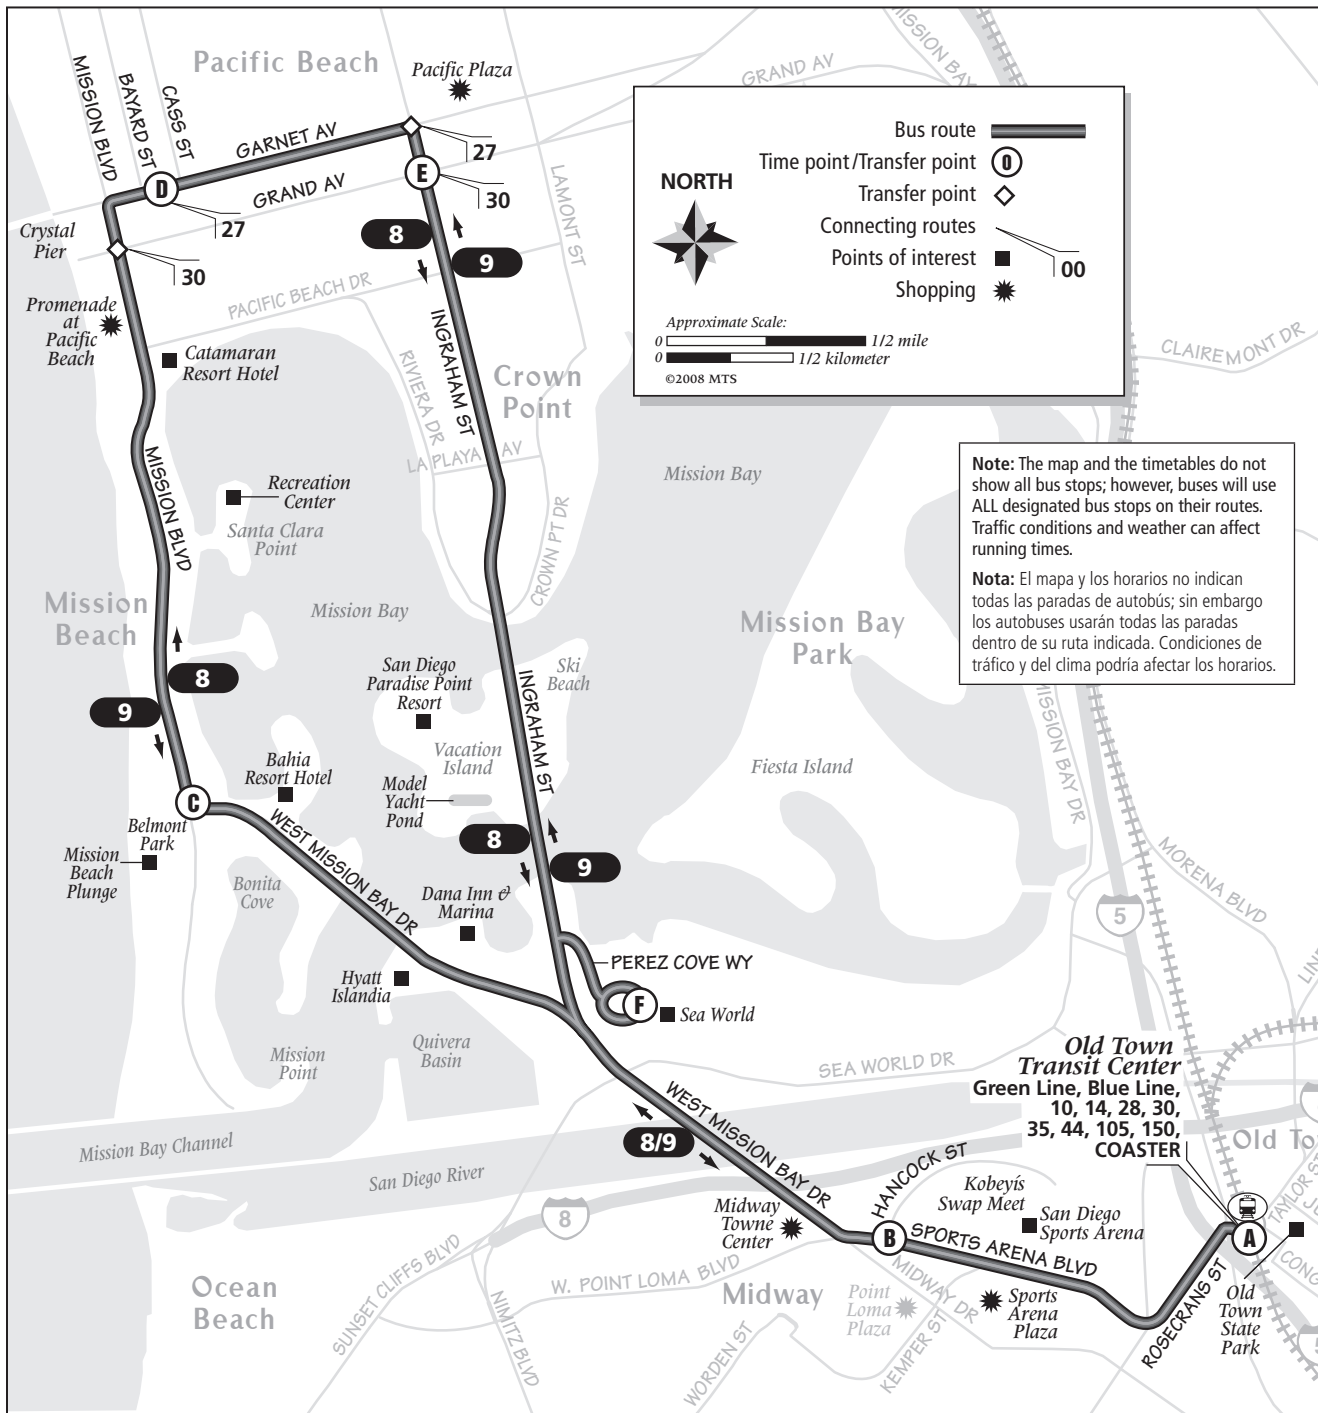

The Transit Store vende todo tipo de boletos y pases para uso en autobuses y Trolley de transporte público.

Almacenes Ralphs, Vons, Longs Drugs, y seleccionados Food 4 Less del condado de San Diego venden algunos pases mensuales de transporte regional. Para las tiendas más cercanas ó para más información contacte a información Regional de Tránsito a 511. Es recomendado contactar el almacén adecuado en avance para asegurarse de la cantidad y disponibilidad de los pases que uno busca comprar.

For more transit information, please visit:

Para más información sobre tránsito por favor visite la página de Internet:

www.sdmts.com

PHONE DIRECTORY DIRECTORIO TELEFONICO

Customer Service/Suggestions

Servicio al cliente/Sugerencias (619) 557-4555

SafeWatch

(619) 557-4500

Information Información

• Regional Transit Information: 511
Información de transporte público regional:

• TTY/TDD (teletype for hearing impaired): (619) 234-5005
Teletipo para sordos: or/o (888) 722-4889

• InfoExpress (24-hour info via Touch-Tone phone): (619) 685-4900
Información las 24 horas (via teléfono de teclas):

• For MTS online trip planning: www.sdmts.com
Planificación de viajes por Internet:

The Transit Store/Lost & Found

The Transit Store/Objetos extraviados

• Articles found on the bus are turned in at The Transit Store:
Artículos encontrados en los autobuses son entregados a The Transit Store: (619) 234-1060

Please Note

Tome nota

- Senior (60+ years)/Disabled/Medicare fare requires valid drivers license, DMV Senior/Disabled ID card, Medicare card, MTS, or NCTD ID card.

Tarifa de mayores de 60 años, discapacitados ó Medicare únicamente dada con licencia de manejo vigente, tarjeta de identificación del DMV, tarjeta de Medicare, ó tarjeta de identificación del MTS ó NCTD.

- Youth Pass available for ages 6–18. Driver may request ID.

Los niños y jóvenes de 6 a 18 años pueden viajar con pases para jóvenes al comprobar su edad a petición del chofer.

- "Priority seating" are seats that are designated for the convenience of persons with special needs. Please make these seats available for seniors and disabled persons as needed.

Los asientos de prioridad son facilitados para la conveniencia de personas con necesidades especiales. Por favor haga disponibles estos asientos para personas mayores y discapacitados.

- Fareboxes accept paper bills, coins, and dollar coins (except silver dollars), but do not give change.

Máquinas de cobro en los autobuses aceptan billetes, monedas, y monedas de dólar (excepto dólares de plata). Las máquinas no dan cambio.

- The schedules and other information shown in this timetable are subject to change. MTS does not assume responsibility for errors in timetables nor for any inconvenience caused by delayed buses.

Los horarios y información que se indican en este itinerario están sujetos a cambios. MTS no asume responsabilidad por errores en los itinerarios, ni por ningún perjuicio que se origine por los autobuses demorados.

Bike Racks

Estantes para bicicletas

Bicycles are welcome at no additional charge. Let the bus driver know before you load or unload your bike! When using the bike rack, stand the bike in the rack and secure your bike in place with the retaining bar. Bikes may be loaded/unloaded at any stop where it is feasible and safe.

MTS is not responsible for loss or damage to bicycles.

No es necesario pagar cargos adicionales por las bicicletas. ¡Avisé al conductor antes de cargar o descargar la bicicleta! Cuando use los estantes para bicicleta, coloque ambas ruedas hacia arriba en el estante y mantenga fija su bicicleta con la barra de retención. Las bicicletas pueden cargarse y descargarse en cualquier parada, siempre que sea seguro y factible.

MTS no es responsable por bicicletas dañadas o perdida.

The Transit Store (619) 234-1060

102 Broadway (at First Avenue), San Diego

Monday through Friday — 9:00 a.m. to 5:00 p.m.
Saturday and Sunday closed

- Passes, tokens, ID cards, lost & found

102 Broadway (esquina de avenida 1st), San Diego

lunes a viernes — 9:00 a.m. to 5:00 p.m.
sábado a domingo cerrado

- Pases, tarjetas de identificación, artículos extraviados y devueltos

LOCAL SERVICE

Old Town
Mission Beach
Pacific Beach
Crown Point

8/9

Old Town Transit Center ~
Pacific Beach ~ Sea World

Points of Interest:

- Sea World
- Sports Arena
- Mission Bay
- Crystal Pier
- Belmont Park

Metropolitan Transit System