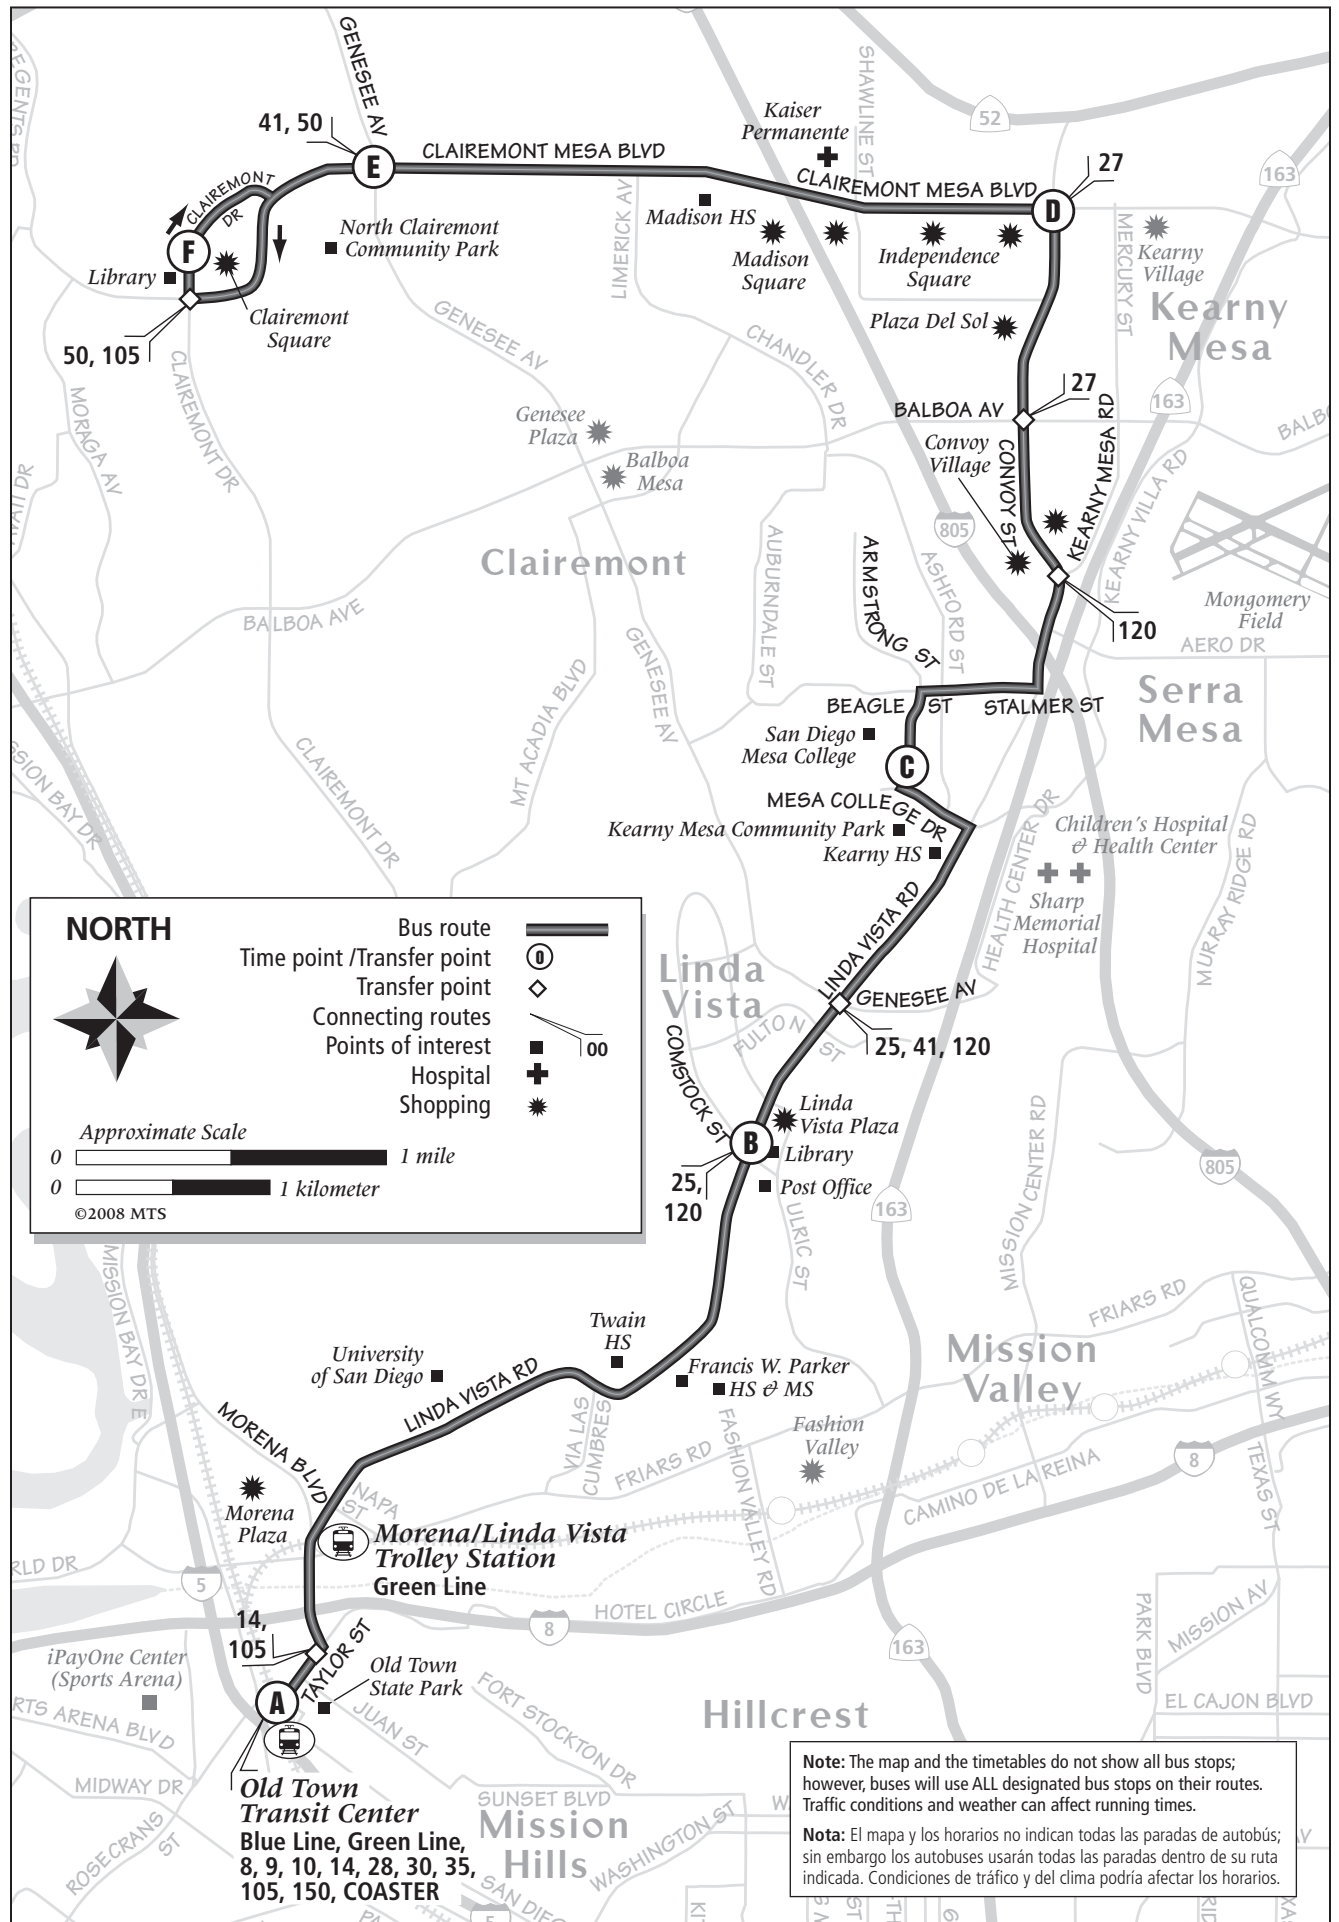

MTS is not responsible for loss or damage to bicycles.

No es necesario pagar cargos adicionales por las bicicletas. ¡Avisé al

PHONE DIRECTORY DIRECTORIO TELEFONICO

Customer Service/Suggestions

Servicio al cliente/Sugerencias **(619) 557-4555**

SafeWatch

(619) 557-4500

Information Información

• Regional Transit Information:
Información de transporte público regional: **511**

• TTY/TDD (teletype for hearing impaired): or/o **(619) 234-5005**
Teletipo para sordos: **(888) 722-4889**

• InfoExpress (24-hour info via Touch-Tone phone): **(619) 685-4900**
Información las 24 horas (via teléfono de teclas):

• For MTS online trip planning:
Planificación de viajes por Internet: **www.sdmts.com**

The Transit Store/Lost & Found

The Transit Store/Objetos extraviados

• Articles found on the bus are turned in at The Transit Store:
Artículos encontrados en los autobuses son entregados a The Transit Store: **(619) 234-1060**

URBAN SERVICE

Old Town
Linda Vista
Kearny Mesa
Clairemont

44

Old Town Transit Center ~ Clairemont

Points of Interest:

- University of San Diego
- San Diego Mesa College
- Kearny High School
- Kearny Mesa Comm. Park
- Convoy Village
- Madison High School

Metropolitan Transit System

August 31, 2008

Accessible

conductor antes de cargar o descargar la bicicleta! Cuando use los estantes para bicicleta, coloque ambas ruedas hacia arriba en el estante y mantenga fija su bicicleta con la barra de retención. Las bicicletas pueden cargarse y descargarse en cualquier parada, siempre que sea seguro y factible.

MTS no es responsable por bicicletas dañadas o perdida.

While on board, remember:

Estando a bordo, recuerde:

The Transit Store **(619) 234-1060**

102 Broadway (at First Avenue), San Diego

Monday through Friday — 9:00 a.m. to 5:00 p.m.
Saturday and Sunday closed

• Pases, tokens, ID cards, lost & found

102 Broadway (esquina de avenida 1st), San Diego

lunes a viernes — 9:00 a.m. to 5:00 p.m.
sábado a domingo cerrado

• Pases, tarjetas de identificación, artículos extraviados y devueltos