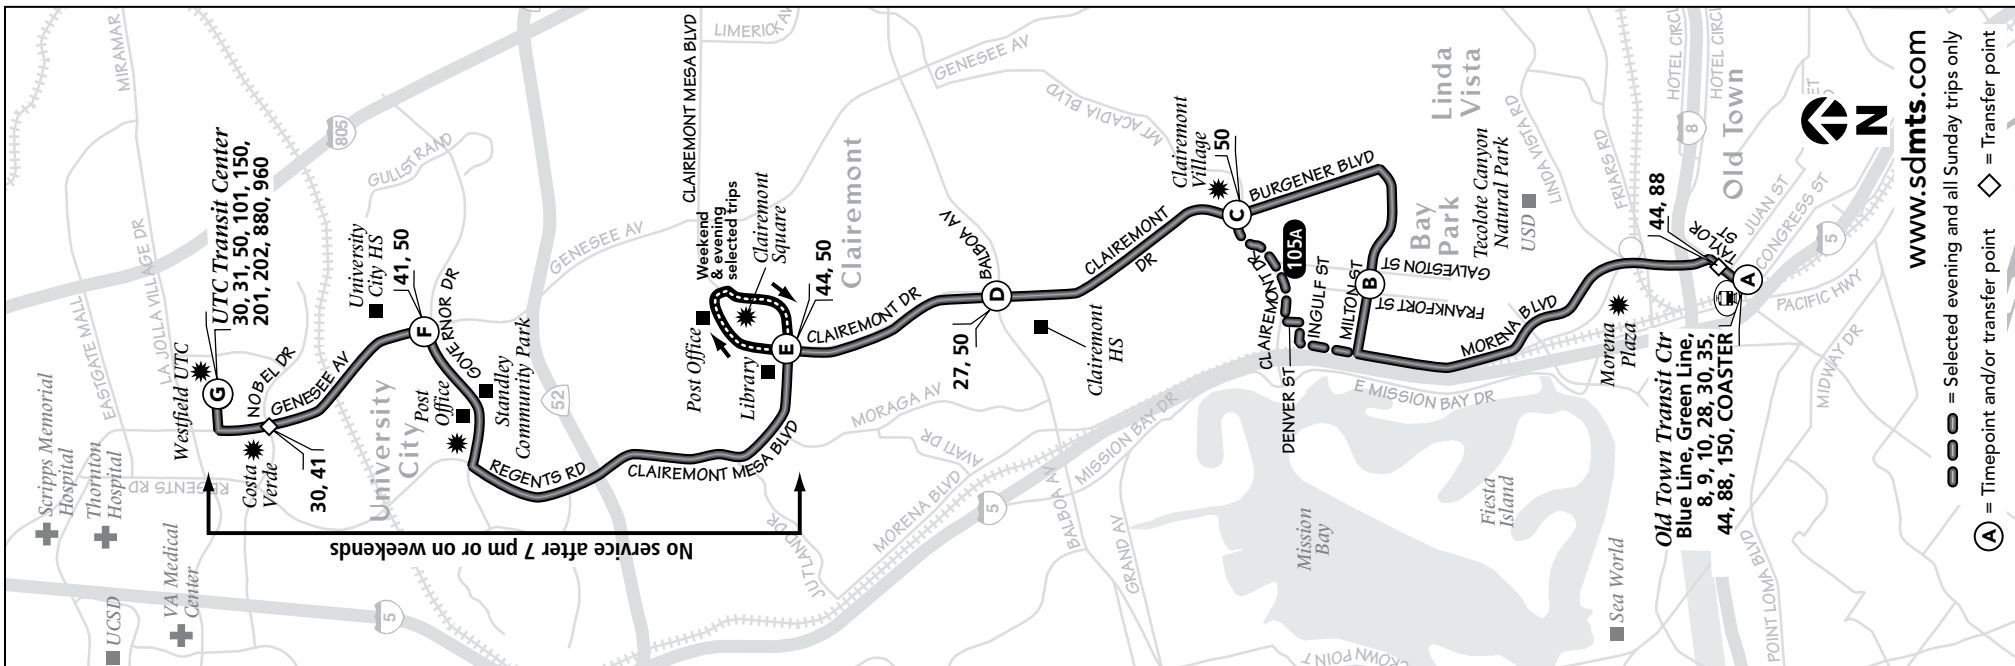

Route 105

Monday through Friday / Lunes a viernes

Old Town → Clairemont → University City

(A) Old Town Transit Ctr. DEPART	(B) Milton St. & Galveston St.	(C) Clairemont Dr. & Burgener Bl.	(D) Clairemont Dr. & Balboa Ave.	(E) Clairemont Mesa Bl. & Clairemt. Dr.	(F) Genesee Ave. & Governor Dr.	(G) UTC Transit Ctr. ARRIVE
5:15a	5:24a	5:30a	5:35a	5:39a	5:45a	5:50a
5:45	5:54	6:00	6:05	6:09	6:15	6:20
6:15	6:25	6:31	6:37	6:42	6:50	6:57
6:45	6:55	7:01	7:07	7:12	7:20	7:27
7:15	7:25	7:31	7:37	7:42	7:50	7:57
7:45	7:55	8:01	8:07	8:12	8:20	8:27
8:15	8:25	8:31	8:37	8:42	8:50	8:57
8:45	8:55	9:01	9:07	9:12	9:20	9:27
AND THEN EVERY 30 MINUTES AT: / Y LUEGO CADA 30 MINUTOS A LA:						
:15	:25	:31	:36	:41	:48	:54
:45	:55	:01	:06	:11	:18	:24
UNTIL: / HASTA:						
1:15p	1:25	1:31p	1:36p	1:41p	1:48p	1:54p
1:45	1:55	2:01	2:07	2:12	2:20	2:26
2:15	2:25	2:31	2:37	2:42	2:50	2:56
2:45	2:55	3:01	3:07	3:12	3:20	3:26
3:15	3:25	3:31	3:37	3:42	3:50	3:56
3:45	3:55	4:02	4:08	4:14	4:22	4:29
4:15	4:25	4:32	4:38	4:44	4:52	4:59
4:48	4:58	5:05	5:11	5:17	5:25	5:32
5:18	5:28	5:35	5:41	5:47	5:55	6:02
5:48	5:58	6:05	6:11	6:17	6:25	6:32
6:18	6:27	6:34	6:39	6:45	6:52	6:58
6:48	6:57	7:04	7:09	7:15	7:22	7:28
A 7:20	—	7:30	7:35	7:39	—	—
A 8:20	—	8:29	8:33	8:37	—	—
A 9:20	—	9:29	9:33	9:37	—	—
A 10:20	—	10:29	10:33	10:37	—	—

A = Route 105A: Operates via Denver St. Does not serve Milton St. or Burgener Blvd. / Ruta 105A: Opera a través de Denver St. No sirve Milton St. o Burgener Blvd.

B = Trip begins 3 minutes earlier on Clairemont Dr. north of Clairemont Mesa Blvd. (Clairemont Square)