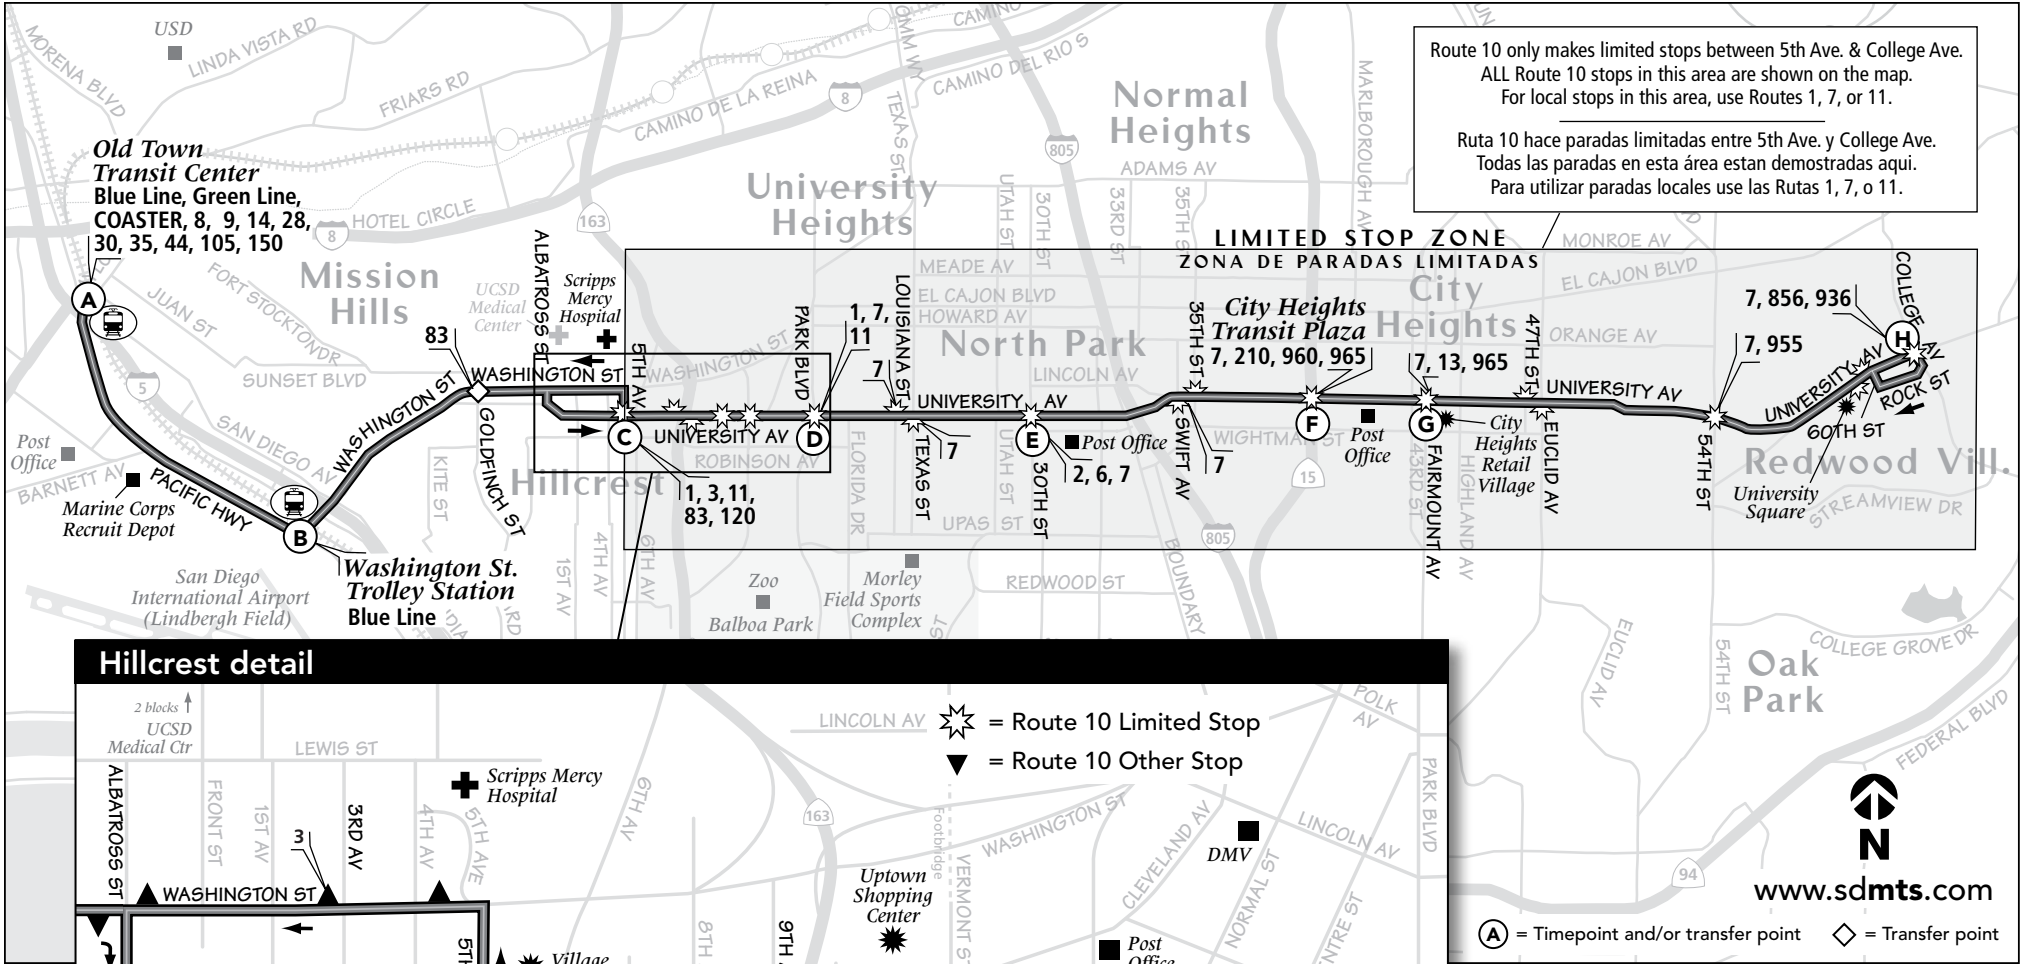

Route 10 only makes limited stops between 5th Ave. & College Ave. ALL Route 10 stops in this area are shown on the map. For local stops in this area, use Routes 1, 7, or 11.
Ruta 10 hace paradas limitadas entre 5th Ave. y College Ave. Todas las paradas en esta área están demostradas aquí. Para utilizar paradas locales use las Rutas 1, 7, o 11.

LIMITED STOP ZONE / ZONA DE PARADAS LIMITADAS

Route 10 Saturday / *sábado*

Old Town ➔ Hillcrest ➔ North Park ➔ City Heights

(A)	(B)	(C)	(D)	(E)	(F)	(G)	(H)
Old Town Transit Ctr. DEPART	Washington St. & Pacific Hwy.	University Ave. & 5th Ave.	University St. & Park Blvd.	University Ave. & 30th St.	City Heights Transit Plaza @ 15-Fwy.	University Ave. & Fairmount Ave.	University Ave. & College Ave. ARRIVE
6:18a	6:22a	6:29a	6:34a	6:38a	6:43a	6:46a	6:52a
6:48	6:52	6:59	7:04	7:08	7:13	7:16	7:22
7:18	7:22	7:30	7:36	7:40	7:46	7:50	7:57
7:48	7:52	8:00	8:06	8:10	8:16	8:20	8:27
8:18	8:22	8:30	8:36	8:40	8:46	8:50	8:57
8:48	8:52	9:00	9:06	9:10	9:16	9:20	9:27
9:18	9:22	9:30	9:36	9:40	9:46	9:50	9:57
9:33	9:37	9:45	9:51	9:55	10:01	10:05	10:12
9:48	9:52	10:00	10:06	10:10	10:16	10:20	10:27
10:03	10:07	10:15	10:21	10:25	10:31	10:35	10:42
10:18	10:22	10:30	10:36	10:40	10:46	10:50	10:58
10:33	10:38	10:46	10:52	10:56	11:02	11:06	11:14
10:48	10:53	11:01	11:08</				