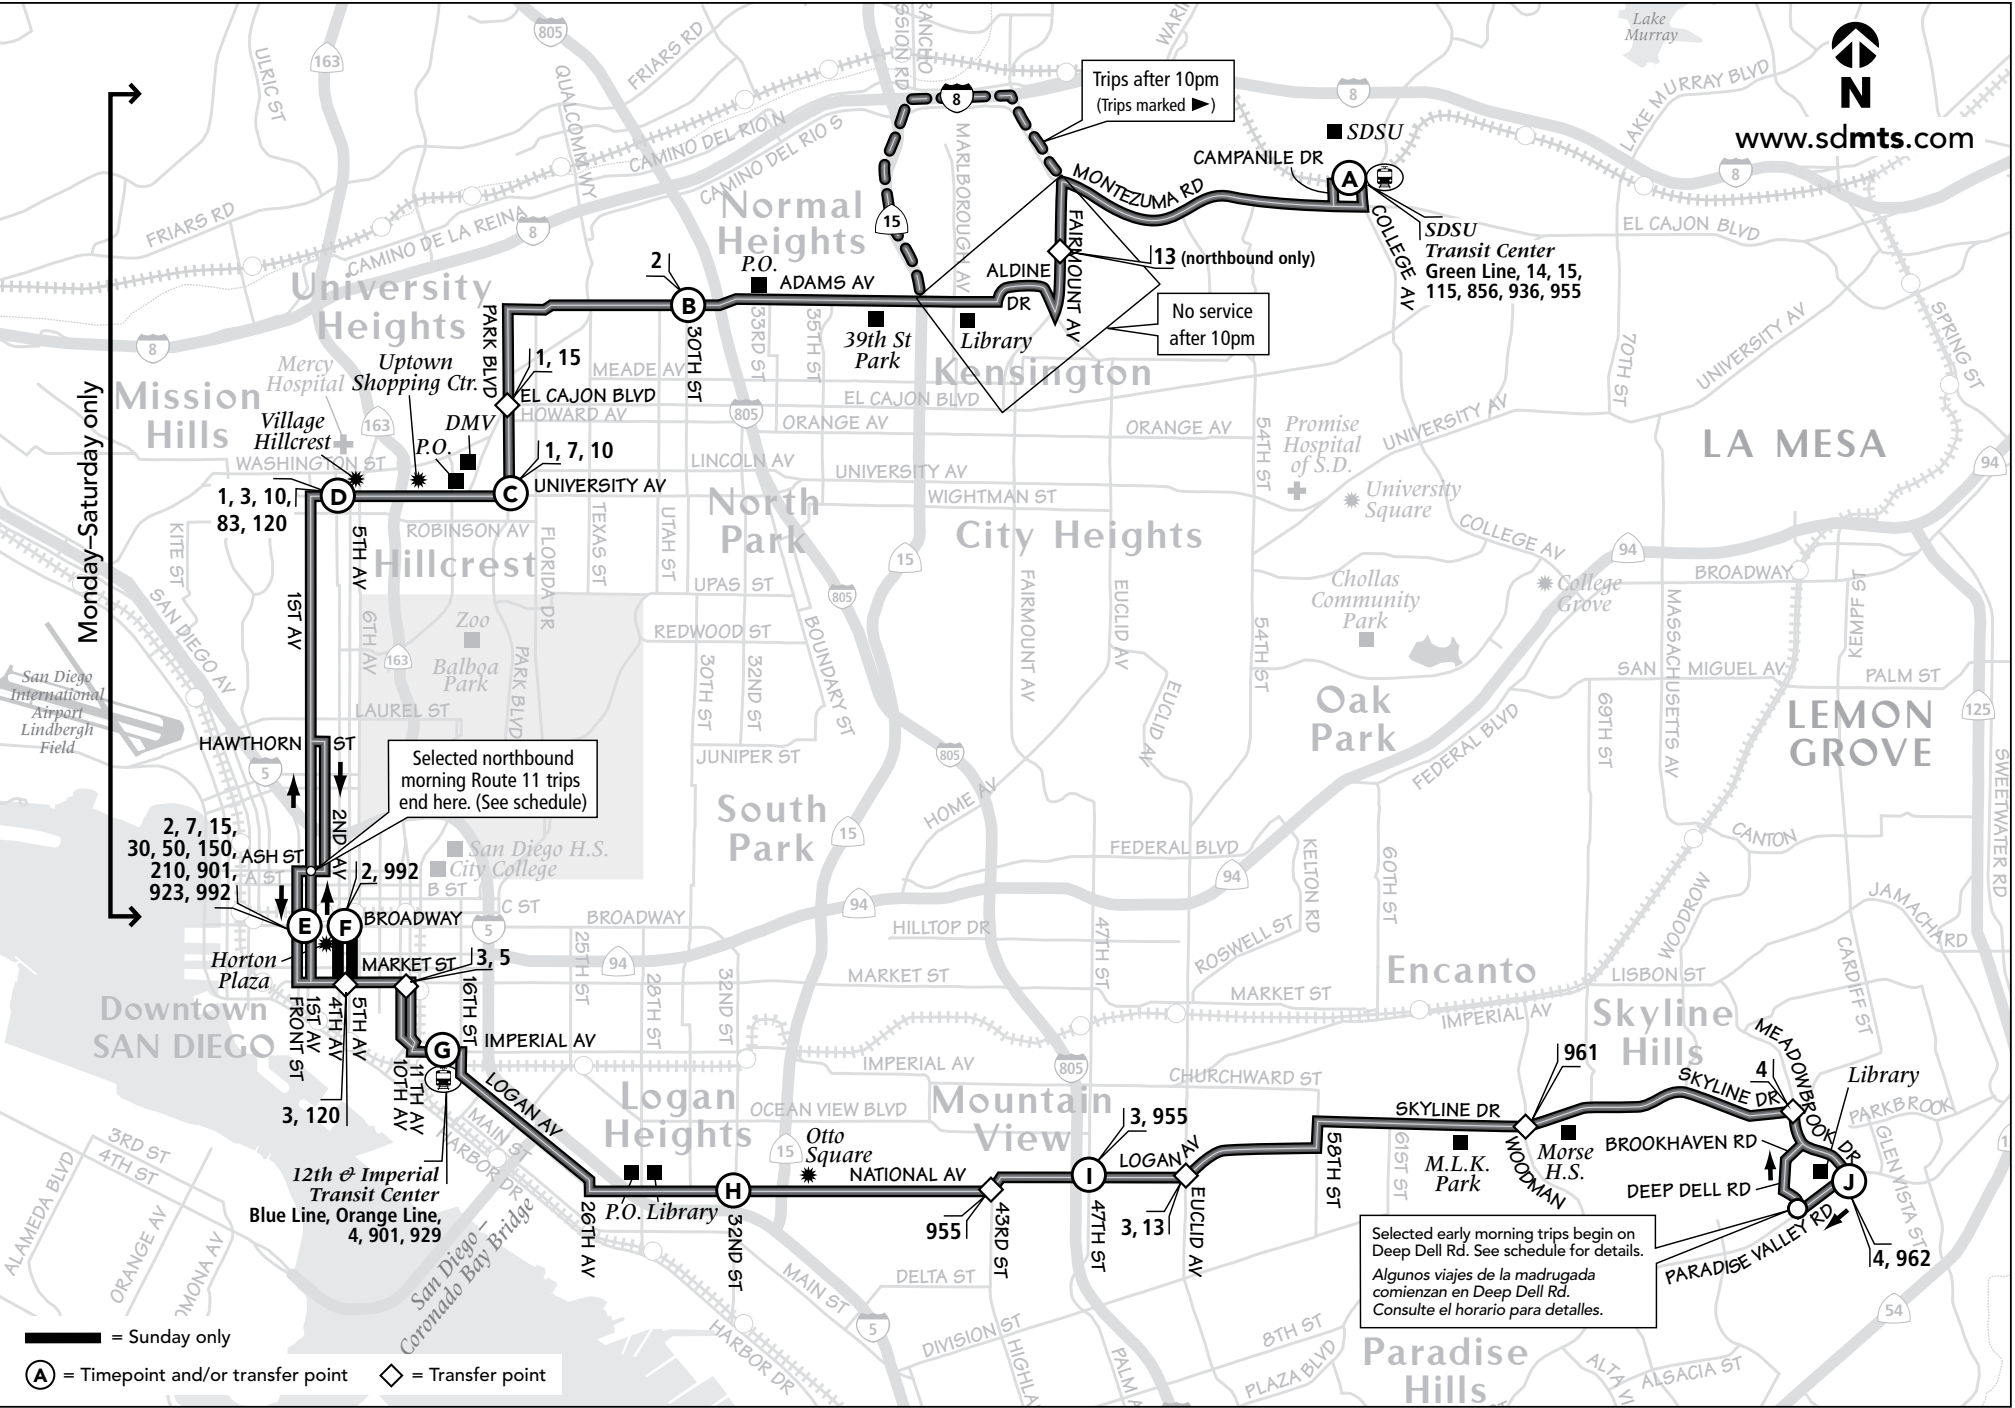

11

SDSU – Skyline Hills

via Adams Ave. / Downtown / National Ave.

DESTINATIONS

- First Ave.
- Hillcrest DMV
- Skyline Dr.
- Skyline Hills Library
- Uptown Shopping Center
- Village Hillcrest

SDSU 12th & Imperial

DAY PASS (REGIONAL) / Pase diario (Regional)

Valid for unlimited travel for one person on Trolley, most MTS buses, NCTD Breeze and SPRINTER. Valid for a discount on COASTER fares; not valid on Premium Express, Rural, or special service buses, or ADA paratransit.

Válidos para viajes ilimitados de una sola persona para: el Trolley, la mayoría de los autobuses de MTS, y los servicios del NCTD de BREEZE y SPRINTER. Válidos para acceder a descuentos en el COASTER, pero no para las rutas Premium Express ni rurales, los servicios especiales ni los servicios para discapacitados de ADA.

* I.D. required for discount fare or pass. / * Se requiere identificación para tarifas o pases de descuento.

For more information on riding MTS services, pick up a Rider's Guide on a bus or at the Transit Store, or visit www.sdmts.com. Para obtener más información sobre el uso de los servicios de MTS, recoga un 'Rider's Guide' en un autobús o en 'The Transit Store,' o visita a www.sdmts.com.

Thank you for riding MTS! ¡Gracias por viajar con MTS!

The schedules and other information shown in this timetable are subject to change. MTS does not assume responsibility for errors in timetables nor for any inconvenience caused by delayed buses. Los horarios y información que se indican en este itinerario están sujetos a cambios. MTS no asume responsabilidad por errores en los itinerarios, ni por ningún perjuicio que se origine por los autobuses demorados.

Alternative formats are available upon request. Please call: / Formato alternativo disponible al preguntar. Favor de llamar: (619) 231-1466

Route 11

Sunday* / domingo*

Downtown → Skyline Hills

(A) SDSU Transit Center	(B) Adams Ave. & 30th St.	(C) 4th Ave. & Broadway DEPART	(D) 5th Ave. & Broadway DEPART	(E) 12th & Imperial Transit Center	(F) National Ave. & 32nd St.	(G) Logan Ave. & 47th St.	(H) Paradise Valley Rd. & Meadowbrook ARRIVE
		7:06a	7:14a	7:23a	7:31a	7:45a	
		8:06	8:14	8:24	8:32	8:46	
		9:05	9:14	9:26	9:34	9:49	
		10:05	10:14	10:26	10:34	10:49	
		10:34	10:44	10:56	11:04	11:19	
		11:04	11:14	11:26	11:34	11:49	
		11:34	11:44	11:56	12:04p	12:19p	
		12:04p	12:14p	12:26p	12:34	12:49	
		12:34	12:44	12:56	1:04	1:19	
		1:04	1:14	1:26	1:34	1:49	
		1:34	1:44	1:56	2:04	2:19	
		2:04	2:14	2:26	2:34	2:49	
		2:34	2:44	2:56	3:04	3:19	
		3:04	3:14	3:26	3:34	3:49	
		3:34	3:44	3:56	4:04	4:19	
		4:04	4:14	4:26	4:34	4:49	
		4:34	4:44	4:56	5:04	5:19	
		5:04	5:14	5:24	5:32	5:47	
		5:34	5:44	5:56	6:02	6:17	
		6:05	6:14	6:24	6:32	6:47	
		7:06	7:14	7:24	7:32	7:47	
		8:06	8:14	8:24	8:32	8:47	
		9:06	9:14	9:23	9:31	9:45	

Skyline Hills → Downtown

(J) Paradise Valley Rd. & Meadowbrook DEPART	(I) Logan Ave. & 47th St.	(H) National Ave. & 32nd St.	(G) 12th & Imperial Transit Center	(F) 5th Ave. & Broadway ARRIVE	(C) 4th Ave. & Broadway DEPART	(D) 5th Ave. & Broadway DEPART	(E) 12th & Imperial Transit Center	(B) Adams Ave. & 30th St.	(A) SDSU Transit Center
5:25a	5:40a	5:48a	5:57a	6:05a					
6:21	6:37	6:45	6:55	7:03					
7:18	7:35	7:43	7:55	8:03					
8:18	8:35	8:43	8:55	9:03					
9:17	9:34	9:43	9:55	10:04					
9:46	10:03	10:12	10:24	10:33					
10:16	10:33	10:42	10:54	11:03					
10:46	11:03	11:12	11:24	11:35					
11:14	11:31	11:40	11:52	12:03p					
11:44	12:01p	12:10p	12:22p	12:33					
12:14p	12:31	12:40	12:52	1:03					
12:44	1:01	1:10	1:22	1:33					
1:14	1:31	1:40	1:52	2:03					
1:44	2:01	2:10	2:22	2:33					
2:14	2:31	2:40	2:52	3:03					
2:44	3:01	3:10	3:22	3:33					
3:14	3:31	3:40	3:52	4:03					
3:44	4:01	4:10	4:22	4:33					
4:19	4:35	4:43	4:54	5:05					
4:49	5:05	5:13	5:24	5:35					
5:20	5:36	5:44	5:55	6:06					
6:23	6:38	6:45	6:55	7:04					
7:23	7:38	7:45	7:55	8:03