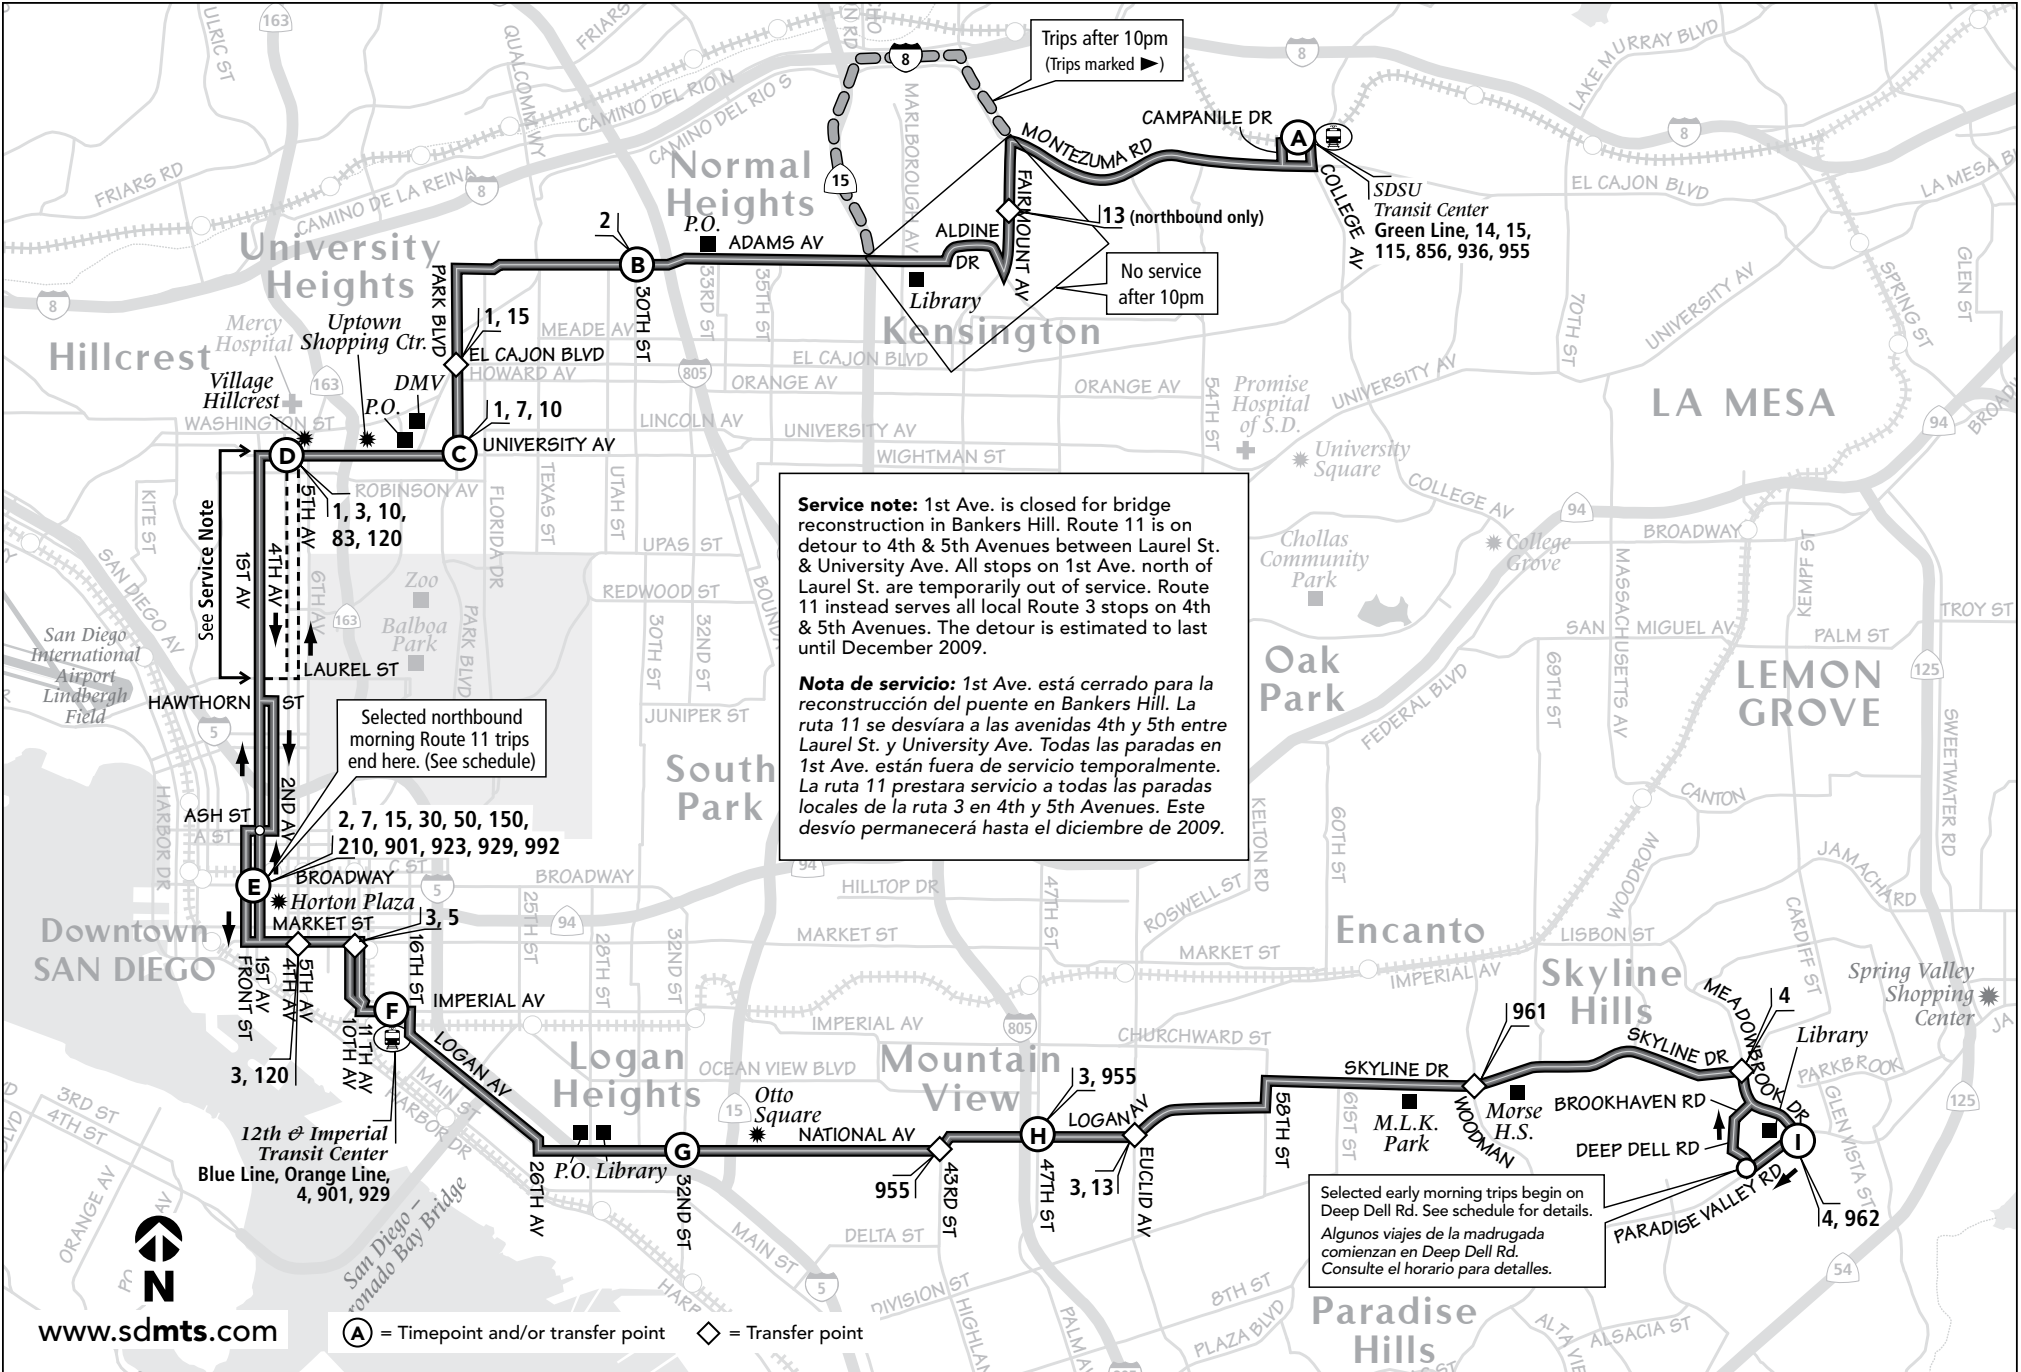

SDSU
12th & Imperial

Route 11

Sunday and Holidays* / domingo y días festivos*

SDSU → Downtown → Skyline Hills

(A) SDSU Transit Center DEPART	(B) Adams Ave. & 30th St.	(C) Park Blvd. & University Ave.	(D) University Ave. & 5th Ave.	(E) 1st Ave & Broadway	(F) 12th & Imperial Transit Center	(G) National Ave. & 32nd St.	(H) Logan Ave. & 47th St.	(I) Paradise Vly. Rd. & Meadowbrk. ARRIVE
5:10a	5:23a	5:29a	5:33a	5:46a	5:55a	6:04a	6:10a	6:22a
6:08	6:21	6:28	6:32	6:46	6:55	7:04	7:11	7:24
6:55	7:08	7:15	7:19	7:33	7:42	7:51	7:58	8:11
7:28	7:42	7:49	7:54	8:08	8:18	8:27	8:35	8:49
7:54	8:09	8:17	8:23	8:38	8:48	8:58	9:06	9:20
8:24	8:39	8:47	8:53	9:08	9:18	9:28	9:36	9:50
8:52	9:08	9:16	9:22	9:37	9:48	9:59	10:07	10:22
9:21	9:37	9:45	9:52	10:07	10:18	10:30	10:38	10:53
9:49	10:06	10:14	10:21	10:36	10:48	11:00	11:08	11:23
10:19	10:36	10:44	10:51	11:06	11:18	11:30	11:38	11:53
10:49	11:06	11:14	11:21	11:36	11:48	12:00p	12:08p	12:23p
11:19	11:36	11:44	11:51	12:06p	12:18p	12:30	12:38	12:53
11:49	12:06p	12:14p	12:21p	12:36	12:48	1:00	1:08	1:23
12:19p	12:36	12:44	12:51	1:06	1:18	1:30	1:38	1:53
12:49	1:06	1:14	1:21	1:36	1:48	2:00	2:08	2:23
1:19	1:36	1:44	1:51	2:06	2:18	2:30	2:38	2:53
1:49	2:06	2:14	2:21	2:36	2:48	3:00	3:08	3:23
2:19	2:36	2:44	2:51	3:06	3:18	3:30	3:38	3:53
2:49	3:06	3:14	3:21	3:36	3:48	4:00	4:08	4:23
3:19	3:36	3:44	3:51	4:06	4:18	4:30	4:38	4:53
3:49	4:06	4:14	4:21	4:36	4:48	5:00	5:08	5:23
4:19	4:36	4:44	4:51	5:06	5:18	5:30	5:38	5:53
4:49	5:06	5:14	5:21	5:36	5:48	6:00	6:08	6:23
5:20	5:36	5:44	5:51	6:06	6:18	6:28	6:36	6:51
5:50	6:06	6:14	6:21	6:36	6:48	6:58	7:06	7:21
6:20	6:36	6:44	6:51	7:06	7:18	7:28	7:36	7:51
6:55	7:09	7:17	7:22	7:37	7:48	7:58	8:06	8:21
7:25	7:39	7:47	7:52	8:07	8:18	8:28	8:36	8:51
7:55	8:09	8:17	8:22	8:37	8:48	8:58	9:06	9:21
8:25	8:39	8:47	8:52	9:07	9:18	9:28	9:36	9:51
—	—	—	—	9:38	9:48	9:57	10:05	10:19
9:28	9:42	9:49	9:54	10:08	10:18	10:27	10:35	10:49
10:27	10:43	10:50	10:54	11:08	11:18	11:26	11:34	11:47