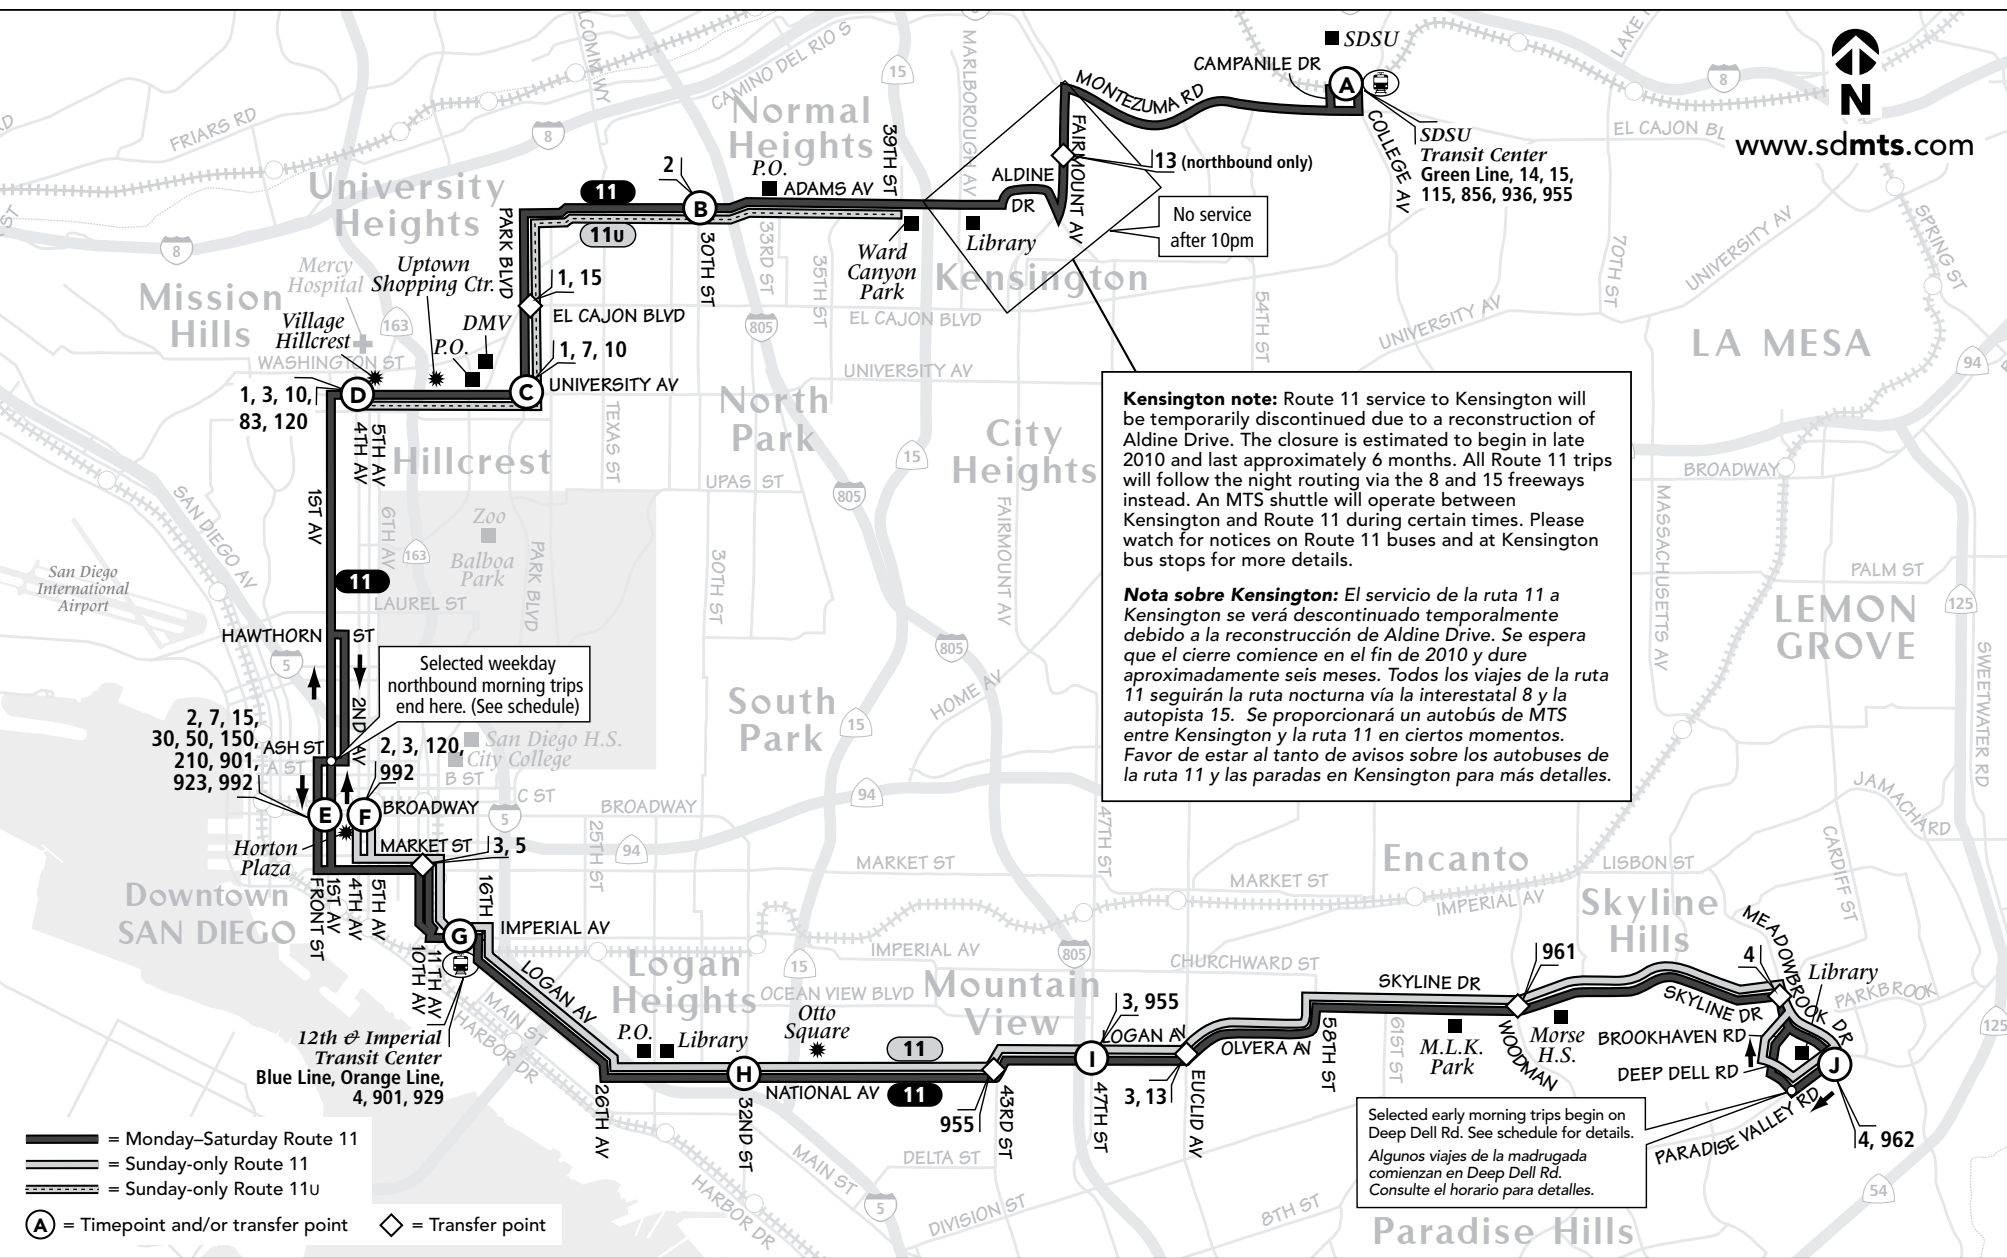

11

SDSU – Skyline Hills
via Adams Ave. / Downtown / National Ave.

DESTINATIONS

- First Ave.
- Hillcrest DMV
- Skyline Dr.
- Skyline Hills Library
- Uptown Shopping Center
- Village Hillcrest

DAY PASS (REGIONAL) / Pase diario (Regional)

Valid for unlimited travel for one person on Trolley, most MTS buses, NCTD Breeze and SPRINTER. Valid for a discount on COASTER fares; not valid on Premium Express, Rural, or special service buses, or ADA paratransit.

Válidos para viajes ilimitados de una sola persona para: el Trolley, la mayoría de los autobuses de MTS, y los servicios del NCTD de BREEZE y SPRINTER. Válidos para acceder a descuentos en el COASTER, pero no para las rutas Premium Express ni rurales, los servicios especiales ni los servicios para discapacitados de ADA.

For more information on riding MTS services, pick up a Rider's Guide on a bus or at the Transit Store, or visit www.sdmts.com. Para obtener más información sobre el uso de los servicios de MTS, recoga un 'Rider's Guide' en un autobús o en 'The Transit Store,' o visita a www.sdmts.com.

* I.D. required for discount fare or pass. * Se requiere identificación para tarifas o pases de descuento.

Thank you for riding MTS! ¡Gracias por viajar con MTS!

The schedules and other information shown in this timetable are subject to change. MTS does not assume responsibility for errors in timetables nor for any inconvenience caused by delayed buses. Los horarios y información que se indican en este itinerario están sujetos a cambios. MTS no asume responsabilidad por errores en los itinerarios, ni por ningún perjuicio que se origine por los autobuses demorados.

Alternative formats are available upon request. Please call: / Formato alternativo disponible al preguntar. Favor de llamar: (619) 231-1466

Route 11U Sunday* / domingo*		
Normal Heights → Hillcrest		
B 30th St. & Adams Ave. DEPART	C Park Blvd. & University Ave.	D 4th Ave. & University ARRIVE
7:02a	7:08a	7:14a
8:02	8:08	8:14
9:02	9:08	9:14
10:03	10:10	10:17
11:08	11:16	11:24
12:23p	12:31p	12:39p
1:38	1:46	1:54
2:53	3:01	3:09
4:08	4:16	4:24
5:23	5:31	5:39
6:31	6:39	6:47

• = Trips begin 6 minutes earlier at Adams & 39th. Los viajes comienzan 6 minutos antes a Adams y 39th.
§ = Trips end 7 minutes later at Adams & 39th. Viajes terminan 7 minutos más tarde en Adams y 39th.
B = On Sundays, catch Route 11U on 5th Avenue in front of Nami Sushi. En los domingos, encuentra la Ruta 11U en 5th Avenue en frente de Nami Sushi.

Route 11 Sunday* / domingo*				
Downtown → Skyline Hills				
F 4th Ave. & Broadway DEPART	G 12th & Imperial Transit Center	H National Ave. & 32nd St.	I Logan Ave. & 47th St.	J Paradise Valley Rd. & Meadowbrook ARRIVE
7:07a	7:15a	7:24a	7:32a	7:46a
8:07	8:15	8:25	8:33	8:47
9:06	9:15	9:27	9:35	9:50
10:06	10:15	10:27	10:35	10:50
10:35	10:45	10:57	11:05	11:20
11:05	11:15	11:27	11:35	11:50
11:35	11:45	11:57	12:05p	12:20p
12:05p	12:15p	12:27p	12:35	12:50
1:05	1:15	1:27	1:35	1:50
1:35	1:45	1:57	2:05	2:20
2:05	2:15	2:27	2:35	2:50
2:35	2:45	2:57	3:05	3:20
3:05	3:15	3:27	3:35	3:50
3:35	3:45	3:57	4:05	4:20
4:05	4:15	4:27	4:35	4:50
4:35	4:45	4:57	5:05	5:20
5:05	5:15	5:25	5:33	5:48
5:36	5:45	5:55	6:03	6:18
6:06	6:15	6:25	6:33	6:48
6:36	6:45	6:55	7:03	7:18
7:07	7:15	7:25	7:33	7:48
7:37	7:45	7:55	8:03	8:18
8:07	8:15	8:25	8:33	8:48
9:07	9:15	9:24	9:32	9:46

Route 11 Sunday* / domingo*				
Skyline Hills → Downtown				
J Paradise Valley Rd. & Meadowbrook DEPART	I Logan Ave. & 47th St.	H National Ave. & 32nd St.	G 12th & Imperial Transit Center	F 5th Ave. & Broadway ARRIVE
5:25a	5:40a	5:48a	5:57a	6:05a
6:19	6:35	6:43	6:53	7:01
—	7:03	7:11	7:23	7:31
7:16	7:33	7:41	7:53	8:01
—	8:03	8:11	8:23	8:31
8:16	8:33	8:41	8:53	9:01
—	9:02	9:11	9:23	9:32
9:15	9:32	9:41	9:53	10:02
9:45	10:02	10:11	10:23	10:32
10:15	10:32	10:41	10:53	11:02
10:45	11:02	11:11	11:23	11:32
11:15	11:32	11:41	11:53	12:04p
11:45	12:02p	12:11p	12:23p	12:34
12:15p	12:32	12:41	12:53	1:04
12:45	1:02	1:11	1:23	1:34
1:15	1:32	1:41	1:53	2:04
1:45	2:02	2:11	2:23	2:34
2:15	2:32	2:41	2:53	3:04
2:45	3:02	3:11	3:23	3:34
3:15	3:32	3:41	3:53	4:04
3:45	4:02	4:11	4:23	4:34
4:18	4:34	4:42	4:53	5:04
4:48	5:04	5:12	5:23	5:34
5:18	5:34	5:42	5:53	6:04
6:21	6:36	6:43	6:53	7:02
7:21	7:36	7:43	7:53	8:01