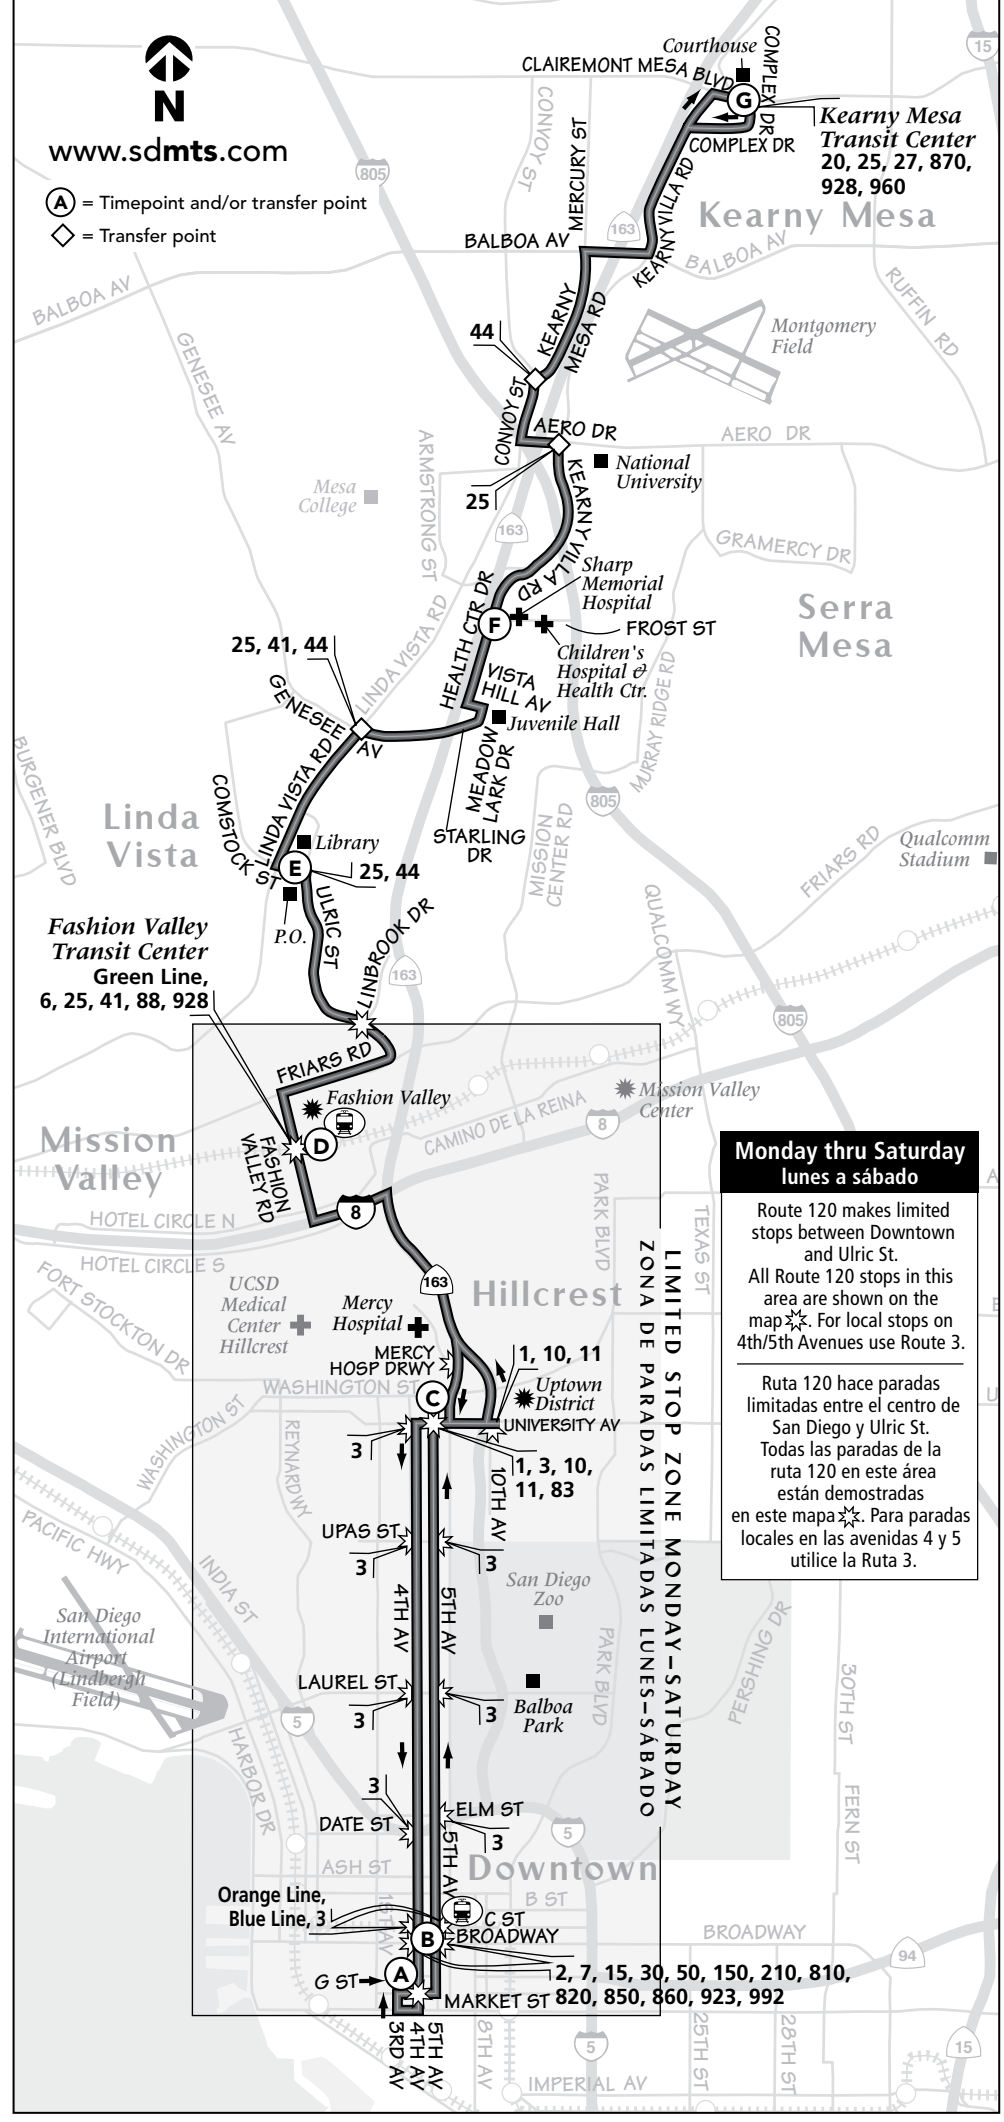

Route 120 Sunday* / domingo*

Kearny Mesa → Fashion Valley → Hillcrest → Downtown

DEPART	F	E	D	C	B	A
Kearny Mesa Transit Center	Sharp Hospital (Health Center & Frost)	Comstock St. & Linda Vista Rd.	Fashion Valley Transit Center	University Ave. & 5th Ave.	4th Ave. & Broadway	4th Ave. & G St.
ARRIVE						
	F 6:38a	6:44a	6:57a			
	7:08 (Route 20 to City College via Hillcrest)	7:44	7:57 C			
	8:08 (Route 20 to City College via Hillcrest)	8:44	8:57 C			
	F 8:38	9:08 (Route 20 to City College via Hillcrest)	9:01 C			
	F 9:40	9:46	10:01 C			
	F 10:10	10:16	10:32 C			
	F 10:40	10:46	11:02 C			
	F 11:10	11:16	11:32 C			
	F 11:40	11:46	12:02p C			
	F 12:10p	12:16p	12:32 C			
	F 12:40	12:46	1:02 C			
	F 1:10	1:16	1:32 C			
	F 1:40	1:46	2:02 C			
	F 2:10	2:16	2:32 C			
	F 2:40	2:46	3:02 C			
	F 3:10	3:16	3:32 C			
	F 3:40	3:46	4:02 C			
	F 4:10	4:16	4:32 C			
	F 4:40	4:46	5:02 C			
	F 5:10	5:16	5:32 C			
	F 5:40	5:46	6:02 C			
	F 6:10	6:16	6:32			
	F 6:38	6:44	6:59 C			
	7:08 (Route 20 to City College via Hillcrest)					
	F 7:38	7:44	7:58 C			
	8:08 (Route 20 to City College via Hillcrest)					
	F 8:38	8:44	8:58 C			
	F 9:38	9:44	9:58			