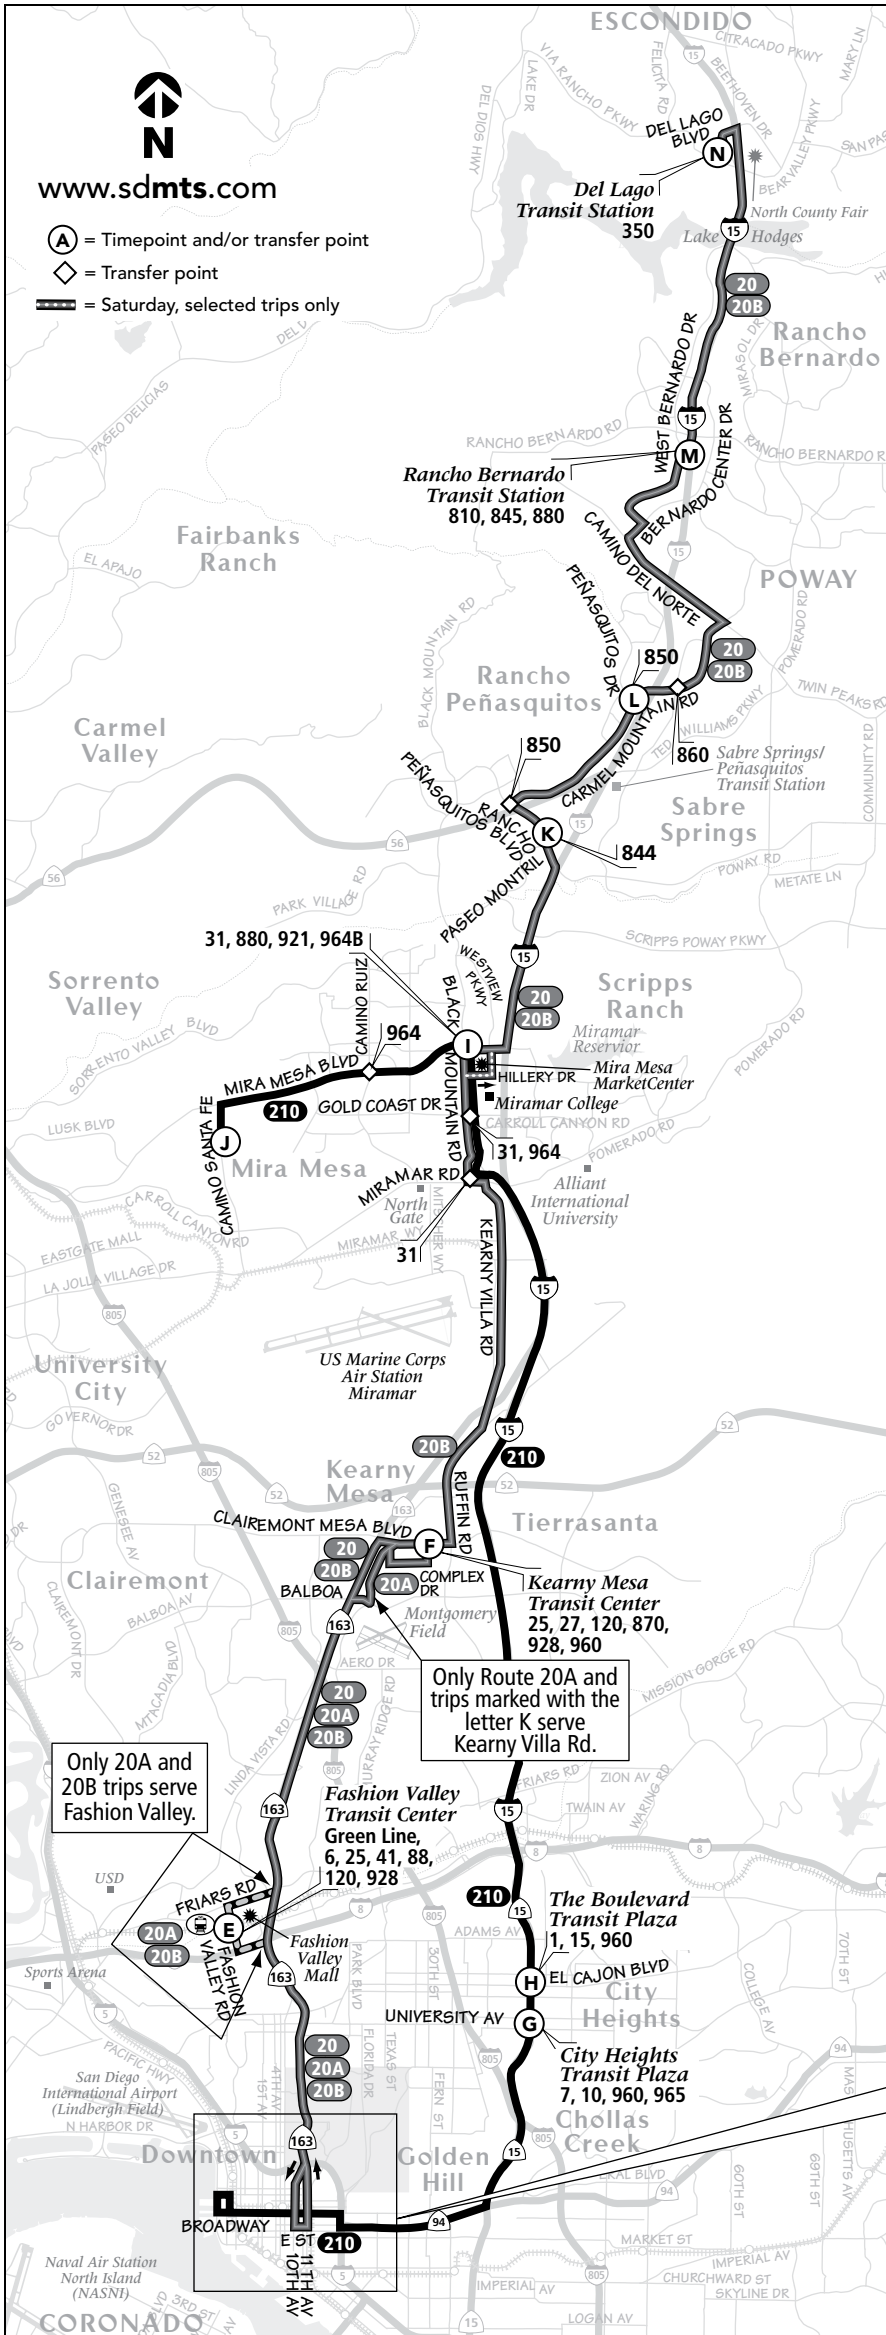

Thank you for riding MTS! ¡Gracias por viajar con MTS!

20

**Downtown –
Del Lago Station**
via Fashion Valley

210

**Downtown –
Mira Mesa Express**
via I-15 / Mid-City

DESTINATIONS

- City College
- County Administration Center (210)
- Downtown Courthouses (210)
- Fashion Valley Mall (20A & 20B)
- Miramar College
- Mira Mesa MarketCenter

TROLLEY CONNECTIONS
America Plaza
City College
Fashion Valley

Route 210 – Mornings only Monday through Friday / lunes a viernes

Mira Mesa → City Heights → Downtown

J	I	H	G	D	B	A
Camino Santa Fe & Flanders Dr. DEPART	Black Mountain Rd. & Mira Mesa Blvd.	The Boulevard Transit Plaza (El Cajon Blvd.)	City Heights Transit Plaza (University Ave.)	City College Trolley (Broadway)	Broadway & 4th Ave.	Ash St. & Harbor Dr. ARRIVE
6:01a	6:12a	6:30a	6:32a	6:42a	6:46a	6:55a
6:16	6:27	6:45	6:47	6:57	7:01	7:10
6:31	6:43	7:03	7:05	7:16	7:20	7:30
6:46	6:58	7:18	7:20	7:31	7:35	7:45
7:06	7:18	7:40	7:42	7:54	7:59	8:09

Route 210 – Afternoons only Monday through Friday / lunes a viernes

Downtown → City Heights → Mira Mesa

A	B	D	G	H	I	J
Ash St. & Harbor Dr. DEPART	Broadway & 3rd Ave	City College Trolley (Broadway)	City Heights Transit Plaza (University Ave.)	The Boulevard Transit Plaza (El Cajon Blvd.)	Black Mountain Rd. & Mira Mesa Blvd.	Camino Santa Fe & Flanders Dr. ARRIVE
3:58p	4:10p	4:16p	4:25p	4:27p	4:49p	5:04p
4:18	4:30	4:36	4:45	4:47	5:09	5:24
4:38	4:50	4:56	5:06	5:08	5:32	5:47
5:03	5:15	5:21	5:31	5:33	5:57	6:12
5:34	5:45	5:51	6:00	6:02	6:25	6:39