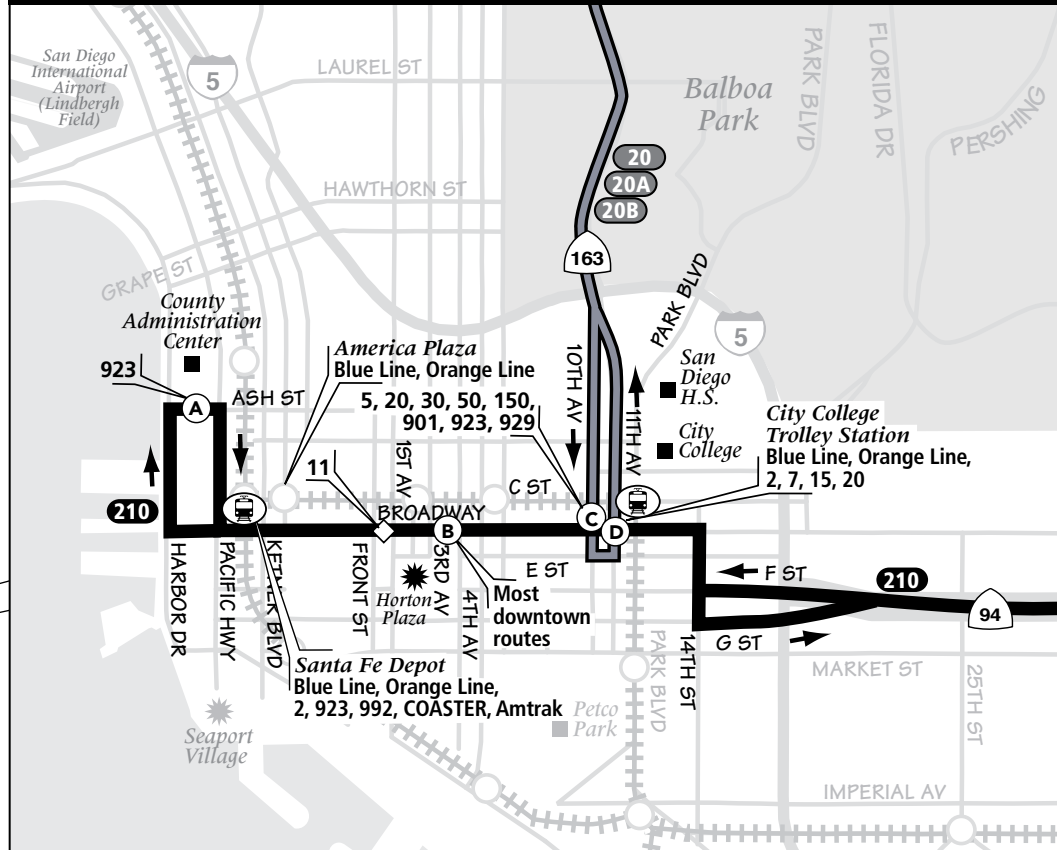

Downtown area detail