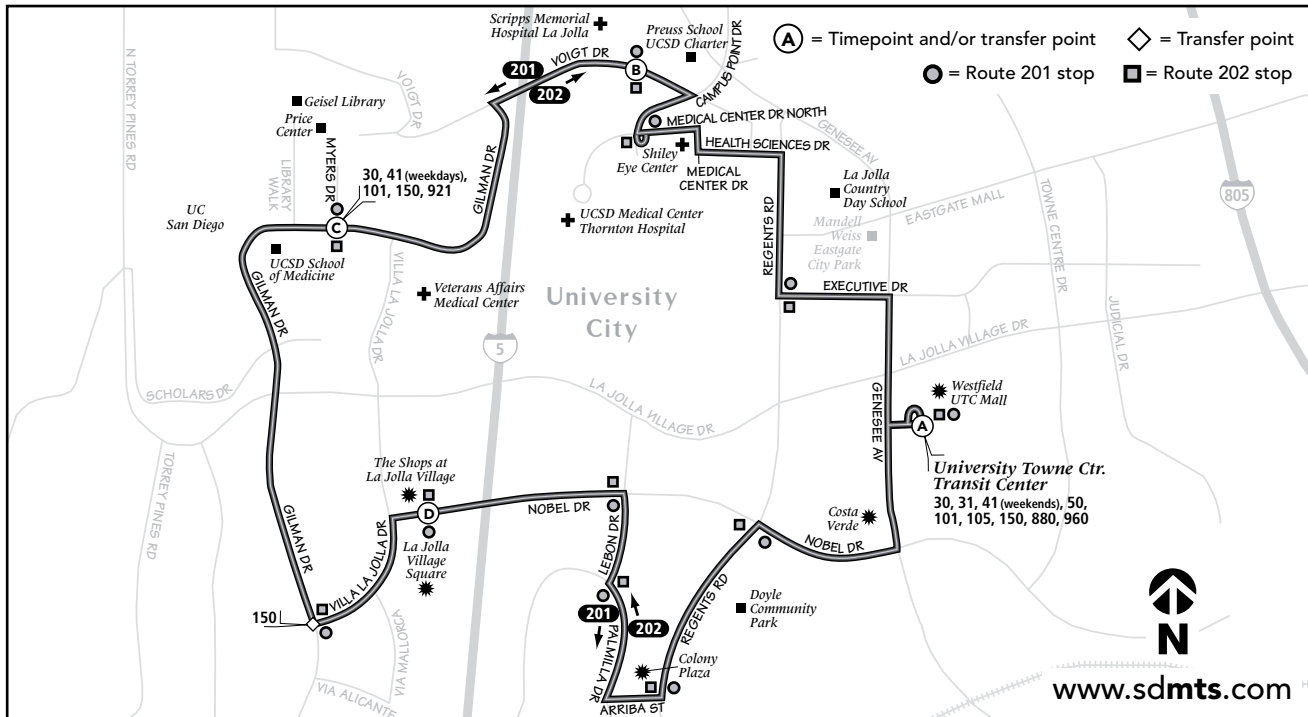

Thank you for riding MTS! ¡Gracias por viajar con MTS!

SuperLoop

201/202

UTC Transit Center – UCSD
via UCSD Medical Center or Nobel Dr.

DESTINATIONS

- Colony Plaza
- Costa Verde Shopping Center
- La Jolla Village Square
- Scripps Memorial Hospital
- The Shops at La Jolla Village
- UCSD Medical Center (La Jolla)
- Westfield UTC

The Transit Store

Your full-service store for

- Maps and Timetables
- Brochures
- Tickets and Passes
- Souvenirs
- Compass Cards
- Transit IDs and more!

102 Broadway (at First Avenue), Downtown San Diego
Open Monday - Friday, 9:00 a.m. to 5:00 p.m.

Route 201 Monday through Friday / *lunes a viernes*

UTC → UCSD Med. Ctr. → UCSD → La Jolla Vill. Sq. → UTC

(A) UTC Transit Center DEPART	(B) Scripps Memorial Hospital	(C) Gilman Dr. & Myers Dr. (UCSD)	(D) Nobel Dr. & La Jolla Village Square	(A) UTC Transit Center ARRIVE
5:50a	5:58a	6:01a	6:06a	6:15a
6:05	6:13	6:16	6:21	6:30
6:20	6:28	6:31	6:36	6:45
6:35	6:44	6:47	6:52	7:01
6:50	6:59	7:02	7:07	7:17
7:05	7:14	7:17	7:22	7:32
AND THEN EVERY 10 MINUTES UNTIL: / Y LUEGO CADA 10 MINUTOS HASTA:				
10:35	10:44	10:49	10:55	11:06
10:50	10:59	11:04	11:10	11:21
AND THEN EVERY 15 MINUTES AT: / Y LUEGO CADA 15 MINUTOS A LA:				
:05	:14	:19	:25	:36
:20	:29	:34	:40	:51
:35	:44	:49	:55	:06
:50	:59	:04	:10	:21
UNTIL: / HASTA:				
2:05p	2:14p	2:19p	2:25p	2:36p
AND THEN EVERY 10 MINUTES UNTIL: / Y LUEGO CADA 10 MINUTOS HASTA:				
5:35	5:44	5:49	5:55	6:07
5:50	5:59	6:03	6:09	6:21
6:05	6:14	6:18	6:24	6:35
6:20	6:29	6:33	6:39	6:50
6:35	6:44	6:48	6:54	7:05
6:50	6:59	7:03	7:09	7:20
7:05	7:14	7:18	7:24	7:35
7:20	7:29	7:33	7:39	7:50
7:35	7:44	7:48	7:54	8:05
7:50	7:59	8:03	8:09	8:20
8:05	8:14	8:18	8:23	8:34
8:20	8:28	8:32	8:37	8:48
8:35	8:43	8:47	8:52	9:02
8:50	8:58	9:02	9:07	9:17
9:05	9:13	9:17	9:22	9:32
9:20	9:28	9:32	9:37	9:47
9:35	9:43	9:47	9:52	10:01
9:50	9:58	10:01	10:06	10:15
10:05	10:13	10:16	10:21	10:30