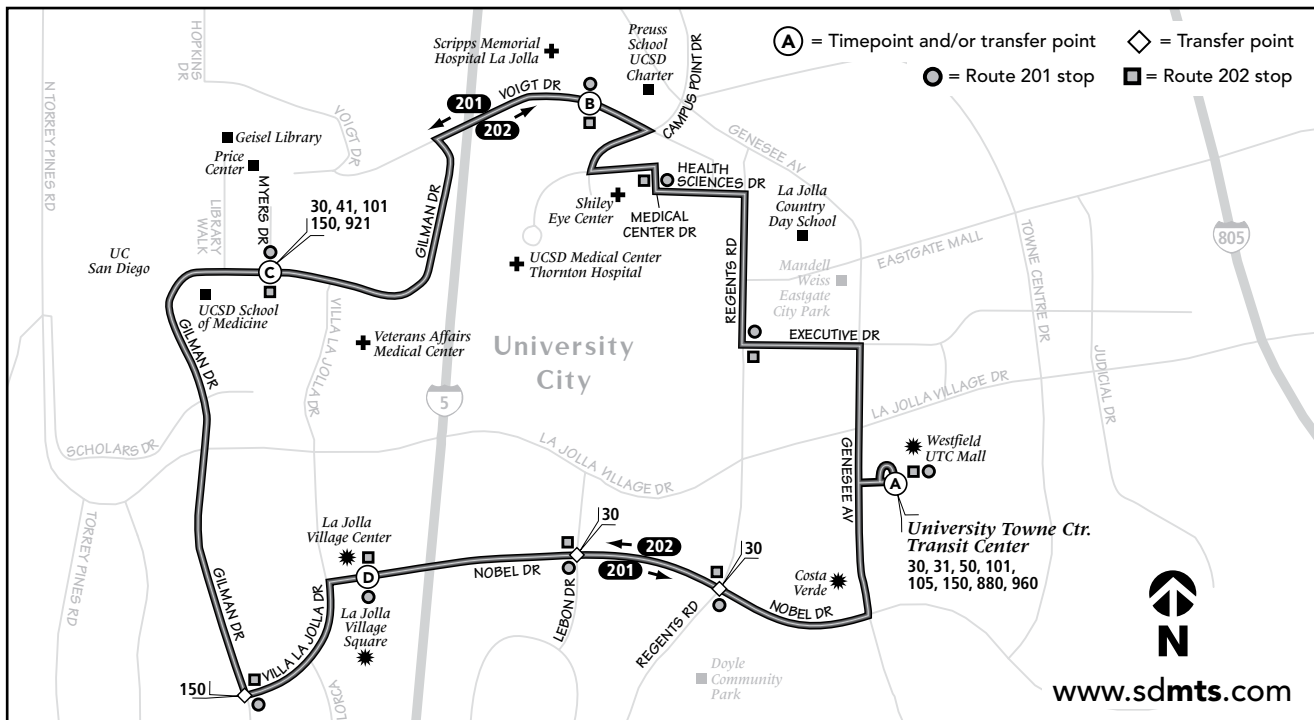

Thank you for riding MTS! ¡Gracias por viajar con MTS!

SuperLoop

201/202

UTC Transit Center – UCSD
via UCSD Medical Center or Nobel Dr.

DESTINATIONS

- Costa Verde Shopping Center
- La Jolla Village Center
- La Jolla Village Square
- Scripps Memorial Hospital
- UCSD Medical Center (La Jolla)
- Westfield UTC

The Transit Store

Your full-service store for

- Maps and Timetables
- Brochures
- Tickets and Passes
- Souvenirs
- Compass Cards
- Transit IDs and more!

102 Broadway (at First Avenue), Downtown San Diego
Open Monday - Friday, 9:00 a.m. to 5:00 p.m.

Route 201 Monday through Friday / lunes a viernes

UTC → UCSD Med. Ctr. → UCSD → La Jolla Vill. Sq. → UTC

(A) UTC Transit Center DEPART	(B) Scripps Memorial Hospital	(C) Gilman Dr. & Myers Dr. (UCSD)	(D) Nobel & La Jolla Village Square	(A) UTC Transit Center ARRIVE
5:05a	5:13a	5:16a	5:20a	5:30a
5:20	5:28	5:31	5:35	5:45
5:35	5:43	5:46	5:50	6:00
5:50	5:59	6:02	6:07	6:17
6:05	6:14	6:17	6:22	6:32
AND THEN EVERY 10 MINUTES UNTIL: / Y LUEGO CADA 10 MINUTOS HASTA:				
8:55	9:05	9:10	9:16	9:27
AND THEN EVERY 15 MINUTES AT: / Y LUEGO CADA 15 MINUTOS A LA:				
:05	:15	:20	:26	:37
:20	:30	:35	:41	:52
:35	:45	:50	:56	:07
:50	:00	:05	:11	:22
UNTIL: / HASTA:				
3:15p	3:25p	3:30p	3:36p	3:47p
AND THEN EVERY 10 MINUTES UNTIL: / Y LUEGO CADA 10 MINUTOS HASTA:				
6:05	6:15	6:20	6:26	6:37
6:20	6:29	6:33	6:38	6:48
6:35	6:44	6:48	6:53	7:03
6:50	6:59	7:03	7:08	7:18
7:05	7:14	7:18	7:23	7:33
7:20	7:29	7:33	7:38	7:48
7:35	7:44	7:48	7:53	8:03
7:50	7:59	8:03	8:08	8:18
8:05	8:14	8:18	8:23	8:33
8:20	8:28	8:32	8:38	8:47
8:35	8:43	8:47	8:53	9:02
8:50	8:58	9:02	9:08	9:17
9:05	9:13	9:17	9:23	9:32
9:20	9:28	9:32	9:38	9:47
9:35	9:43	9:47	9:53	10:02
9:50	9:58	10:02	10:08	10:17
10:05	10:13	10:17	10:23	10:32