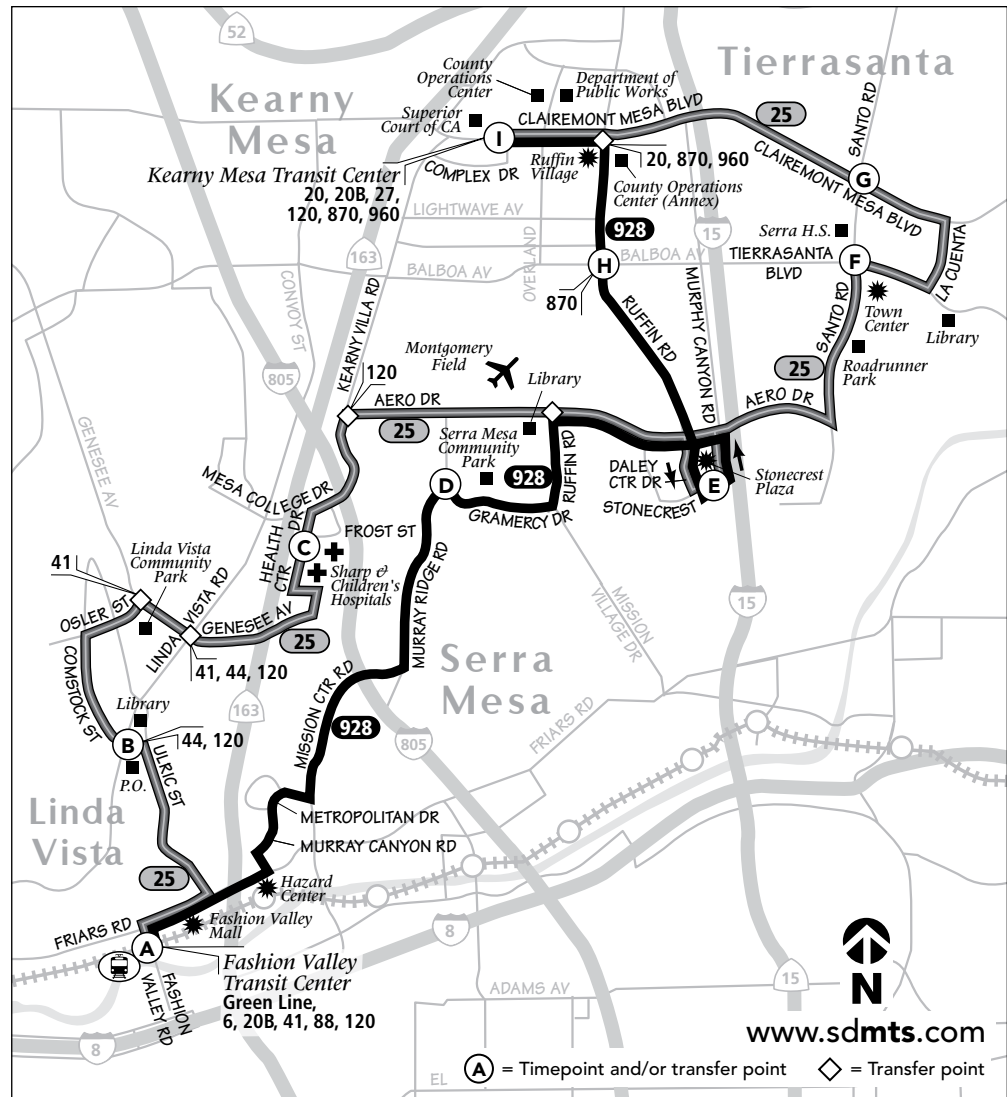

**Route 25**

Monday through Friday only / lunes a viernes solamente

Fashion Valley → Linda Vista → Tierrasanta → Kearny Mesa

(A) Fashion Valley Transit Center DEPART	(B) Comstock St. & Linda Vista Rd.	(C) Sharp Hospital (Health Center & Frost)	(E) Stonecrest Plaza	(F) Santo Rd. & Tierrasanta Blvd.	(G) Clairemont Mesa Blvd. & Santo Rd.	(I) Kearny Mesa Transit Center ARRIVE
—	—	—	6:37a	6:43a	6:47a	6:55a
7:16a	7:23a	7:34a	7:47	7:53	7:57	8:05
8:16	8:23	8:34	8:47	8:53	8:57	9:05
9:16	9:23	9:34	9:47	9:53	9:57	10:05
10:16	10:23	10:34	10:47	10:53	10:57	11:05
11:16	11:23	11:34	11:47	11:53	11:57	12:05p
12:16p	12:23p	12:34p	12:47p	12:53p	12:57p	1:05
1:16	1:23	1:35	1:49	1:56	2:00	2:08
2:17	2:24	2:36	2:50	2:57	3:01	3:09
3:17	3:24	3:36	3:50	3:57	4:01	4:09
4:23	4:30	4:42	4:56	5:03	5:07	5:15
5:23	5:30	5:42	5:56	6:03	6:07	6:15
6:23	6:30	6:42	6:56	7:03	7:07	7:15

# Route 928

Sunday\* / domingo\*

## Fashion Vly. → Kearny Mesa

(A) Fashion Vly. T.C. DEPART	(D) Murray Ridge & Sandrock	(E) Stonecrest Plaza	(H) Ruffin Rd. & Balboa Ave.	(I) Kearny Mesa T.C. ARRIVE
9:08a	9:20a	9:30a	—	—
10:08	10:20	10:30	—	—
11:08	11:20	11:30	—	—
12:08p	12:22p	12:32p	—	—
1:08	1:22	1:32	—	—
2:08	2:22	2:32	—	—
3:08	3:22	3:32	—	—
4:08	4:22	4:32	—	—
5:08	5:22	5:32	—	—
6:08	6:22	6:32	—	—

## Kearny Mesa → Fashion Vly.

(I) Kearny Mesa T.C. DEPART	(H) Ruffin Rd. & Balboa Ave.	(E) Stonecrest Plaza	(D) Murray Ridge & Sandrock	(A) Fashion Vly. T.C. ARRIVE
—	—	8:34a	8:43a	8:58a
—	—	9:34	9:43	9:58
—	—	10:33	10:43	10:59
—	—	11:33	11:43	11:59
—	—	12:33p	12:43p	12:59p
—	—	1:33	1:43	1:59
—	—	2:33	2:43	2:59
—	—	3:33	3:43	3:59
—	—	4:33	4:43	4:59
—	—	5:33	5:43	5:59