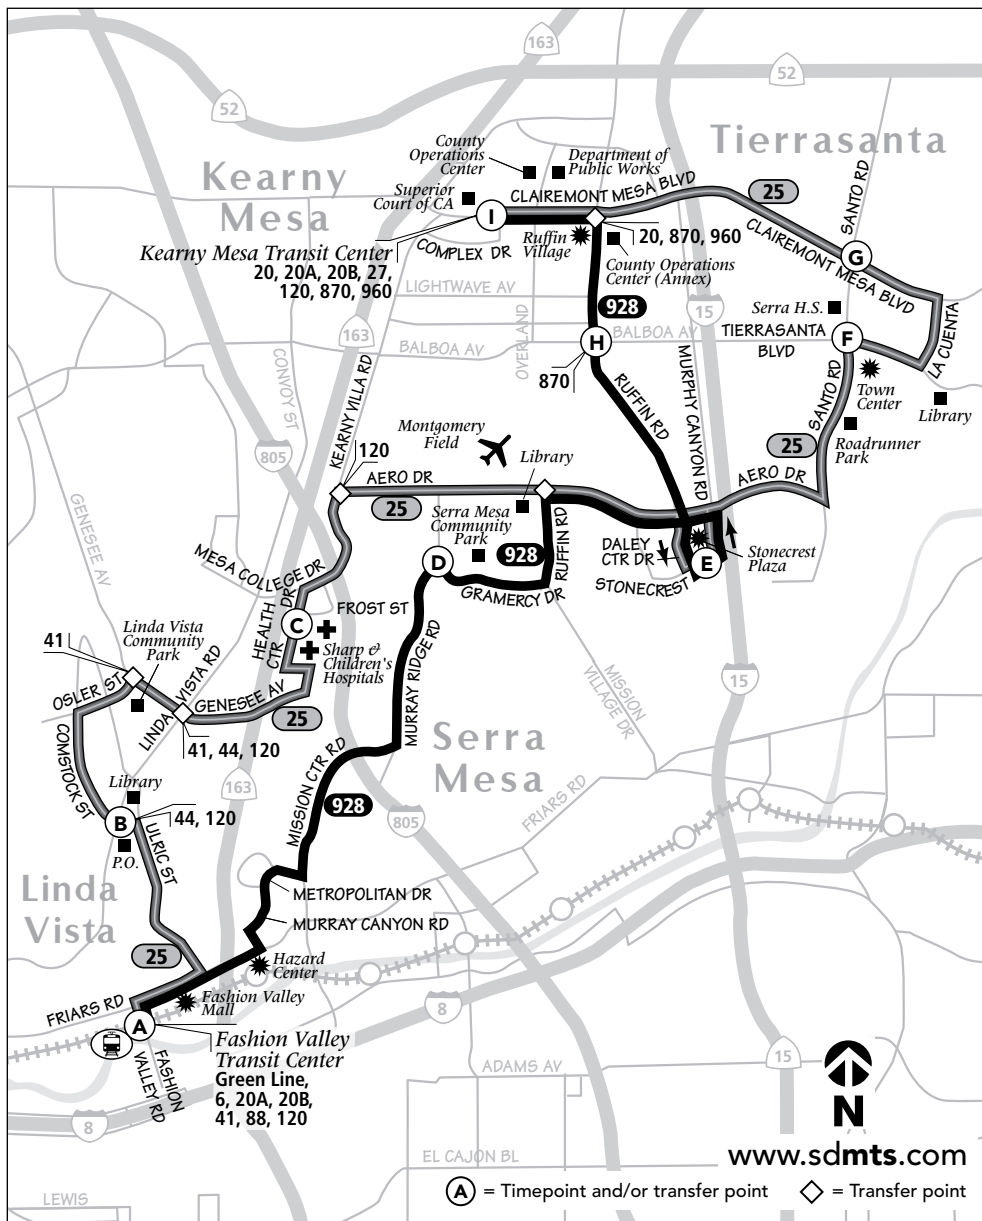

Alternative formats are available upon request. Please call: **(619) 231-1466**
Formato alternativo disponible al preguntar. Favor de llamar: **(619) 231-1466**

The schedules and other information shown in this timetable are subject to change. MTS does not assume responsibility for errors in timetables nor for any inconvenience caused by delayed buses.
Los horarios y información que se indican en este itinerario están sujetos a cambios. MTS no asume responsabilidad por errores en los itinerarios, ni por ningún perjuicio que se origine por los autobuses demorados.

* = Holiday service operates on: New Year's Day, Presidents' Day, Memorial Day, Independence Day, Labor Day, Thanksgiving, & Christmas / Servicio de los días festivos está en vigor en: Año Nuevo, Presidents' Day, Memorial Day, Día de la Independencia (E.E.U.U.), Labor Day, Día de Acción de Gracias, y Navidad
PM times are in bold / Los horarios de la tarde (PM) están en negrita

Route 928

Monday through Friday / Lunes a viernes

Fashion Vly. → Kearny Mesa

(A) Fashion Vly. T.C. DEPART	(D) Murray Ridge & Sandrock	(E) Stonecrest Plaza	(H) Ruffin Rd. & Balboa Ave.	(I) Kearny Mesa T.C. ARRIVE
5:24a	5:37a	5:47a	5:53a	6:00a
5:54	6:07	6:17	6:23	6:30
6:24	6:37	6:47	6:53	7:00
6:54	7:07	7:17	7:23	7:30
7:24	7:37	7:47	7:53	8:00
7:54	8:07	8:17	8:23	8:30
8:24	8:37	8:47	8:53	9:00
8:54	9:07	9:17	9:23	9:30
9:24	9:37	9:47	9:53	10:00
9:54	10:07	10:17	10:23	10:30
10:24	10:37	10:47	10:53	11:00
10:54	11:07	11:17	11:23	11:30
11:24	11:37	11:48	11:55	12:02p
11:54	12:08p	12:19p	12:26p	12:34
12:24p	12:38	12:49	12:56	1:04
12:54	1:08	1:19	1:26	1:34
1:24	1:38	1:49	1:56	2:04
1:54	2:08	2:19	2:26	2:34
2:24	2:38	2:49	2:56	3:04
2:54	3:08	3:19	3:26	3:34
3:24	3:39	3:50	3:59	4:07
3:54	4:09	4:20	4:29	4:37
4:24	4:39	4:50	4:59	5:07
4:54	5:09	5:20	5:29	5:37
5:24	5:39	5:50	5:59	6:07
5:54	6:09	6:20	6:27	6:35
6:28	6:43	6:54	7:01	7:09
7:06	7:20	7:30	—	—
7:36	7:50	8:00	8:06	8:13
8:08	8:22	8:32	—	—
8:40	8:53	9:03	—	—
9:40	9:53	10:03	—	—

Kearny Mesa → Fashion Vly.

(I) Kearny Mesa T.C. DEPART	(H) Ruffin Rd. & Balboa Ave.	(E) Stonecrest Plaza	(D) Murray Ridge & Sandrock	(A) Fashion Vly. T.C. ARRIVE
—	—	4:50a	4:58a	5:13a
—	—	5:20	5:28	5:43
—	—	5:50	5:58	6:13
6:11a	6:15a	6:20	6:28	6:43
6:37	6:42	6:48	6:57	7:13
7:07	7:12	7:18	7:27	7:43
7:37	7:42	7:48	7:57	8:13
8:07	8:12	8:18	8:27	8:43
8:37	8:42	8:48	8:57	9:13
9:07	9:12	9:18	9:27	9:43
9:37	9:42	9:48	9:57	10:13
10:07	10:12	10:18	10:27	10:43
10:37	10:42	10:48	10:57	11:13
11:05	11:10	11:17	11:27	11:43
11:35	11:40	11:47	11:57	12:13p
12:03p	12:08p	12:15p	12:27p	12:43
12:33	12:38	12:45	12:57	1:13
1:03	1:08	1:15	1:27	1:43
1:33	1:38	1:45	1:57	2:13
2:03	2:08	2:15	2:27	2:43
2:33	2:38	2:45	2:57	3:13
3:05	3:10	3:17	3:27	3:43
3:35	3:40	3:47	3:57	4:13
4:05	4:10	4:17	4:27	4:43
4:35	4:40	4:47	4:57	5:13
5:05	5:10	5:17	5:27	5:43
5:35	5:40	5:47	5:57	6:13
6:05	6:10	6:17	6:27	6:43
6:40	6:45	6:51	7:00	7:15
7:22	7:27	7:33	7:42	7:57
7:52	7:57	8:03	8:12	8:27
—	—	8:34	8:42	8:57
—	—	9:05	9:13	9:28

Route 928

Saturday, Sunday, and Holidays* / sábado, domingo y días festivos*

Fashion Vly. → Kearny Mesa