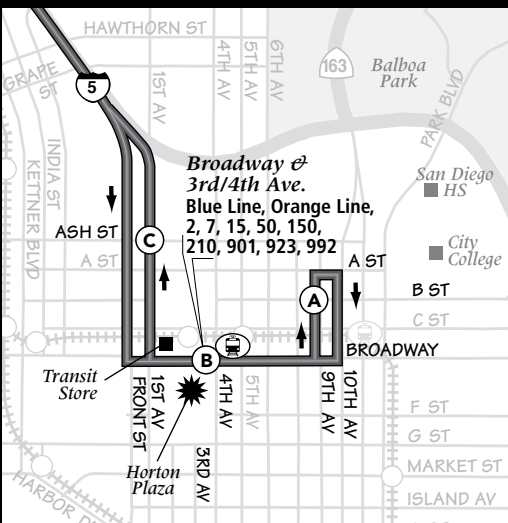

Downtown area detail