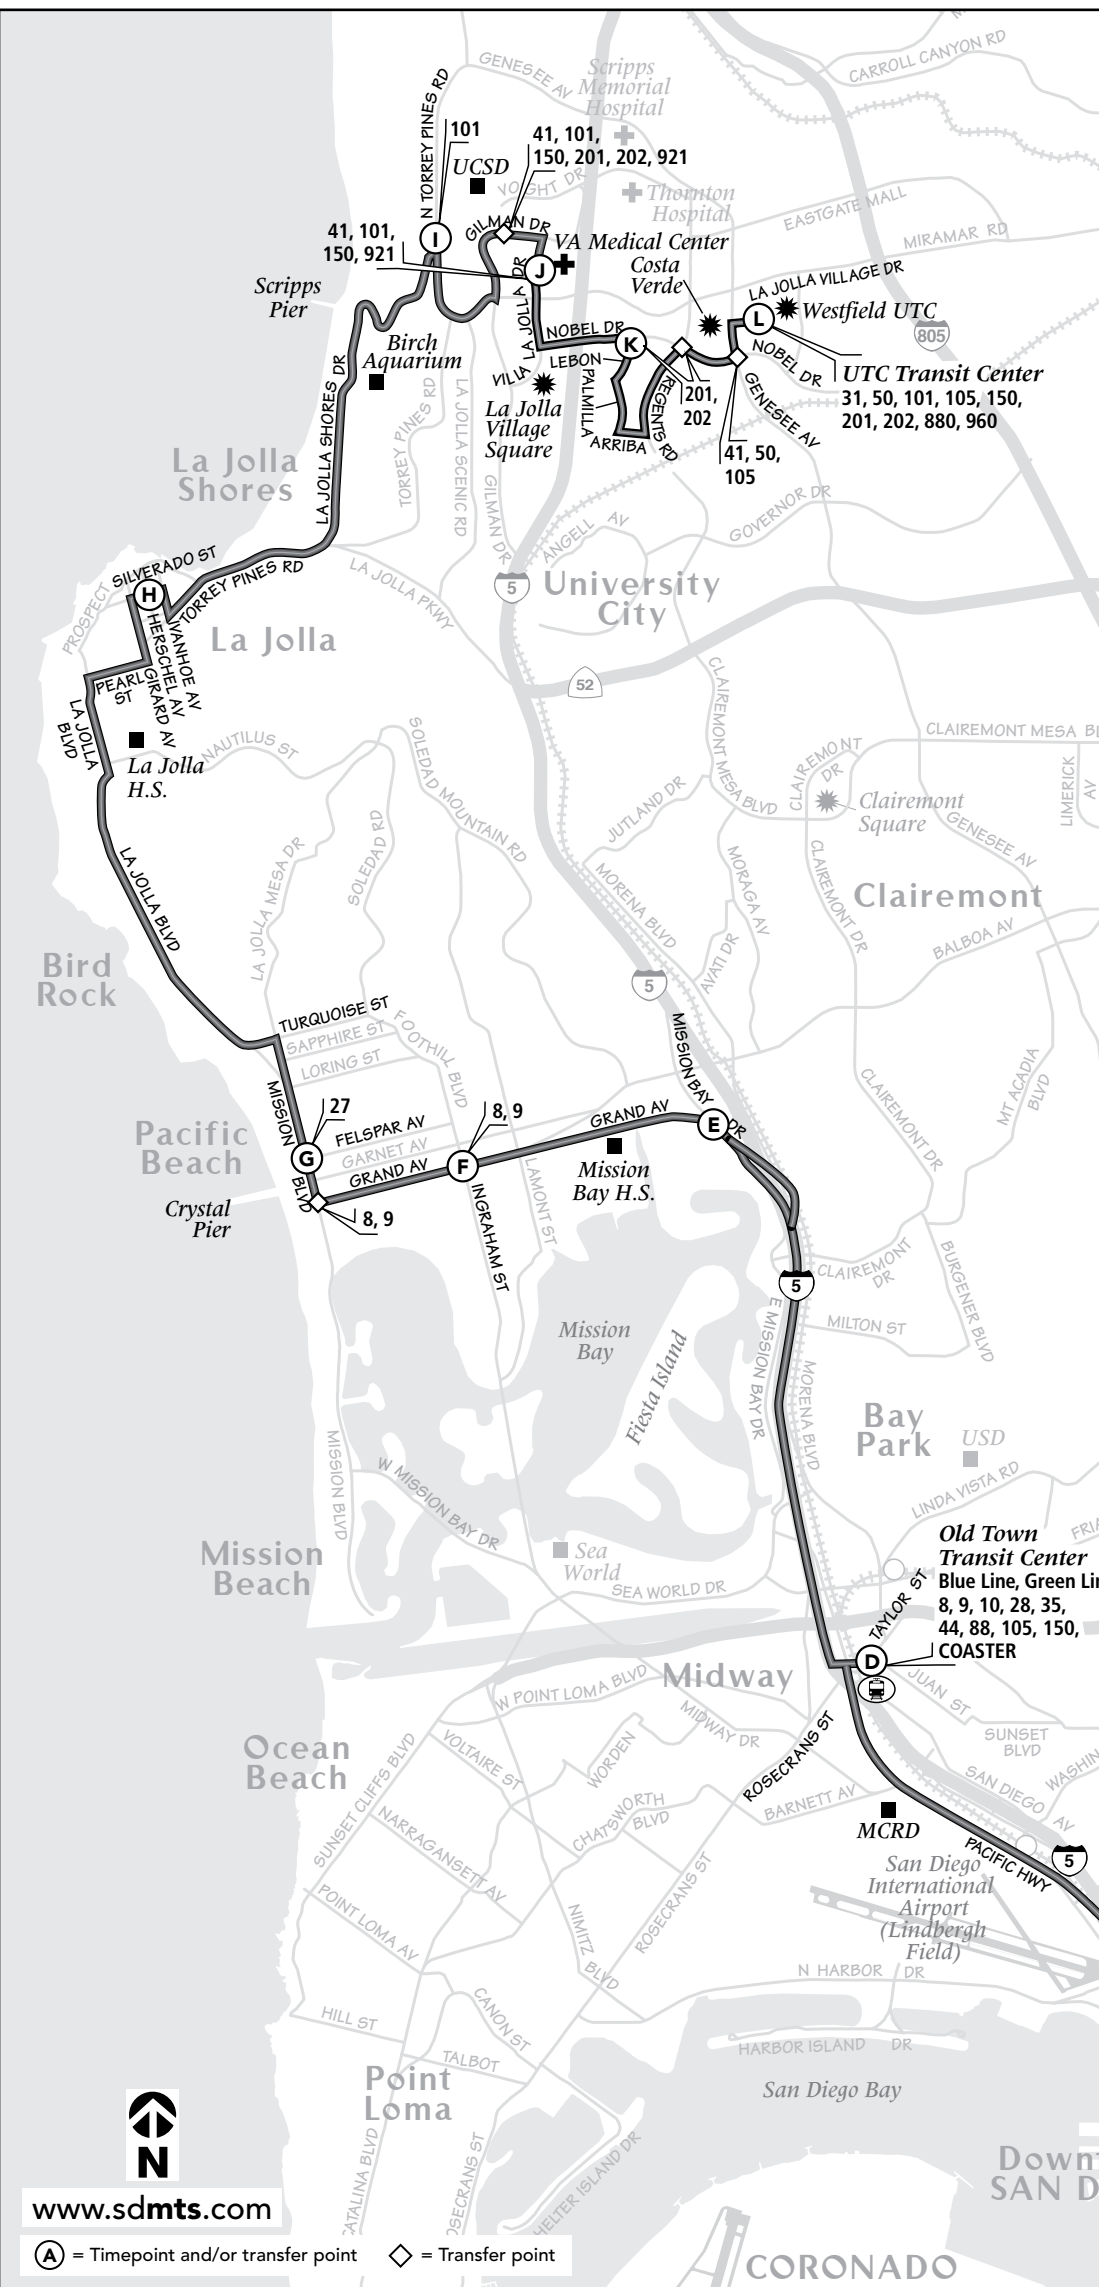

Route 30 Sunday* / domingo*

Old Town → Pacific Beach → La Jolla

	(A) Old Town Transit Center	(D) Grand Ave. & Mission Bay Dr.	(E) Mission Blvd. & Felspar St.	(H) Silverado St. & Herschel	(I) N. Torrey Pines & La Jolla Shores	(J) VA Medical Center	(K)	(L)
C 6:20	6:31a	6:40	6:49	7:05	7:16	7:24		
	7:31	7:40	7:50	8:06	8:17	8:25		
	8:31	8:40	8:52	9:12	9:25	9:34		
	9:01	9:10	9:23	9:43	9:57	10:06		
	9:31	9:41	9:55	10:16	10:31	10:40		
	10:01	10:11	10:25	10:46	11:01	11:10		
	10:32	10:42	10:56	11:17	11:32	11:41		
AND THEN EVERY 30 MINUTES AT: / Y LUEGO CADA 30 MINUTOS A LA:								
	:02	:12	:26	:47	:02	:11		
	:32	:42	:56	:17	:32	:41		
UNTIL: / HASTA:								
	4:02p	4:12p	4:26p	4:47p	5:02p	5:11p		
	4:32	4:42	4:56	5:17	5:32	5:41		
	5:02	5:12	5:26	5:47	6:02	6:11		
	5:32	5:42	5:55	6:14	6:28	6:37		
	6:03	6:13	6:26	6:45	6:59	7:08		
	6:45	6:53	7:05	7:22	7:35	7:44		
	7:45	7:53	8:04	8:20	8:31	8:40		
	8:45	8:53	9:04	9:20	9:31	9:40		
	9:45	9:53	10:03	10:18	10:29	10:37		
	10:45	10:53	11:03					