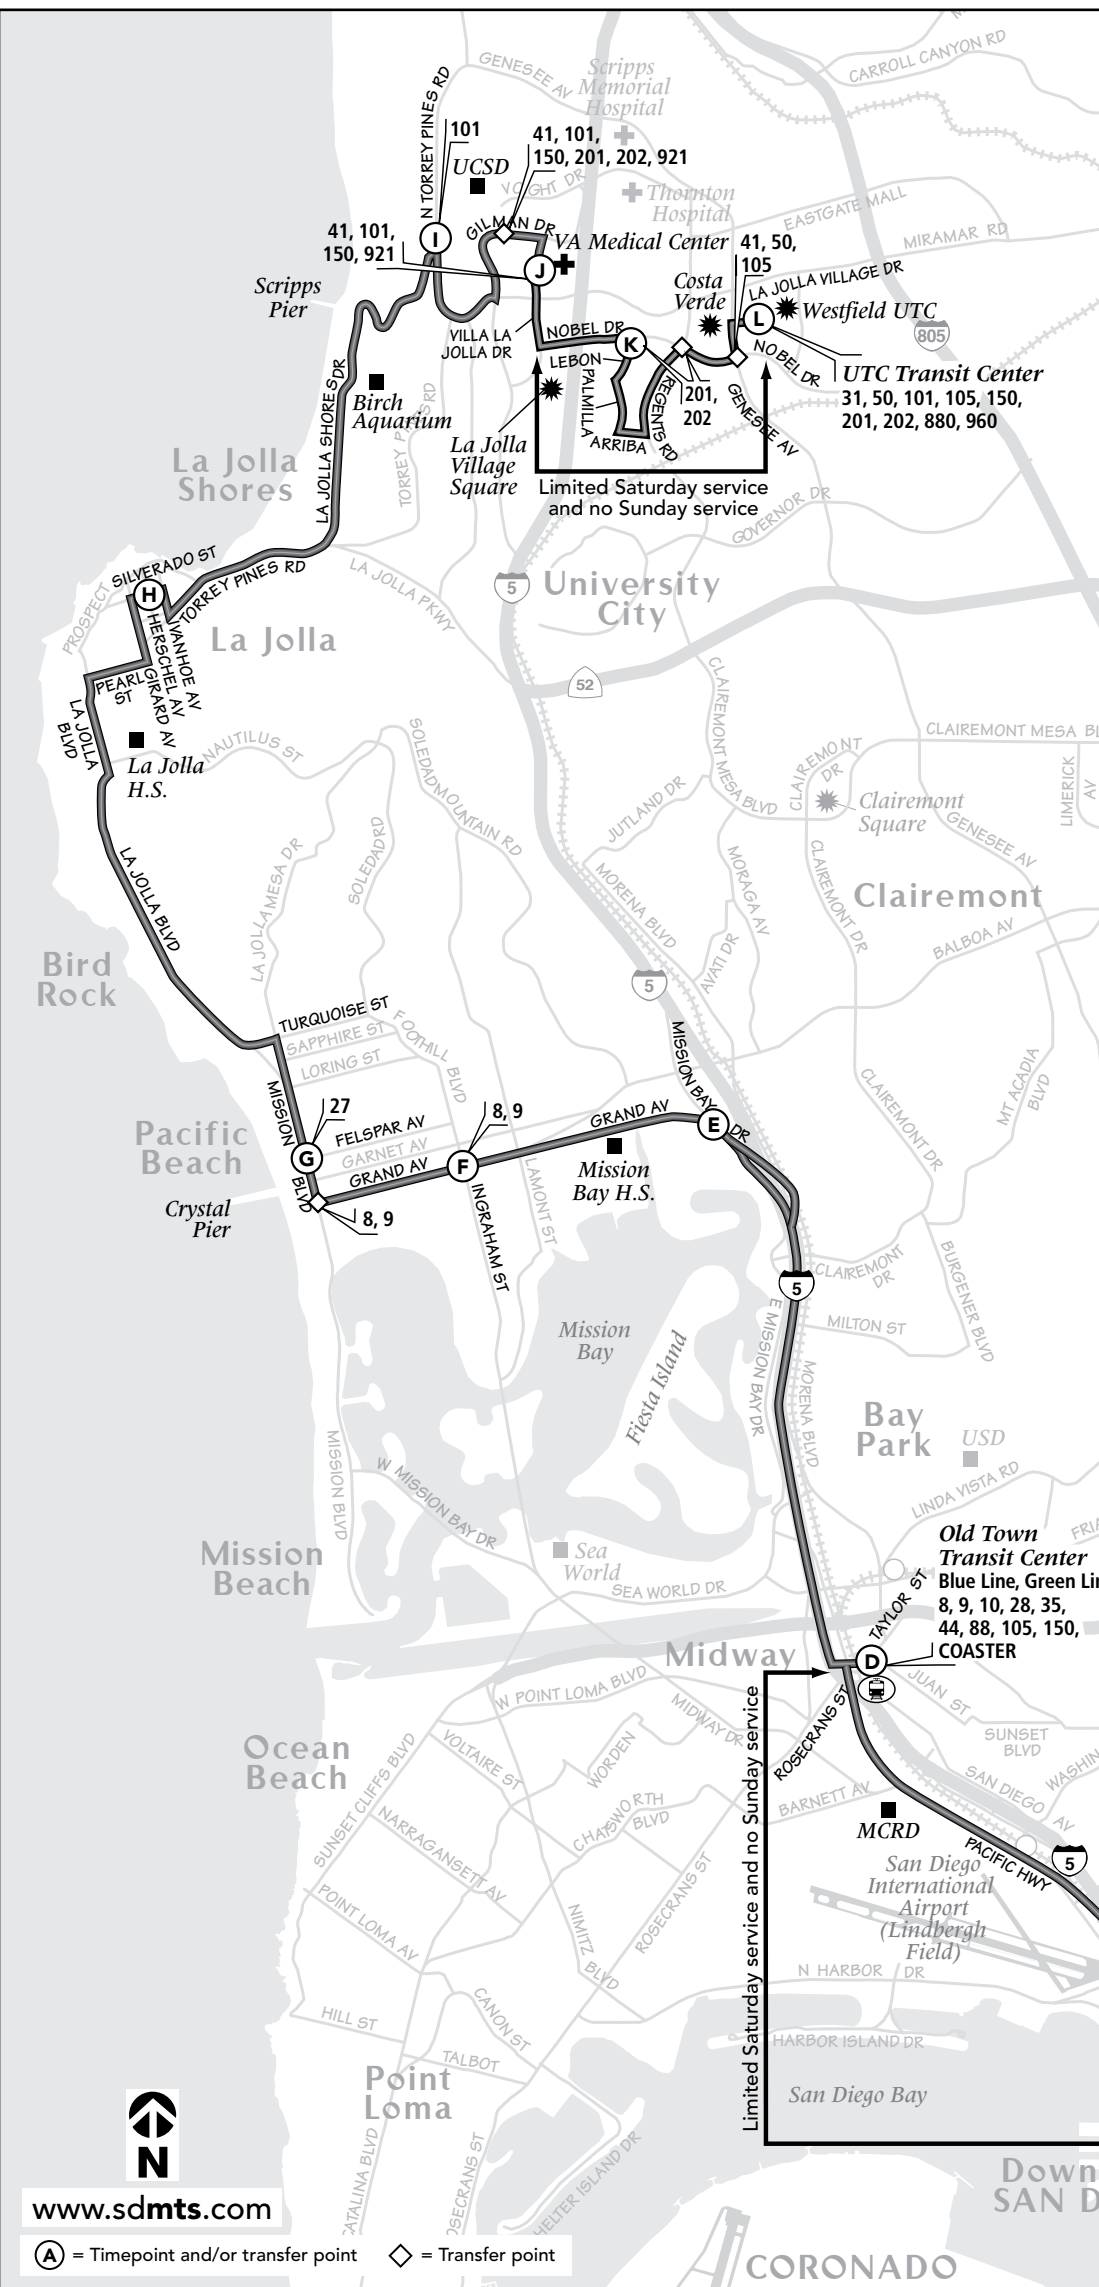

30

Downtown – UTC / VA Medical Center
via Old Town / Pacific Beach / La Jolla / UCSD

1. **DESTINATIONS**
2. Birch Aquarium
   - La Jolla Village Square
   - Mission Bay High School
   - UCSD
   - VA Medical Center
   - Westfield UTC

DAY PASS (REGIONAL) / Pase diario (Regional)

Valid for unlimited travel for one person on Trolley, most MTS buses, NCTD Breeze and SPRINTER. Valid for a discount on COASTER fares; not valid on Premium Express, Rural, or special service buses, or ADA paratransit.

Válidos para viajes ilimitados de una sola persona para: el Trolley, la mayoría de los autobuses de MTS, y los servicios del NCTD de BREEZE y SPRINTER. Válidos para acceder a descuentos en el COASTER, pero no para las rutas Premium Express ni rurales, los servicios especiales ni los servicios para discapacitados de ADA.

* I.D. required for discount fare or pass.
* Se requiere identificación para tarifas o pases de descuento.

For more information on riding MTS services, pick up a Rider's Guide on a bus or at the Transit Store, or visit www.sdmts.com.
Para obtener más información sobre el uso de los servicios de MTS, recoga un 'Rider's Guide' en un autobús o en 'The Transit Store,' o visita a www.sdmts.com.

Thank you for riding MTS! ¡Gracias por viajar con MTS!

Alternative formats are available upon request. Please call: / Formato alternativo disponible al preguntar. Favor de llamar: **(619) 231-1466**