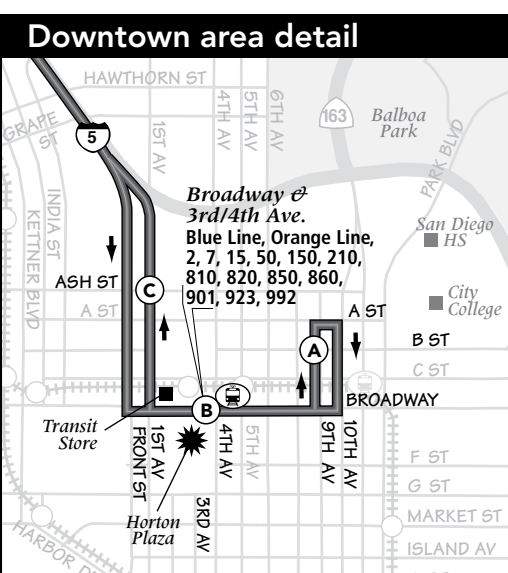

▶ Trip departs City College Trolley Station on 11th Ave. at 6:20am and operates non-stop to Old Town via MCRD / Viaje sale a las 6:20am del City College Trolley Station en avenida 11 y opera sin paradas a Old Town via MCRD

*A Saturday or Sunday schedule will be operated on most holidays and observed holidays, including New Year's Day, Presidents' Day, Memorial Day, Independence Day, Labor Day, Thanksgiving and Christmas. For holiday service details, visit www.sdmts.com or call 511.
*Se operará con horario de sábado o domingo durante la mayoría de los días festivos y los días de asueto a guardar. Los días festivos incluyen Año Nuevo, Presidents' Day, Memorial Day, Día de la Independencia (E.U.U.), Labor Day, Día de Acción de Gracias y Navidad. Para detalles sobre el servicio en días festivos, visite www.sdmts.com o llame al 511.