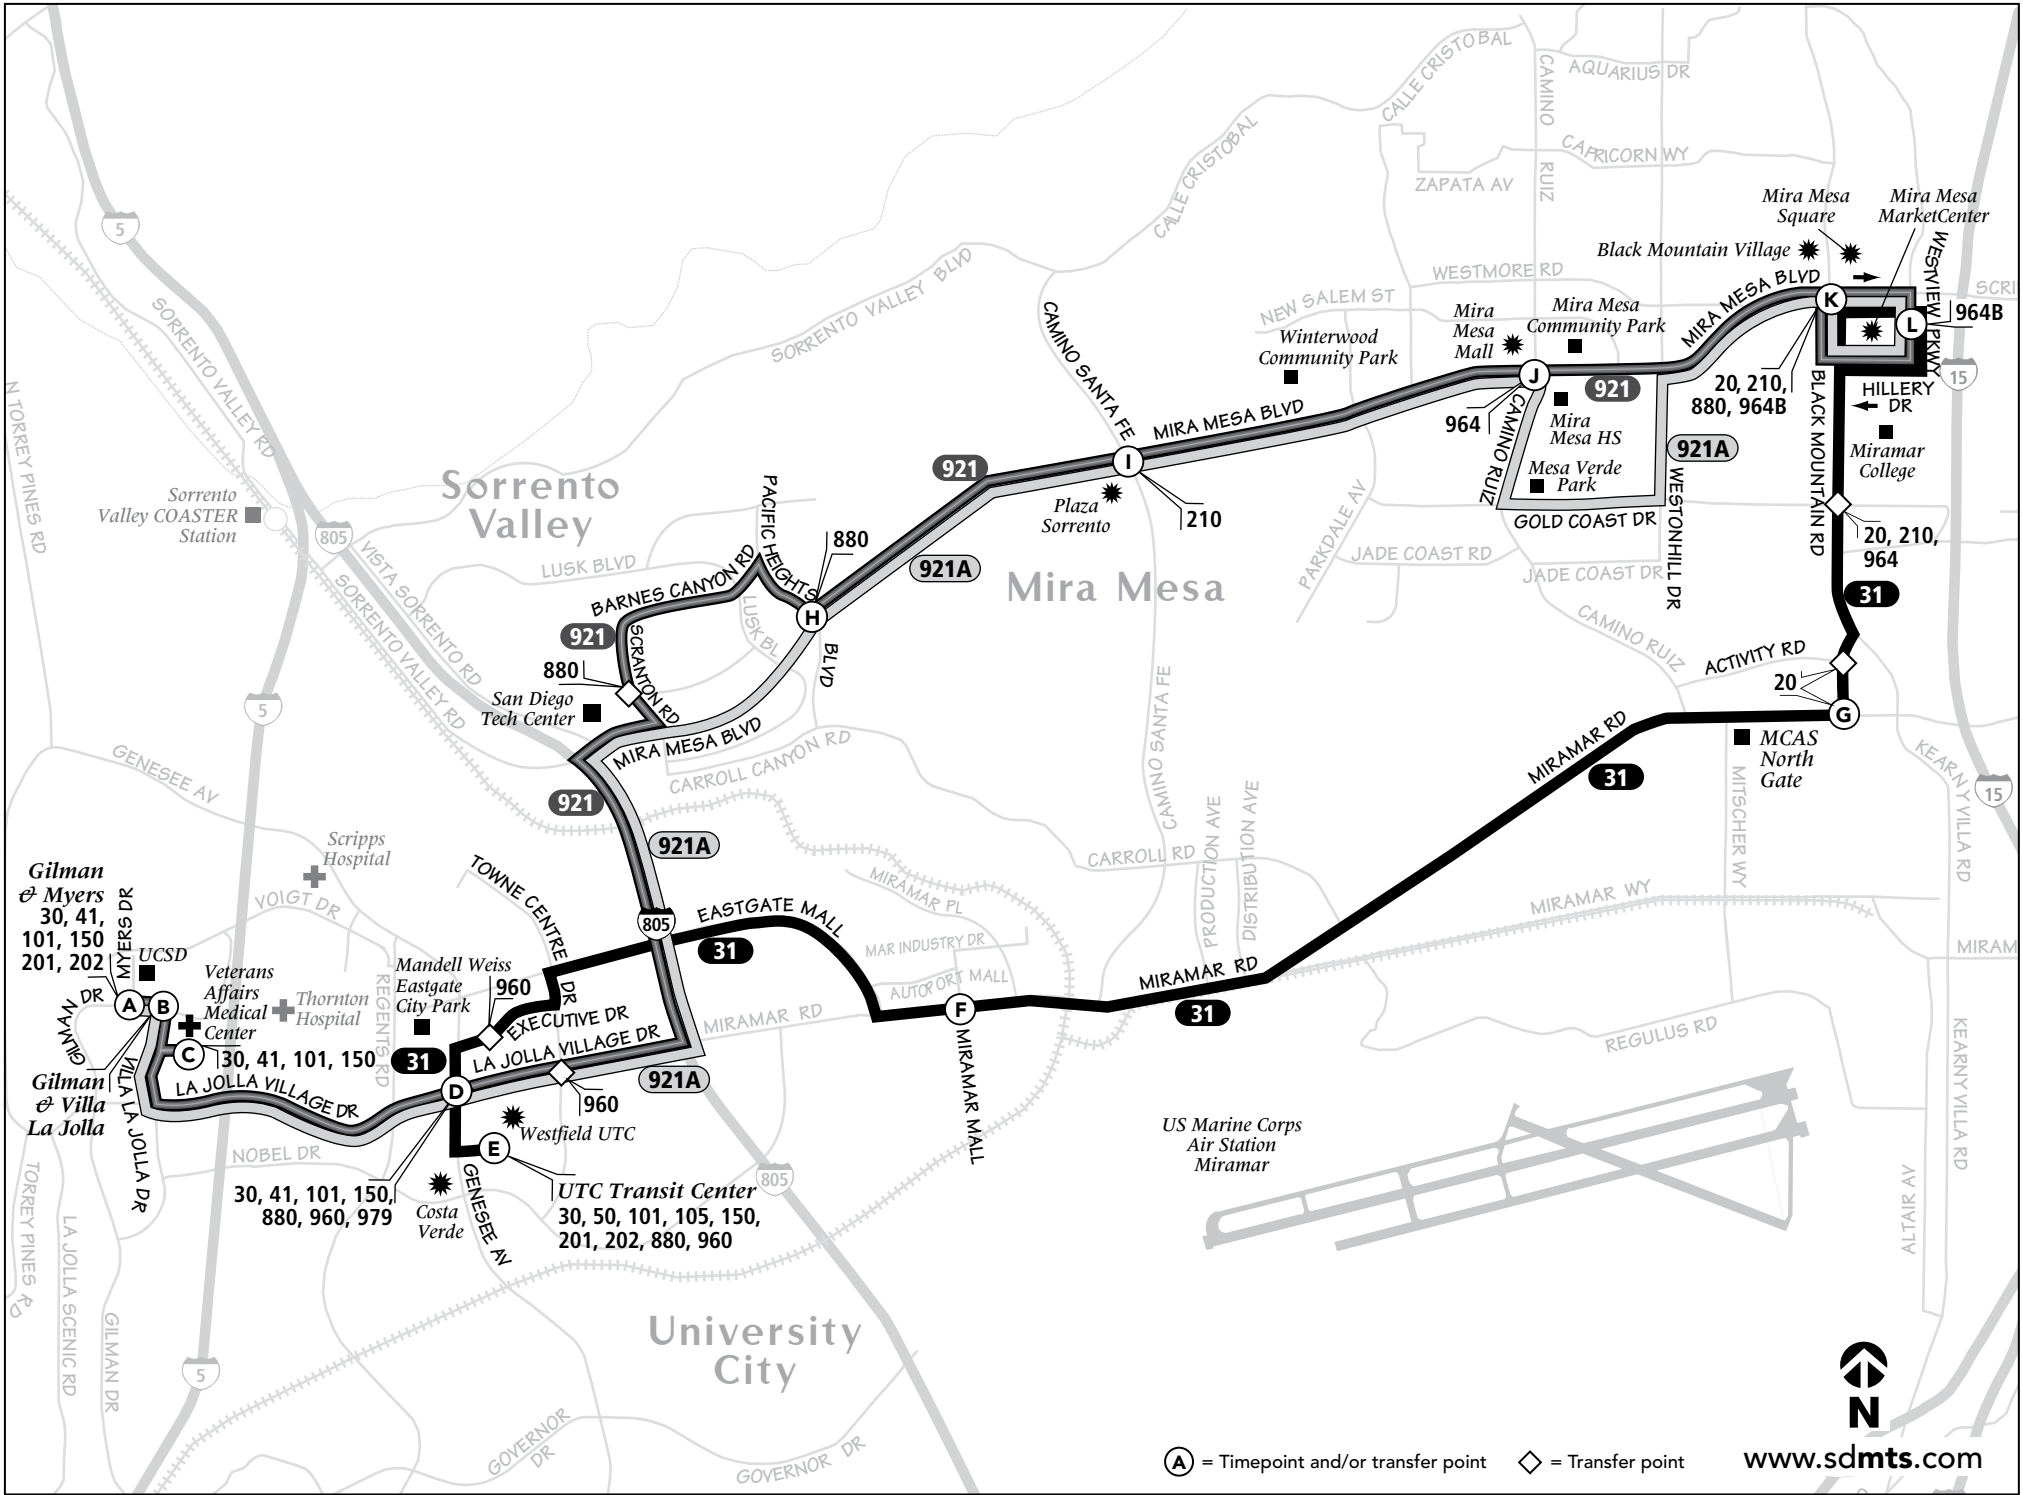

Thank you for riding MTS! ¡Gracias por viajar con MTS!

**31**

UTC –  
Mira Mesa  
via Miramar Rd.

**921**

UCSD / VA Med. Ctr.  
– Mira Mesa  
via Mira Mesa Blvd.

**DESTINATIONS**

- MCAS Miramar – North Gate (31)
- Miramar College
- Mira Mesa High School (921)
- Mira Mesa Mall (921)
- Mira Mesa MarketCenter
- VA Medical Center (921)
- Westfield UTC

Route 31				Monday through Friday only / lunes a viernes solamente			
University City ➔ Miramar ➔ Mira Mesa				Mira Mesa ➔ Miramar ➔ University City			
(E) UTC Transit Center DEPART	(F) Miramar Rd. & Miramar Mall	(G) Black Mountain Rd. & Miramar Rd.	(L) Westview Parkway ARRIVE	(L) Westview Parkway DEPART	(G) Miramar Rd. & Black Mountain Rd.	(F) Miramar Rd. & Miramar Mall	(E) UTC Transit Center ARRIVE
5:37a	5:46a	5:55a	6:04a	6:14a	6:20a	6:30a	6:41a
6:07	6:16	6:25	6:34	6:44	6:52	7:03	7:15
6:36	6:47	6:58	7:07	7:14	7:22	7:33	7:45
7:02	7:13	7:24	7:33	7:44	7:52	8:03	8:15
7:32	7:43	7:54	8:03	8:14	8:22	8:33	8:45
8:00	8:11	8:22	8:31	8:45	8:53	9:04	9:16
8:30	8:41	8:52	9:01	9:15	9:22	9:32	9:44
<b>3:00p</b>	<b>3:10p</b>	<b>3:21p</b>	<b>3:32p</b>	<b>2:15p</b>	<b>2:22p</b>	<b>2:32p</b>	<b>2:44p</b>
<b>3:30</b>	<b>3:40</b>	<b>3:51</b>	<b>4:02</b>	<b>2:45</b>	<b>2:53</b>	<b>3:04</b>	<b>3:17</b>
<b>4:00</b>	<b>4:10</b>	<b>4:21</b>	<b>4:32</b>	<b>3:15</b>	<b>3:23</b>	<b>3:34</b>	<b>3:47</b>
<b>4:32</b>	<b>4:43</b>	<b>4:55</b>	<b>5:06</b>	<b>3:45</b>	<b>3:53</b>	<b>4:04</b>	<b>4:17</b>
<b>5:02</b>	<b>5:13</b>	<b>5:25</b>	<b>5:36</b>	<b>4:15</b>	<b>4:23</b>	<b>4:34</b>	<b>4:47</b>
<b>5:37</b>	<b>5:48</b>	<b>6:00</b>	<b>6:11</b>	<b>4:45</b>	<b>4:53</b>	<b>5:04</b>	<b>5:17</b>
<b>6:07</b>	<b>6:17</b>	<b>6:27</b>	<b>6:38</b>	<b>5:15</b>	<b>5:23</b>	<b>5:34</b>	<b>5:47</b>
<b>6:37</b>	<b>6:47</b>	<b>6:57</b>	<b>7:08</b>	<b>5:45</b>	<b>5:53</b>	<b>6:04</b>	<b>6:17</b>