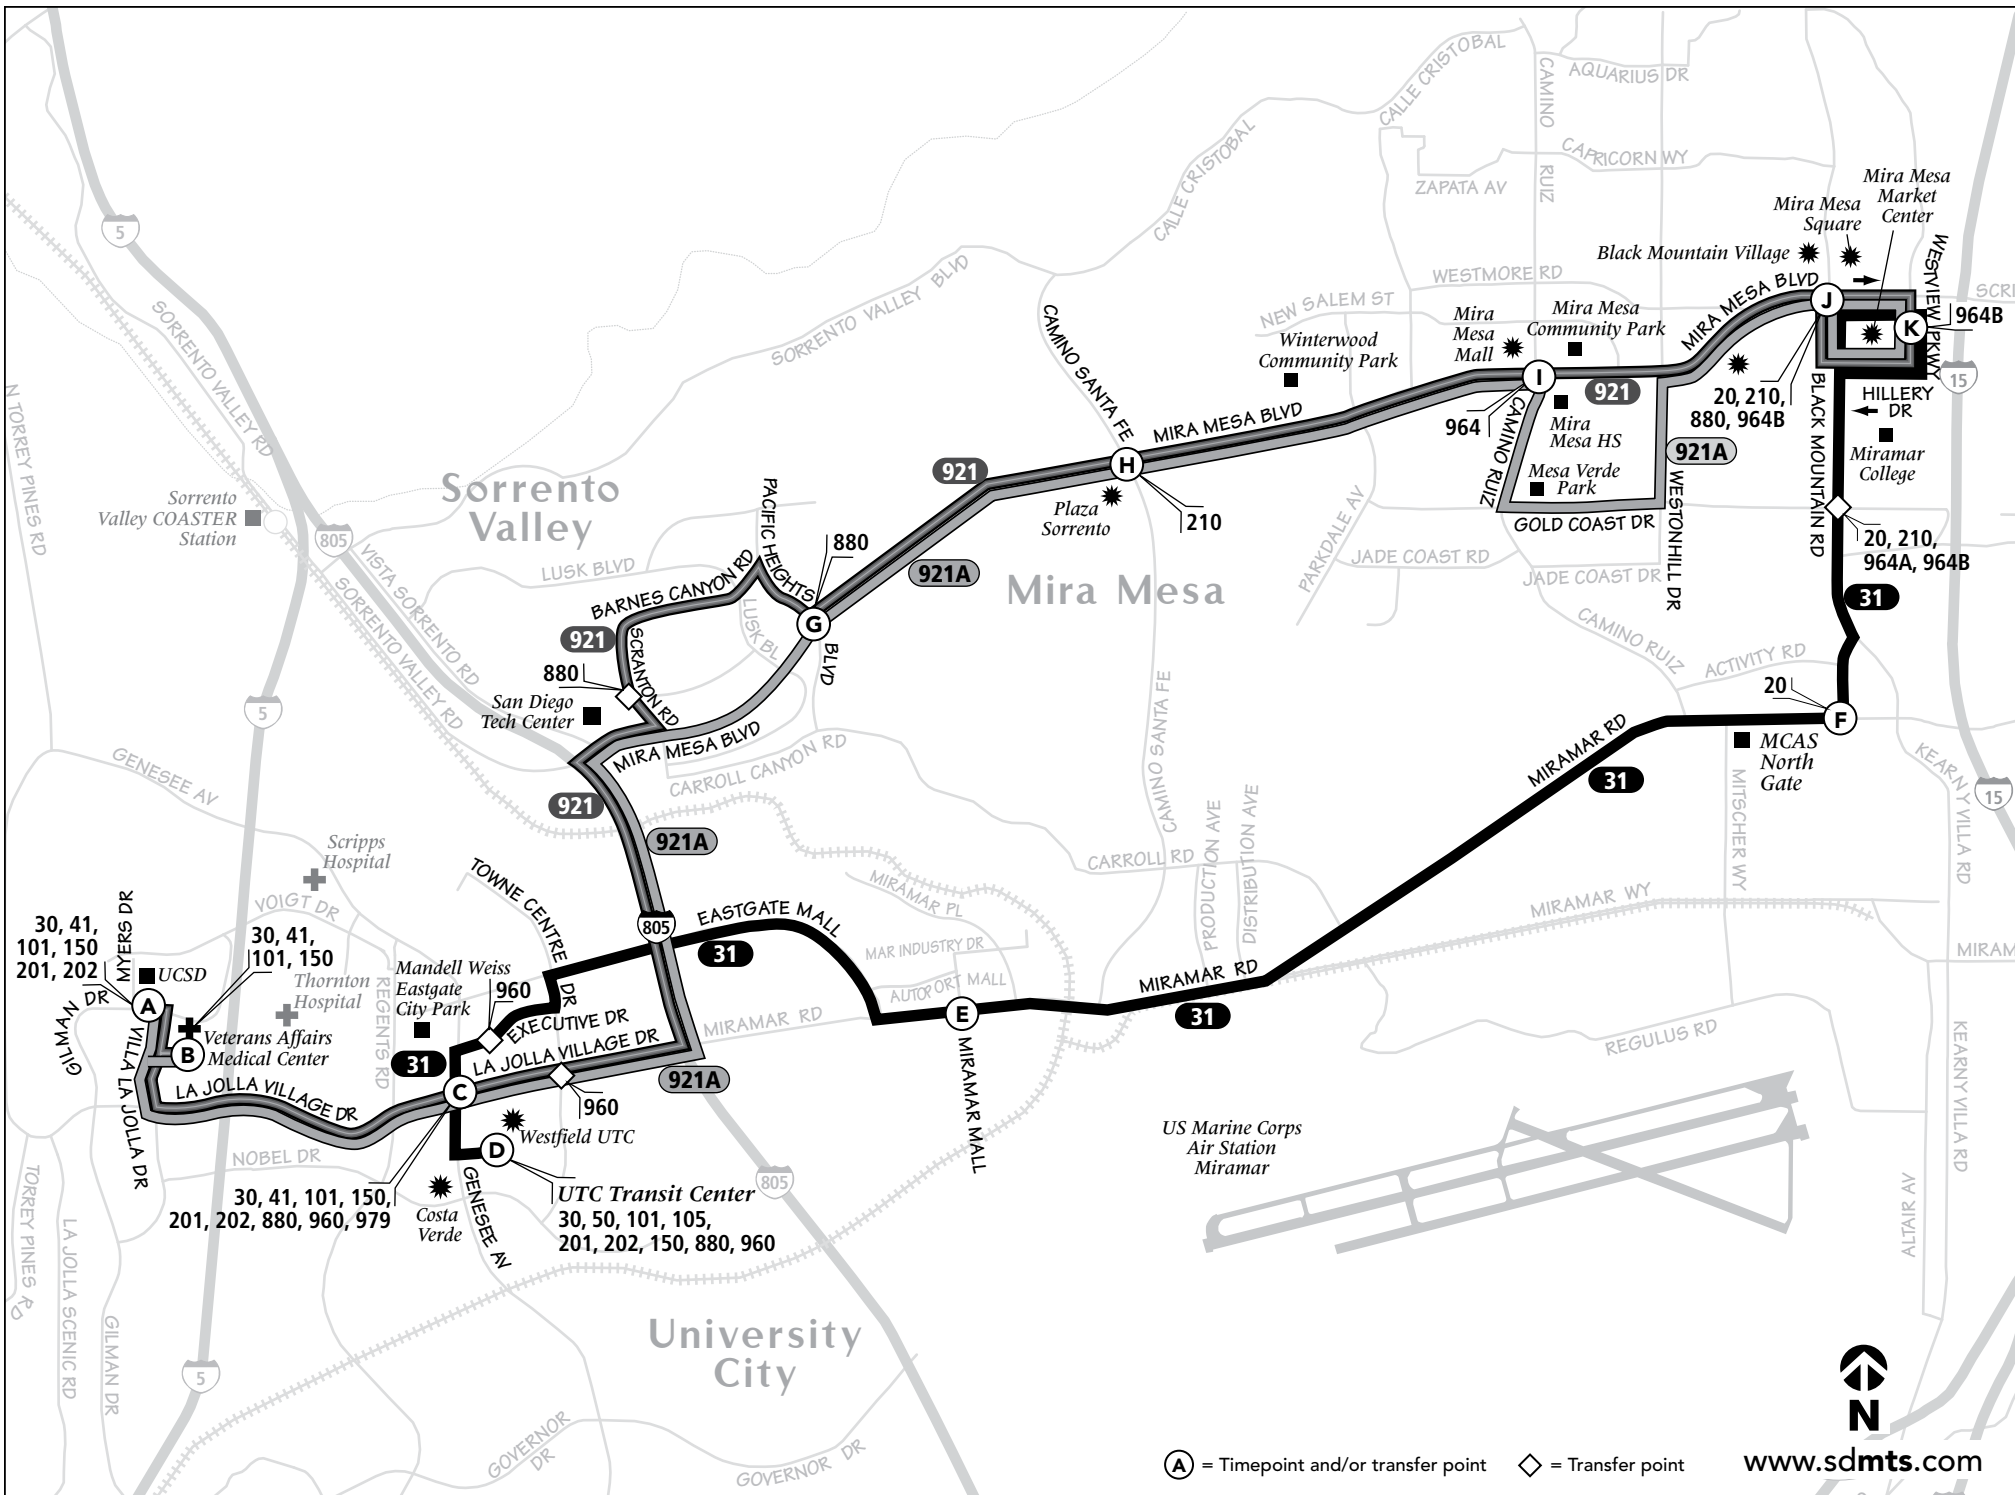

Thank you for riding MTS! ¡Gracias por viajar con MTS!

31

UTC –
Mira Mesa
via Miramar Rd.

921

UCSD / VA Hosp. –
Mira Mesa
via Mira Mesa Blvd.

DESTINATIONS

- MCAS Miramar – North Gate (31)
- Miramar College
- Mira Mesa High School (921)
- Mira Mesa Mall (921)
- Mira Mesa MarketCenter
- VA Medical Center (921)
- Westfield UTC

Route 31				Monday through Friday / <i>lunes a viernes</i>			
University City → Miramar → Mira Mesa				Mira Mesa → Miramar → University City			
(D) UTC Transit Center DEPART	(E) Miramar Rd. & Miramar Mall	(F) Miramar Rd. & Black Mountain Rd.	(K) Westview Parkway ARRIVE	(K) Westview Parkway DEPART	(F) Miramar Rd. & Black Mountain Rd.	(E) Miramar Rd. & Miramar Mall	(D) UTC Transit Center ARRIVE
5:37a	5:46a	5:55a	6:04a	6:14a	6:20a	6:30a	6:41a
6:07	6:16	6:25	6:34	6:44	6:52	7:03	7:15
6:36	6:47	6:58	7:07	7:14	7:22	7:33	7:45
7:02	7:13	7:24	7:33	7:44	7:52	8:03	8:15
7:32	7:43	7:54	8:03	8:14	8:22	8:33	8:45
8:00	8:11	8:22	8:31	8:45	8:53	9:04	9:16
8:30	8:41	8:52	9:01	9:15	9:22	9:32	9:44
3:00p	3:10p	3:21p	3:32p	2:15p	2:22p	2:32p	2:44p
3:30	3:40	3:51	4:02	2:45	2:53	3:04	3:17
4:00	4:10	4:21	4:32	3:15	3:23	3:34	3:47
4:32	4:43	4:55	5:06	3:45	3:53	4:04	4:17
5:02	5:13	5:25	5:36	4:15	4:23	4:34	4:47
5:37	5:48	6:00	6:11	4:45	4:53	5:04	5:17
6:07	6:17	6:27	6:38	5:15	5:23	5:34	5:47
6:37	6:47	6:57	7:08	5:45	5:53	6:04	6:17