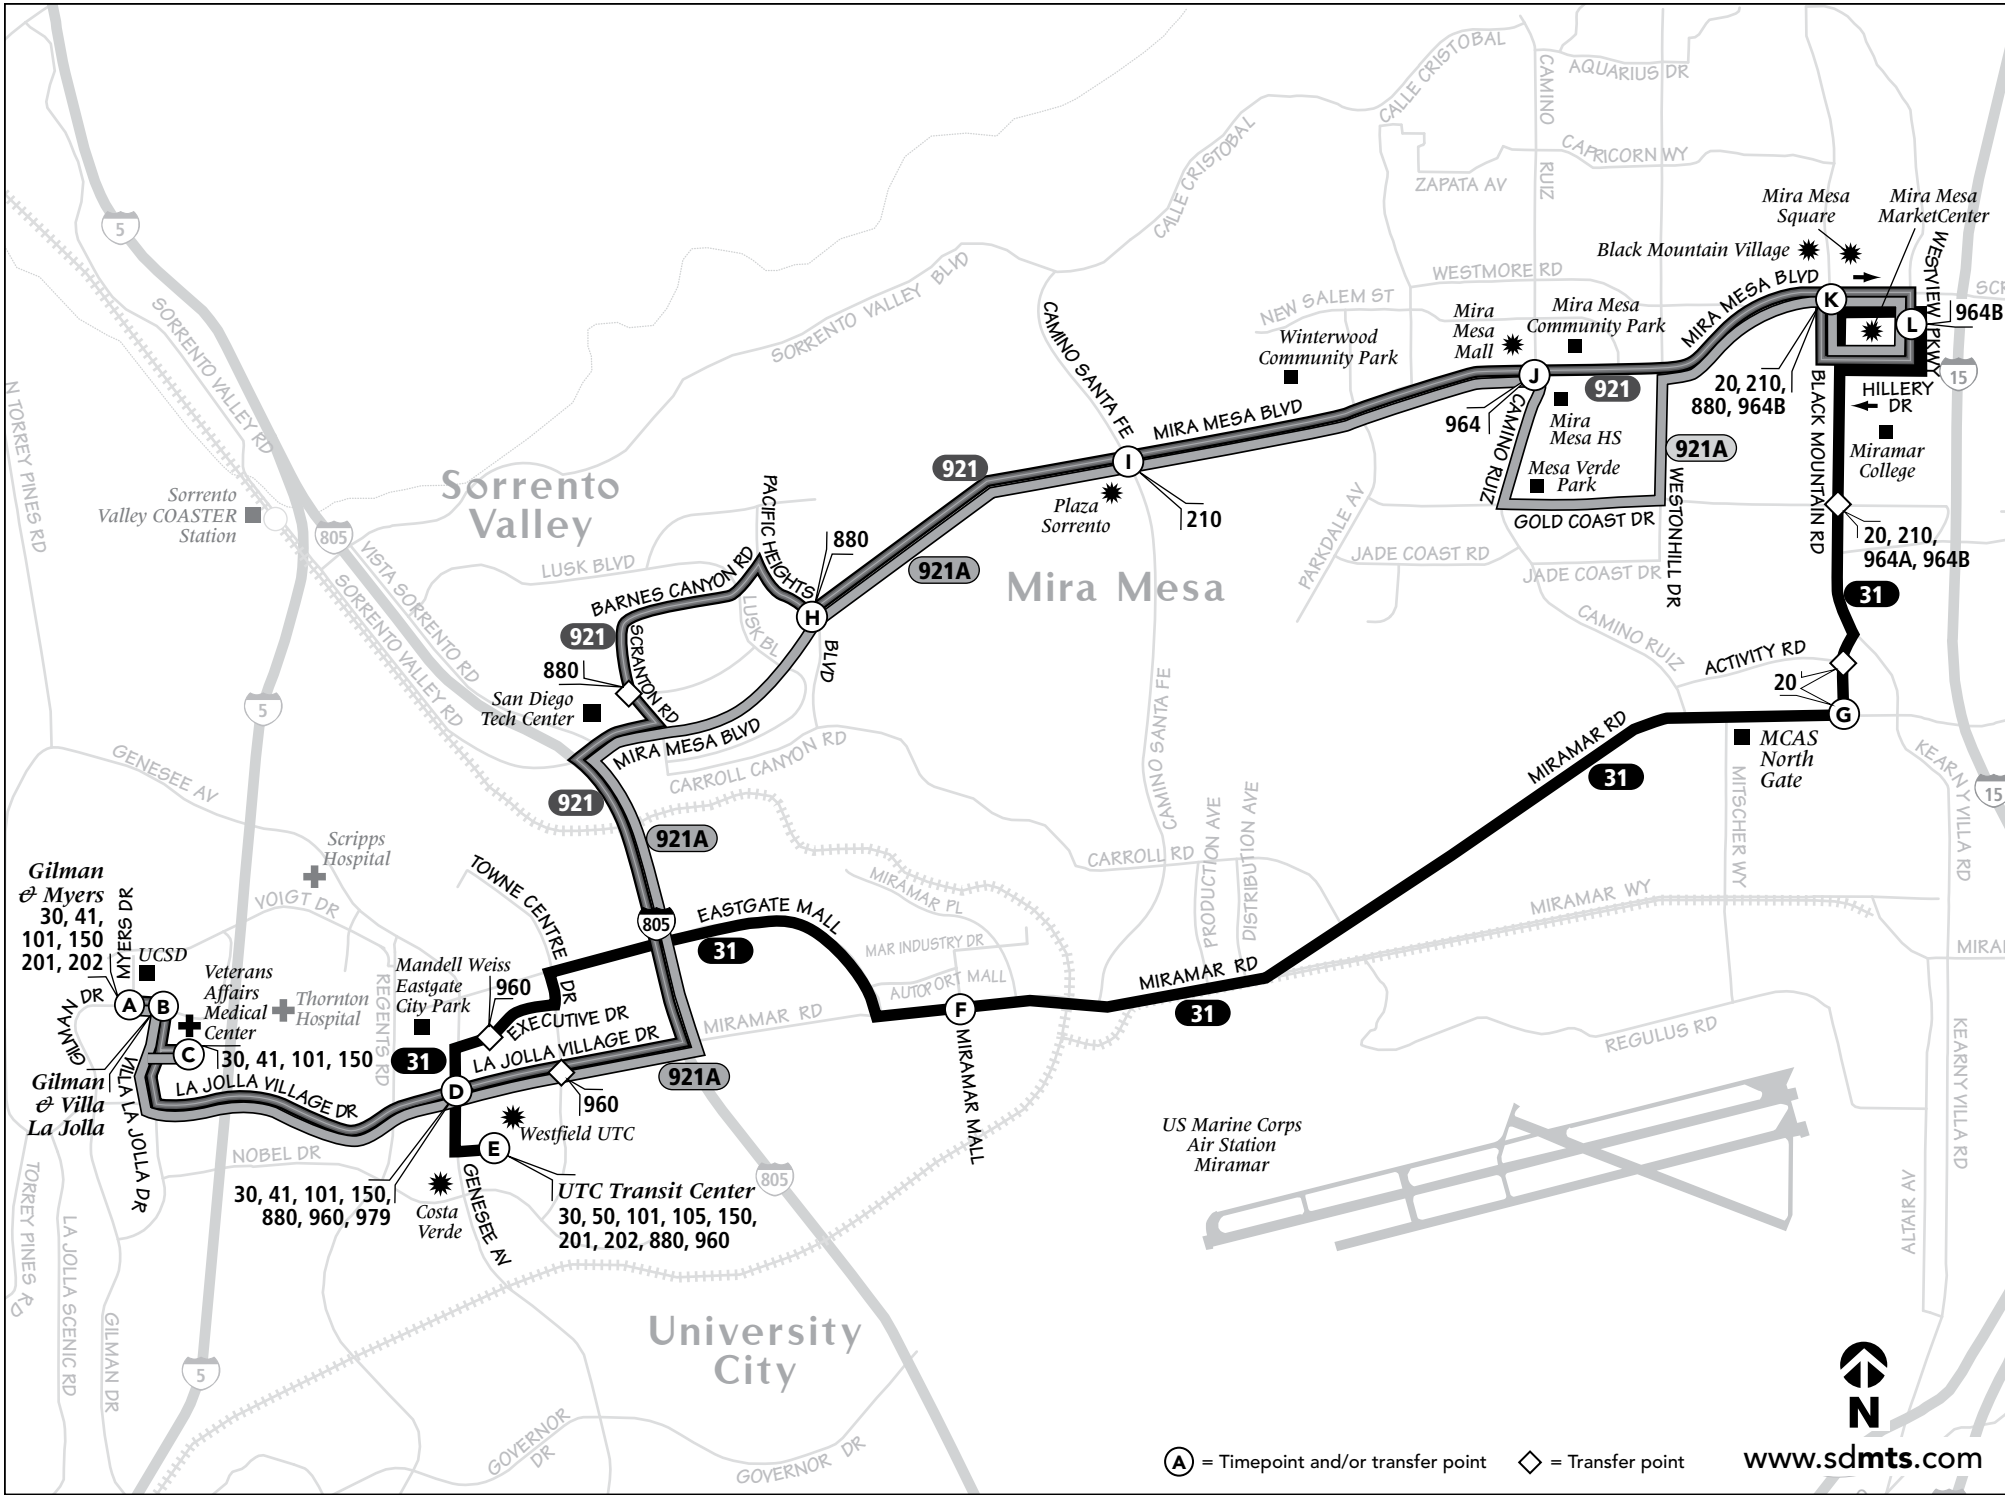

Thank you for riding MTS! ¡Gracias por viajar con MTS!

31

UTC –
Mira Mesa
via Miramar Rd.

921

UCSD / VA Med. Ctr.
– Mira Mesa
via Mira Mesa Blvd.

DESTINATIONS

- MCAS Miramar – North Gate (31)
- Miramar College
- Mira Mesa High School (921)
- Mira Mesa Mall (921)
- Mira Mesa MarketCenter
- VA Medical Center (921)
- Westfield UTC

Route 31 Monday through Friday only / lunes a viernes solamente

University City ➔ Miramar ➔ Mira Mesa				Mira Mesa ➔ Miramar ➔ University City			
(E) UTC Transit Center DEPART	(F) Miramar Rd. & Miramar Mall	(G) Miramar Rd. & Black Mountain Rd.	(L) Westview Parkway ARRIVE	(L) Westview Parkway DEPART	(G) Miramar Rd. & Black Mountain Rd.	(F) Miramar Rd. & Miramar Mall	(E) UTC Transit Center ARRIVE
5:37a	5:46a	5:55a	6:04a	6:14a	6:20a	6:30a	6:41a
6:07	6:16	6:25	6:34	6:44	6:52	7:03	7:15
6:36	6:47	6:58	7:07	7:14	7:22	7:33	7:45
7:02	7:13	7:24	7:33	7:44	7:52	8:03	8:15
7:32	7:43	7:54	8:03	8:14	8:22	8:33	8:45
8:00	8:11	8:22	8:31	8:45	8:53	9:04	9:16
8:30	8:41	8:52	9:01	9:15	9:22	9:32	9:44
3:00p	3:10p	3:21p	3:32p	2:15p	2:22p	2:32p	2:44p
3:30	3:40	3:51	4:02	2:45	2:53	3:04	3:17
4:00	4:10	4:21	4:32	3:15	3:23	3:34	3:47
4:32	4:43	4:55	5:06	3:45	3:53	4:04	4:17
5:02	5:13	5:25	5:36	4:15	4:23	4:34	4:47
5:37	5:48	6:00	6:11	4:45	4:53	5:04	5:17
6:07	6:17	6:27	6:38	5:15	5:23	5:34	5:47
6:37	6:47	6:57	7:08	5:45	5:53	6:04	6:17