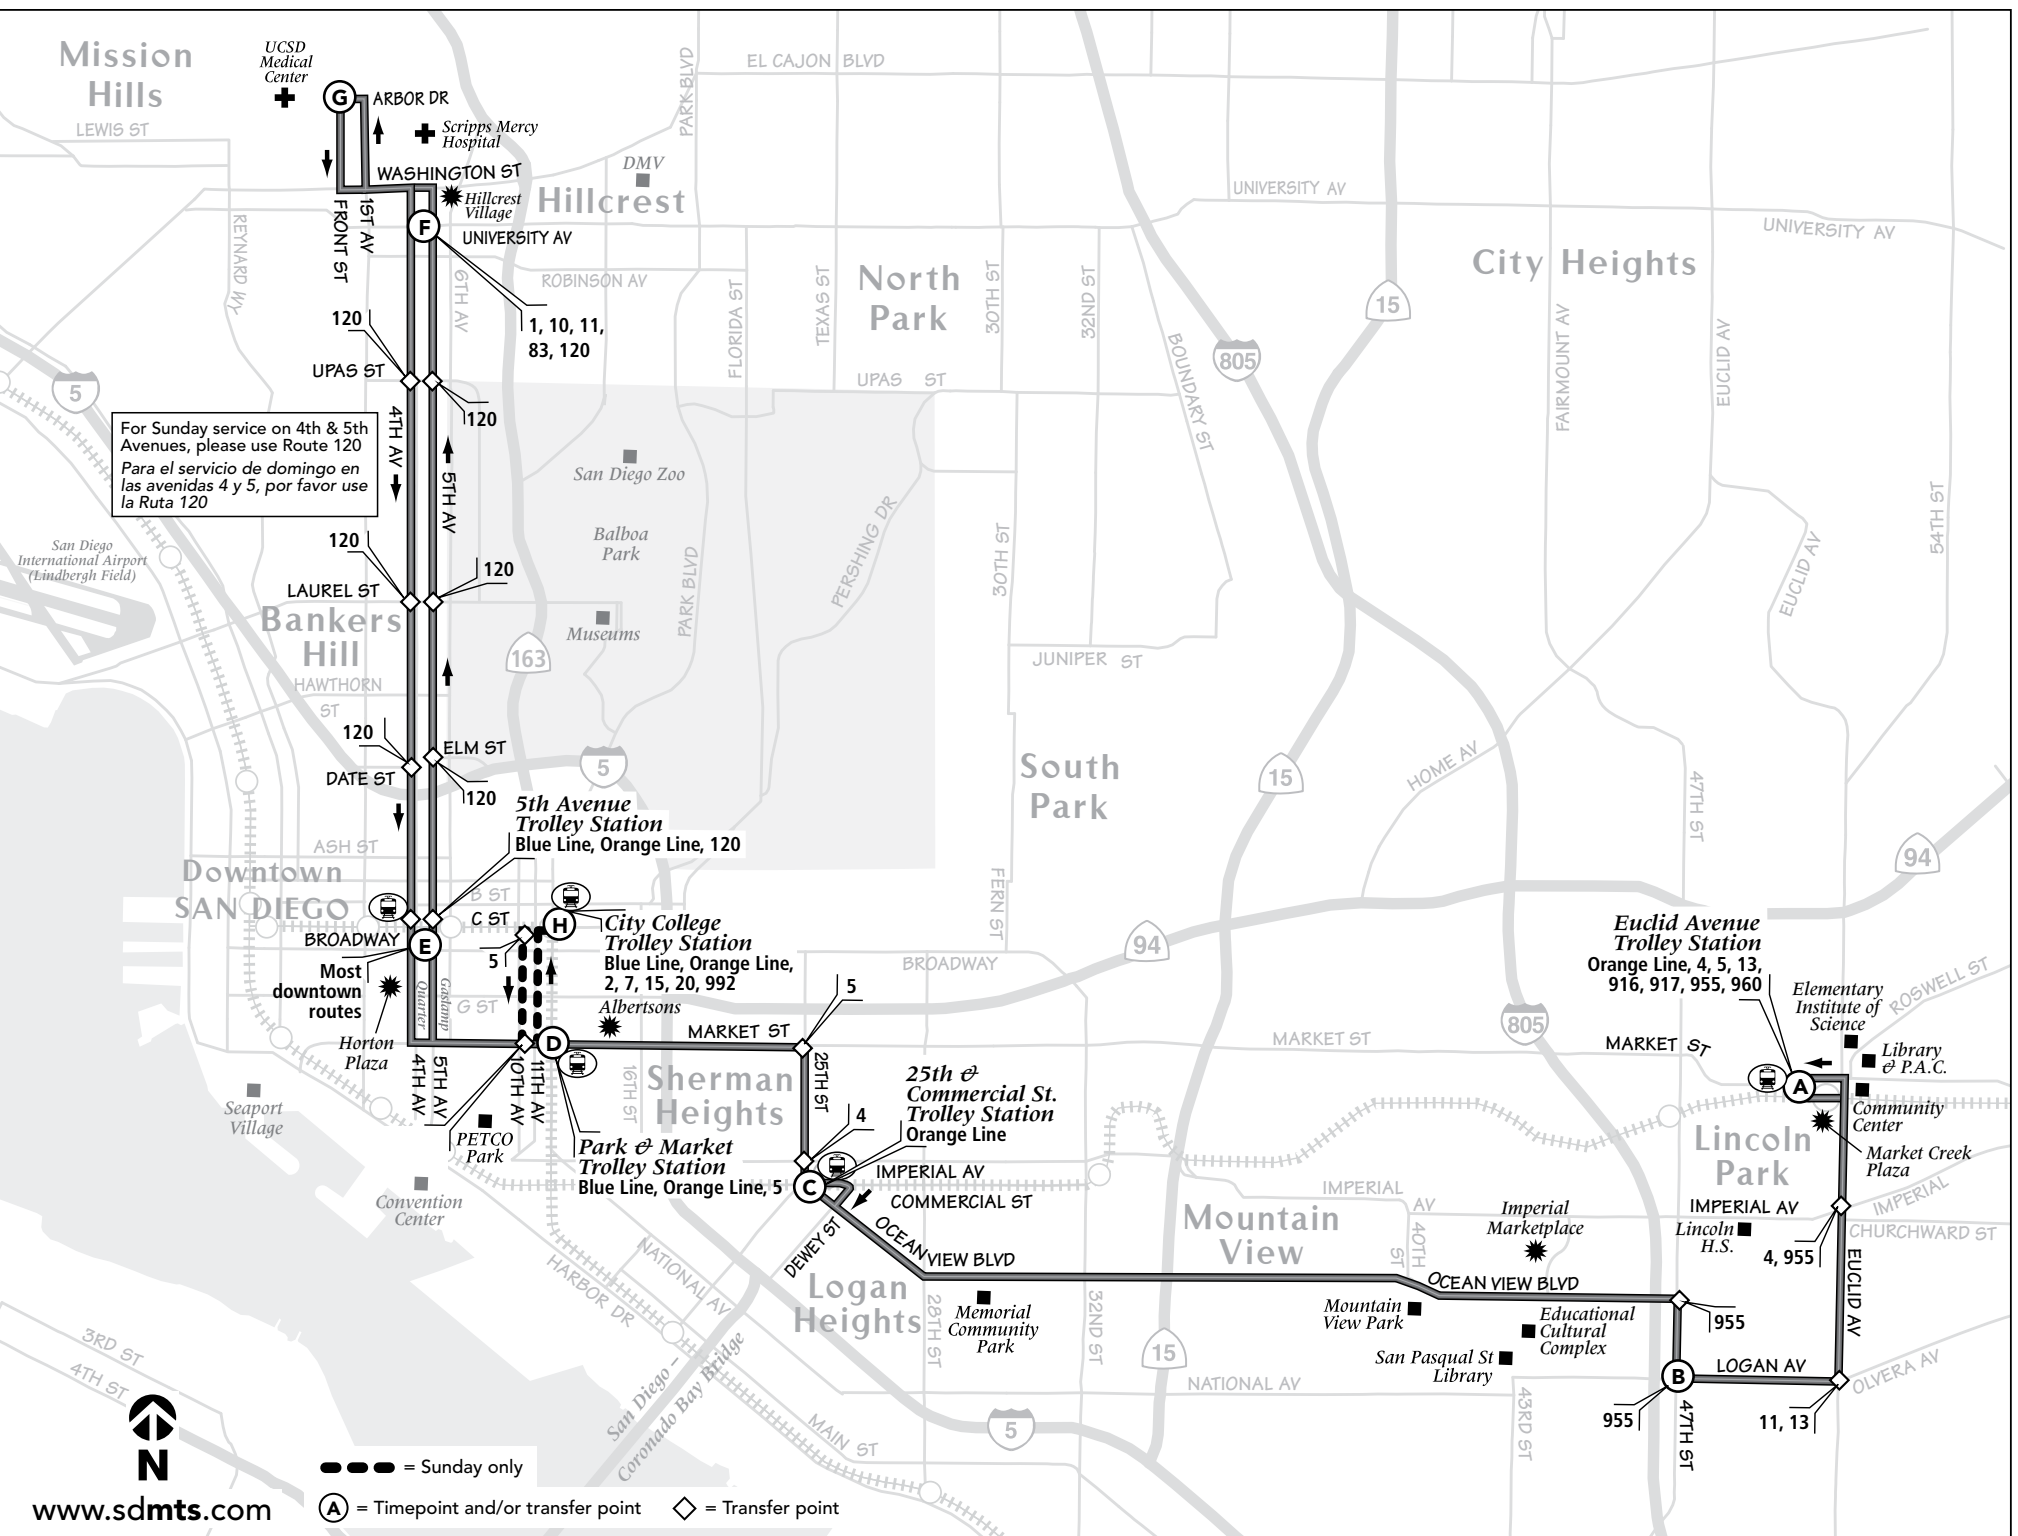

Euclid Trolley – UCSD Med. Ctr. / Hillcrest
via Ocean View Blvd. / Downtown

DESTINATIONS

- Balboa Park
- Educational Cultural Complex
- Gaslamp Quarter
- Market Creek Plaza
- Ocean View Blvd.

5th Ave.
City College (Sunday only)
Park & Market
25th & Commercial
Euclid

DAY PASS (REGIONAL) / Pase diario (Regional)

Valid for unlimited travel for one person on Trolley, most MTS buses, NCTD Breeze and SPRINTER. Valid for a discount on COASTER fares; not valid on Premium Express, Rural, or special service buses, or ADA paratransit.

Válidos para viajes ilimitados de una sola persona para: el Trolley, la mayoría de los autobuses de MTS, y los servicios del NCTD de BREEZE y SPRINTER. Válidos para acceder a descuentos en el COASTER, pero no para las rutas Premium Express ni rurales, los servicios especiales ni los servicios para discapacitados de ADA.

* I.D. required for discount fare or pass.
* Se requiere identificación para tarifas o pases de descuento.

For MTS online trip planning / Planificación de viajes por Internet www.sdmts.com

For more information on riding MTS services, pick up a Rider's Guide on a bus or at the Transit Store, or visit www.sdmts.com.
Para obtener más información sobre el uso de los servicios de MTS, recoga un 'Rider's Guide' en un autobús o en 'The Transit Store,' o visita a www.sdmts.com.

Thank you for riding MTS! ¡Gracias por viajar con MTS!

The schedules and other information shown in this timetable are subject to change. MTS does not assume responsibility for errors in timetables nor for any inconvenience caused by delayed buses. Los horarios y información que se indican en este itinerario están sujetos a cambios. MTS no asume responsabilidad por errores en los itinerarios, ni por ningún perjuicio que se origine por los autobuses demorados.

Alternative formats are available upon request. Please call: / Formato alternativo disponible al preguntar. Favor de llamar: (619) 231-1466

Route 3						Sunday* / domingo*					
Lincoln Park → Downtown			Downtown → Lincoln Park			Lincoln Park → Downtown			Downtown → Lincoln Park		
(A) Euclid Ave. Trolley Station	(B) 47th St. & Logan Ave.	(C) 25th & Commercial Trolley Station	(D) Park & Market Trolley Station	(H) City Coll. Trolley (11th Ave.)	(E) (F) (G)	(E) (F) (G)	(H) City Coll. Trolley (Broadway)	(D) Park & Market Trolley Station	(C) 25th & Commercial Trolley Station	(B) Logan Ave. & 47th St.	(A) Euclid Ave. Trolley Station
DEPART	DEPART	DEPART	DEPART	ARRIVE			DEPART	DEPART	DEPART	DEPART	ARRIVE
5:35a	5:41a	5:54a	6:01a	6:05a	Alternate service may include 10, 11, 120 Servicio alternativo puede incluir 10, 11, 120	Alternate service may include 10, 11, 120 Servicio alternativo puede incluir 10, 11, 120	6:15a	6:19a	6:26a	6:38a	6:45a
6:55	7:01	7:14	7:21	7:26			7:39	7:43	7:50	8:03	8:11
7:55	8:01	8:15	8:23	8:28			8:39	8:43	8:50	9:03	9:11
8:55	9:02	9:16	9:26	9:31			9:39	9:44	9:52	10:06	10:14
9:55	10:02	10:16	10:26	10:31			10:39	10:44	10:52	11:06	11:14
10:55	11:02	11:16	11:26	11:31			11:39	11:44	11:52	12:06	12:14
11:55	12:02p	12:16p	12:26p	12:31p			12:39p	12:44p	12:52p	1:08	1:16
12:55p	1:02	1:16	1:26	1:31			1:39	1:44	1:52	2:08	2:16
1:55	2:03	2:18	2:28	2:33			2:40	2:45	2:54	3:10	3:19
2:55	3:03	3:18	3:28	3:33			3:40	3:45	3:54	4:10	4:19
3:55	4:03	4:18	4:28	4:33			4:40	4:45	4:54	5:10	5:19
4:55	5:03	5:17	5:26	5:31			5:39	5:44	5:52	6:07	6:15
5:55	6:02	6:15	6:24	6:29			6:39	6:44	6:53	7:07	7:14
6:55	7:02	7:15	7:24	7:28			7:41	7:45	7:53	8:06	8:13

*A Saturday or Sunday schedule will be operated on most holidays and observed holidays, including New Year's Day, Presidents' Day, Memorial Day, Independence Day, Labor Day, Thanksgiving and Christmas. For holiday service details, visit www.sdmts.com or call 511.
*Se operará con horario de sábado o domingo durante la mayoría de los días festivos y los días de asueto a guardar. Los días festivos incluyen Año Nuevo, Presidents' Day, Memorial Day, Día de la Independencia (E.E.U.U.), Labor Day, Día de Acción de Gracias y Navidad. Para detalles sobre el servicio en días festivos, visite www.sdmts.com o llame al 511.