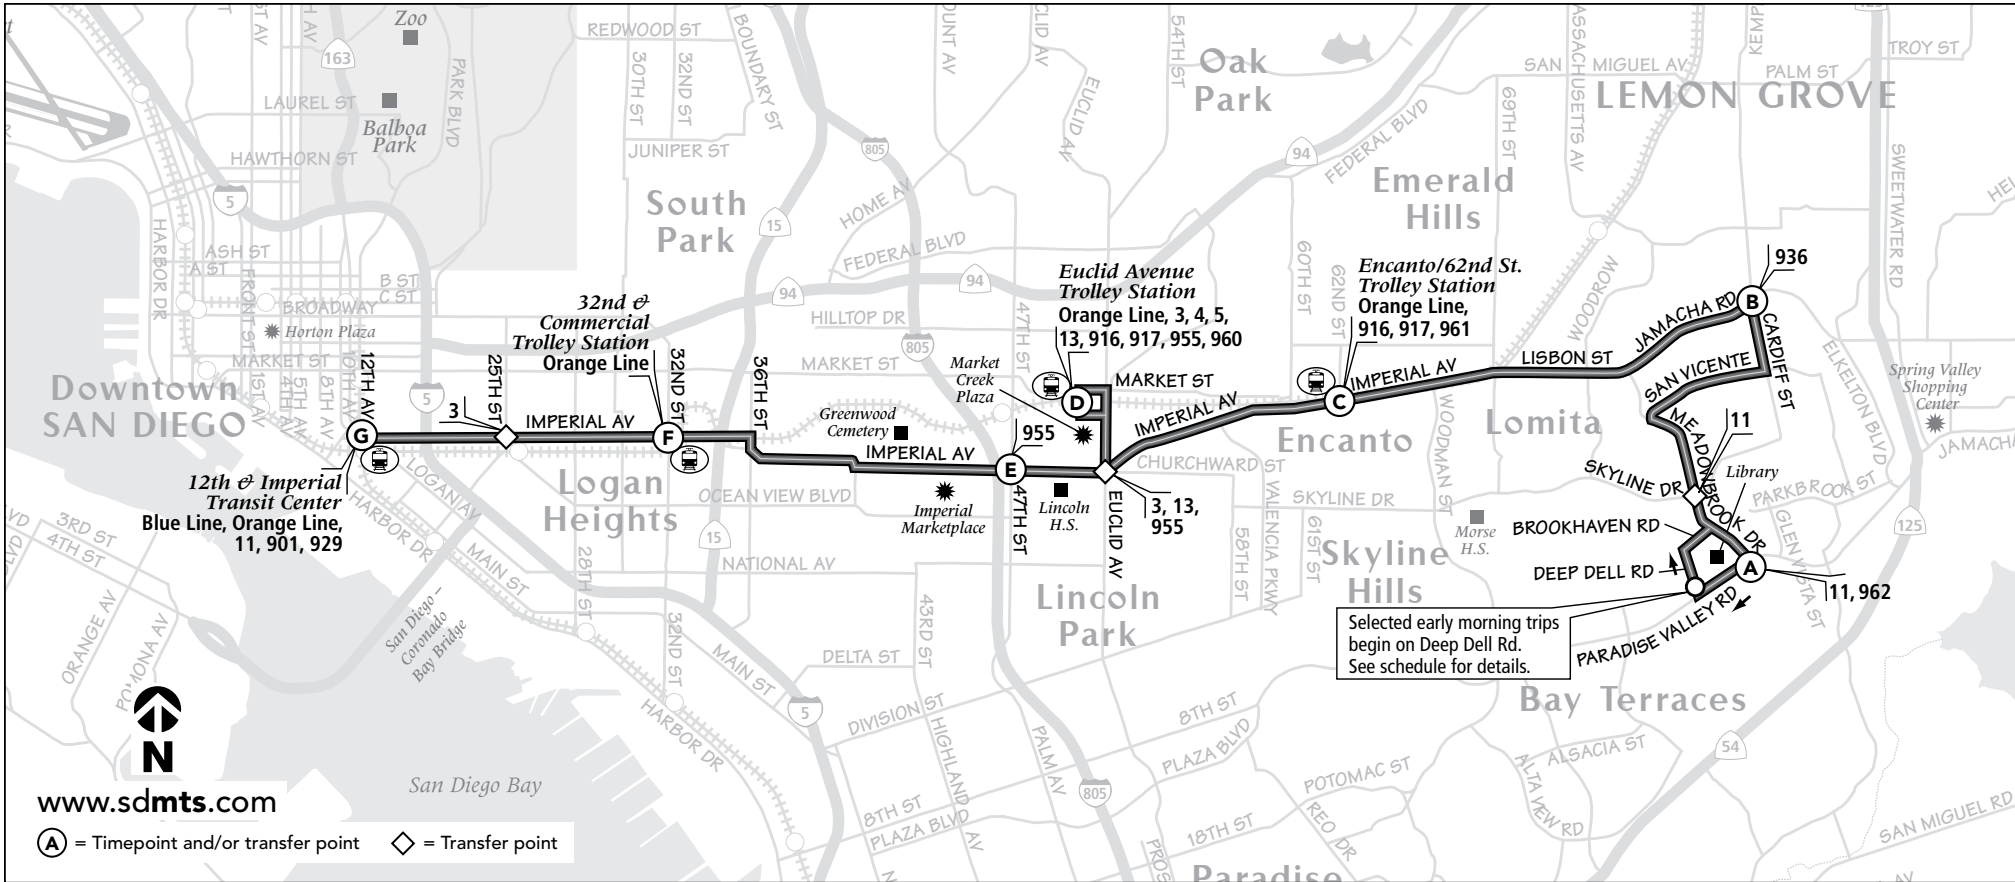

DIRECTORY / Directorio

Regional Transit Information / Información de transporte público regional	511 or/ó (619) 233-3004
TTY/TDD (teletype for hearing impaired) / Teletipo para sordos	(619) 234-5005 or/ó (888) 722-4889
InfoExpress (24-hour info via Touch-Tone phone) / Información las 24 horas (via teléfono de teclas)	(619) 685-4900
Customer Service / Suggestions / Servicio al cliente / Sugerencias	(619) 557-4555
SafeWatch	(619) 557-4500
The Transit Store / Lost & Found / The Transit Store / Objetos extraviados	(619) 234-1060
Articles found on the bus are turned in at The Transit Store / Artículos encontrados en los autobuses son entregados a The Transit Store	1st & Broadway Downtown San Diego M-F 9am-5pm
For MTS online trip planning / Planificación de viajes por Internet	www.sdmts.com

For more information on riding MTS services, pick up a Rider's Guide on a bus or at the Transit Store, or visit www.sdmts.com. Para obtener más información sobre el uso de los servicios de MTS, recoga un 'Rider's Guide' en un autobús o en 'The Transit Store,' o visita a www.sdmts.com.

Thank you for riding MTS! ¡Gracias por viajar con MTS!

4

Lomita Village – 12th & Imperial
via Imperial Ave.

DESTINATIONS

- Imperial Marketplace
- Lincoln High School
- Market Creek Plaza
- Skyline Hills Library

12th & Imperial
32nd & Commercial
Euclid
Encanto / 62nd St.

Alternative formats are available upon request. Please call: / Formato alternativo disponible al preguntar. Favor de llamar: (619) 231-1466

Route 4 Lomita Village → Downtown							Downtown → Lomita Village						
Sunday* / domingo*							Sunday* / domingo*						
A	B	C	D	E	F	G	G	F	E	D	C	B	A
Paradise Valley & Meadowbrook DEPART	Cardiff St. & Jamacha Rd.	Imperial Ave. & 62nd St.	Euclid Trolley Station	Imperial Ave. & 47th St.	Imperial Ave. & 32nd St.	12th & Imperial Transit Center ARRIVE	12th & Imperial Transit Center DEPART	Imperial Ave & 32nd St.	Imperial Ave. & 47th St.	Euclid Trolley Station	Imperial Ave. & 62nd St.	Cardiff St. & Jamacha Rd.	Paradise Valley & Meadowbrook ARRIVE
5:17a	5:25a	5:32a	5:39a	5:43a	5:50a	5:57a	7:02a	7:10a	7:17a	7:24a	7:32a	7:39a	7:47a
7:01	7:09	7:16	7:24	7:28	7:35	7:43	8:02	8:10	8:17	8:24	8:32	8:39	8:47
8:00	8:09	8:16	8:24	8:28	8:35	8:43	9:02	9:10	9:17	9:24	9:32	9:39	9:47
8:58	9:08	9:15	9:24	9:29	9:37	9:45	10:02	10:10	10:17	10:24	10:32	10:39	10:47
9:58	10:08	10:15	10:24	10:29	10:37	10:45	10:59	11:08	11:16	11:24	11:32	11:40	11:48
10:58	11:08	11:15	11:24	11:29	11:37	11:45	11:59	12:08p	12:16p	12:24p	12:32p	12:40p	12:48p
11:58	12:08p	12:15p	12:24p	12:29p	12:37p	12:45p	12:59p	1:08	1:16	1:24	1:32	1:40	1:48
12:56p	1:06	1:14	1:24	1:29	1:37	1:45	1:59	2:08	2:16	2:24	2:32	2:40	2:48
1:56	2:06	2:14	2:24	2:29	2:37	2:45	2:59	3:08	3:16	3:24	3:32	3:40	3:48
2:56	3:06	3:14	3:24	3:29	3:37	3:45	3:59	4:08	4:16	4:24	4:32	4:40	4:48
3:56	4:06	4:14	4:24	4:29	4:37	4:45	4:59	5:08	5:16	5:24	5:32	5:40	5:48
4:56	5:06	5:14	5:24	5:29	5:37	5:45	5:59	6:08	6:16	6:24	6:32	6:40	6:48
5:59	6:08	6:15	6:24	6:28	6:35	6:43	7:02	7:10	7:17	7:24	7:32	7:39	7:46

D = Trip begins on Deep Dell Road at Paradise Valley Road at time shown. / Este viaje comienza en Deep Dell Rd. y Paradise Valley Rd. a la hora indica.
*A Saturday or Sunday schedule will be operated on most holidays and observed holidays, including New Year's Day, Presidents' Day, Memorial Day, Independence Day, Labor Day, Thanksgiving and Christmas. For holiday service details, visit www.sdmts.com or call 511.
*Se operará con horario de sábado o domingo durante la mayoría de los días festivos y los días de asueto a guardar. Los días festivos incluyen Año Nuevo, Presidents' Day, Memorial Day, Día de la Independencia (E.E.U.U.), Labor Day, Día de Acción de Gracias y Navidad. Para detalles sobre el servicio en días festivos, visite www.sdmts.com o llame al 511.

The schedules and other information shown in this timetable are subject to change. MTS does not assume responsibility for errors in timetables nor for any inconvenience caused by delayed buses. Los horarios y información que se indican en este itinerario están sujetos a cambios. MTS no asume responsabilidad por errores en los itinerarios, ni por ningún perjuicio que se origine por los autobuses demorados.