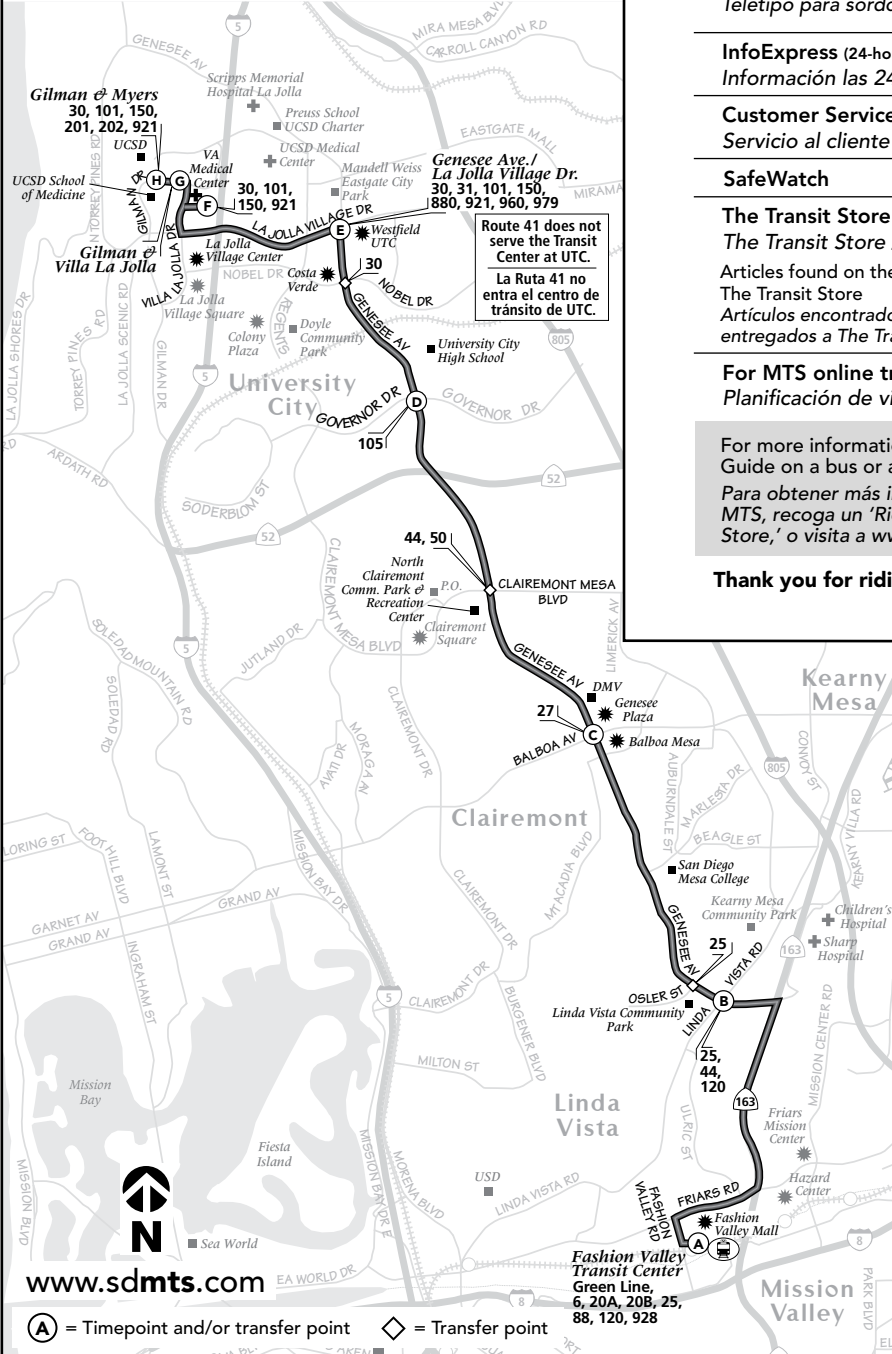

For more information on riding MTS services, pick up a Rider's Guide on a bus or at the Transit Store, or visit www.sdmts.com.
Para obtener más información sobre el uso de los servicios de MTS, recoga un 'Rider's Guide' en un autobús o en 'The Transit Store,' o visita a www.sdmts.com.

Thank you for riding MTS! ¡Gracias por viajar con MTS!

The schedules and other information shown in this timetable are subject to change. MTS does not assume responsibility for errors in timetables nor for any inconvenience caused by delayed buses. / Los horarios y información que se indican en este itinerario están sujetos a cambios. MTS no asume responsabilidad por errores en los itinerarios, ni por ningún perjuicio que se origine por los autobuses demorados.