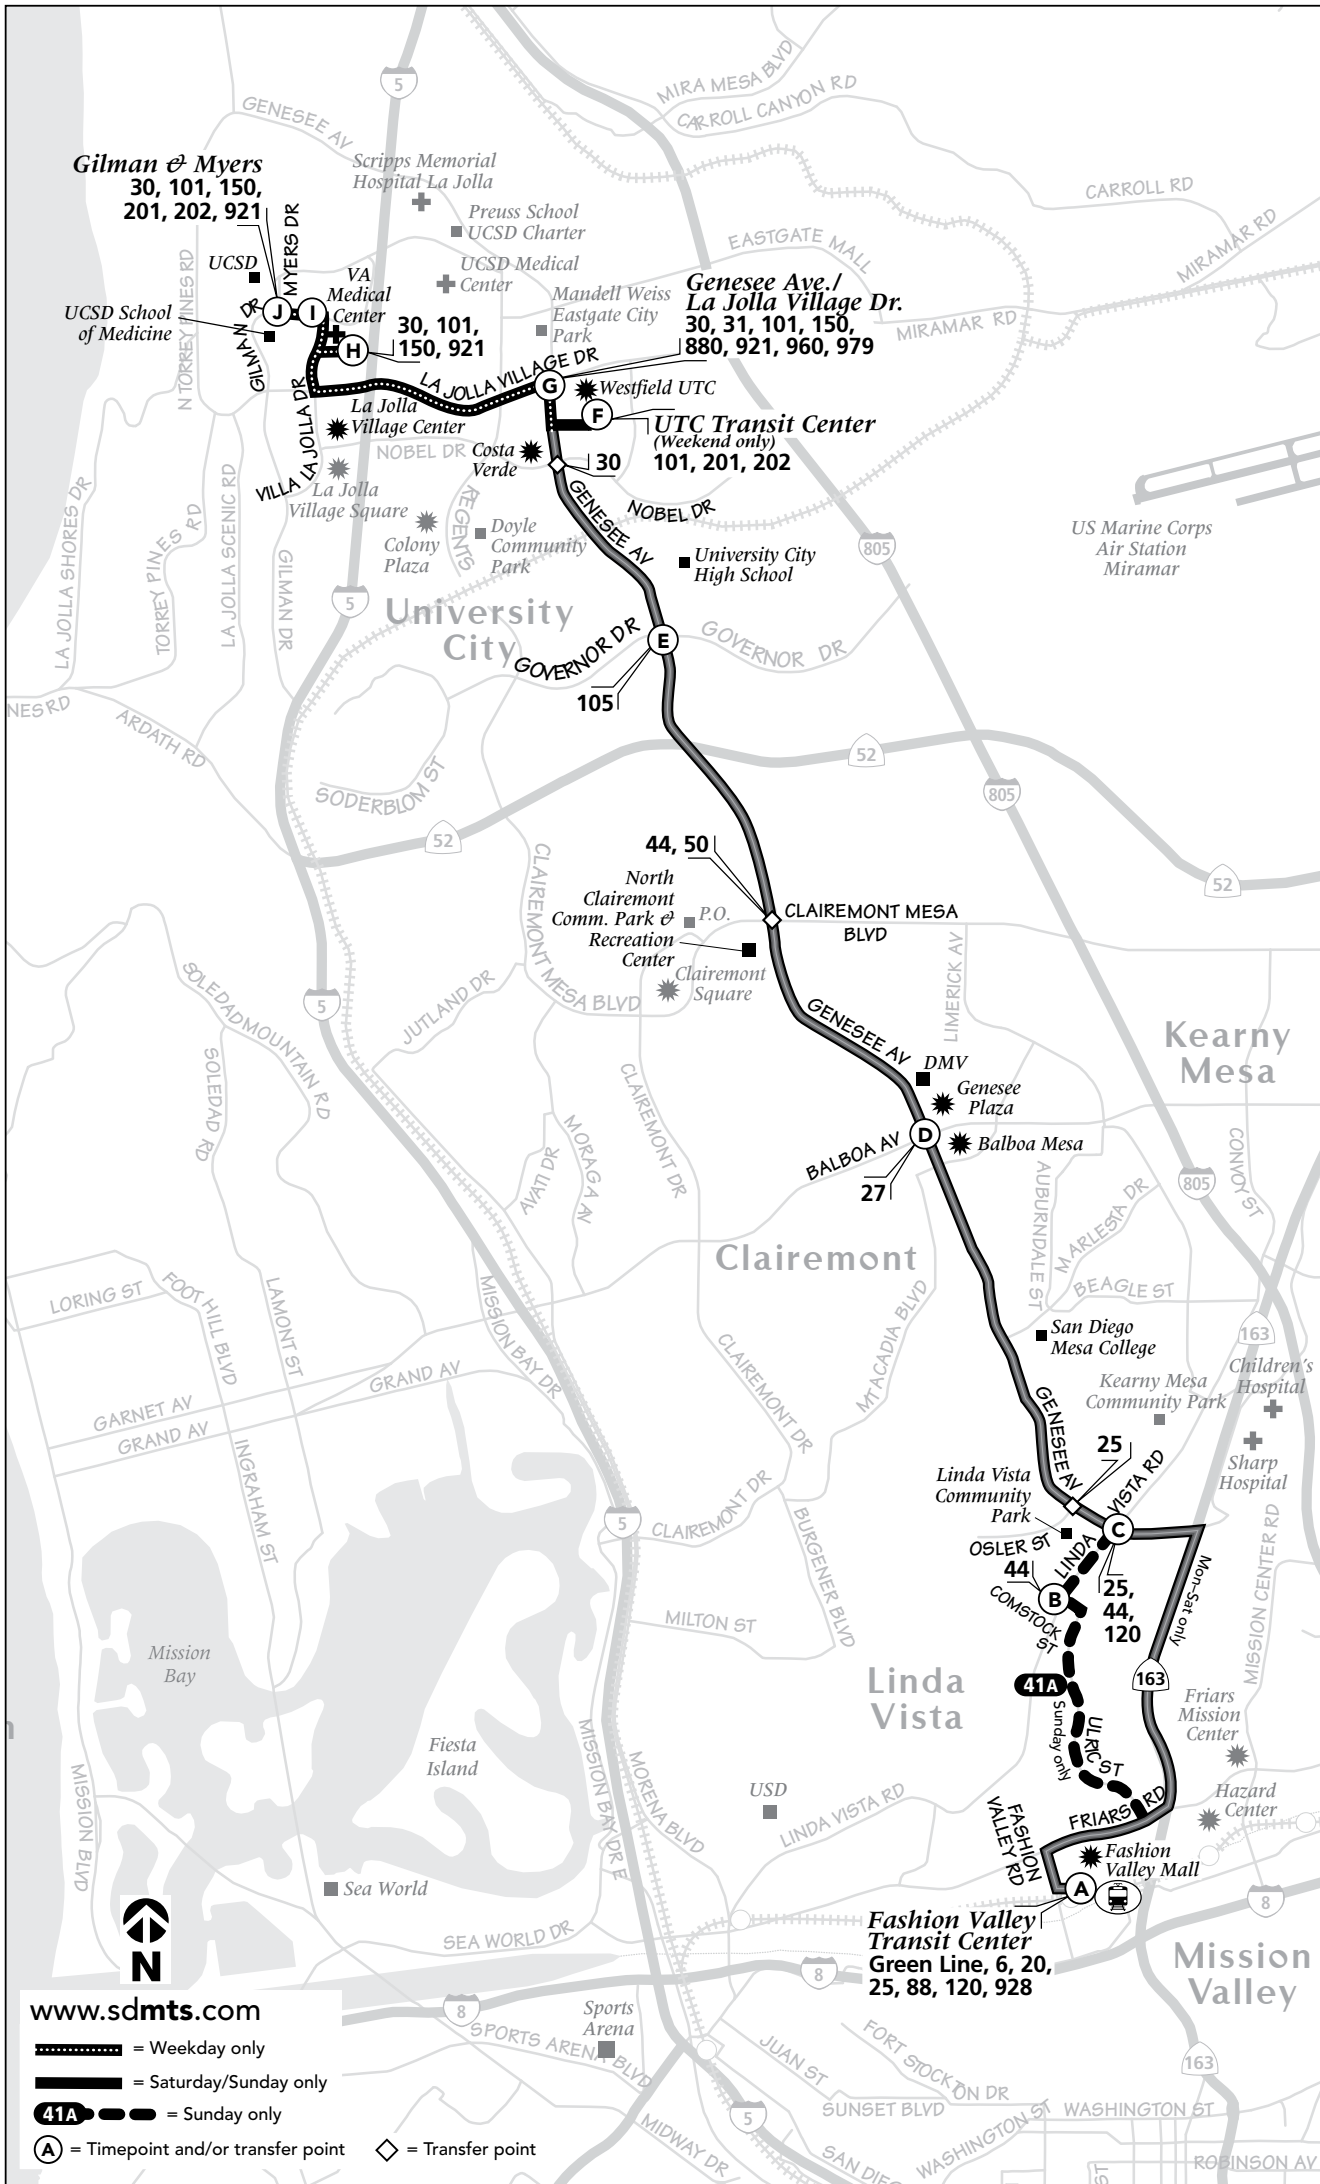

Thank you for riding MTS! ¡Gracias por viajar con MTS!

41

Fashion Valley – UCSD / VA Medical Ctr.
via Genesee Ave.

DESTINATIONS

- Fashion Valley Mall
- Genesee Plaza
- Linda Vista Comm. Park
- Mesa College
- VA Medical Center
- Westfield UTC

Route 41 Saturday* / sábado*					
UTC ➔ Clairemont ➔ Fashion Valley					
(F) UTC Transit Center DEPART	(E) Genesee Ave. & Governor Dr.	(D) Genesee Ave. & Balboa Ave.	(C) Genesee Ave. & Linda Vista Rd.	(B) Comstock St. & Linda Vista Rd.	(A) Fashion Valley Transit Center ARRIVE
6:29a	6:34a	6:42a	6:49a	—	6:55a
6:59	7:04	7:12	7:19	—	7:25
7:27	7:32	7:41	7:48	—	7:55
7:40	7:56	8:02	8:11	—	8:25
8:26	8:32	8:41	8:48	—	8:55
8:56	9:02	9:11	9:18	—	9:25
9:26	9:32	9:41	9:48	—	9:55
9:55	10:01	10:12	10:20	—	10:29
10:25	10:31	10:42	10:50	—	10:59
10:55	11:01	11:12	11:20	—	11:29
11:24	11:31	11:42	11:50	—	11:59
11:54	12:01p	12:12p	12:20p	—	12:29p
12:24p	12:31	12:42	12:50	—	12:59
12:54	1:01	1:12	1:20	—	1:29
1:24	1:31	1:42	1:50	—	1:59
1:54	2:01	2:12	2:20	—	2:29
2:24	2:31	2:42	2:50	—	2:59
2:54	3:01	3:12	3:20	—	3:29
3:24	3:31	3:42	3:50	—	3:59
3:54	4:01	4:12	4:20	—	4:29
4:24	4:31	4:42	4:50	—	4:59
4:54	5:01	5:12	5:20	—	5:29
5:24	5:31	5:42	5:50	—	5:59
5:54	6:01	6:12	6:20	—	6:29
6:24	6:31	6:42	6:50	—	6:59
7:00	7:06	7:15	7:21	—	7:29
7:33	7:39	7:47	7:53	—	8:00
8:03	8:09	8:17	8:23	—	8:30
8:33	8:39	8:47	8:53	—	9:00
9:03	9:09	9:17	9:23	—	9:30
9:33	9:39	9:47	9:53	—	10:00
10:03	10:09	10:17	10:23	—	10:30