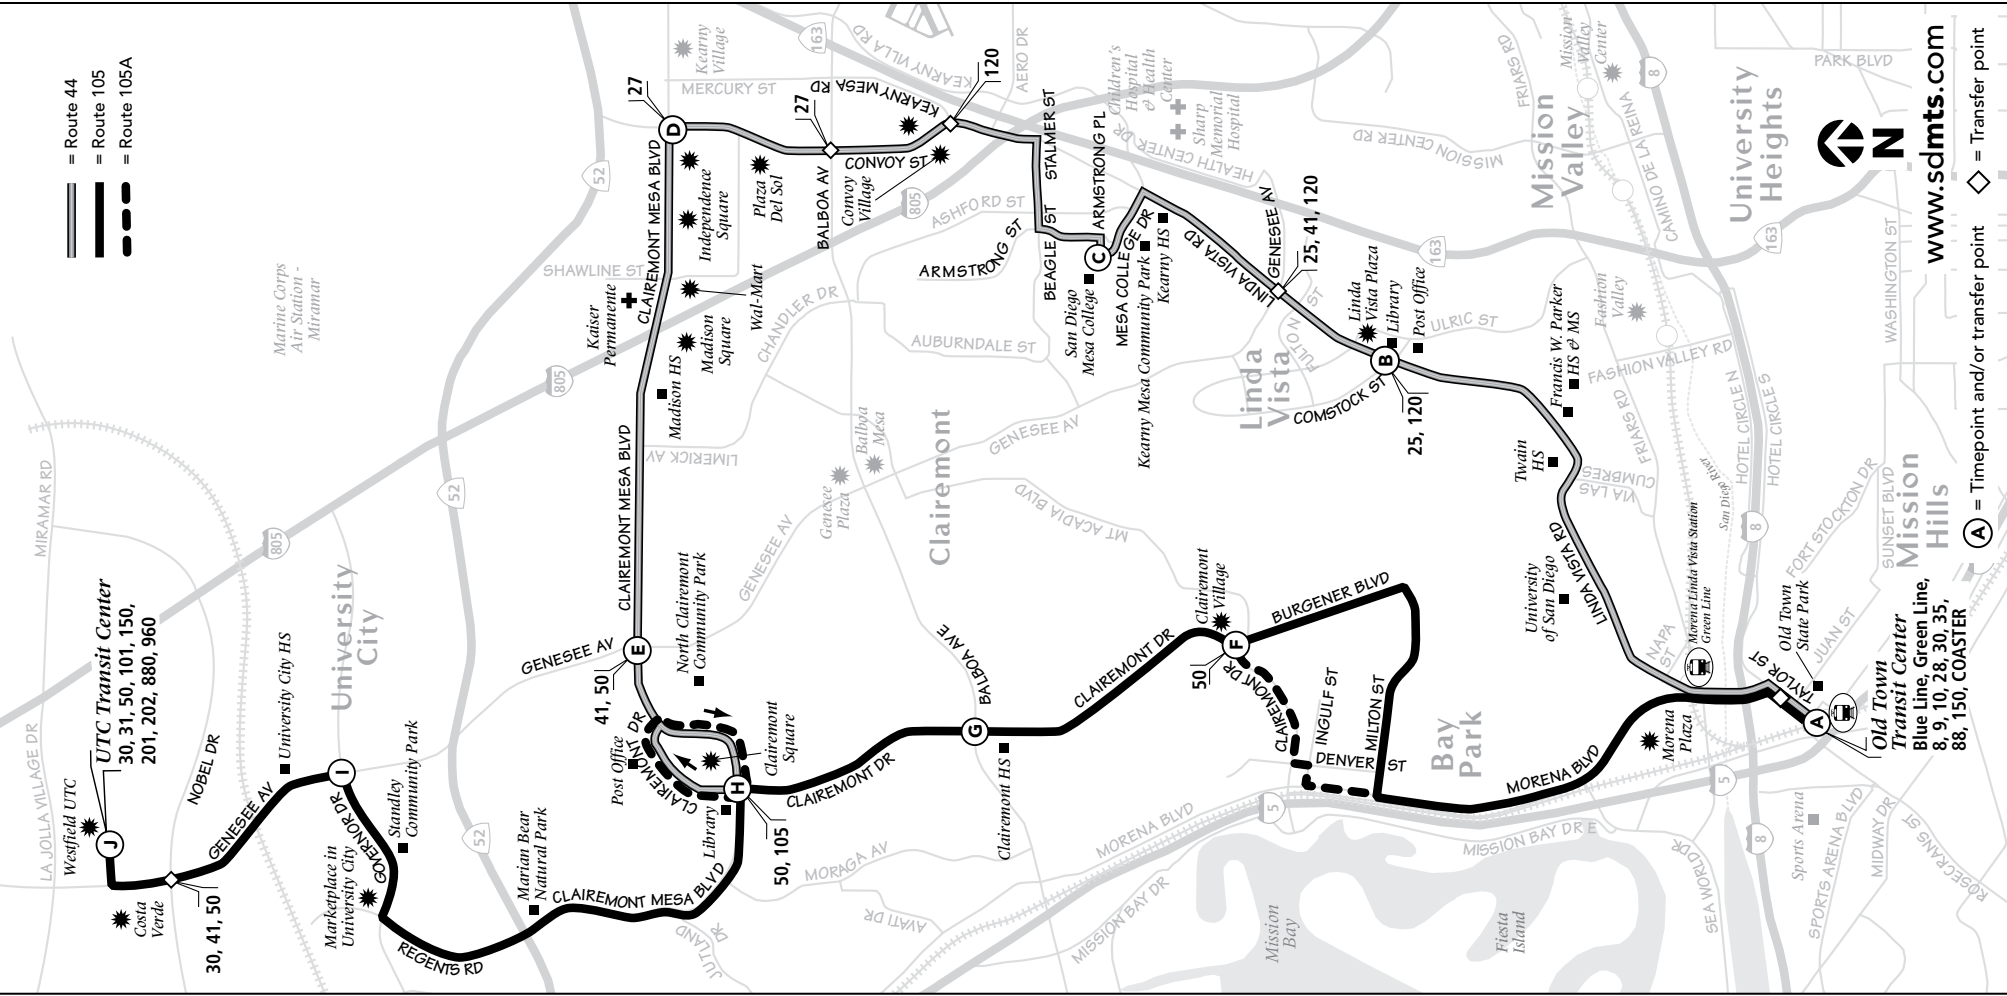

Thank you for riding MTS! ¡Gracias por viajar con MTS!

**44**

**Old Town – Clairemont**  
via Linda Vista Rd. /  
Mesa College

**105**

**Old Town – UTC**  
via Clairemont Dr.

**DESTINATIONS**

- Children's Hospital (25)
- Fashion Valley Mall
- Hazard Center (928)
- Kearny Mesa Courthouse (928)
- Linda Vista Park & Rec Center (25)
- Serra High School (25)
- Sharp Hospital (25)
- Stonecrest Plaza

Old Town  
Morena / Linda Vista

**Monday through Friday / Lunes a viernes**

Route 105		Route 44	
Old Town → Clairemont → University City		University City → Clairemont → Old Town	
DEPART	ARRIVE	DEPART	ARRIVE
A 5:15a	5:30a	J 5:20a	5:28a
5:45	6:00	5:25a	5:38
6:15	6:31	5:55	6:28
6:45	7:01	6:20	6:47
7:15	7:31	6:50	7:17
7:45	8:01	7:20	7:41
8:15	8:31	7:50	8:17
8:45	9:01	8:20	8:47
9:15	9:31	8:50	9:17
9:45	10:01	9:20	9:45
10:15	10:31	9:46	10:11
10:45	11:01	10:16	10:41
11:15	11:31	10:46	11:11
11:45	12:01p	11:16	11:41
12:15p	12:31p	11:46	12:11p
12:45	1:01	12:16p	12:41p
1:15	1:31	12:46	1:21
1:45	2:01	1:16	1:41
2:15	2:31	1:44	2:11
2:45	3:01	2:14	2:41
3:15	3:31	2:50	3:17
3:45	4:02	3:20	3:47
4:15	4:32	3:50	4:19
4:48	5:05	4:20	4:49
5:18	5:35	4:58	5:19
5:48	6:05	5:28	5:49
6:18	6:34	5:58	6:19
6:48	7:04	6:27	6:49
A 7:20	7:32	6:56	7:14
A 8:20	8:32		7:53
A 9:20	9:31		8:54
A 10:20	10:31		9:54