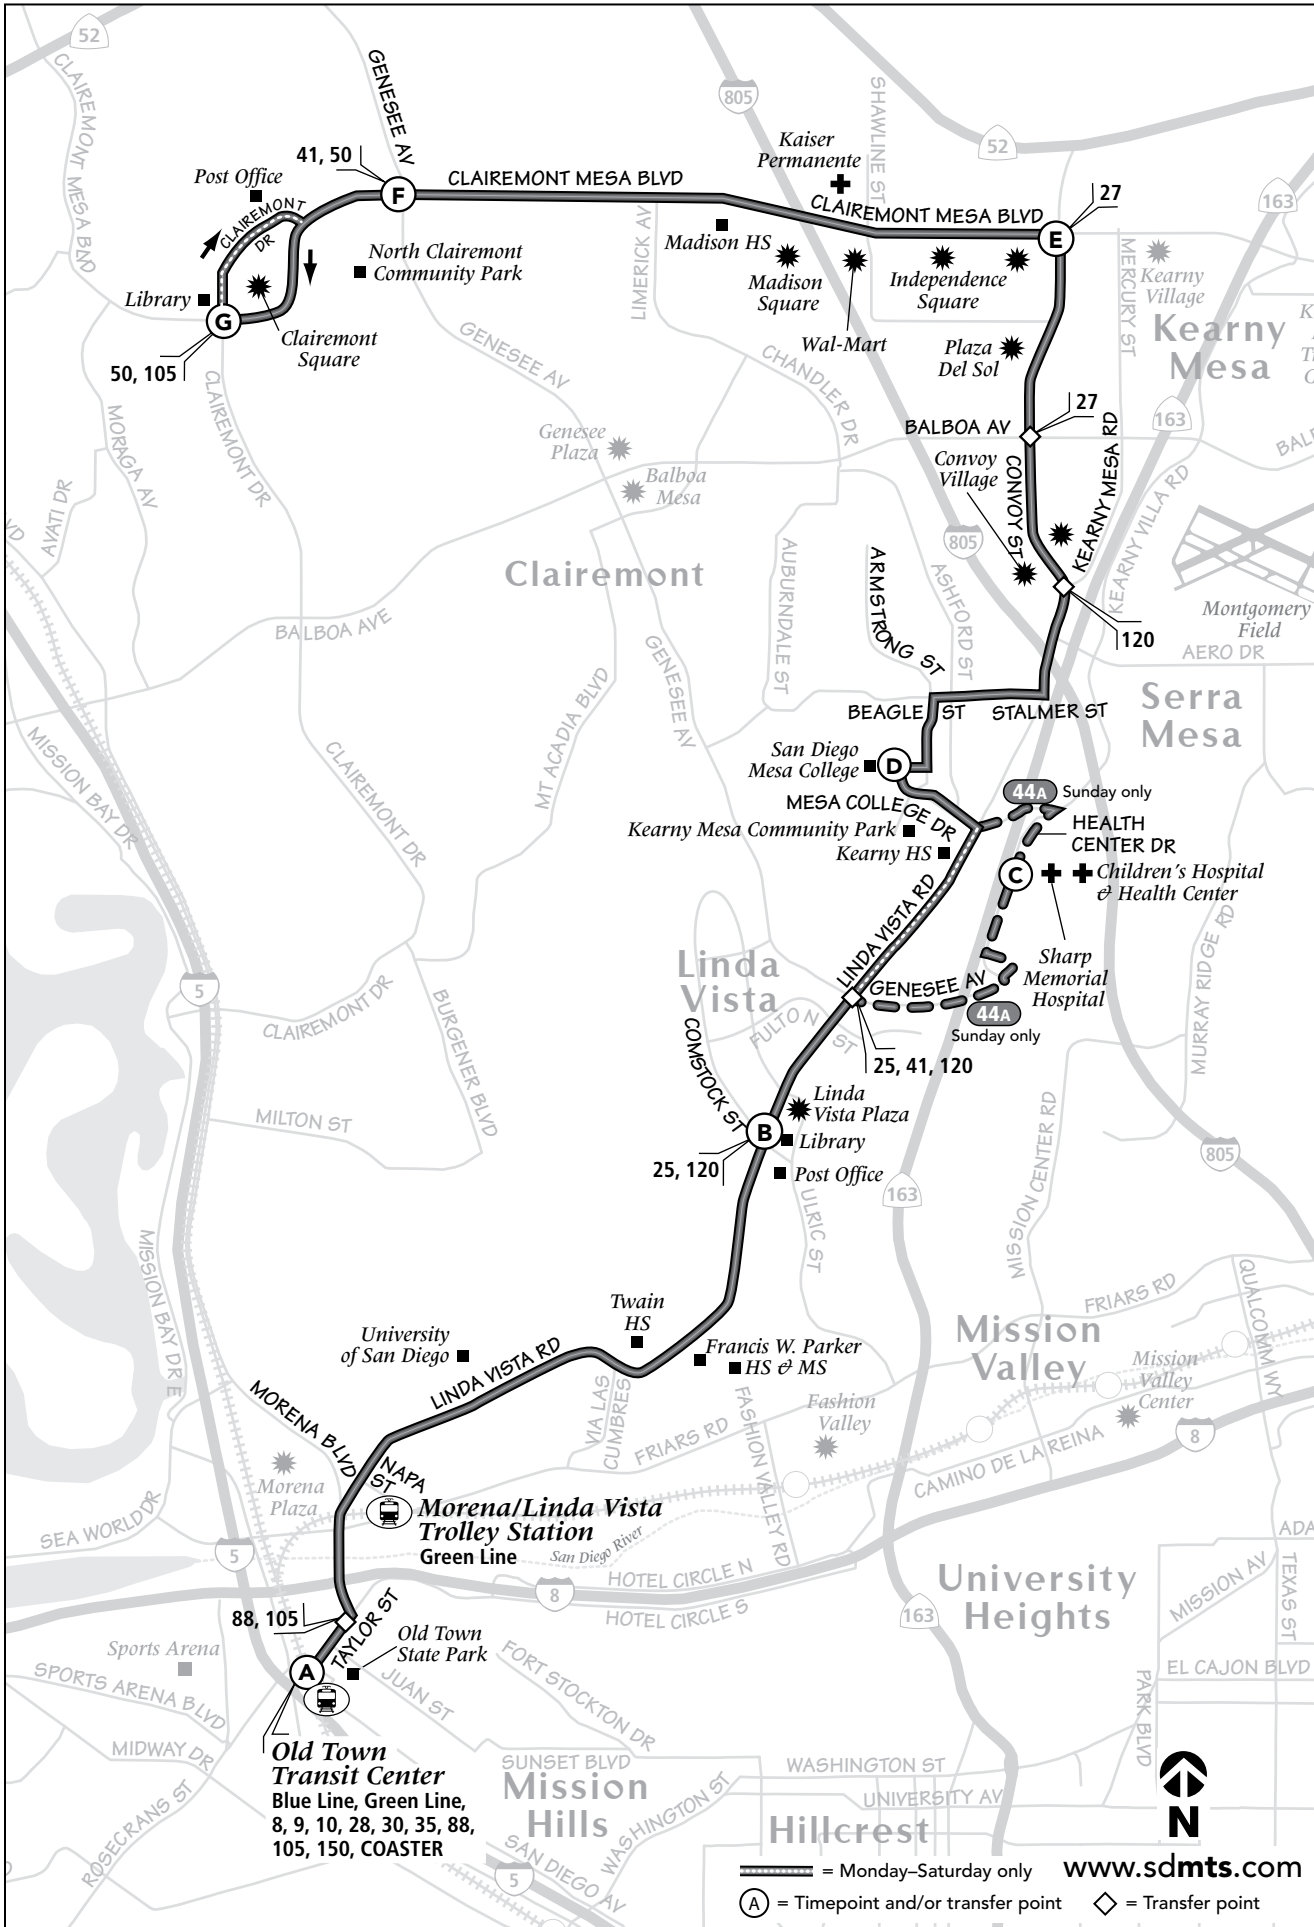

DIRECTORY / Directorio

Regional Transit Information Información de transporte público regional	511 or/ó (619) 233-3004
TTY/TDD (teletype for hearing impaired) Teletipo para sordos	(619) 234-5005 or/ó (888) 722-4889
InfoExpress (24-hour info via Touch-Tone phone) Información las 24 horas (via teléfono de teclas)	(619) 685-4900
Customer Service / Suggestions Servicio al cliente / Sugerencias	(619) 557-4555
SafeWatch	(619) 557-4500
The Transit Store / Lost & Found The Transit Store / Objetos extraviados	(619) 234-1060
Articles found on the bus are turned in at The Transit Store Artículos encontrados en los autobuses son entregados a The Transit Store	1st & Broadway Downtown San Diego M-F 9am-5pm
For MTS online trip planning Planificación de viajes por Internet	www.sdmts.com

For more information on riding MTS services, pick up a Rider's Guide on a bus or at the Transit Store, or visit www.sdmts.com. Para obtener más información sobre el uso de los servicios de MTS, recoga un 'Rider's Guide' en un autobús o en 'The Transit Store,' o visita a www.sdmts.com.

Thank you for riding MTS! ¡Gracias por viajar con MTS!

44

Clairemont – Old Town
via Linda Vista / Mesa College

DESTINATIONS

- Clairemont Square
- Convoy Village
- Kearny High School
- Madison High School
- San Diego Mesa College
- University of San Diego

Old Town
Morena / Linda Vista