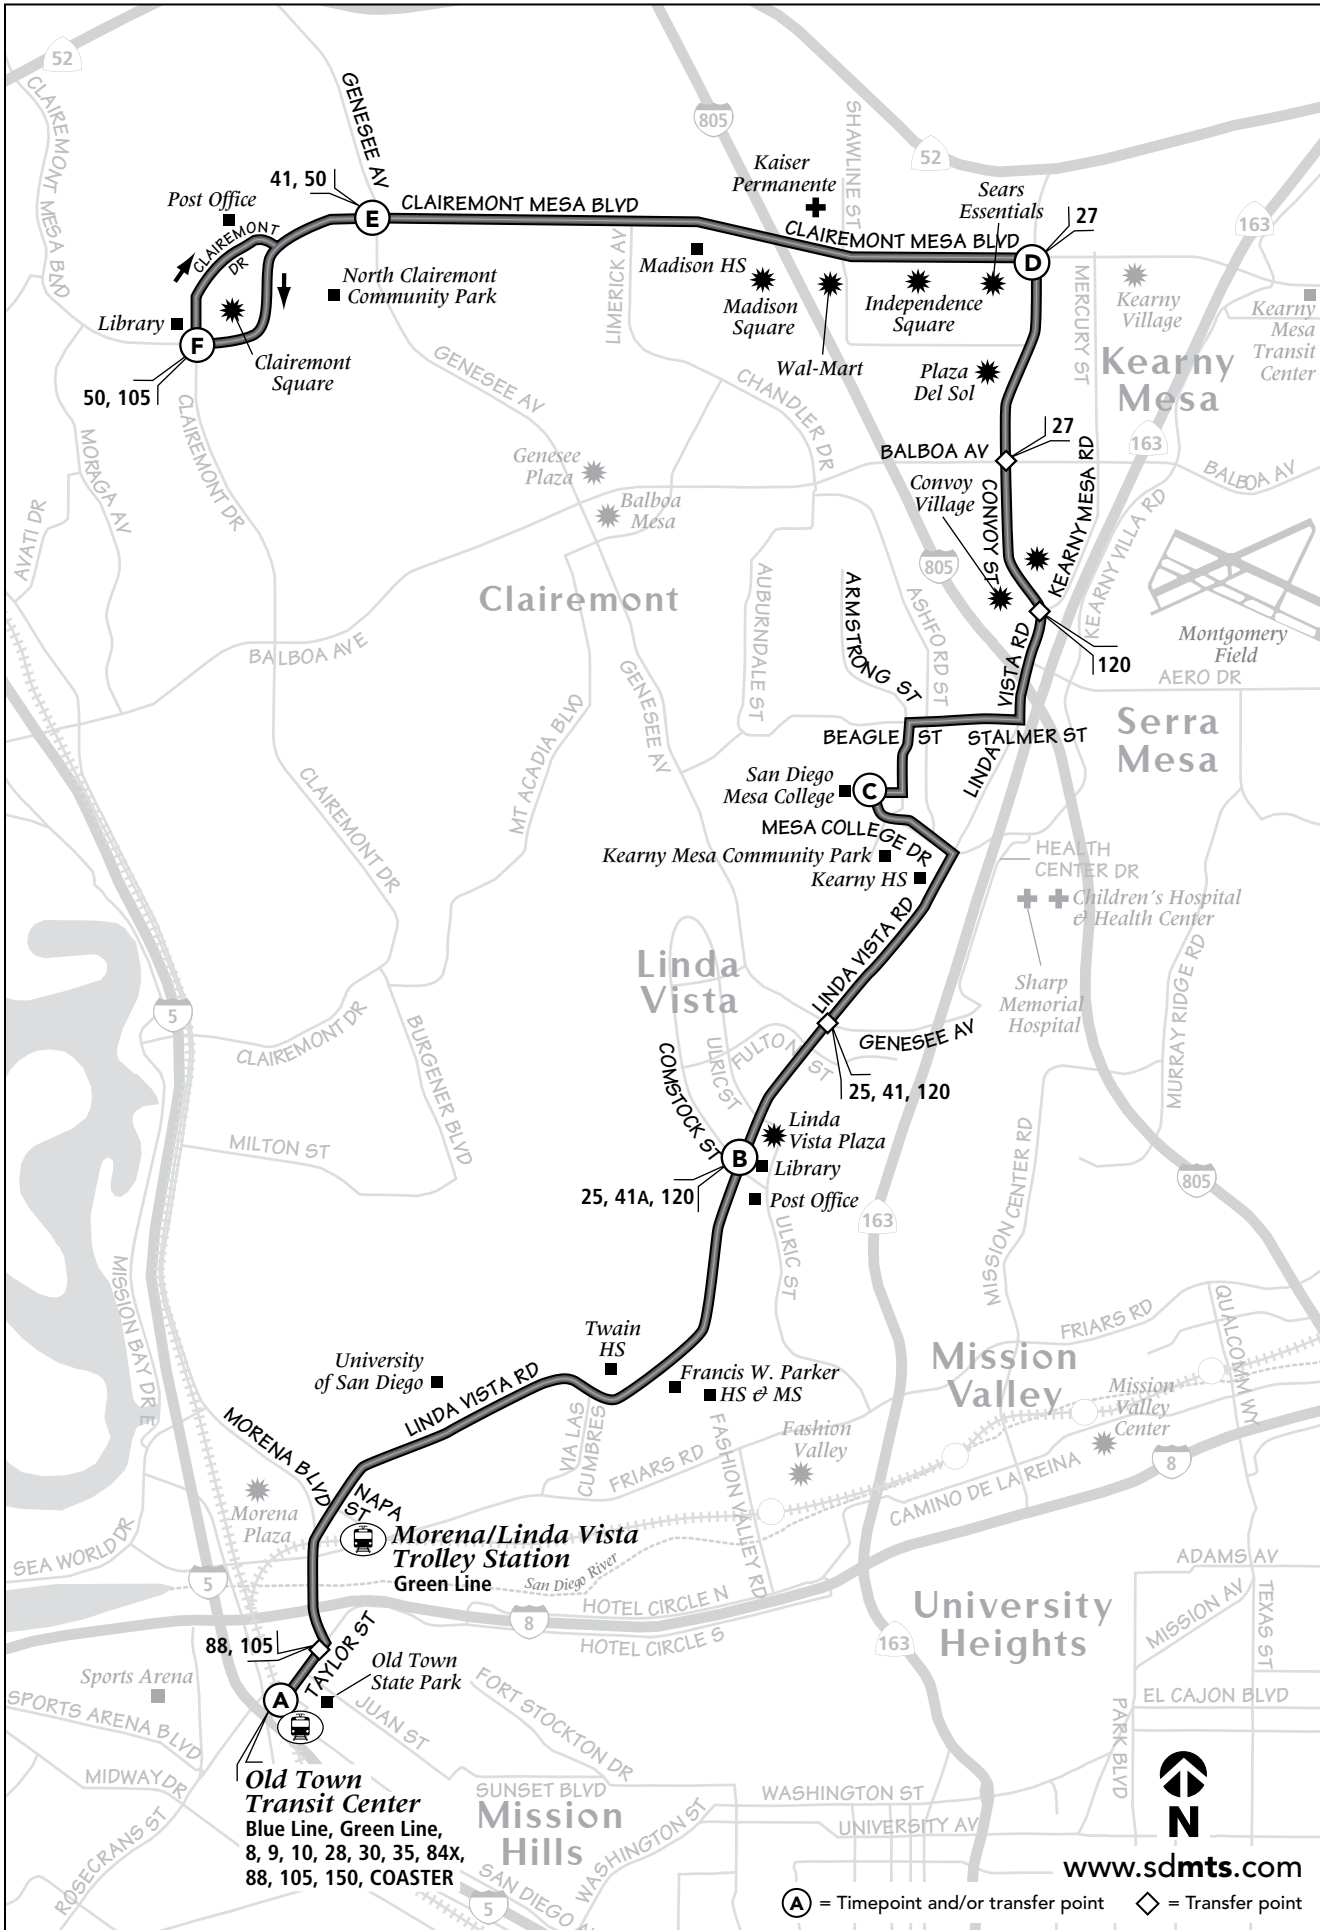

DIRECTORY / Directorio

Regional Transit Information Información de transporte público regional	511 or/ó (619) 233-3004
TTY/TDD (teletype for hearing impaired) Teletipo para sordos	(619) 234-5005 or/ó (888) 722-4889
InfoExpress (24-hour info via Touch-Tone phone) Información las 24 horas (via teléfono de teclas)	(619) 685-4900
Customer Service / Suggestions Servicio al cliente / Sugerencias	(619) 557-4555
SafeWatch	(619) 557-4500
The Transit Store / Lost & Found The Transit Store / Objetos extraviados	(619) 234-1060
Articles found on the bus are turned in at The Transit Store Artículos encontrados en los autobuses son entregados a The Transit Store	1st & Broadway Downtown San Diego M-F 9am-5pm
For MTS online trip planning Planificación de viajes por Internet	www.sdmts.com

For more information on riding MTS services, pick up a Rider's Guide on a bus or at the Transit Store, or visit www.sdmts.com.
Para obtener más información sobre el uso de los servicios de MTS, recoga un 'Rider's Guide' en un autobús o en 'The Transit Store,' o visita a www.sdmts.com.

Thank you for riding MTS! ¡Gracias por viajar con MTS!

44

Clairemont – Old Town
via Linda Vista / Mesa College

DESTINATIONS

- Clairemont Square
- Convoy Village
- Kearny High School
- Madison High School
- San Diego Mesa College
- University of San Diego

Old Town
Morena / Linda Vista

Get next arrival times on your phone

by text message

or with the GO! app

Download from iPhone App Store | Download from Android Market

For more info, visit sdmts.com/go.asp or text **INFO** to **GOMTS** (46687)

Text and data rates may apply.