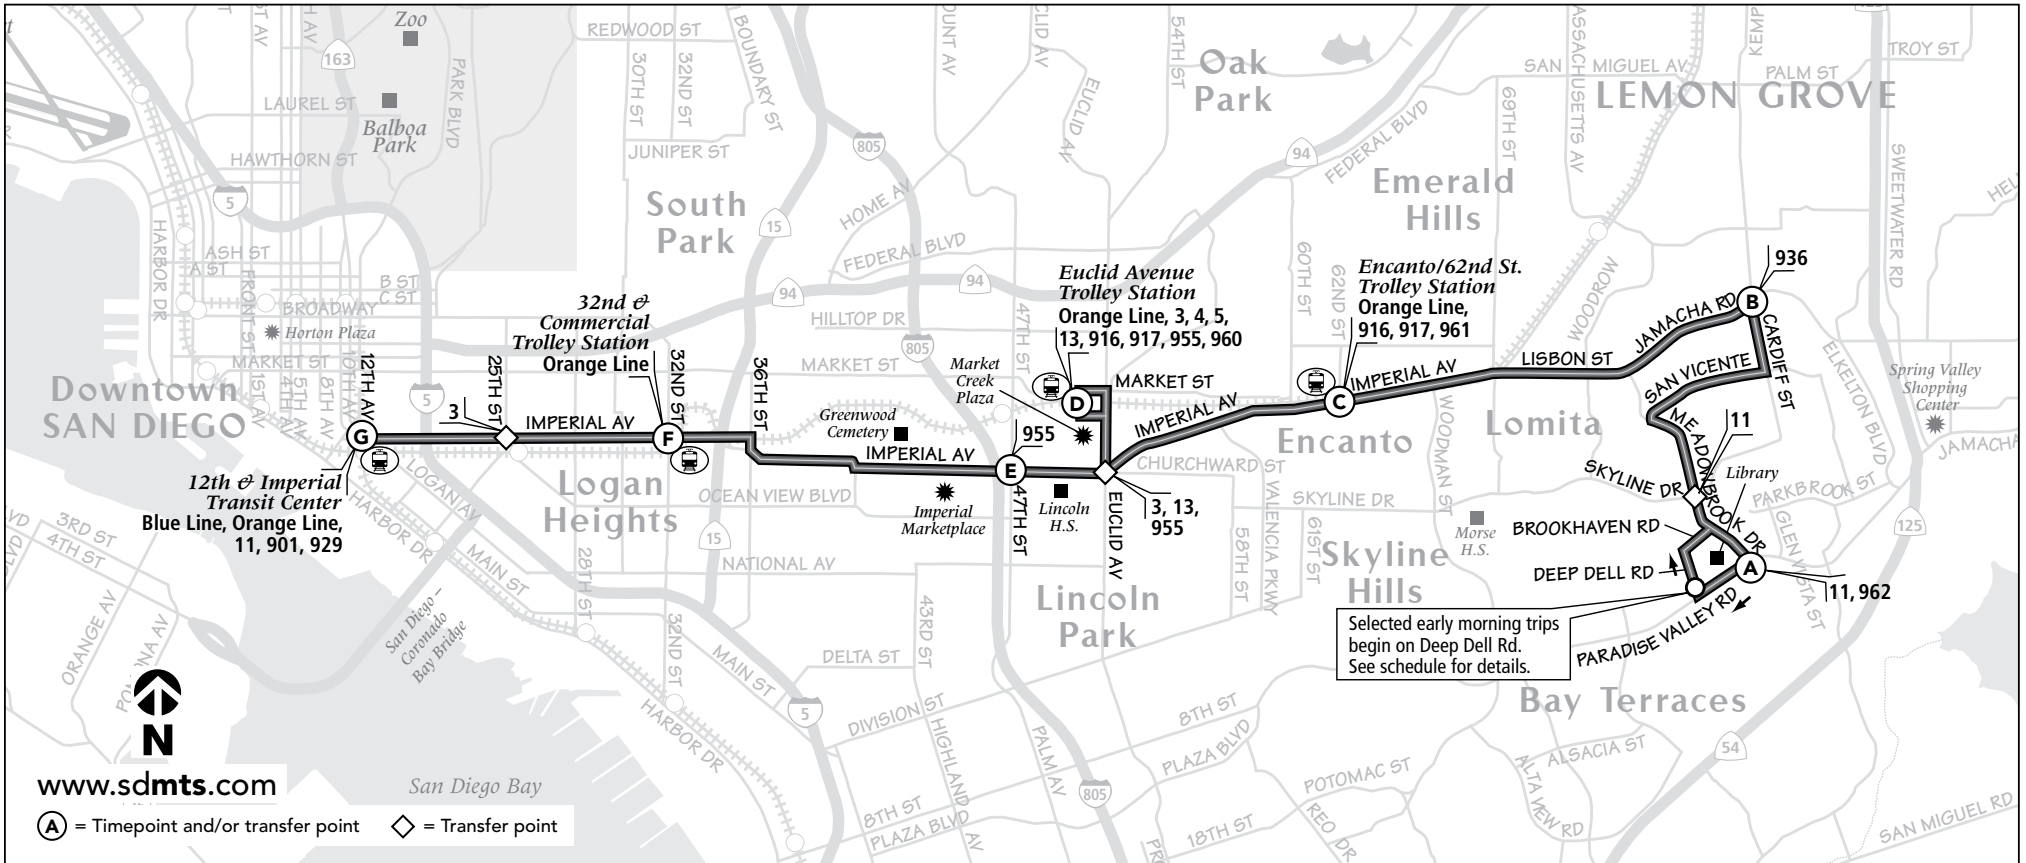

Thank you for riding MTS! ¡Gracias por viajar con MTS!

Route 4 Sunday* / domingo*

Lomita Village → Downtown

(A)	(B)	(C)	(D)	(E)	(F)	(G)
Paradise Valley & Meadowbrook DEPART	Cardiff St. & Jamacha Rd.	Imperial Ave. & 62nd St.	Euclid Trolley Station	Imperial Ave. & 47th St.	Imperial Ave. & 32nd St.	12th & Imperial Transit Center ARRIVE
5:17a	5:25a	5:32a	5:39a	5:43a	5:50a	5:57a
7:01	7:09	7:16	7:24	7:28	7:35	7:43
8:00	8:09	8:16	8:24	8:28	8:35	8:43
8:58	9:08	9:15	9:24	9:29	9:37	9:45
9:58	10:08	10:15	10:24	10:29	10:37	10:45
10:58	11:08	11:15	11:24	11:29	11:37	11:45
11:58	12:08p	12:15p	12:24p	12:29p	12:37p	12:45p
12:56p	1:06	1:14	1:24	1:29	1:37	1:45
1:56	2:06	2:14	2:24	2:29	2:37	2:45
2:26	2:36	2:44	2:54	2:59	3:07	3:15
2:56	3:06	3:14	3:24	3:29	3:37	3:45
3:26	3:36	3:44	3:54	3:59	4:07	4:15
3:56	4:06	4:14	4:24	4:29	4:37	4:45
4:26	4:36	4:44	4:54	4:59	5:07	5:15
4:56	5:06	5:14	5:24	5:29	5:37	5:45
5:59	6:08	6:15	6:24	6:28	6:35	6:43

Downtown → Lomita Village

(G)	(F)	(E)	(D)	(C)	(B)	(A)
12th & Imperial Transit Center DEPART	Imperial Ave. & 32nd St.	Imperial Ave. & 47th St.	Euclid Trolley Station	Imperial Ave. & 62nd St.	Cardiff St. & Jamacha Rd.	Paradise Valley & Meadowbrook ARRIVE
7:02a	7:10a	7:17a	7:24a	7:32a	7:39a	7:47a
8:02	8:10	8:17	8:24	8:32	8:39	8:47
9:02	9:10	9:17	9:24	9:32	9:39	9:47
10:02	10:10	10:17	10:24	10:32	10:39	10:47
10:59	11:08	11:16	11:24	11:32	11:40	11:48
11:59	12:08p	12:16p	12:24p	12:32p	12:40p	12:48p
12:59p	1:08	1:16	1:24	1:32	1:40	1:48
1:29	1:38	1:46	1:54	2:02	2:10	2:18
1:59	2:08	2:16	2:24	2:32	2:40	2:48
2:29	2:38	2:46	2:54	3:02	3:10	3:18
2:59	3:08	3:16	3:24	3:32	3:40	3:48
3:29	3:38	3:46	3:54	4:02	4:10	4:18
3:59	4:08	4:16	4:24	4:32	4:40	4:48
4:29	4:38	4:46	4:54	5:02	5:10	5:18
4:59	5:08	5:16	5:24	5:32	5:40	5:48
5:29	5:38	5:46	5:54	6:02	6:10	6:18
5:59	6:08	6:16	6:24	6:32	6:40	6:48
6:29	6:38	6:46	6:54	7:02	7:10	7:18
7:02	7:10	7:17	7:24	7:32	7:39	7:46
8:02	8:10	8:17	8:24	8:32	8:39	8:46