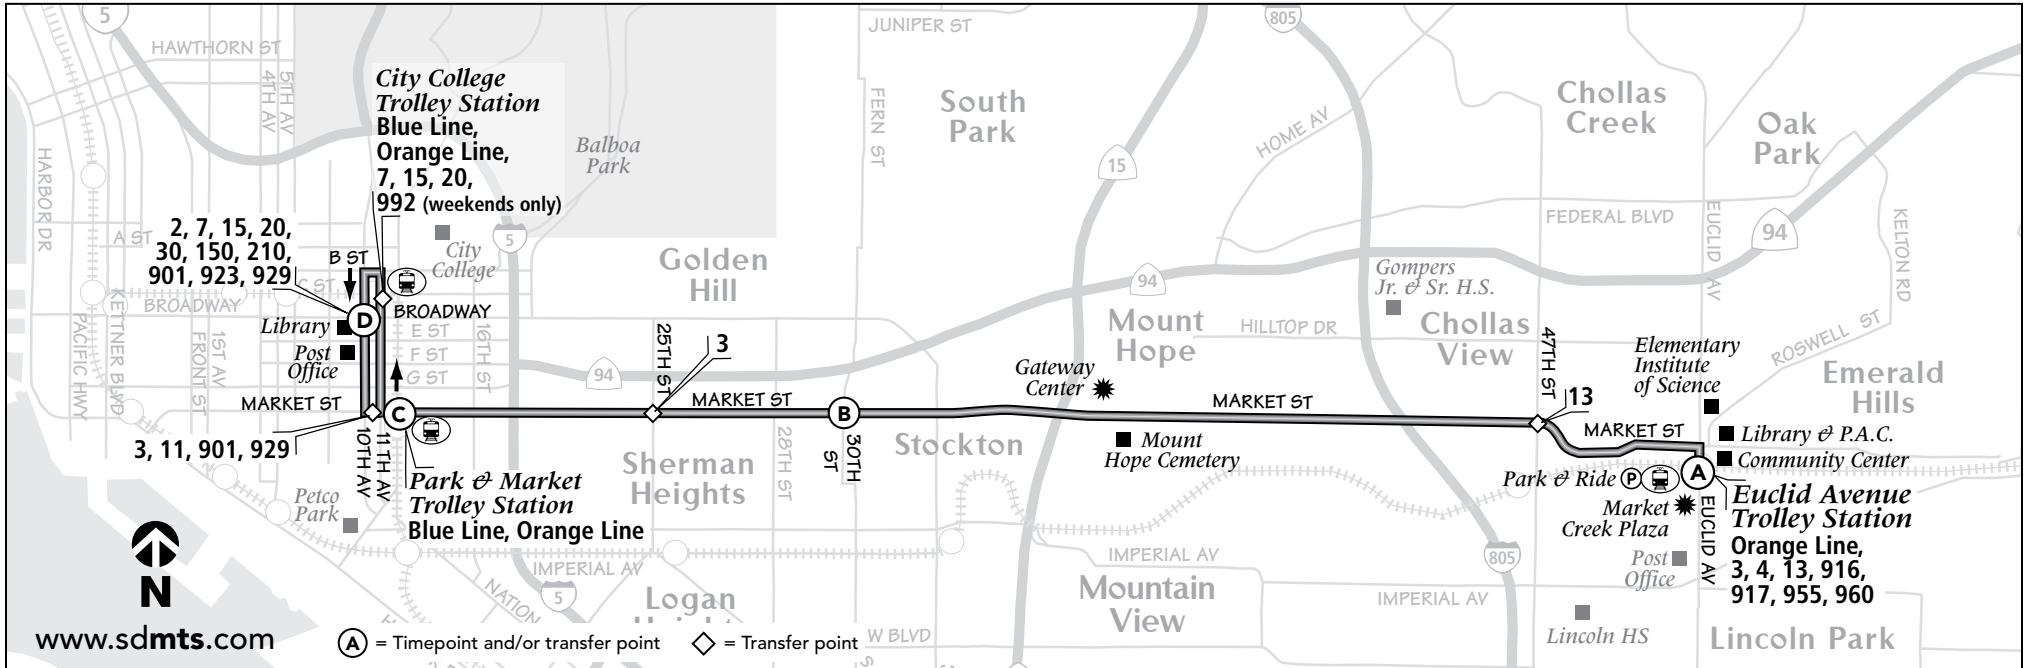

For more information on riding MTS services, pick up a Rider's Guide on a bus or at the Transit Store, or visit www.sdmts.com.
Para obtener más información sobre el uso de los servicios de MTS, recoga un 'Rider's Guide' en un autobús o en 'The Transit Store,' o visita a www.sdmts.com.

Thank you for riding MTS! ¡Gracias por viajar con MTS!

5

Euclid Trolley – Downtown
via Market St.

DESTINATIONS

- Downtown Library
- Downtown Post Office
- Gateway Center
- Market Creek Plaza

Trolley Connections
Park & Market
City College
Euclid

Alternative formats are available upon request. Please call: / Formato alternativo disponible al preguntar. Favor de llamar: **(619) 231-1466**