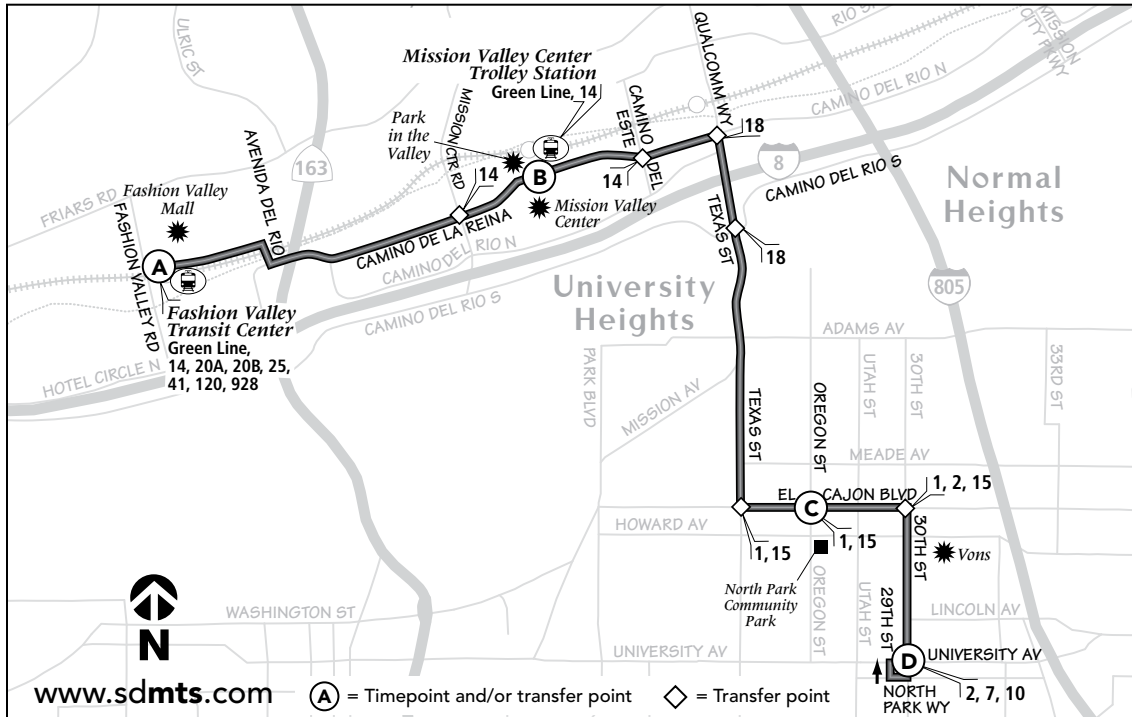

Thank you for riding MTS! ¡Gracias por viajar con MTS!

Fashion Valley – North Park
via Mission Valley

DESTINATIONS

- Fashion Valley Mall
- Mission Valley Center
- North Park Community Park
- Park in the Valley

Fashion Valley
Mission Valley Center

The Transit Store

Your full-service store for

- Maps and Timetables
- Brochures
- Tickets and Passes
- Souvenirs
- Compass Cards
- Transit IDs and more!

102 Broadway (at First Avenue), Downtown San Diego
Open Monday - Friday, 9:00 a.m. to 5:00 p.m.

Route 6 Monday through Friday / lunes a viernes

Mission Valley ➔ North Park

(A) Fashion Vly. Transit Ctr. DEPART	(B) Mission Valley Center	(C) El Cajon Blvd. & Oregon St.	(D) 30th St. & University ARRIVE
—	—	—	—
5:55a	6:00a	6:08a	6:13a
6:25	6:31	6:40	6:45
6:40	6:46	6:55	7:00
6:55	7:01	7:10	7:15
7:10	7:16	7:25	7:30
7:25	7:31	7:40	7:45
7:40	7:46	7:55	8:00
7:55	8:01	8:10	8:15
8:10	8:16	8:25	8:30
8:25	8:31	8:40	8:45
8:40	8:46	8:55	9:00
8:55	9:01	9:10	9:15
AND EVERY 15 MINUTES AT: / Y LUEGO CADA 15 MINUTOS A LA:			
:10	:17	:28	:33
:25	:32	:43	:48
:40	:47	:58	:03
:55	:02	:13	:18
UNTIL: / HASTA:			
1:40p	1:47p	1:59p	2:05p
1:55	2:02	2:14	2:20
2:10	2:17	2:29	2:35
2:25	2:32	2:44	2:50
2:40	2:47	2:59	3:05
2:55	3:02	3:14	3:20
3:10	3:17	3:29	3:35
3:25	3:32	3:44	3:50
3:40	3:47	3:59	4:05
3:55	4:02	4:14	4:20
4:10	4:17	4:29	4:35
4:25	4:32	4:44	4:50
4:40	4:47	4:59	5:05
4:55	5:02	5:14	5:20
5:10	5:17	5:29	5:35
5:25	5:32	5:44	5:50
5:40	5:47	5:59	6:05
5:55	6:02	6:14	6:20
6:10	6:16	6:27	6:32
6:40	6:46	6:57	7:02
7:10	7:16	7:27	7:32
7:40	7:46	7:56	8:01
8:10	8:16	8:26	8:31
8:40	8:46	8:56	9:01
9:10	9:16	9:26	9:31
9:40	9:45	9:54	9:59
10:10	10:15	10:24	10:29
10:40	10:45	10:54	10:59
11:10	11:15	11:24	11:29