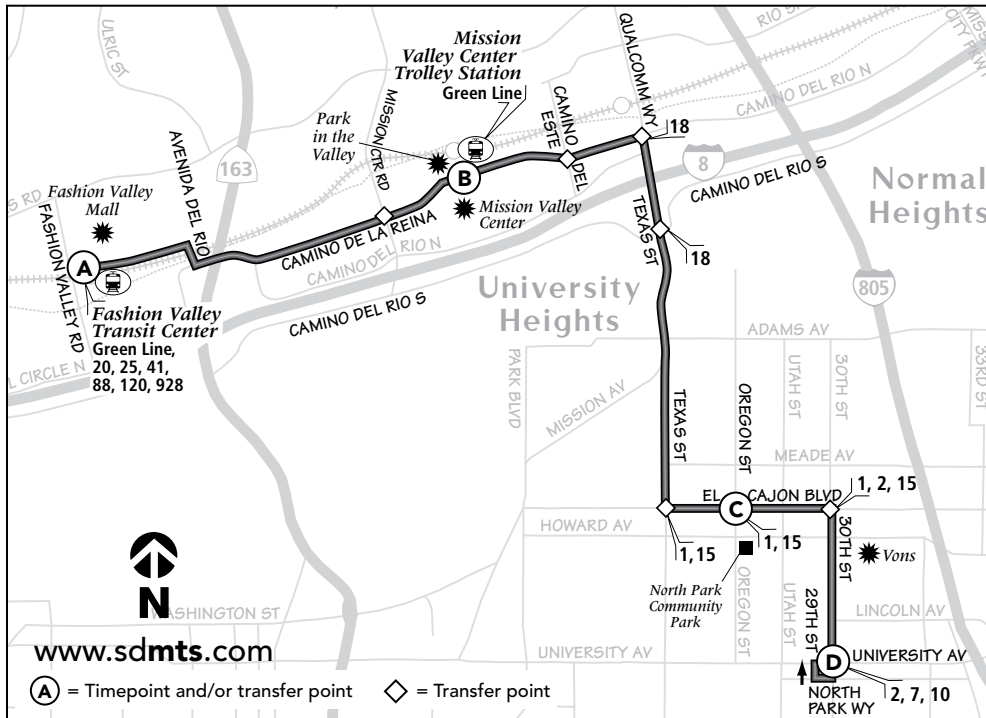

Fashion Valley
Mission Valley Center

Route 6

Sunday* / domingo*

Mission Valley → North Park				North Park → Mission Valley			
(A)	(B)	(C)	(D)	(D)	(C)	(B)	(A)
Fashion Vly. Transit Ctr. DEPART	Mission Valley Center	El Cajon Blvd. & Oregon St.	30th St. & University ARRIVE	30th St. & University DEPART	El Cajon Blvd. & Oregon St.	Park in the Valley	Fashion Vly. Transit Ctr. ARRIVE
—	—	—	—	8:11a	8:16a	8:26a	8:32a
—	—	—	—	9:11	9:16	9:26	9:32
—	—	—	—	9:40	9:46	9:56	10:02
—	—	—	—	10:10	10:16	10:26	10:32
9:40a	9:46a	9:56a	10:02a	10:40	10:46	10:56	11:02
10:40	10:46	10:56	11:02	11:10	11:16	11:26	11:32
11:10	11:16	11:26	11:32	11:40	11:46	11:56	12:02p
11:40	11:46	11:58	12:04p	12:09p	12:16p	12:26p	12:32
12:10p	12:16p	12:28p	12:34	12:39	12:46	12:56	1:02
12:40	12:46	12:58	1:04	1:09	1:16	1:26	1:32
1:10	1:16	1:28	1:34	1:39	1:46	1:56	2:02
1:40	1:46	1:58	2:04	2:09	2:16	2:26	2:32
2:10	2:16	2:28	2:34	2:39	2:46	2:56	3:02
2:40	2:46	2:58	3:04	3:09	3:16	3:26	3:32
3:10	3:16	3:28	3:34	3:39	3:46	3:56	4:02
3:40	3:46	3:58	4:04	4:09	4:16	4:26	4:32
4:10	4:16	4:28	4:34	4:39	4:46	4:56	5:02
4:40	4:46	4:58	5:04	5:09	5:16	5:26	5:32
5:10	5:16	5:27	5:32	—	—	—	—
5:40	5:46	5:57	6:02	—	—	—	—
6:40	6:46	6:57	7:02	—	—	—	—
7:40	7:45	7:55	8:00	—	—	—	—