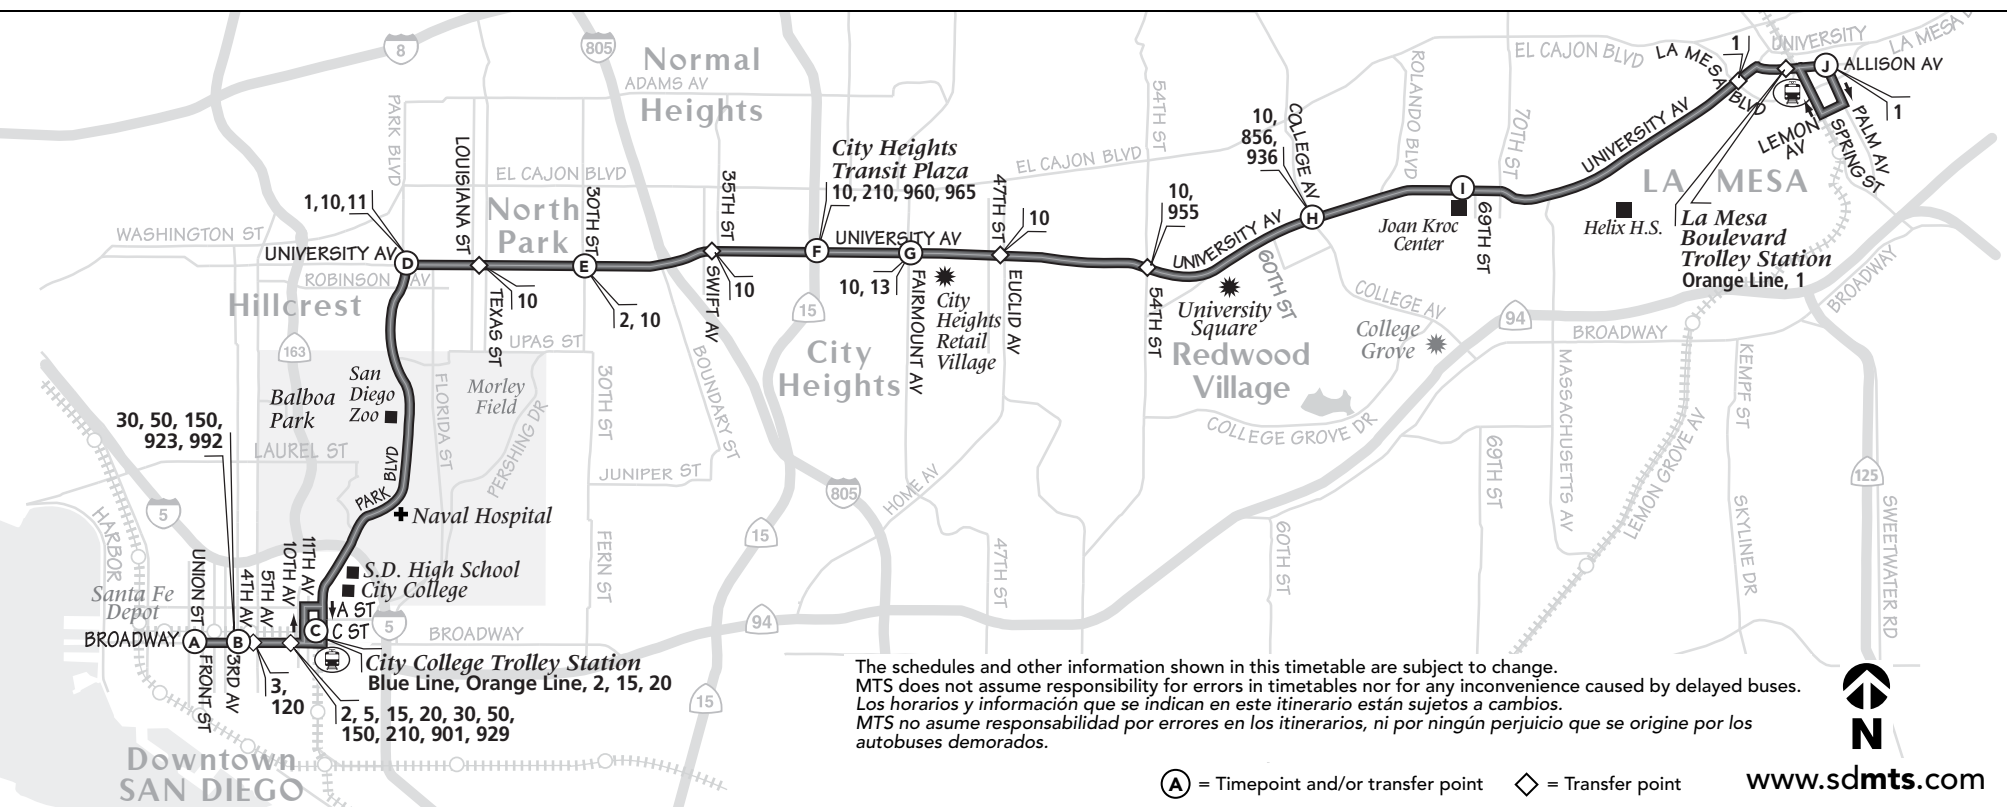

Thank you for riding MTS! ¡Gracias por viajar con MTS!

Downtown - La Mesa
via University Ave.

DESTINATIONS

- Balboa Park
- City College
- City Heights Retail Village
- City Heights Transit Plaza
- Joan Kroc Center
- San Diego Zoo

City College
La Mesa Blvd.

The schedules and other information shown in this timetable are subject to change. MTS does not assume responsibility for errors in timetables nor for any inconvenience caused by delayed buses. Los horarios y información que se indican en este itinerario están sujetos a cambios. MTS no asume responsabilidad por errores en los itinerarios, ni por ningún perjuicio que se origine por los autobuses demorados.

La Mesa → City Heights → North Park → Downtown

⊙	⊙	⊙	⊙	⊙	⊙	⊙	⊙	⊙	⊙
Allison Av. & Palm Av. DEPART	University & 69th St.	University & College Av.	University & Fairmount	City Heights Transit Plaza & I-15	University & 30th St.	Park Blvd. & University	City College Trolley Station	Broadway & 4th Av.	Broadway & Union St. ARRIVE
4:30a	4:36a	4:45a	4:48	4:55	5:00	5:08	5:12	5:15	5:15
4:48	4:51	5:00							