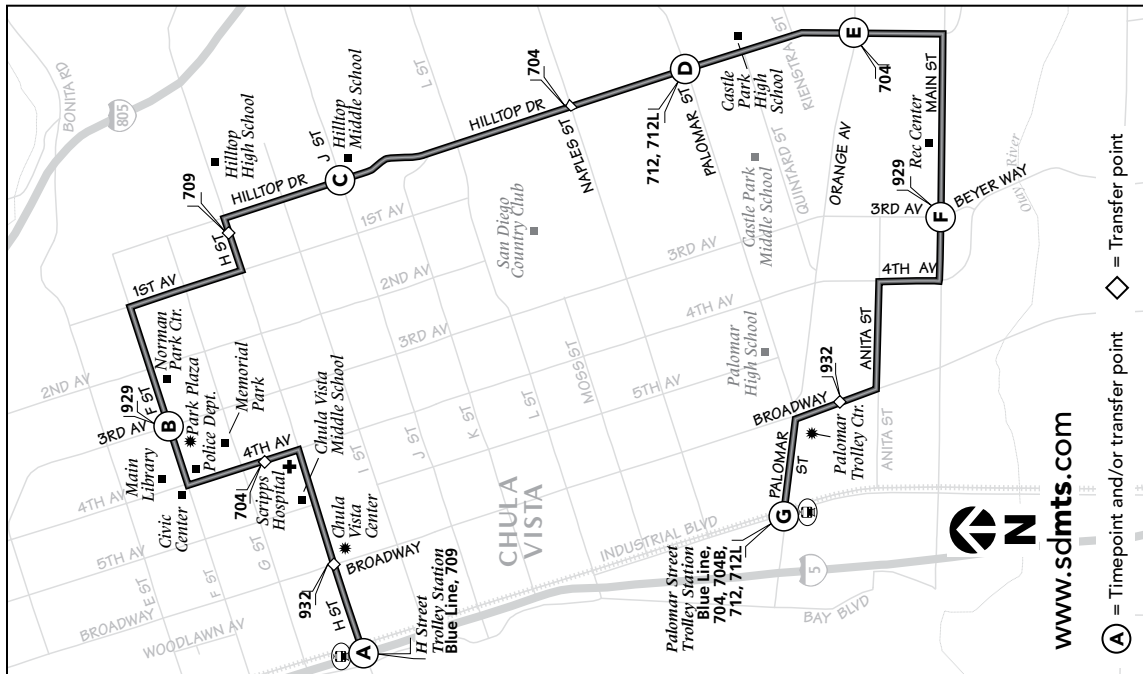

Thank you for riding MTS! ¡Gracias por viajar con MTS!

701

H St. Trolley – Palomar St. Trolley
via Main St. / Hilltop Dr. / F St.

DESTINATIONS

- Civic Center
- Hilltop Drive
- Hilltop Middle/High Schools
- Main Library
- Scripps Hospital

H St.
Palomar St.

The Transit Store

Your full-service store for

- Maps and Timetables
- Brochures
- Tickets and Passes
- Souvenirs
- Compass Cards
- Transit IDs and more!

102 Broadway (at First Avenue), Downtown San Diego
Open Monday - Friday, 9:00 a.m. to 5:00 p.m.

Palomar Street Trolley → Hilltop Drive → H Street Trolley

| (G) Palomar St. Trolley Station DEPART | (F) Main Street & 3rd Avenue | (E) Hilltop Drive & Orange Avenue | (D) Hilltop Drive & Palomar Street | (C) Hilltop Drive & J Street | (B) F Street & 3rd Avenue | (A) H Street Trolley Station ARRIVE |
|--|--|---|--|--|---------------------------------------|---|
| Sa 7:00a | 7:07a | 7:12a | 7:15a | 7:20a | 7:26a | 7:35a |
| 8:00 | 8:07 | 8:12 | 8:15 | 8:20 | 8:26 | 8:35 |
| 9:00 | 9:07 | 9:12 | 9:15 | 9:20 | 9:26 | 9:35 |
| 10:00 | 10:07 | 10:12 | 10:15 | 10:20 | 10:26 | 10:35 |
| 11:00 | 11:07 | 11:12 | 11:15 | 11:20 | 11:26 | 11:35 |
| 12:00p | 12:07p | 12:12p | 12:15p | 12:20p | 12:26p | 12:35p |
| 1:00 | 1:07 | 1:12 | 1:15 | 1:20 | 1:26 | 1:35 |
| 2:00 | 2:07 | 2:12 | 2:15 | 2:20 | 2:26 | 2:35 |
| 3:00 | 3:07 | 3:12 | 3:15 | 3:20 | 3:26 | 3:35 |
| 4:00 | 4:07 | 4:12 | 4:15 | 4:20 | 4:26 | 4:35 |
| 5:00 | 5:07 | 5:12 | 5:15 | 5:20 | 5:26 | 5:35 |
| 6:00 | 6:07 | 6:12 | 6:15 | 6:20 | 6:26 | 6:35 |
| 7:00 | 7:07 | 7:12 | 7:15 | 7:20 | 7:26 | 7:35 |
| 8:00 | 8:07 | 8:12 | 8:15 | 8:20 | 8:26 | 8:35 |
| 9:00 | 9:07 | 9:12 | 9:15 | 9:20 | 9:26 | 9:35 |