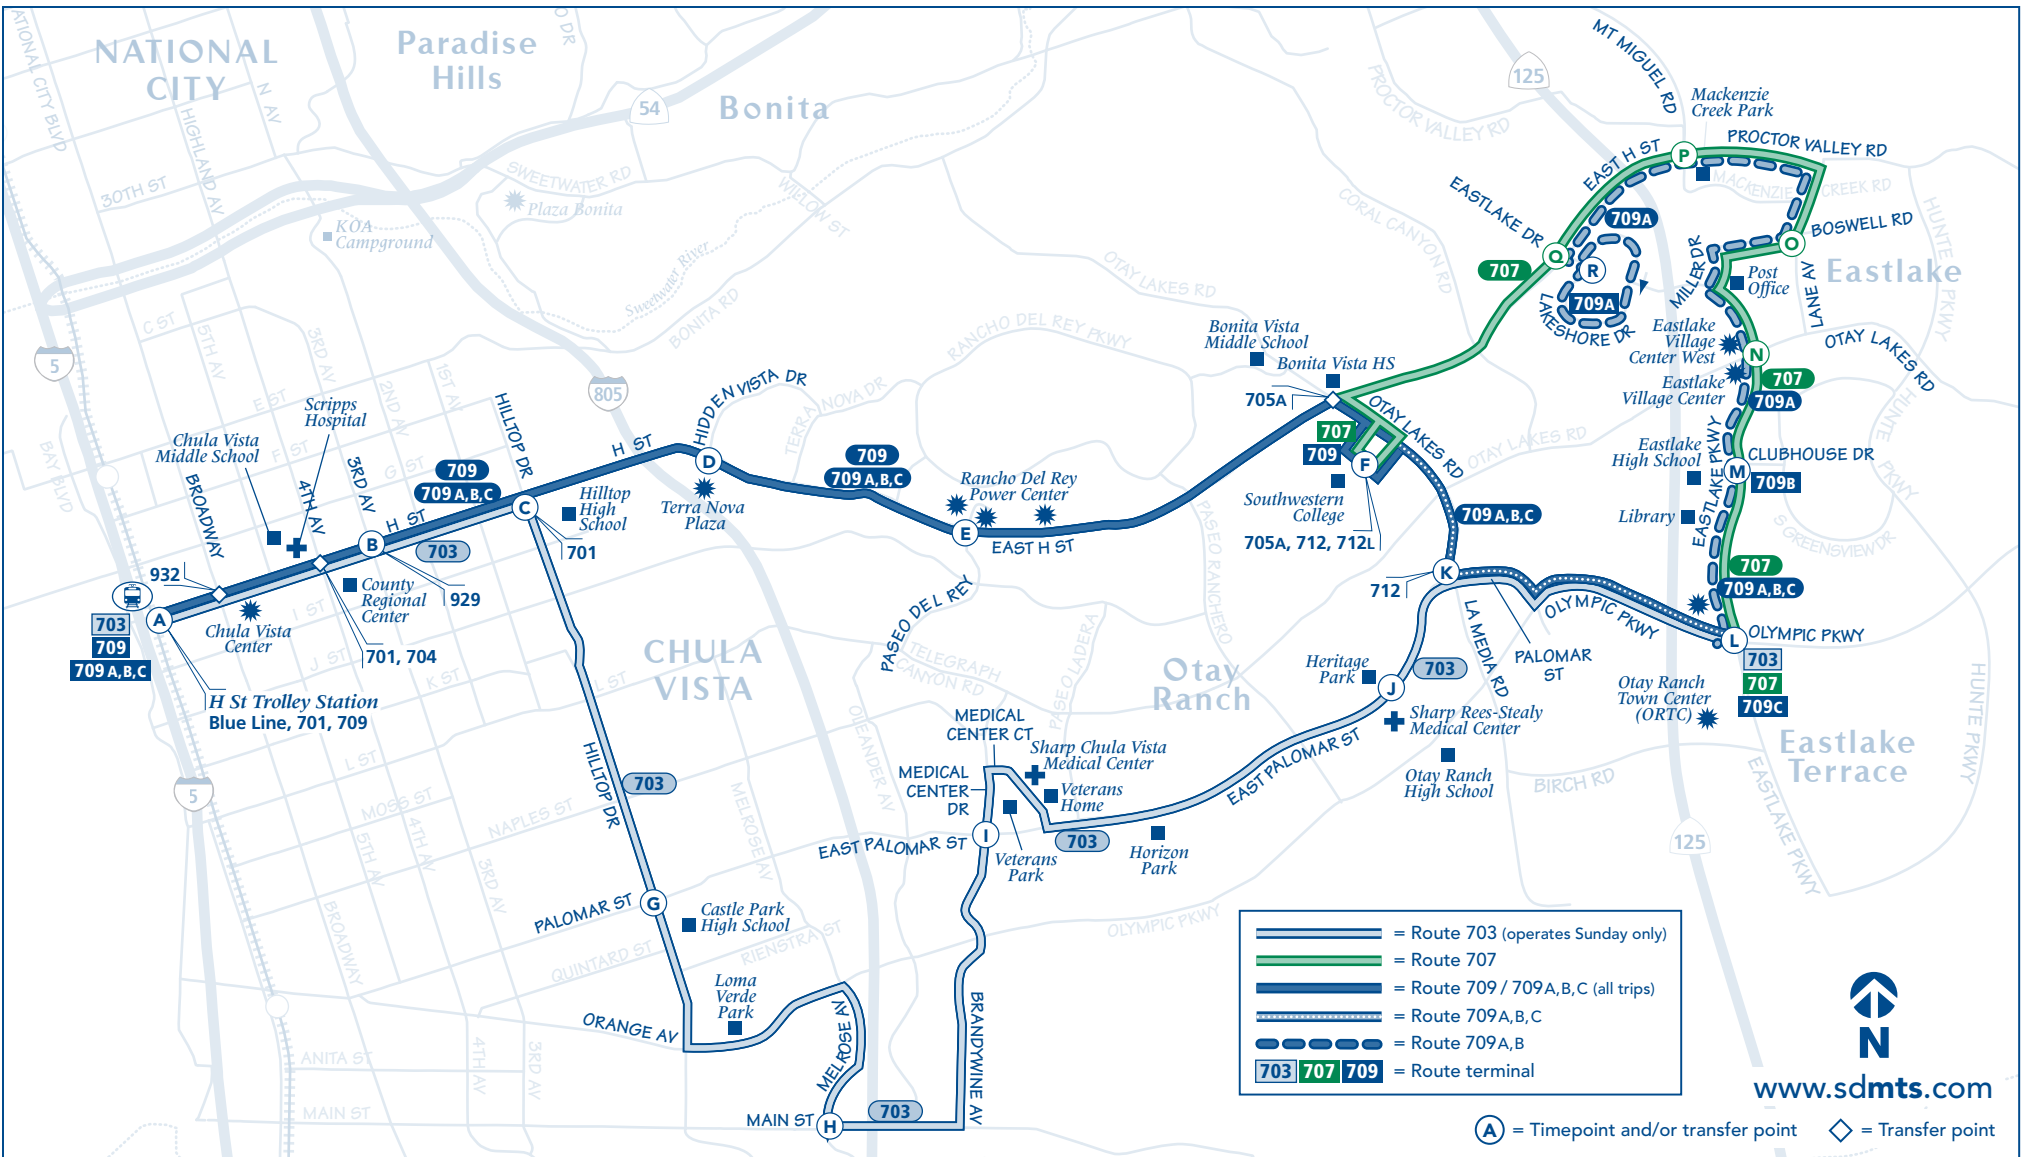

DESTINATIONS

- Bonita Vista H.S. (707/709)
- Eastlake High School (707/709)
- Eastlake Village Center (707/709)
- Hilltop High School (703/709)
- Otay Ranch Town Center
- Scripps Hospital (709)
- Sharp Chula Vista Med. Ctr. (703)
- Southwestern College (707/709)

Route 709 Saturday* / sábado*

H Street Trolley ➔ Southwestern College ➔ Eastlake

(A)	(B)	(D)	(E)	(F)	(K)	(L)	(M)	(R)
H Street Trolley Station DEPART	H St. & 3rd Ave.	East H St. & Hidden Vista Dr.	East H St. & Paseo del Rey	Southwestern College	E. Palomar St. & La Media Rd.	Eastlake Pkwy. & Olympic Pkwy.	Eastlake Pkwy. & Clubhouse Dr.	Lakeshore Dr. & Eastlake Dr. ARRIVE
C 6:26a	6:32a	6:37a	6:40a	6:47a	6:51a	6:59a	—	—
C 7:26	7:32	7:37	7:40	7:47	7:51	7:59	—	—
C 7:56	8:03	8:08	8:11	8:18	8:22	8:31	—	—
C 8:26	8:33	8:38	8:41	8:48	8:52	9:01	—	—
C 8:56	9:03	9:08	9:11	9:18	9:22	9:31	—	—
AND THEN EVERY 30 MINUTES AT: / Y LUEGO CADA 30 MINUTOS A LA:								
C :26	:33	:38	:41	:48	:52	:01	—	—
C :56	:03	:08	:11	:18	:22	:31	—	—
UNTIL: / HASTA:								
C 5:26p	5:33p	5:38p	5:41p	5:48p	5:52p	6:00p	—	—
C 5:56	6:03	6:08	6:11	6:18	6:22	6:30	—	—
C 6:26	6:33	6:38	6:41	6:48	6:52	7:00	—	—
C 6:56	7:03	7:08	7:11	7:18	7:22	7:30	—	—
C 7:26	7:33	7:38	7:41	7:48	7:52	8:00	—	—
C 7:56	8:03	8:08	8:11	8:18	8:22	8:30	—	—
C 8:56	9:03	9:08	9:11	9:18	9:22	9:30	—	—
C 9:56	10:03	10:08	10:11	10:18	10:22	10:30	—	—

Eastlake ➔ Southwestern College ➔ H Street Trolley

(R)	(M)	(L)	(K)	(F)	(E)	(D)	(B)	(A)
Lakeshore Dr. & Eastlake Dr. DEPART	Eastlake Pkwy. & Clubhouse Dr.	Olympic Pkwy. & Eastlake Pkwy.	E. Palomar St. & La Media Rd.	Southwestern College	East H St. & Paseo del Rey	East H St. & Hidden Vista Dr.	H St. & 3rd Ave.	H Street Trolley Station ARRIVE
—	—	5:39a	5:44a	5:48a	5:56a	5:59a	6:05a	6:12a
—	—	6:39	6:44	6:48	6:56	6:59	7:05	7:12
—	—	7:09	7:14	7:18	7:26	7:29	7:35	7:42
—	—	7:39	7:44	7:48	7:56	7:59	8:05	8:12
—	—	8:07	8:12	8:17	8:25	8:		